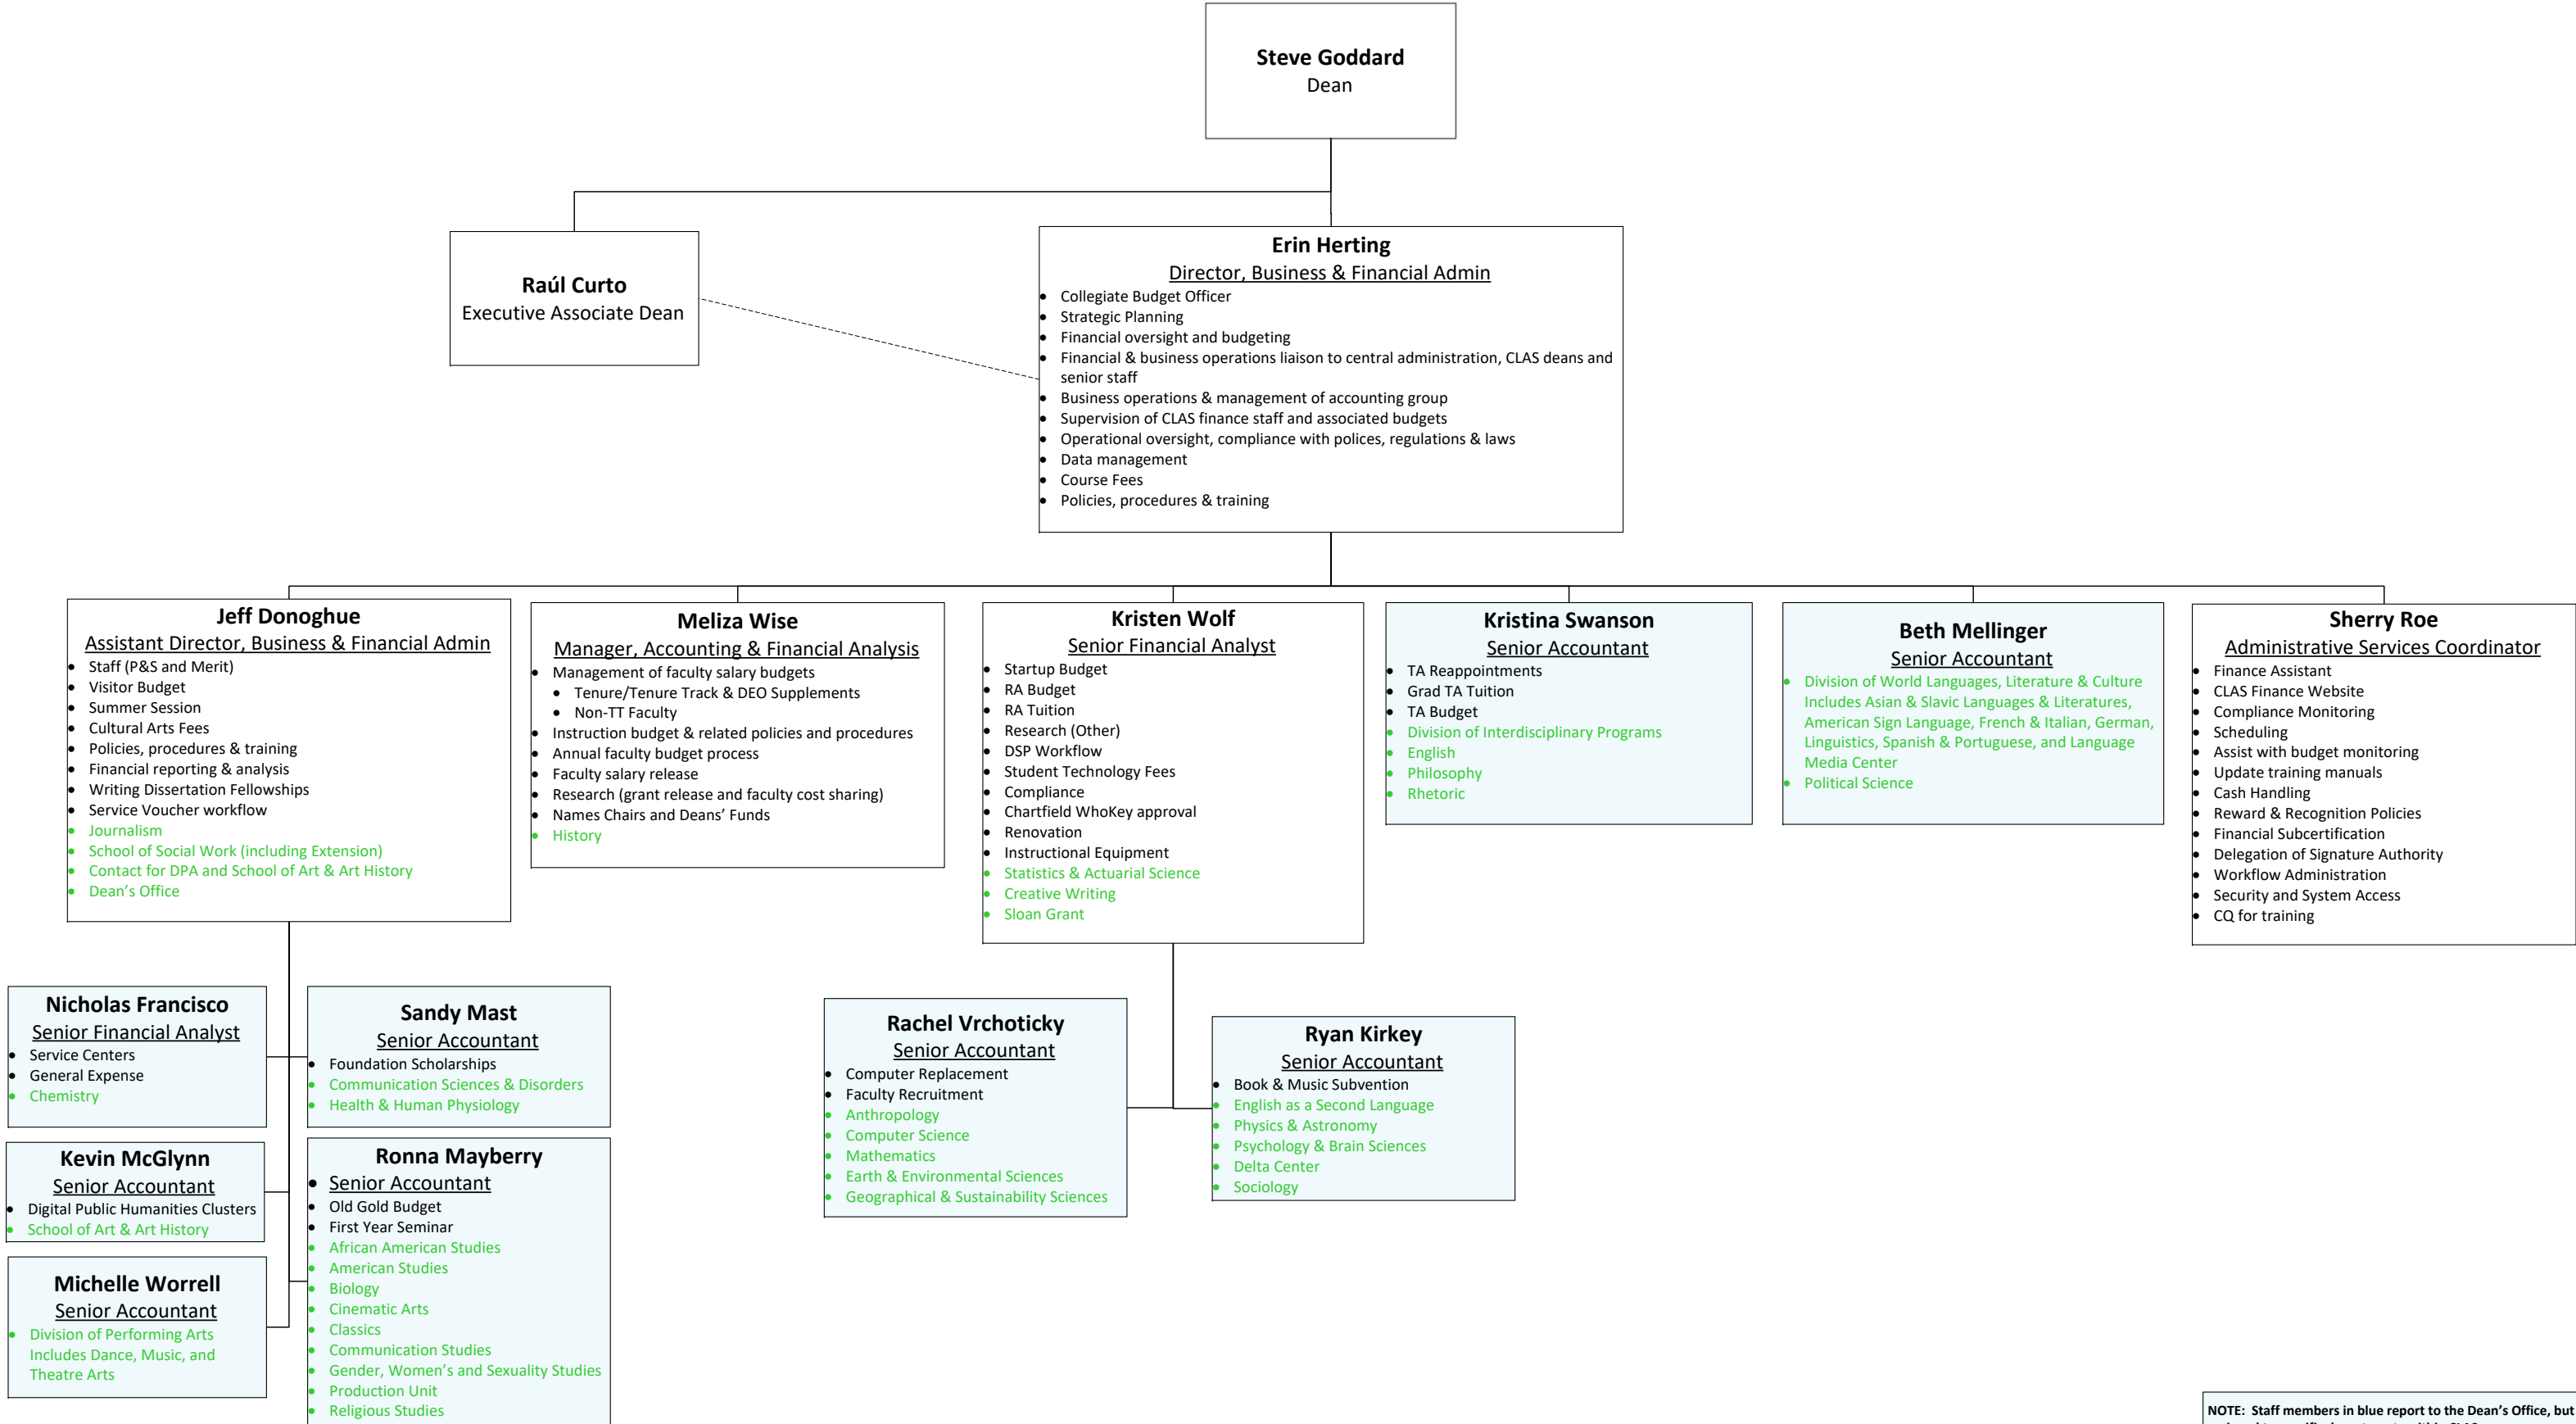

College of Liberal Arts & Sciences

Finance & Business Operations Staff

NOTE: Staff members in blue report to the Dean's Office, but are assigned to specific departments within CLAS.