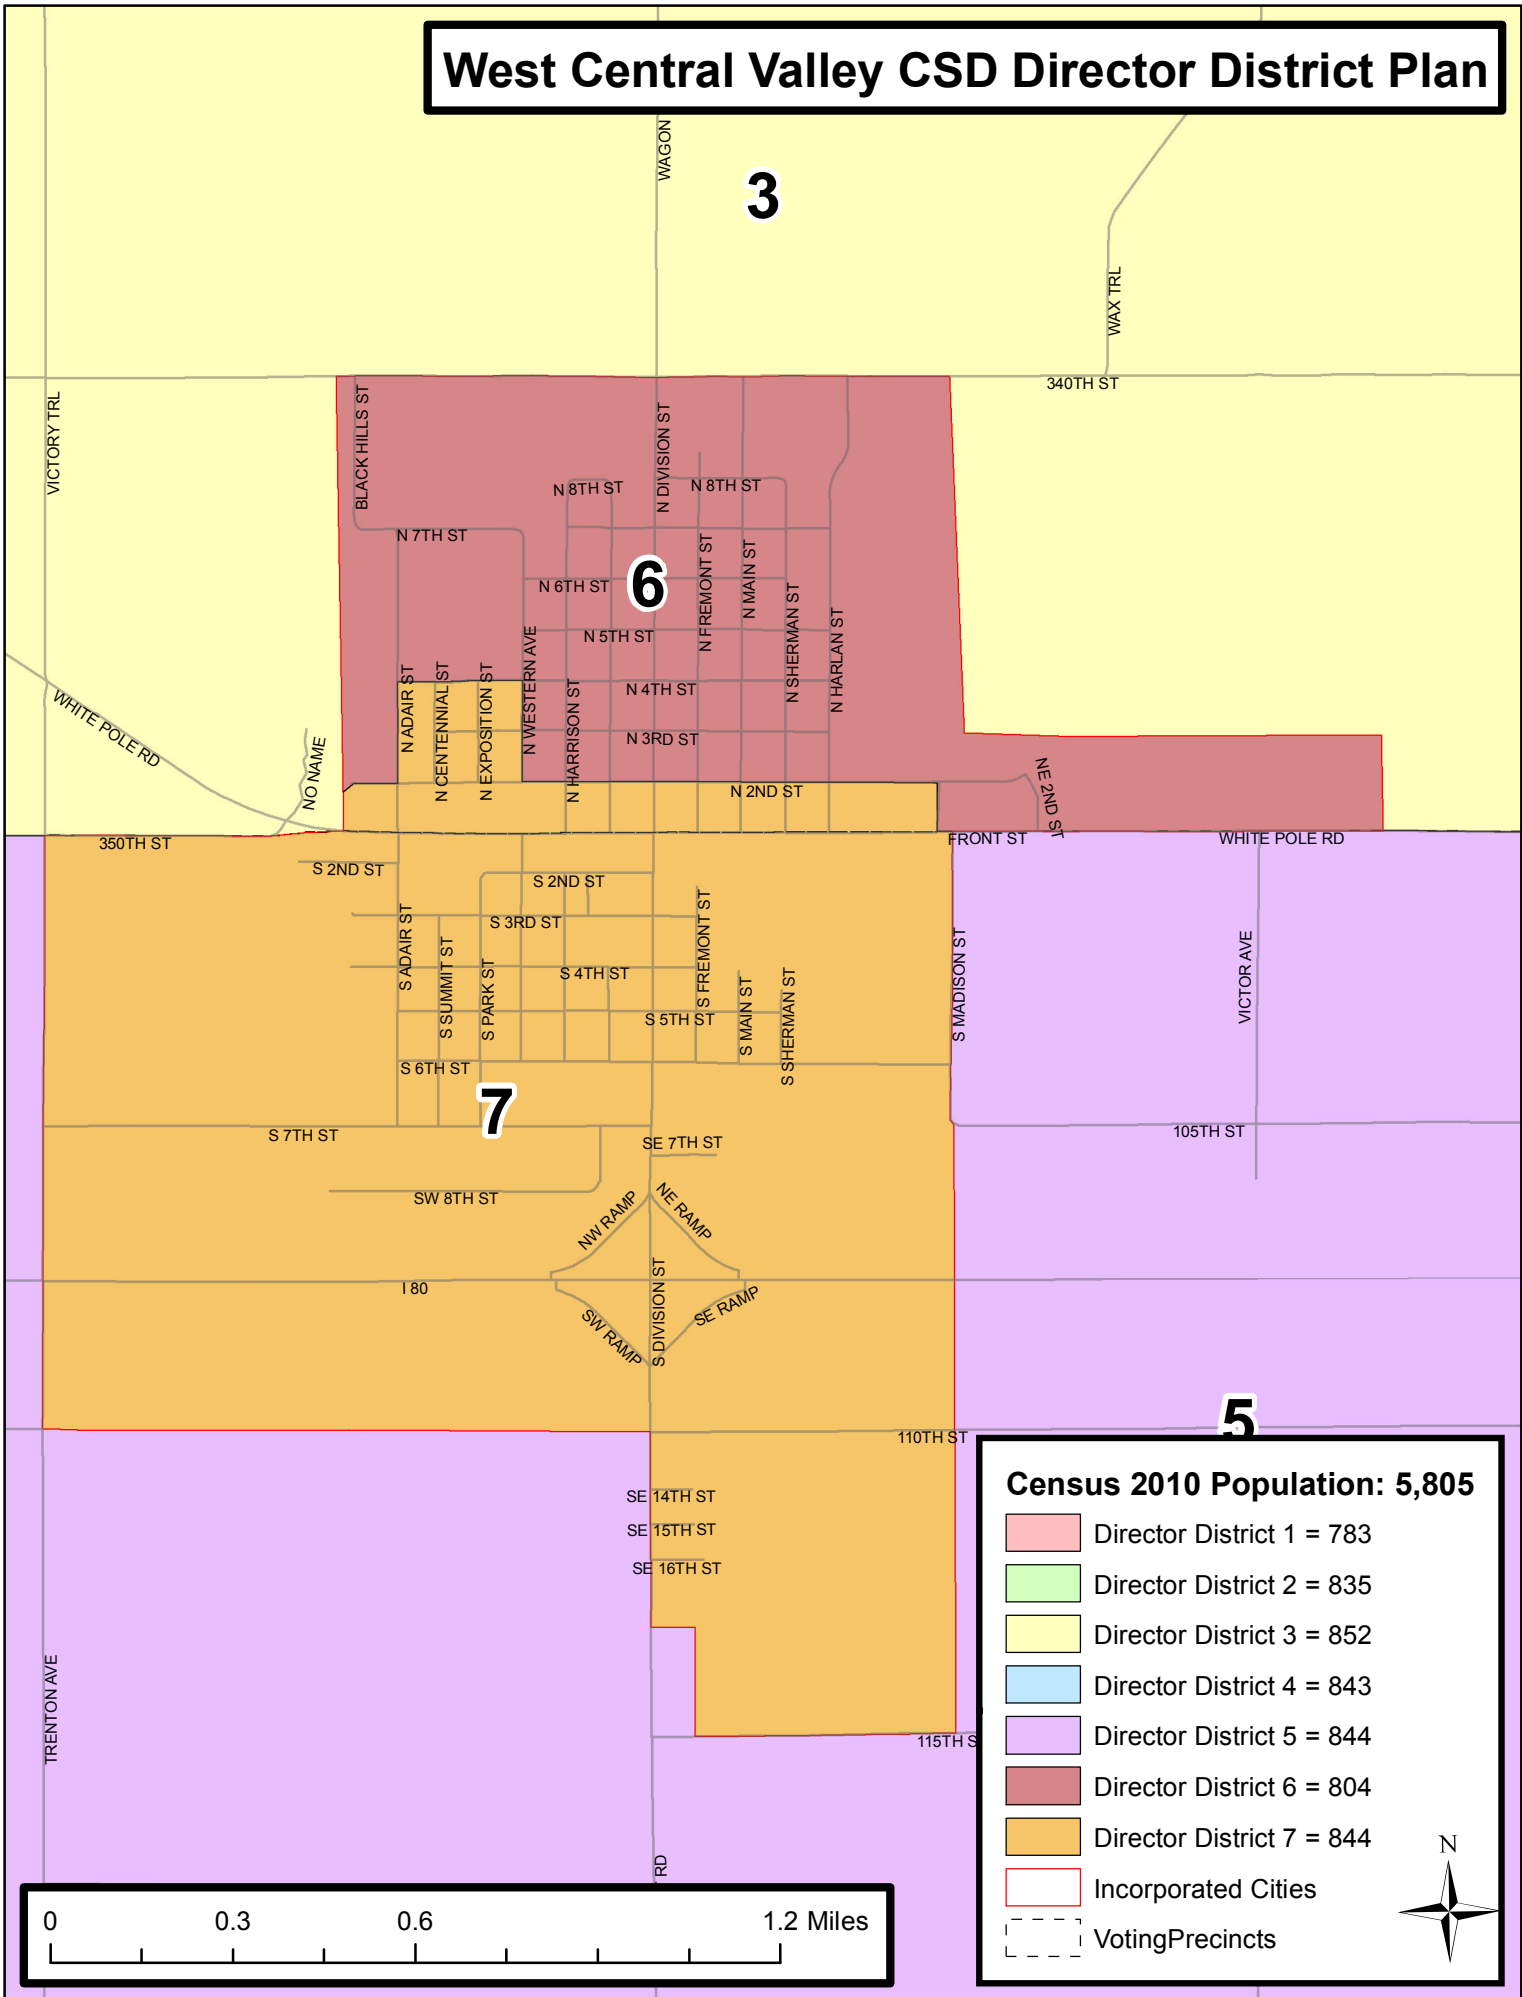

# West Central Valley CSD Director District Plan

# West Central Valley CSD Director District Plan

3

6

7

5

**Census 2010 Population: 5,805**

- Director District 1 = 783
- Director District 2 = 835
- Director District 3 = 852
- Director District 4 = 843
- Director District 5 = 844
- Director District 6 = 804
- Director District 7 = 844
- Incorporated Cities
- Voting Precincts