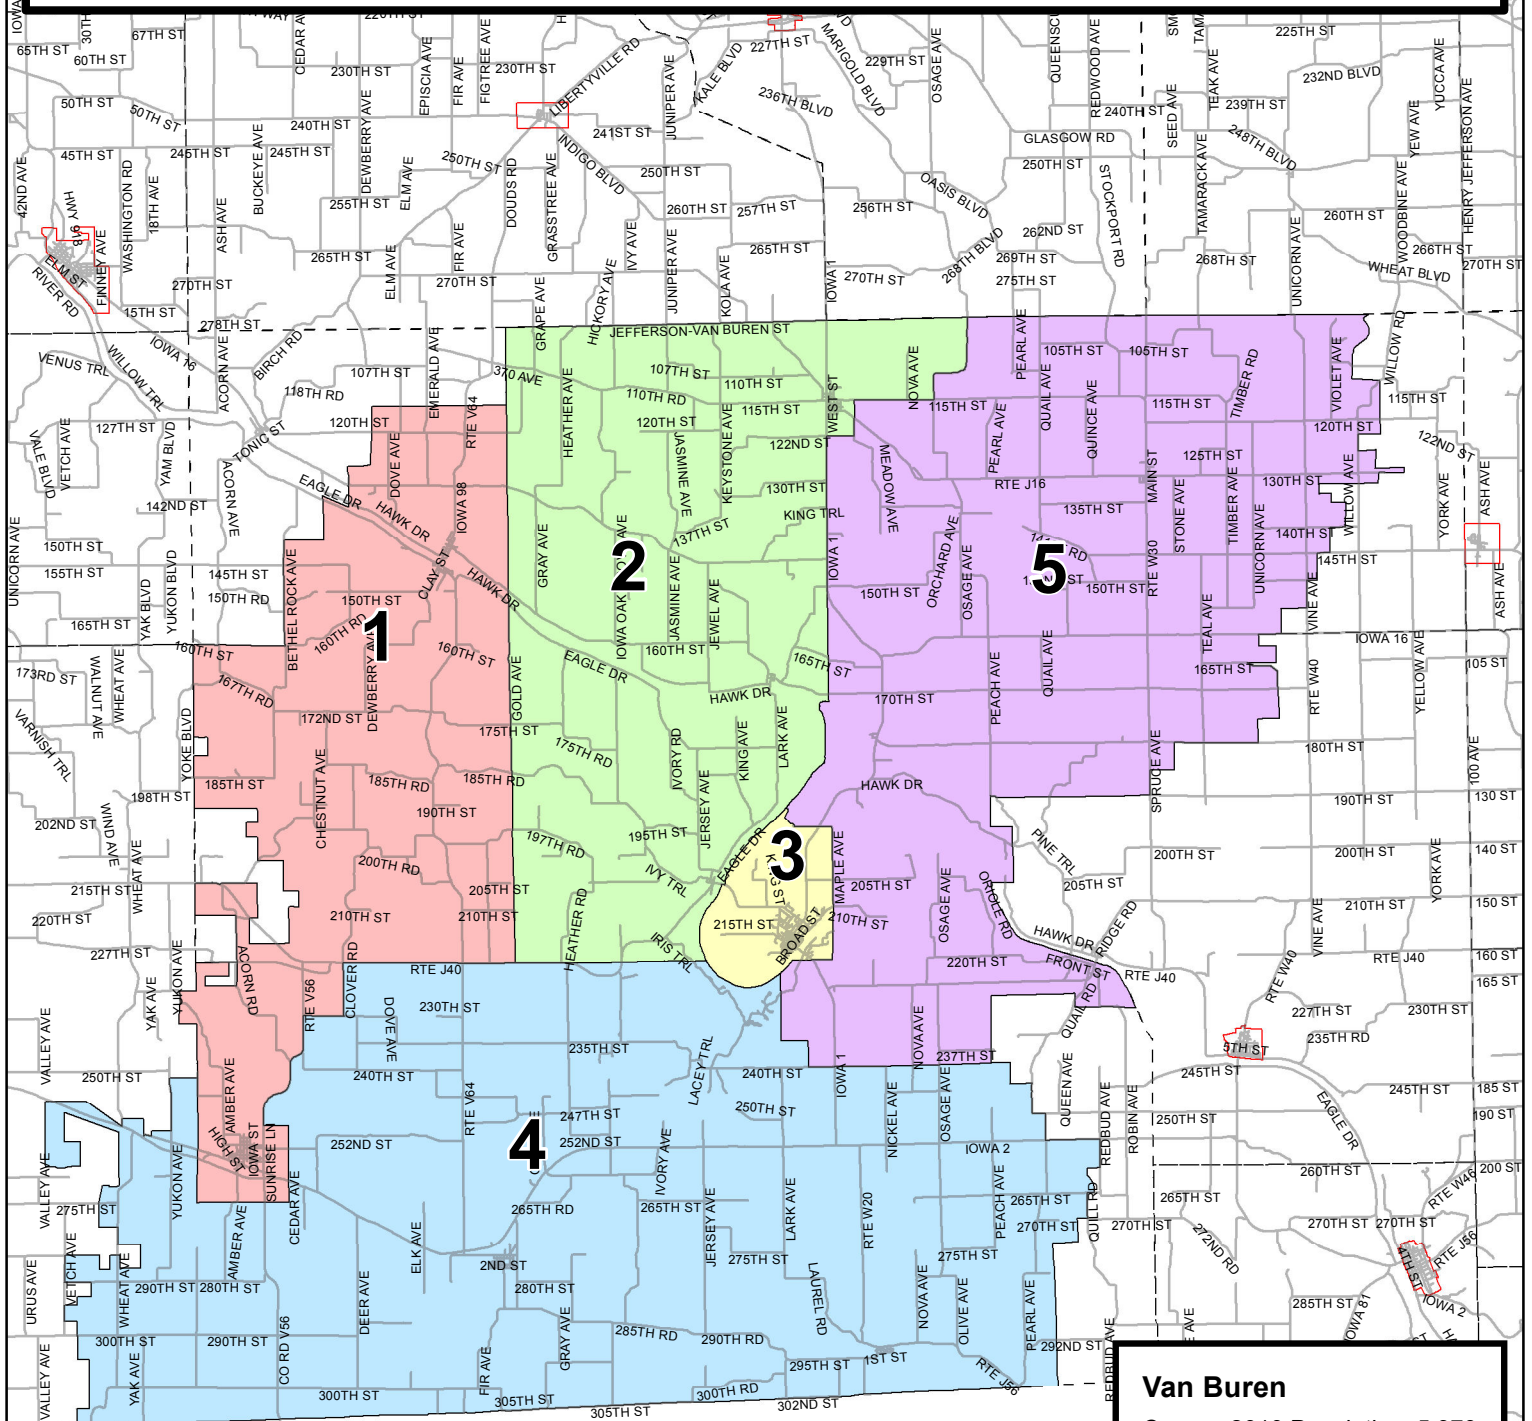

Van Buren: Proposed Director District Plan

Based on 2010 Census Population Data - Adopted by School Board on May 8, 2012
Approved by Secretary of State on May 11, 2012

Van Buren

Census 2010 Population: 5,370

Director District 1 = 1,103

Director District 2 = 1,048

Director District 3 = 1,053

Director District 4 = 1,106

Director District 5 = 1,060

Incorporated Cities

Voting Precincts

Roads