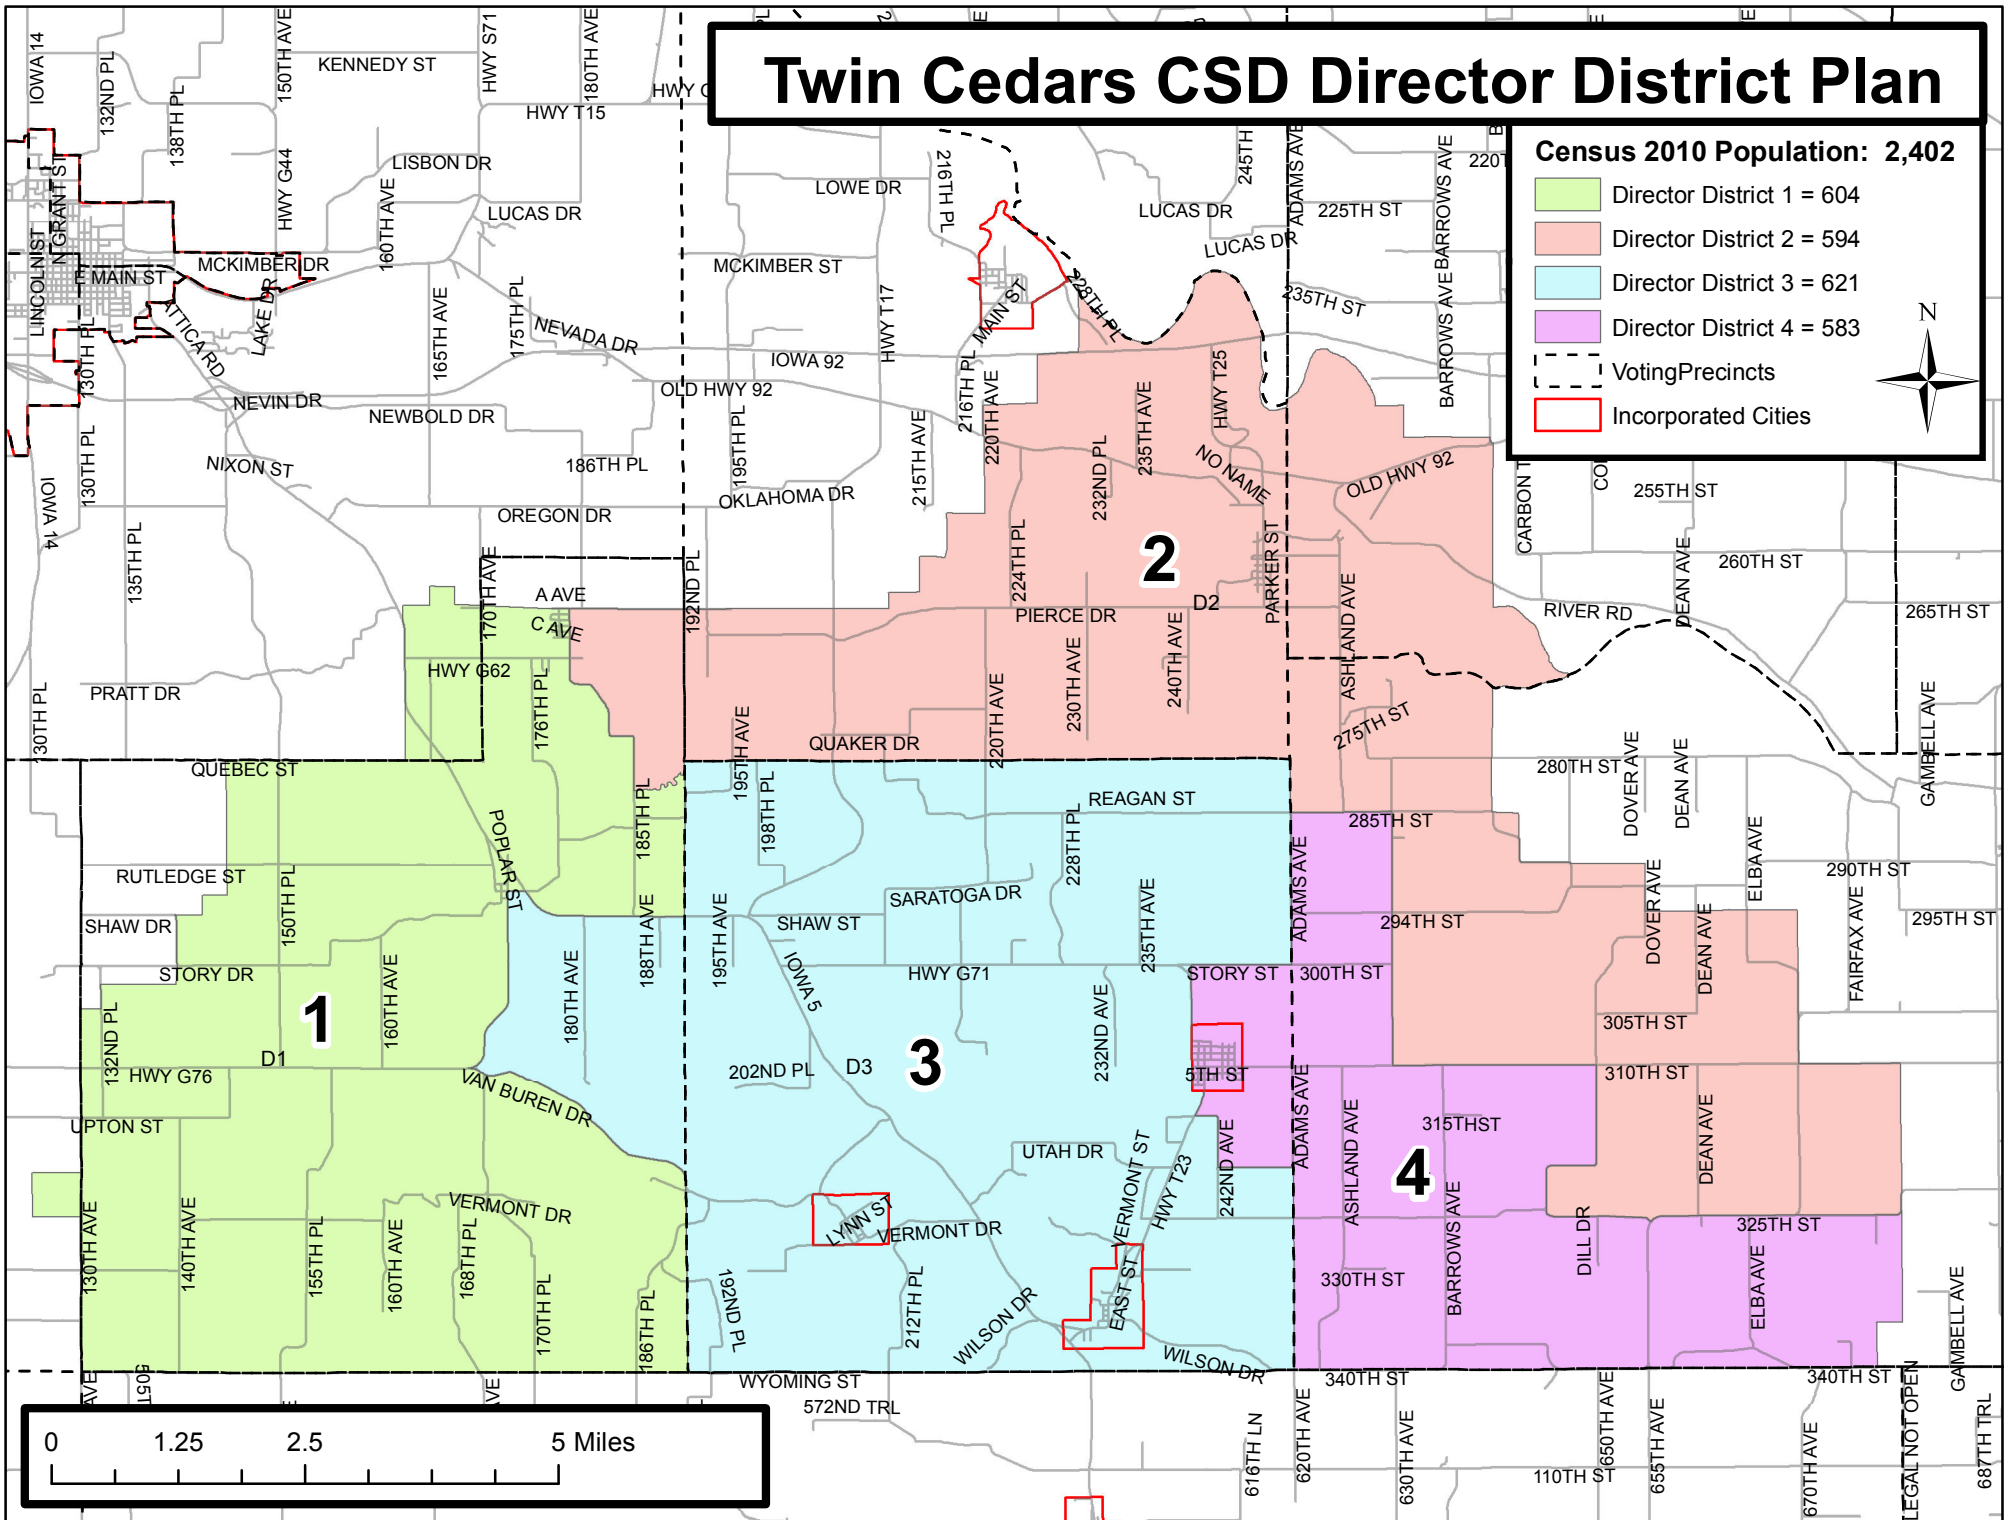

Twin Cedars CSD Director District Plan

Census 2010 Population: 2,402

- Director District 1 = 604
- Director District 2 = 594
- Director District 3 = 621
- Director District 4 = 583
- Voting Precincts
- Incorporated Cities

LEGAL NOT OPEN