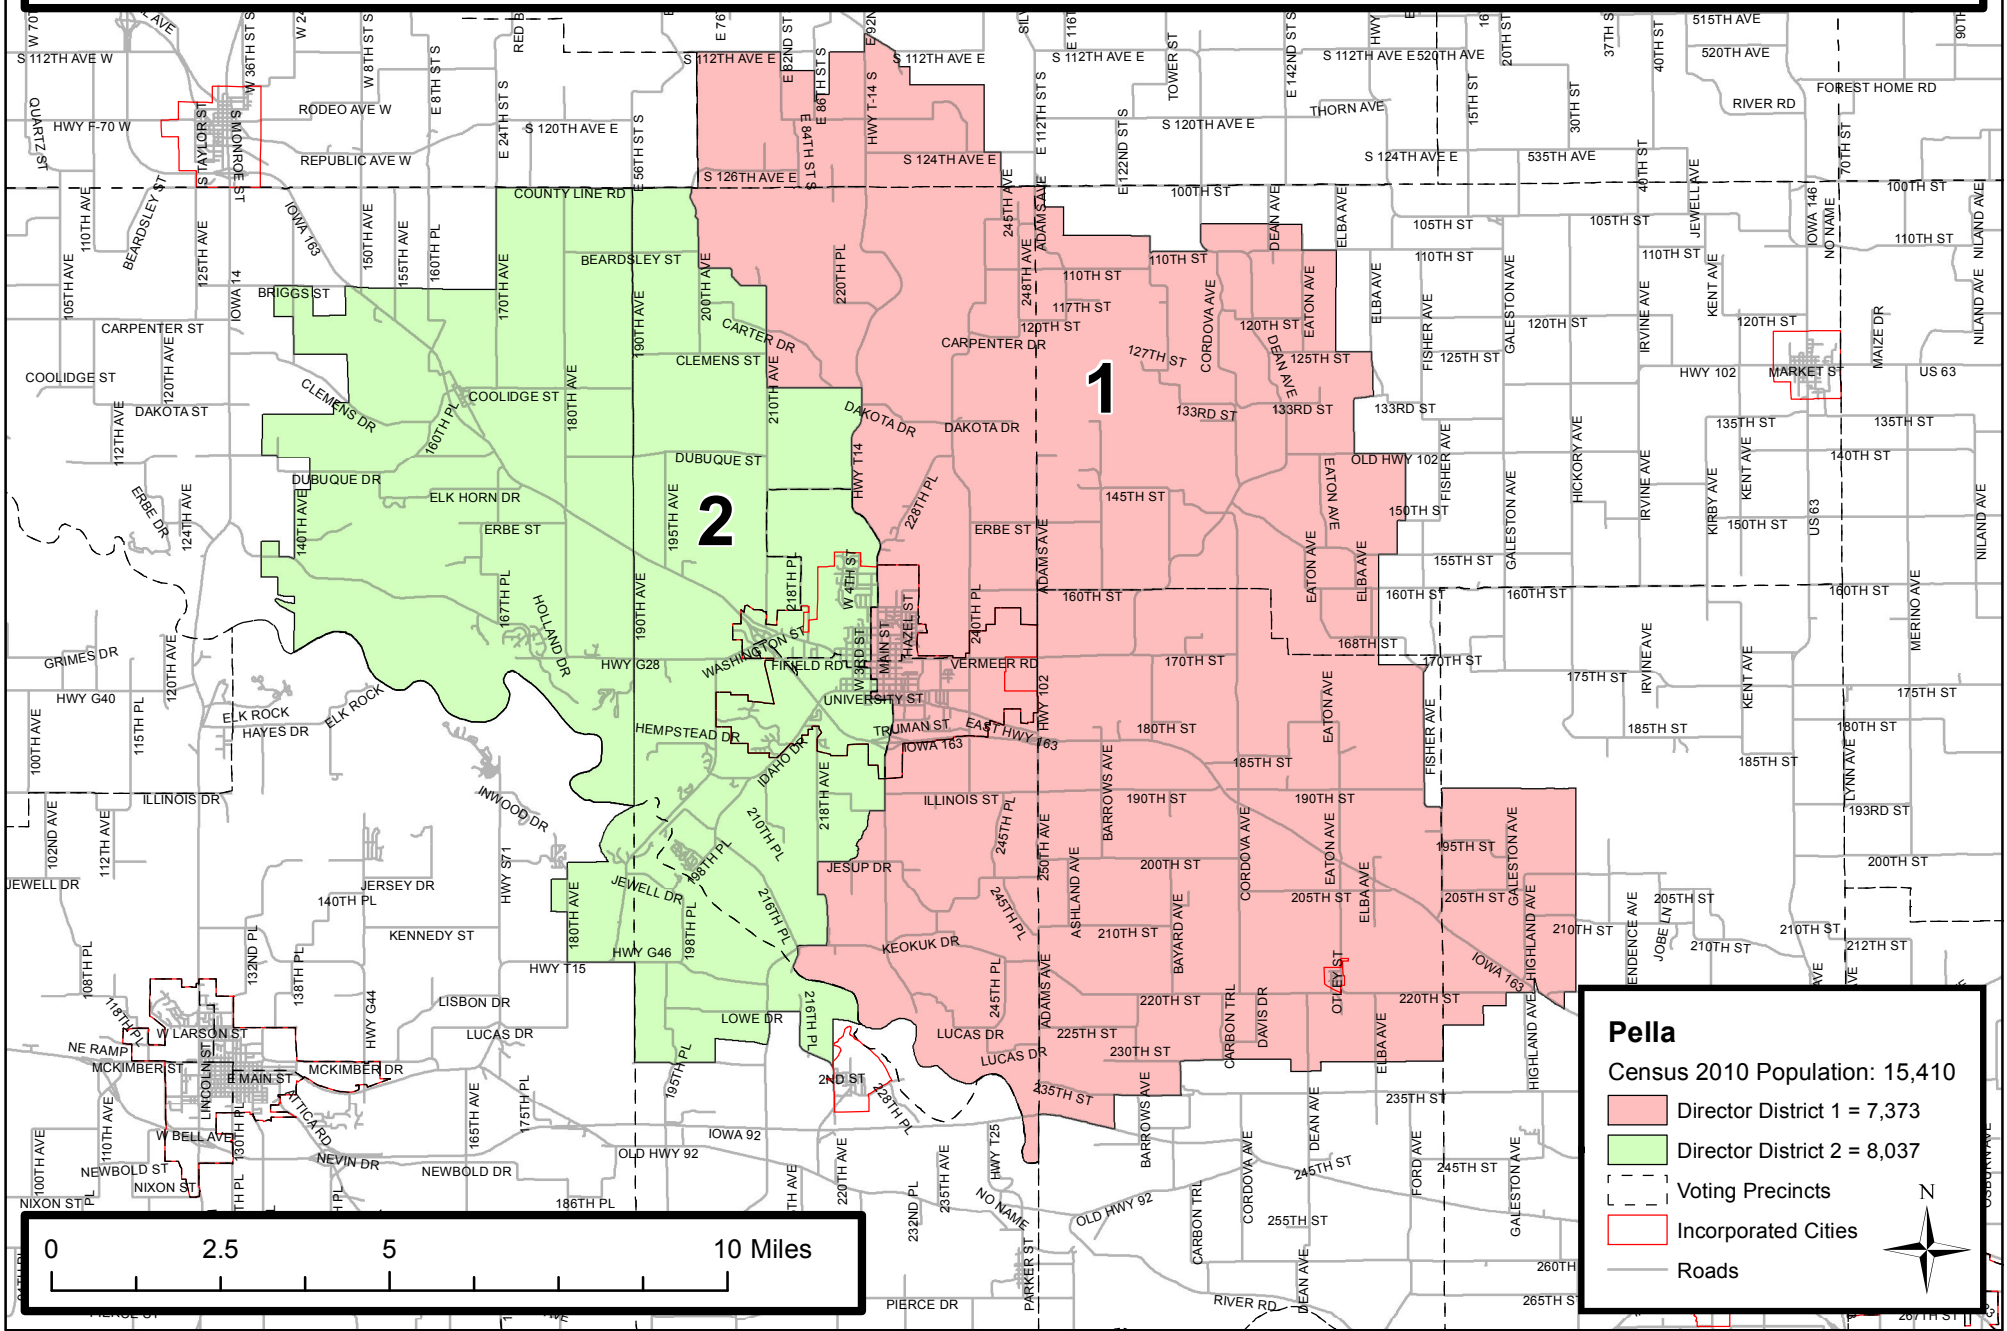

# Pella: Proposed Director District Plan

Based on 2010 Census Population Data - Adopted by School board on April 23, 2012

Approved by Secretary of State on April 26, 2012

**Pella**  
Census 2010 Population: 15,410

- Director District 1 = 7,373
- Director District 2 = 8,037

Legend:  
- - - Voting Precincts  
[Red Outline] Incorporated Cities  
— Roads