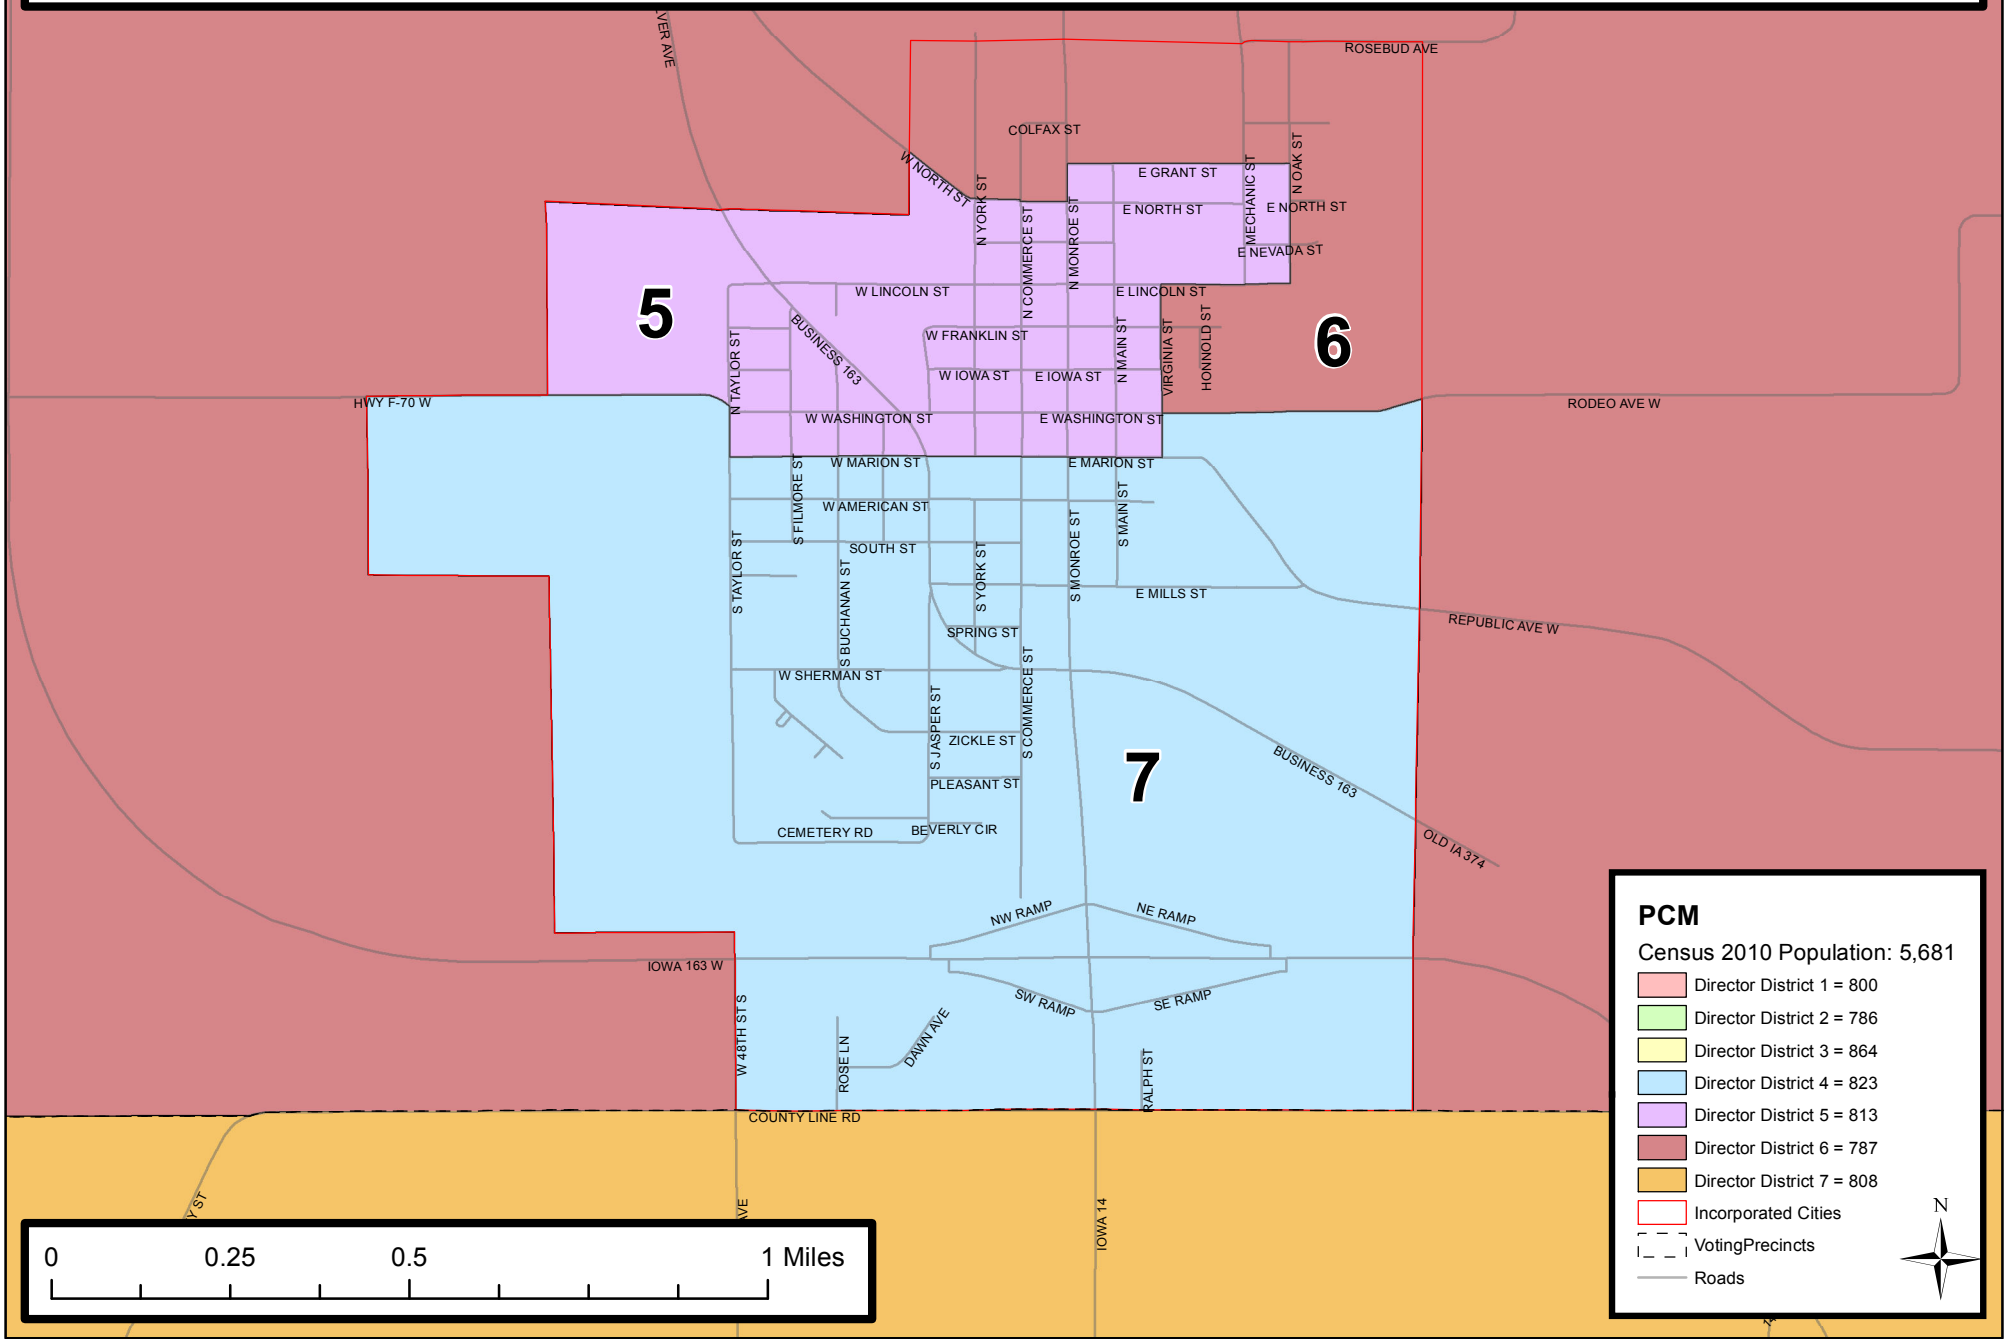

PCM Community School District Configuration

Based on 2010 Census Population Data - Adopted by School Board on April 16, 2012
 Approved by Secretary of State on April 23, 2012

PCM
 Census 2010 Population: 5,681

- Director District 1 = 800
- Director District 2 = 786
- Director District 3 = 864
- Director District 4 = 823
- Director District 5 = 813
- Director District 6 = 787
- Director District 7 = 808
- Incorporated Cities
- Voting Precincts
- Roads