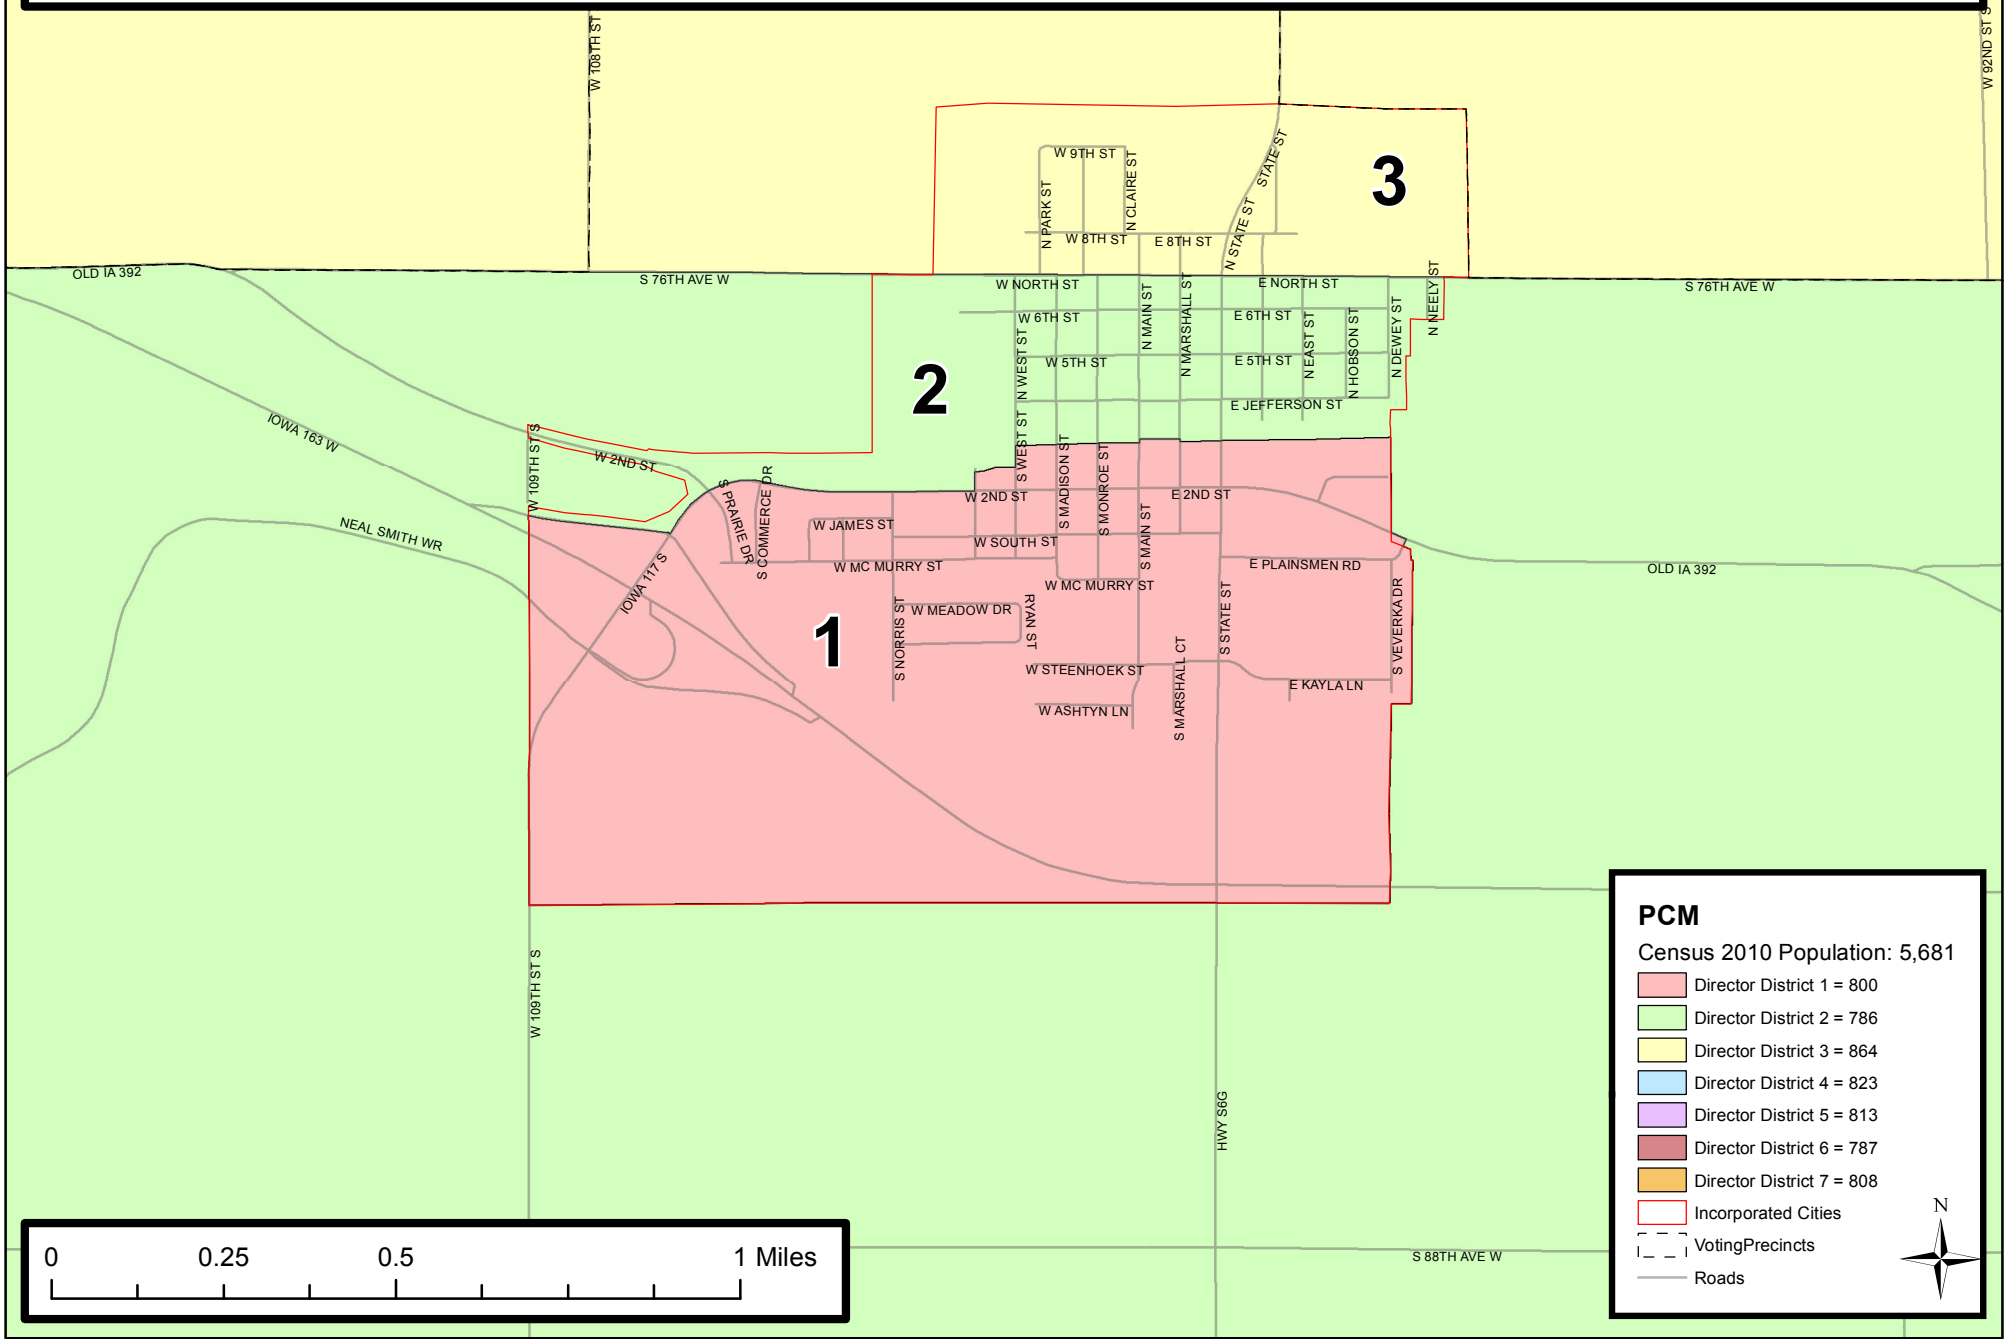

# PCM Community School District Configuration

Based on 2010 Census Population Data - Adopted by School Board on April 16, 2012  
 Approved by Secretary of State on April 23, 2012

**PCM**  
 Census 2010 Population: 5,681

- Director District 1 = 800
- Director District 2 = 786
- Director District 3 = 864
- Director District 4 = 823
- Director District 5 = 813
- Director District 6 = 787
- Director District 7 = 808
- Incorporated Cities
- Voting Precincts
- Roads