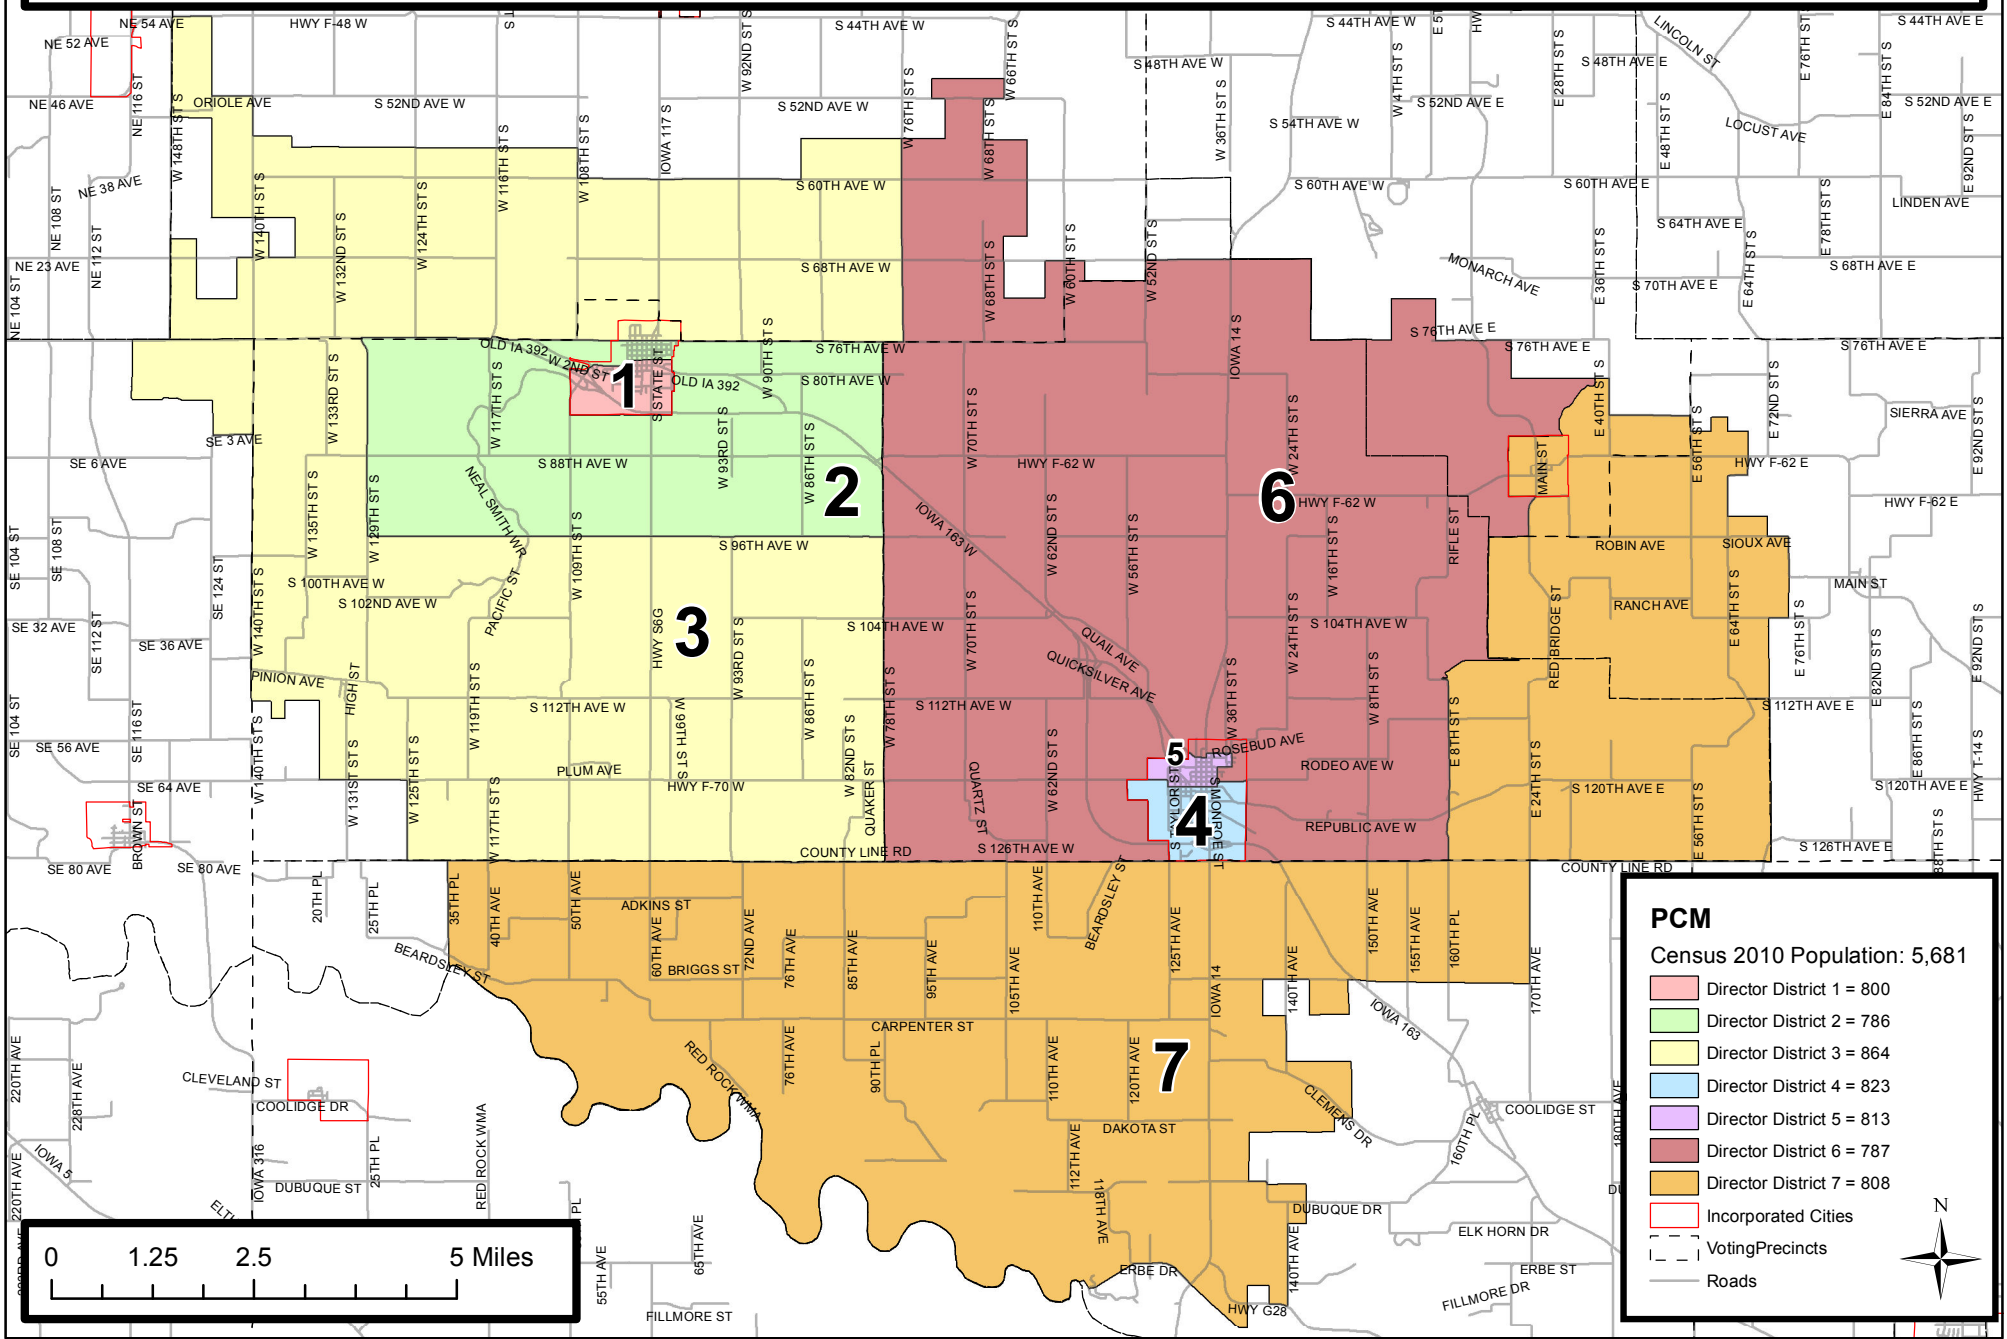

PCM Community School District Configuration

Based on 2010 Census Population Data - Adopted by School Board on April 16, 2012

Approved by Secretary of State on April 23, 2012

PCM
Census 2010 Population: 5,681

- Director District 1 = 800
- Director District 2 = 786
- Director District 3 = 864
- Director District 4 = 823
- Director District 5 = 813
- Director District 6 = 787
- Director District 7 = 808

Legend:
Incorporated Cities (Red outline)
Voting Precincts (Dashed line)
Roads (Solid line)