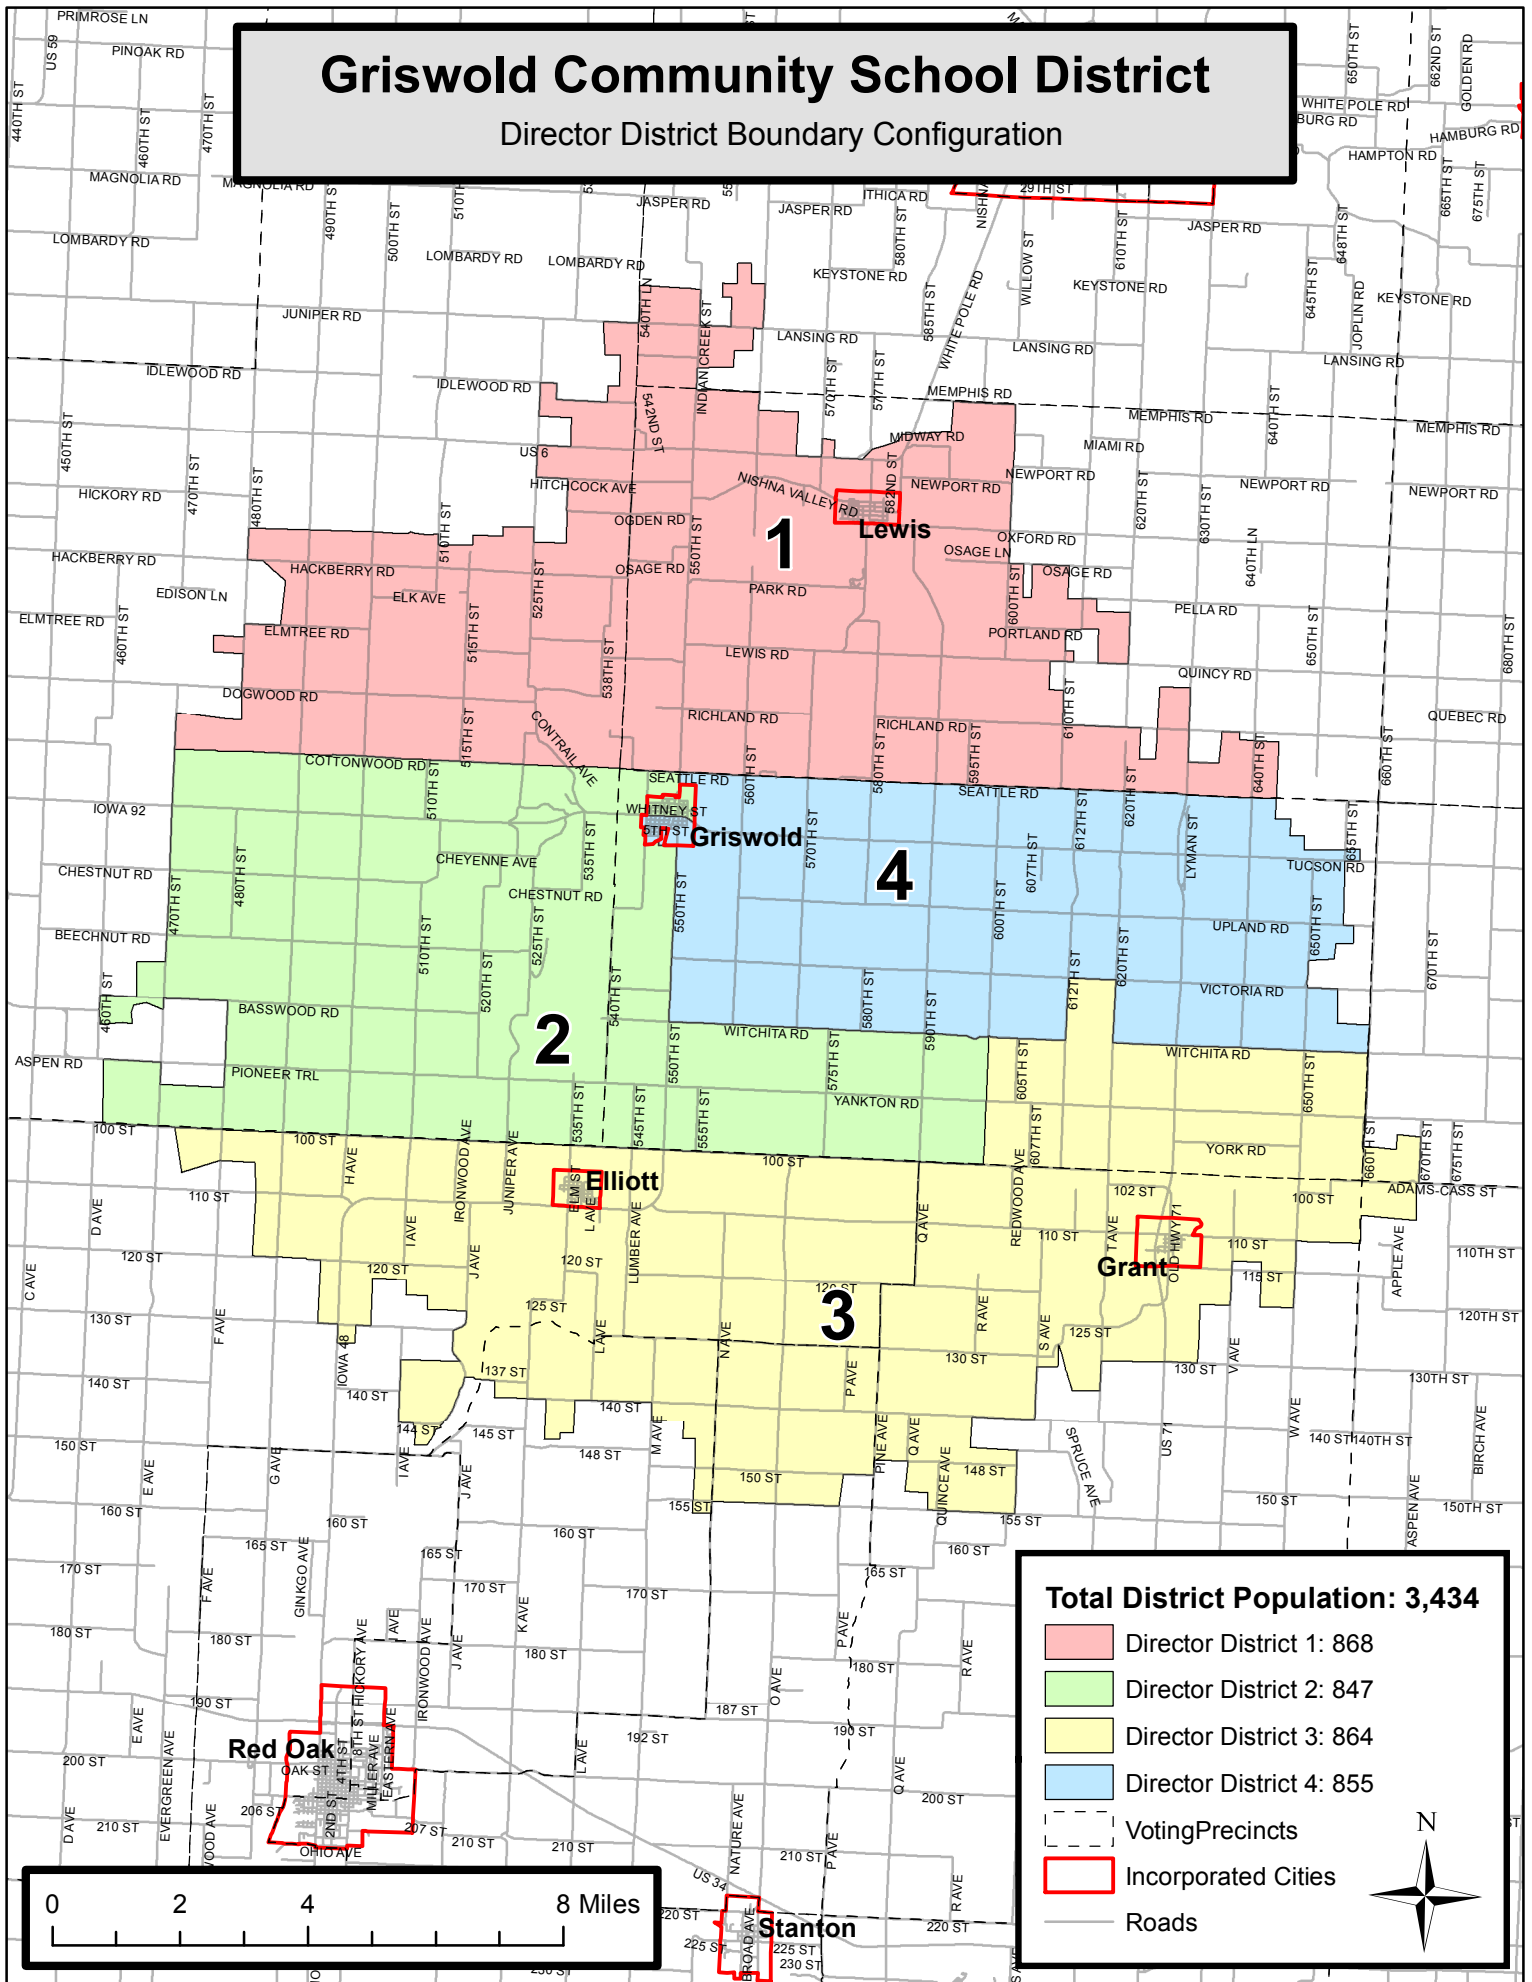

# Griswold Community School District

Director District Boundary Configuration

**Total District Population: 3,434**

- Director District 1: 868
- Director District 2: 847
- Director District 3: 864
- Director District 4: 855
- Voting Precincts
- Incorporated Cities
- Roads