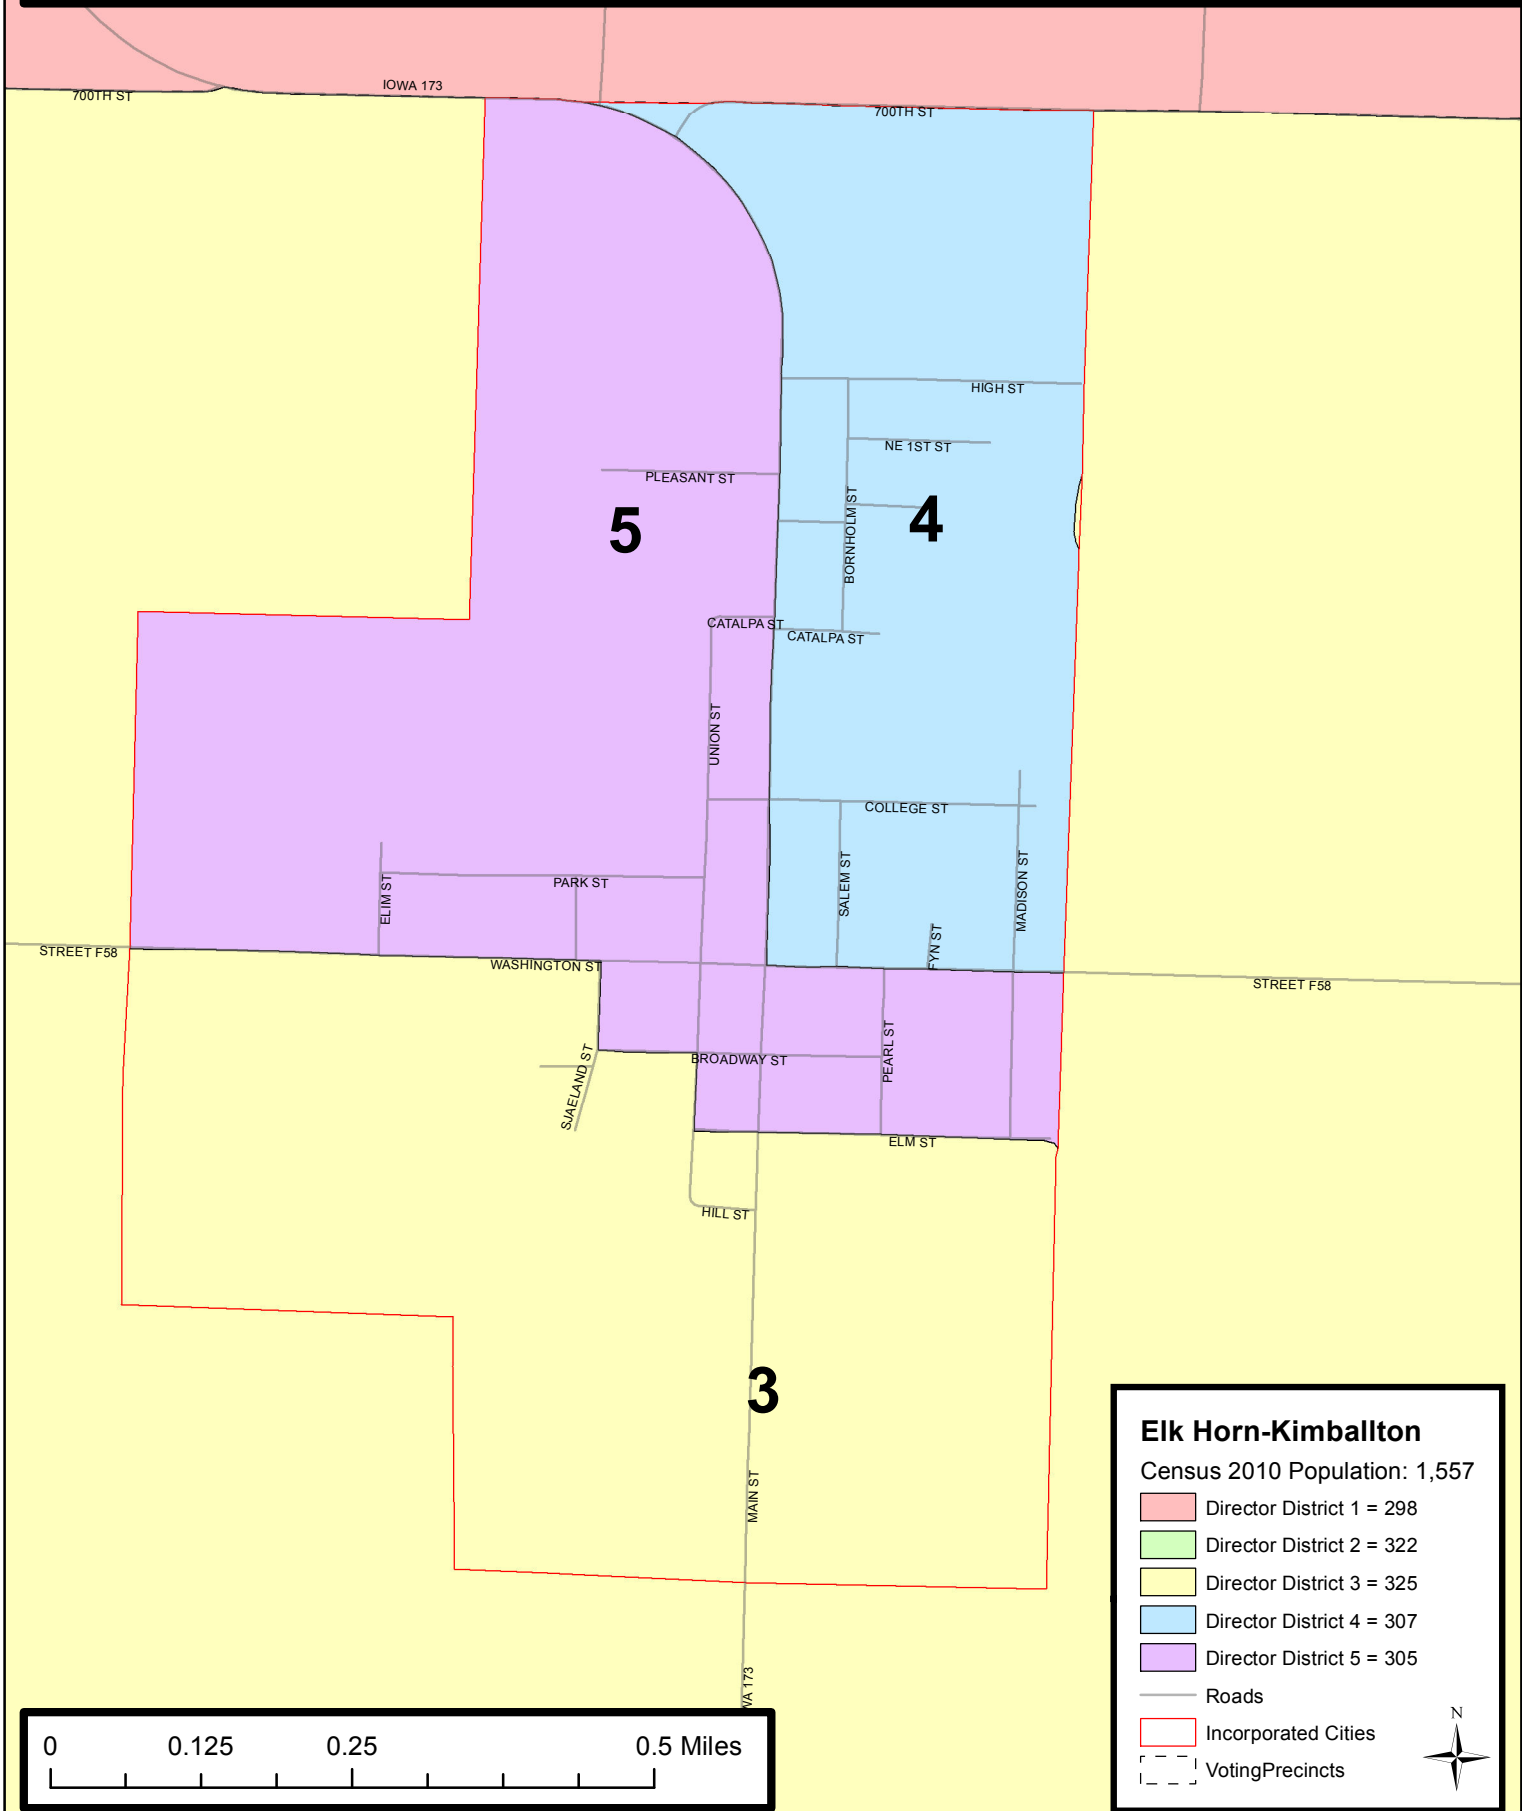

Elk Horn-Kimballton: Proposed Director District Plan

Based on 2010 Census Population Data - Adopted by School Board on May 3, 2012
Approved by Secretary of State on May 7, 2012

Elk Horn-Kimballton
Census 2010 Population: 1,557

- Director District 1 = 298
- Director District 2 = 322
- Director District 3 = 325
- Director District 4 = 307
- Director District 5 = 305
- Roads
- Incorporated Cities
- Voting Precincts