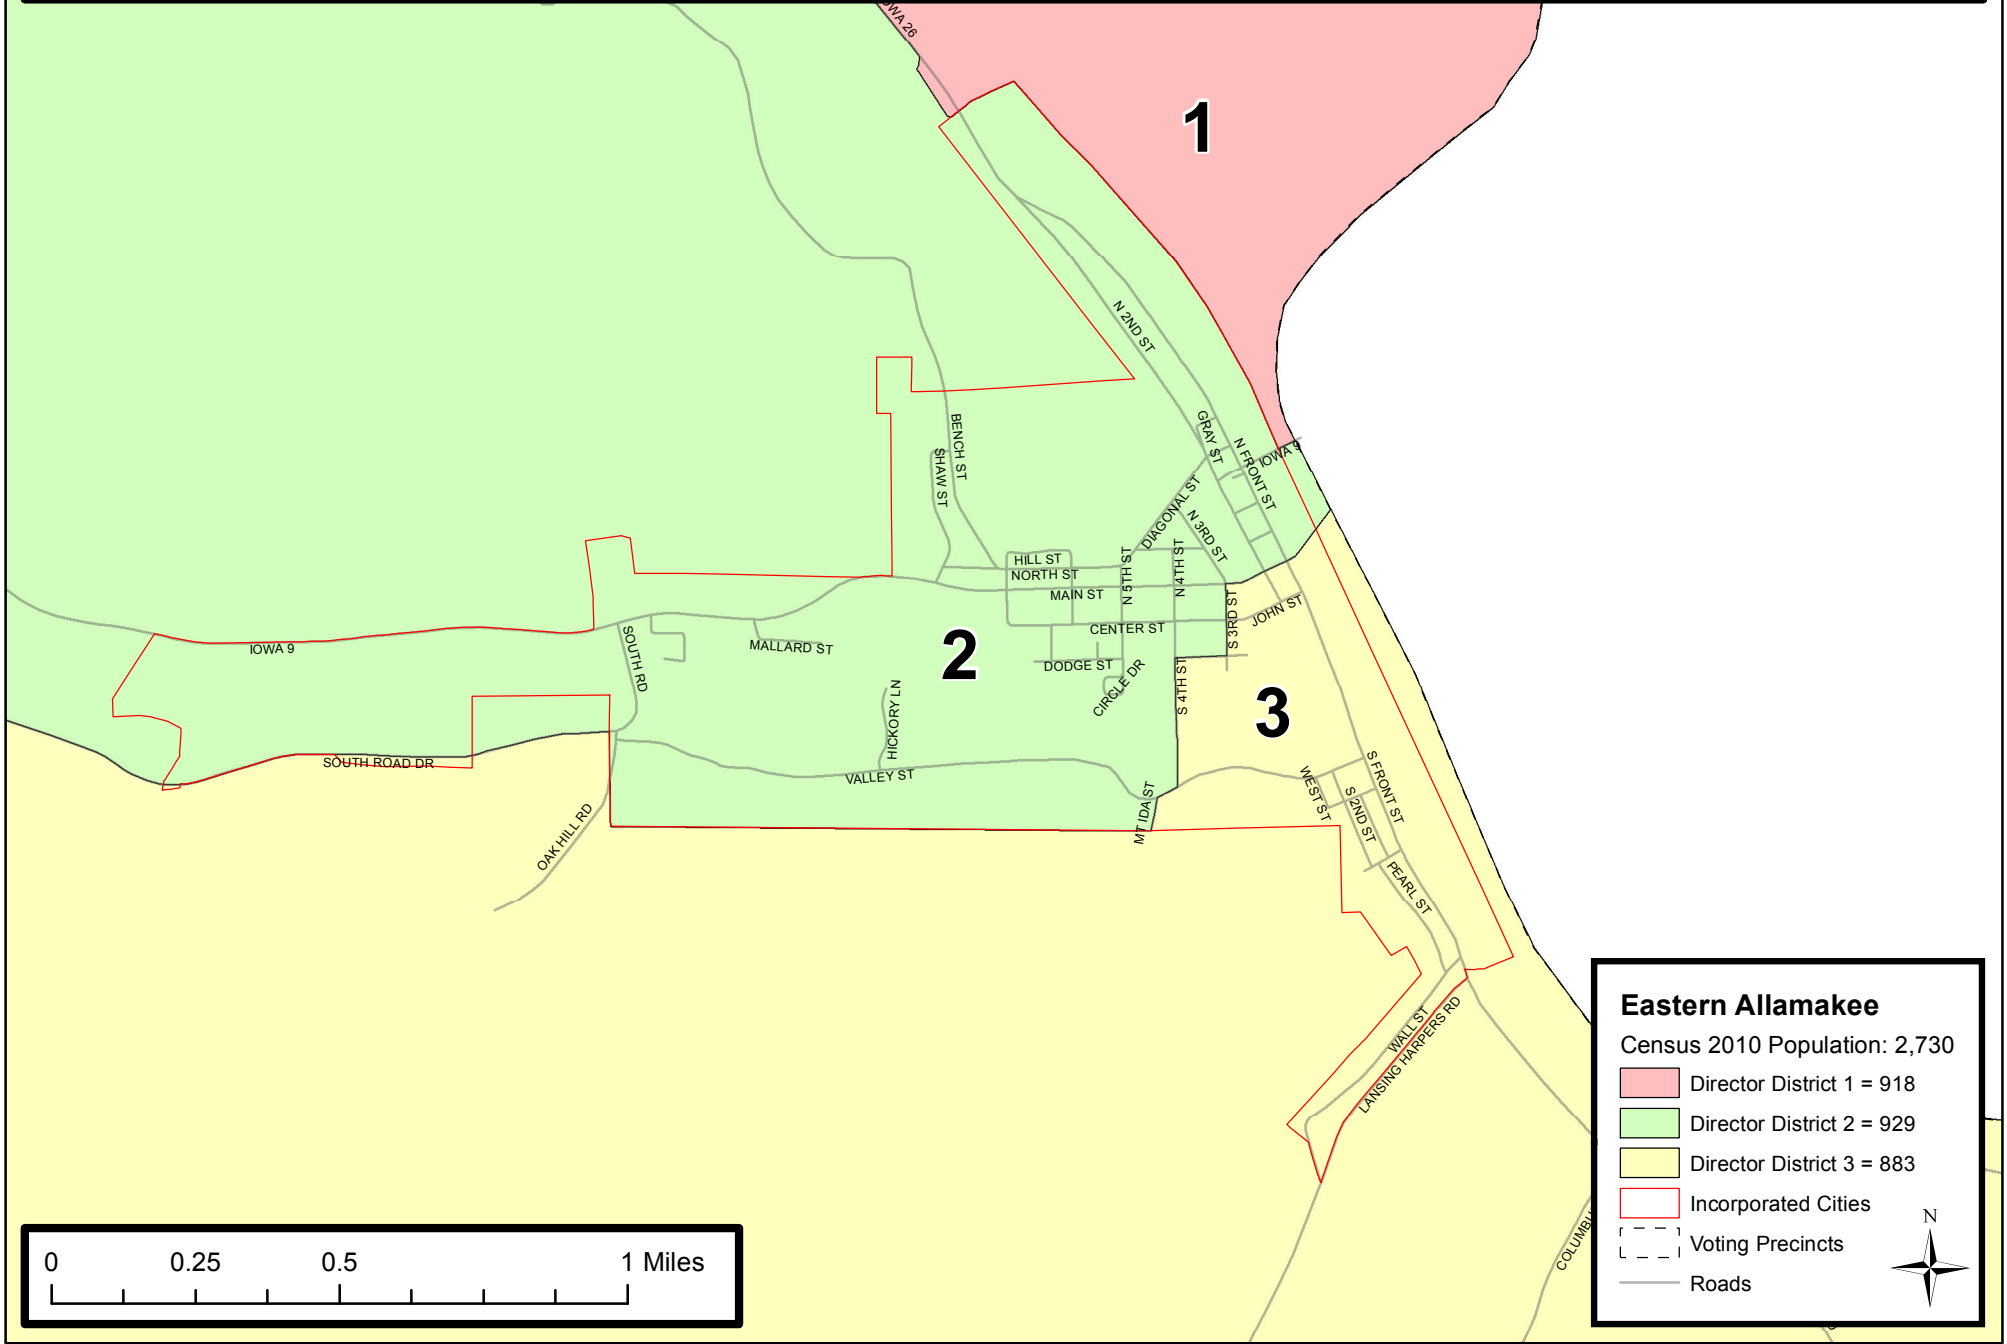

Eastern Allamakee: Proposed Director District Plan

Based on 2010 Census Population Data - Adopted by School Board on March 19, 2012
 Approved by Secretary of State on April 9, 2012

Eastern Allamakee
 Census 2010 Population: 2,730

- Director District 1 = 918
- Director District 2 = 929
- Director District 3 = 883
- Incorporated Cities
- Voting Precincts
- Roads