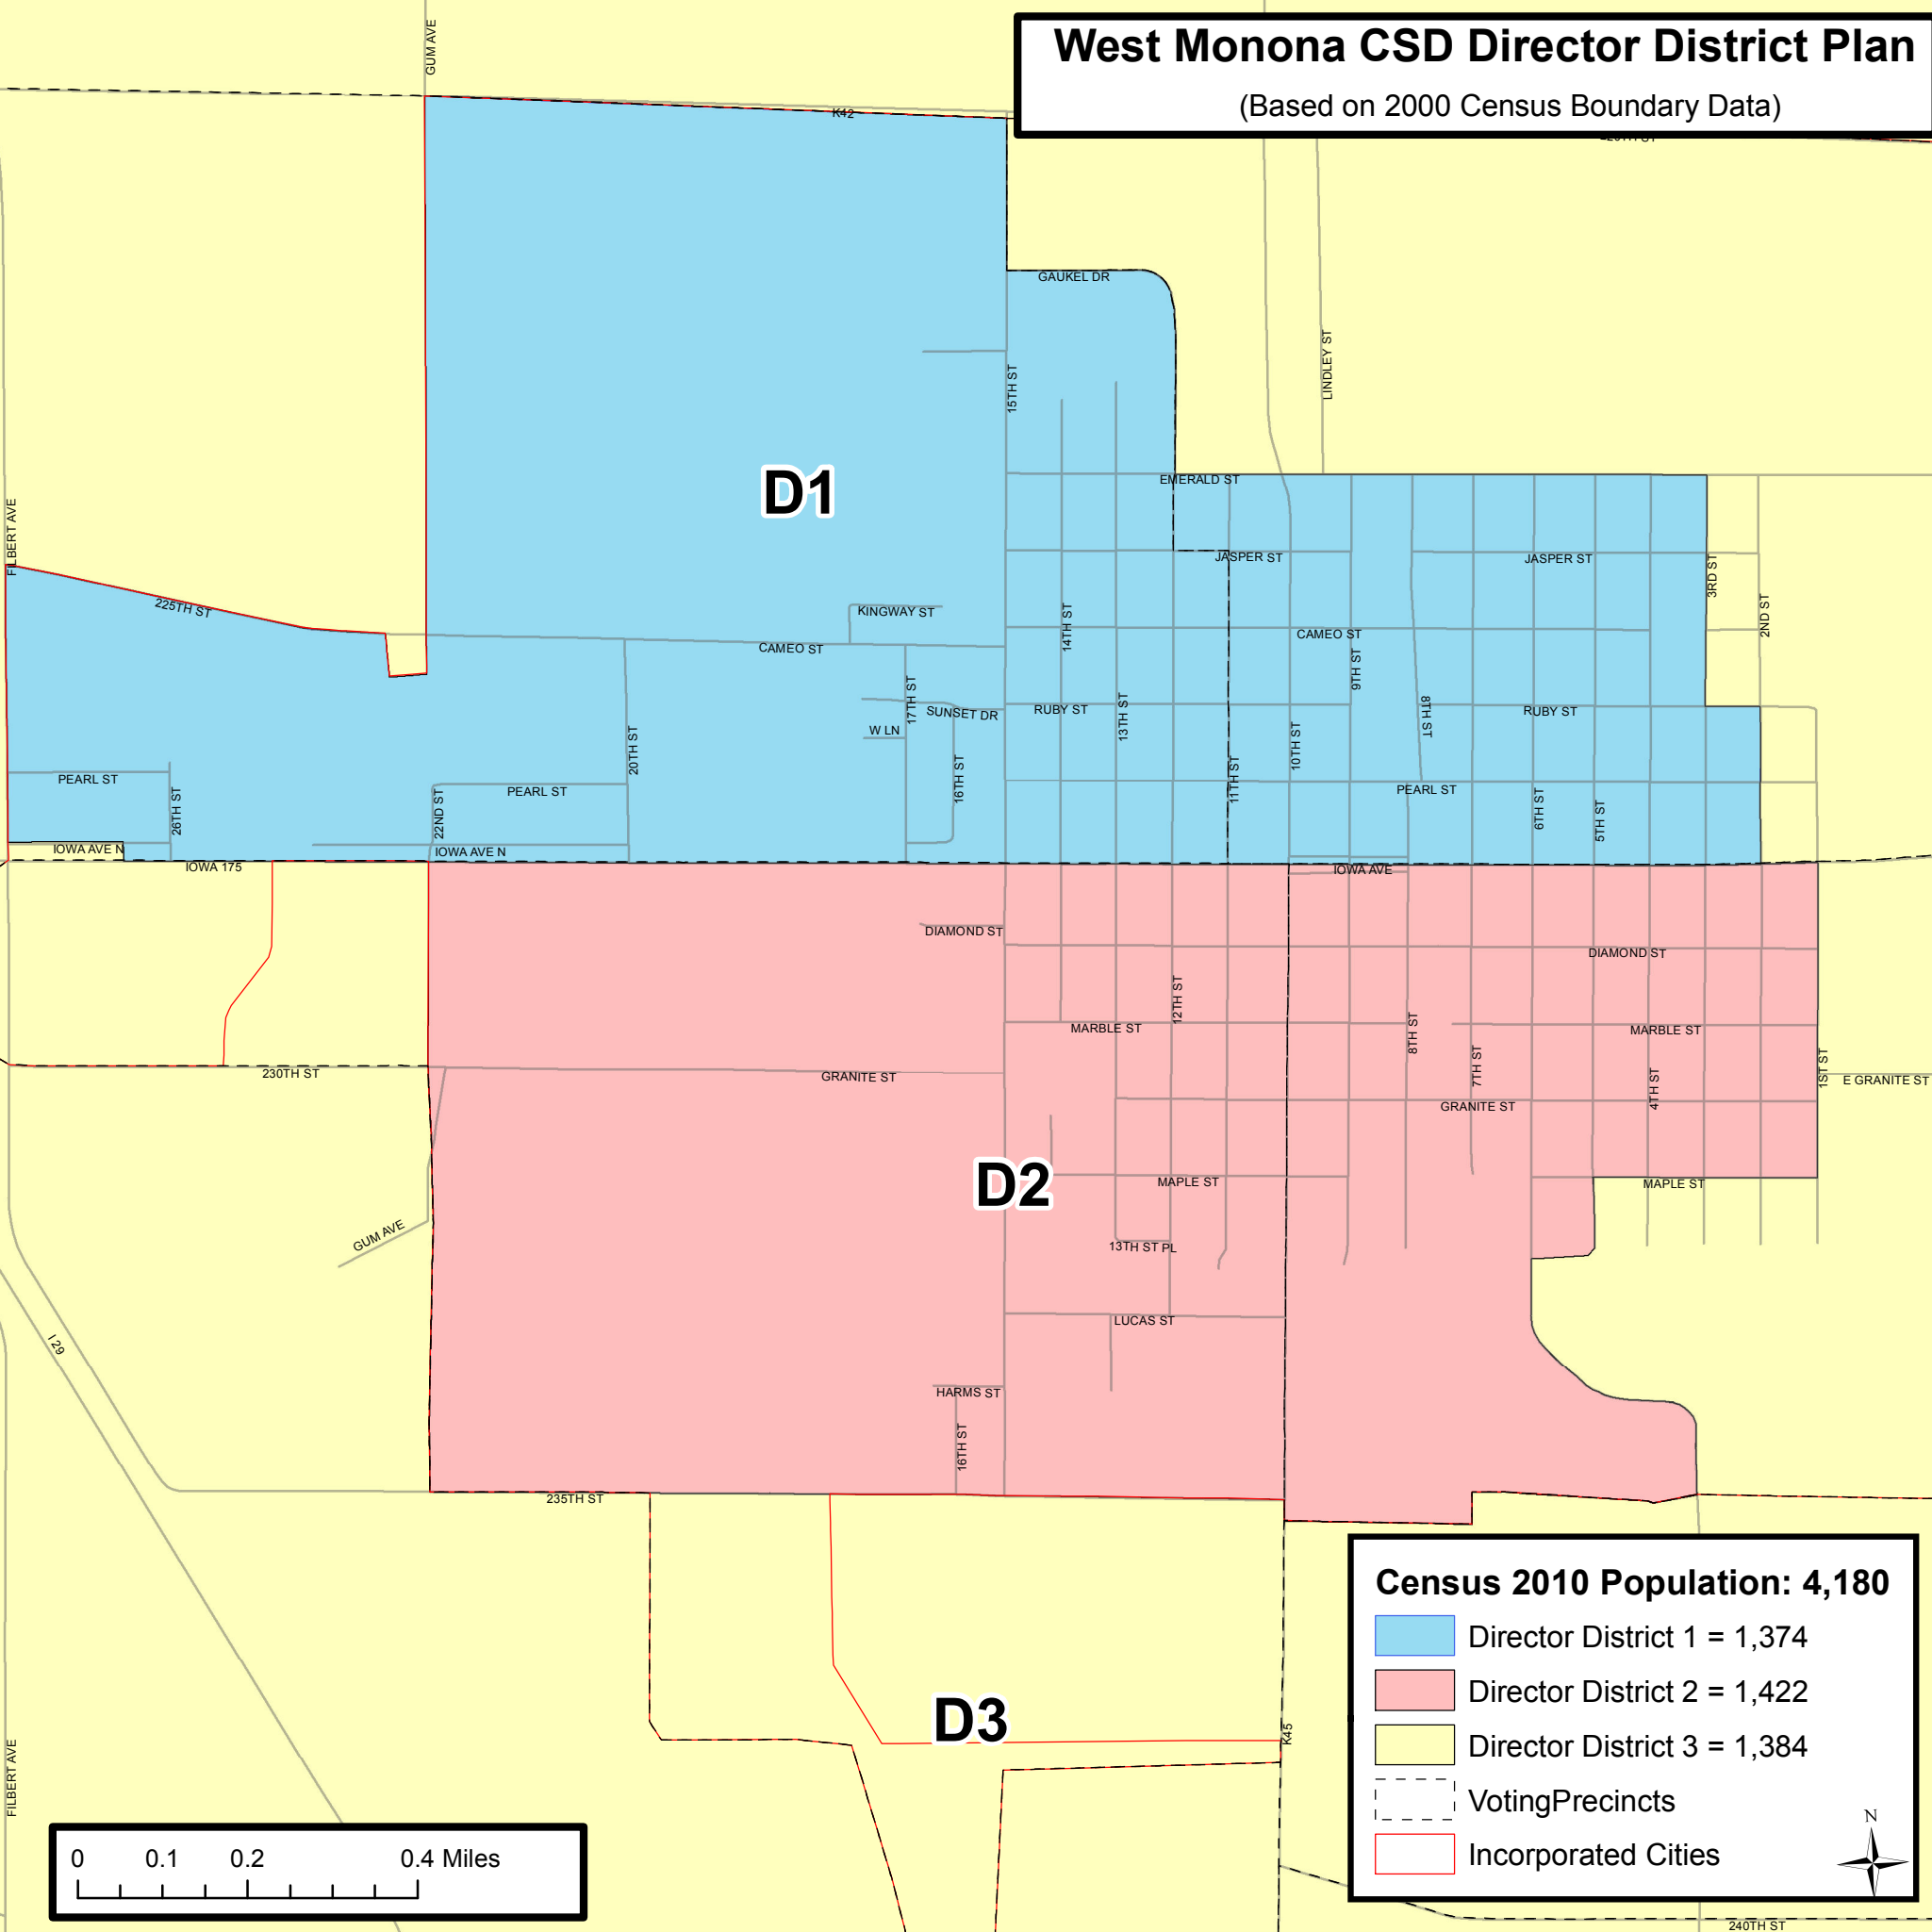

West Monona CSD Director District Plan

(Based on 2000 Census Boundary Data)

D1

D2

D3

Census 2010 Population: 4,180

Director District 1 = 1,374

Director District 2 = 1,422

Director District 3 = 1,384

Voting Precincts

Incorporated Cities

240TH ST