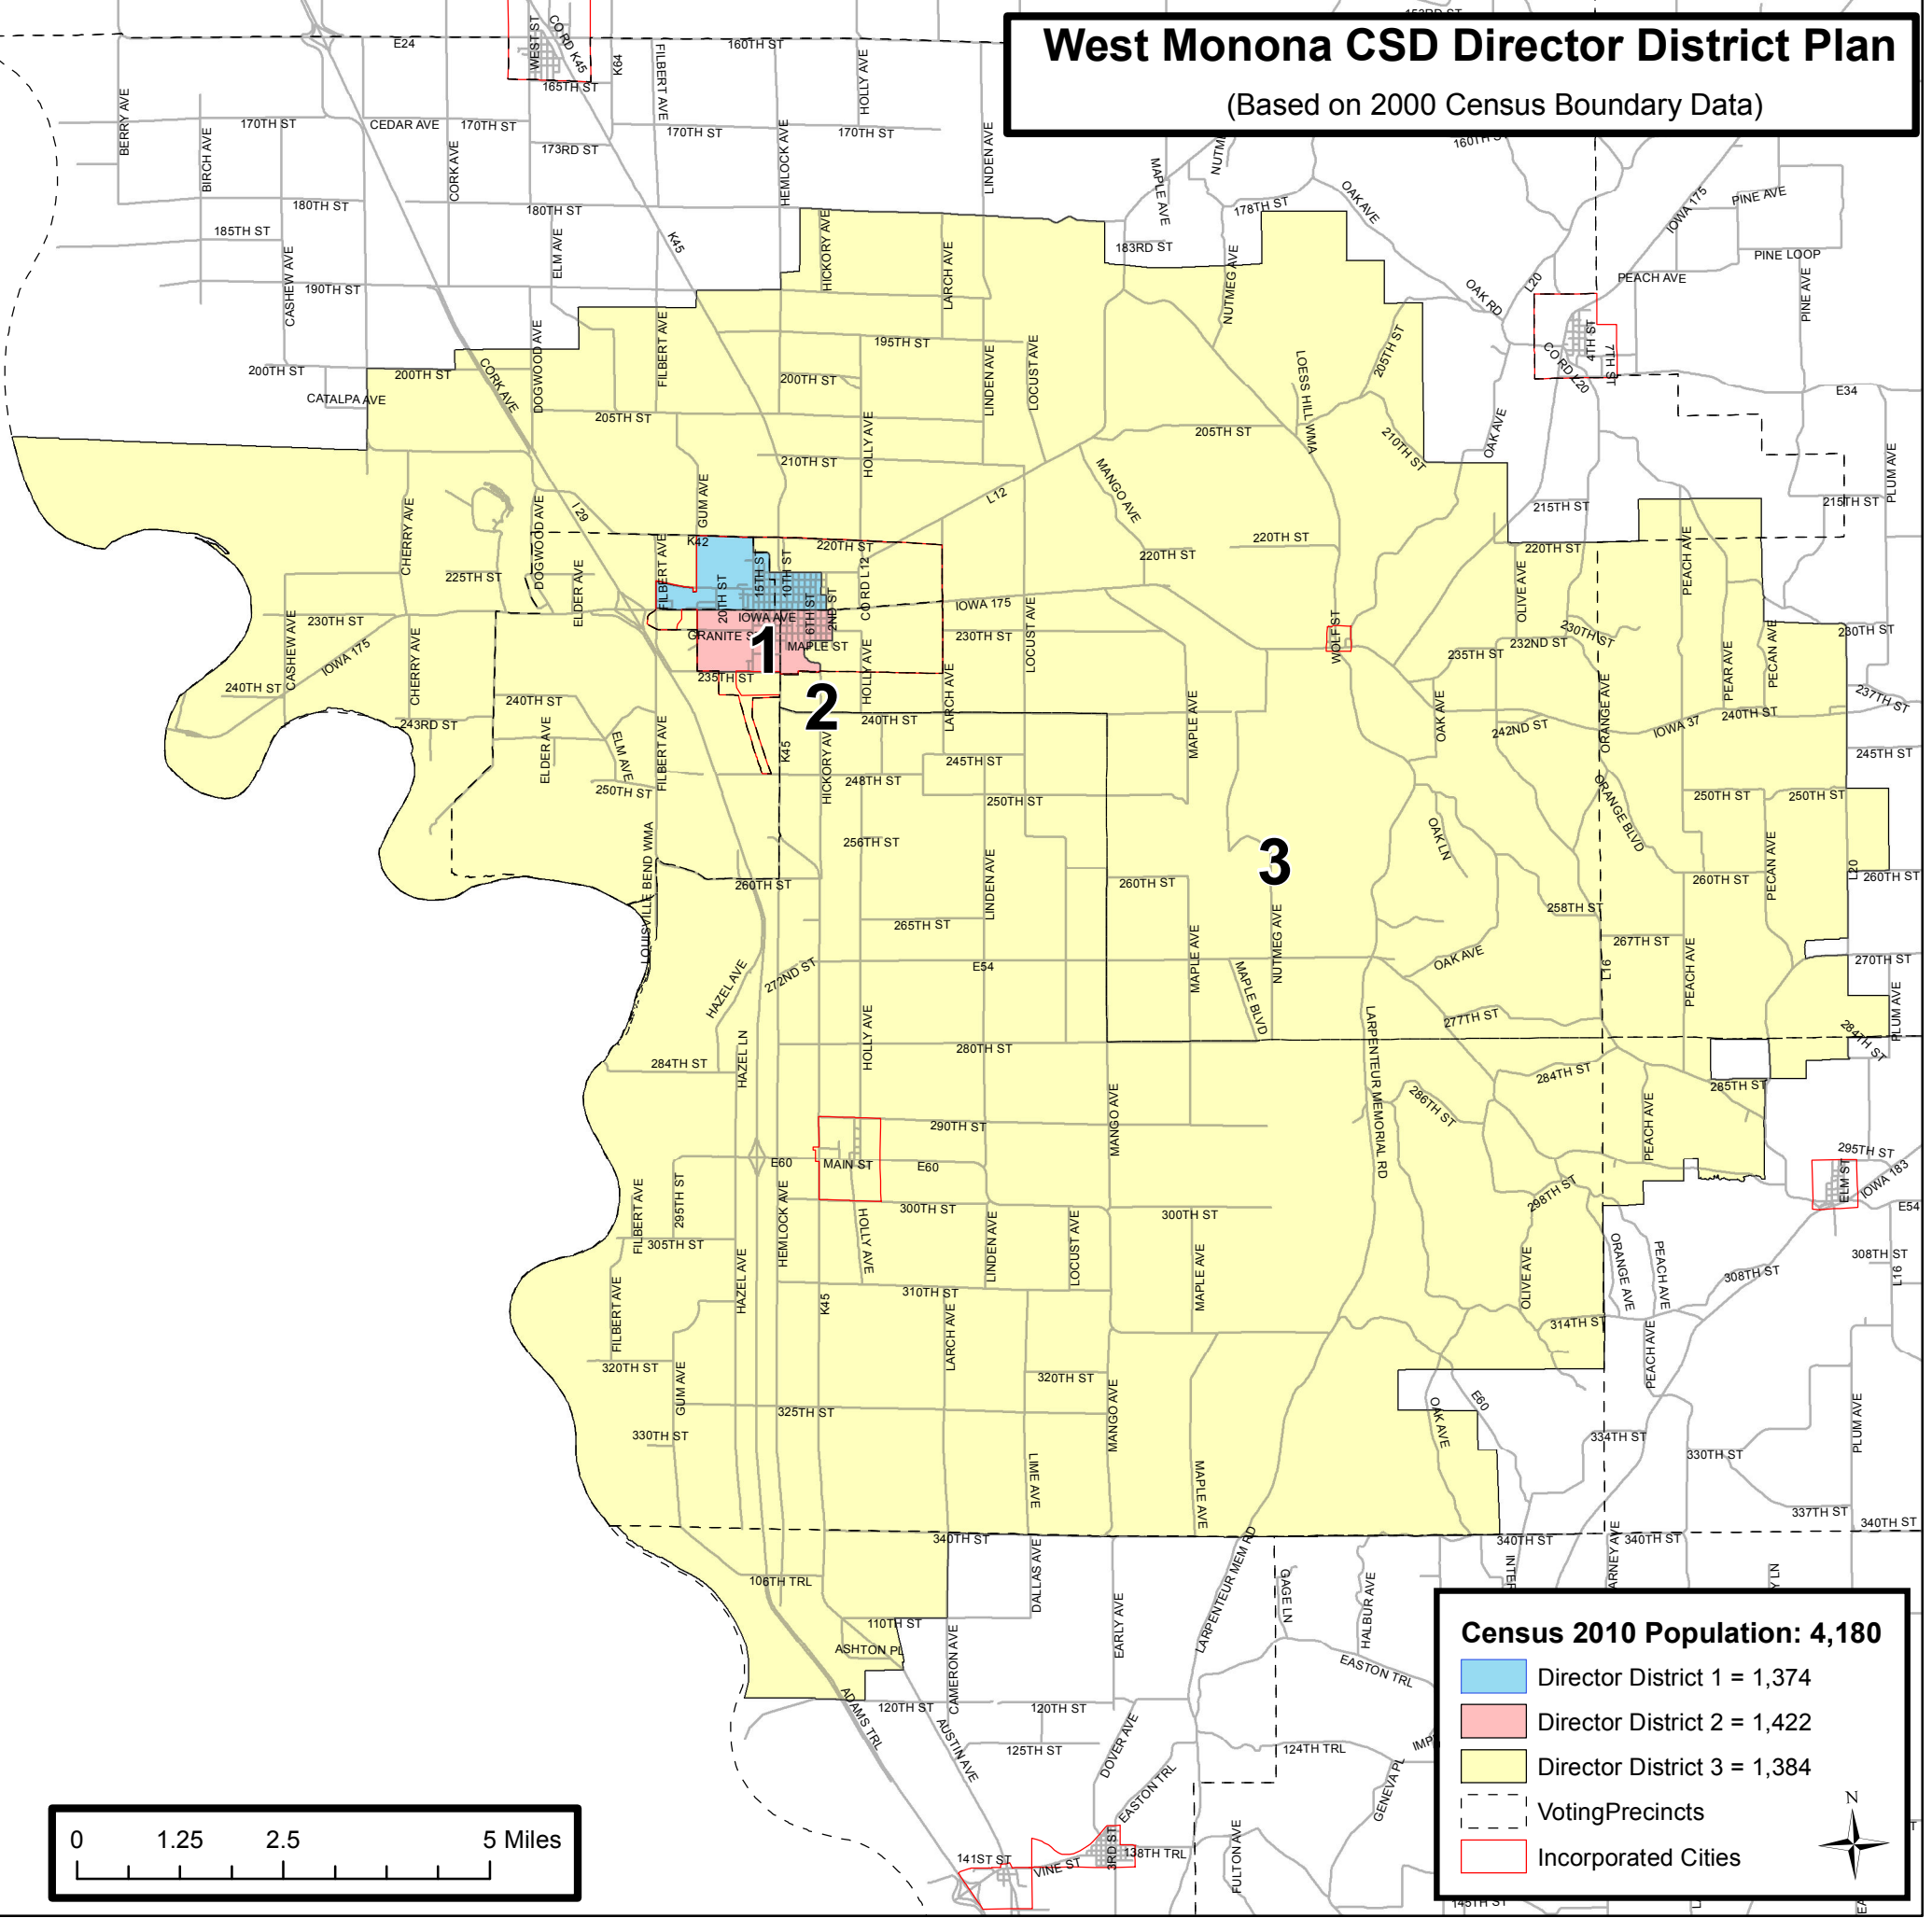

West Monona CSD Director District Plan

(Based on 2000 Census Boundary Data)

Census 2010 Population: 4,180

- Director District 1 = 1,374
- Director District 2 = 1,422
- Director District 3 = 1,384
- Voting Precincts
- Incorporated Cities