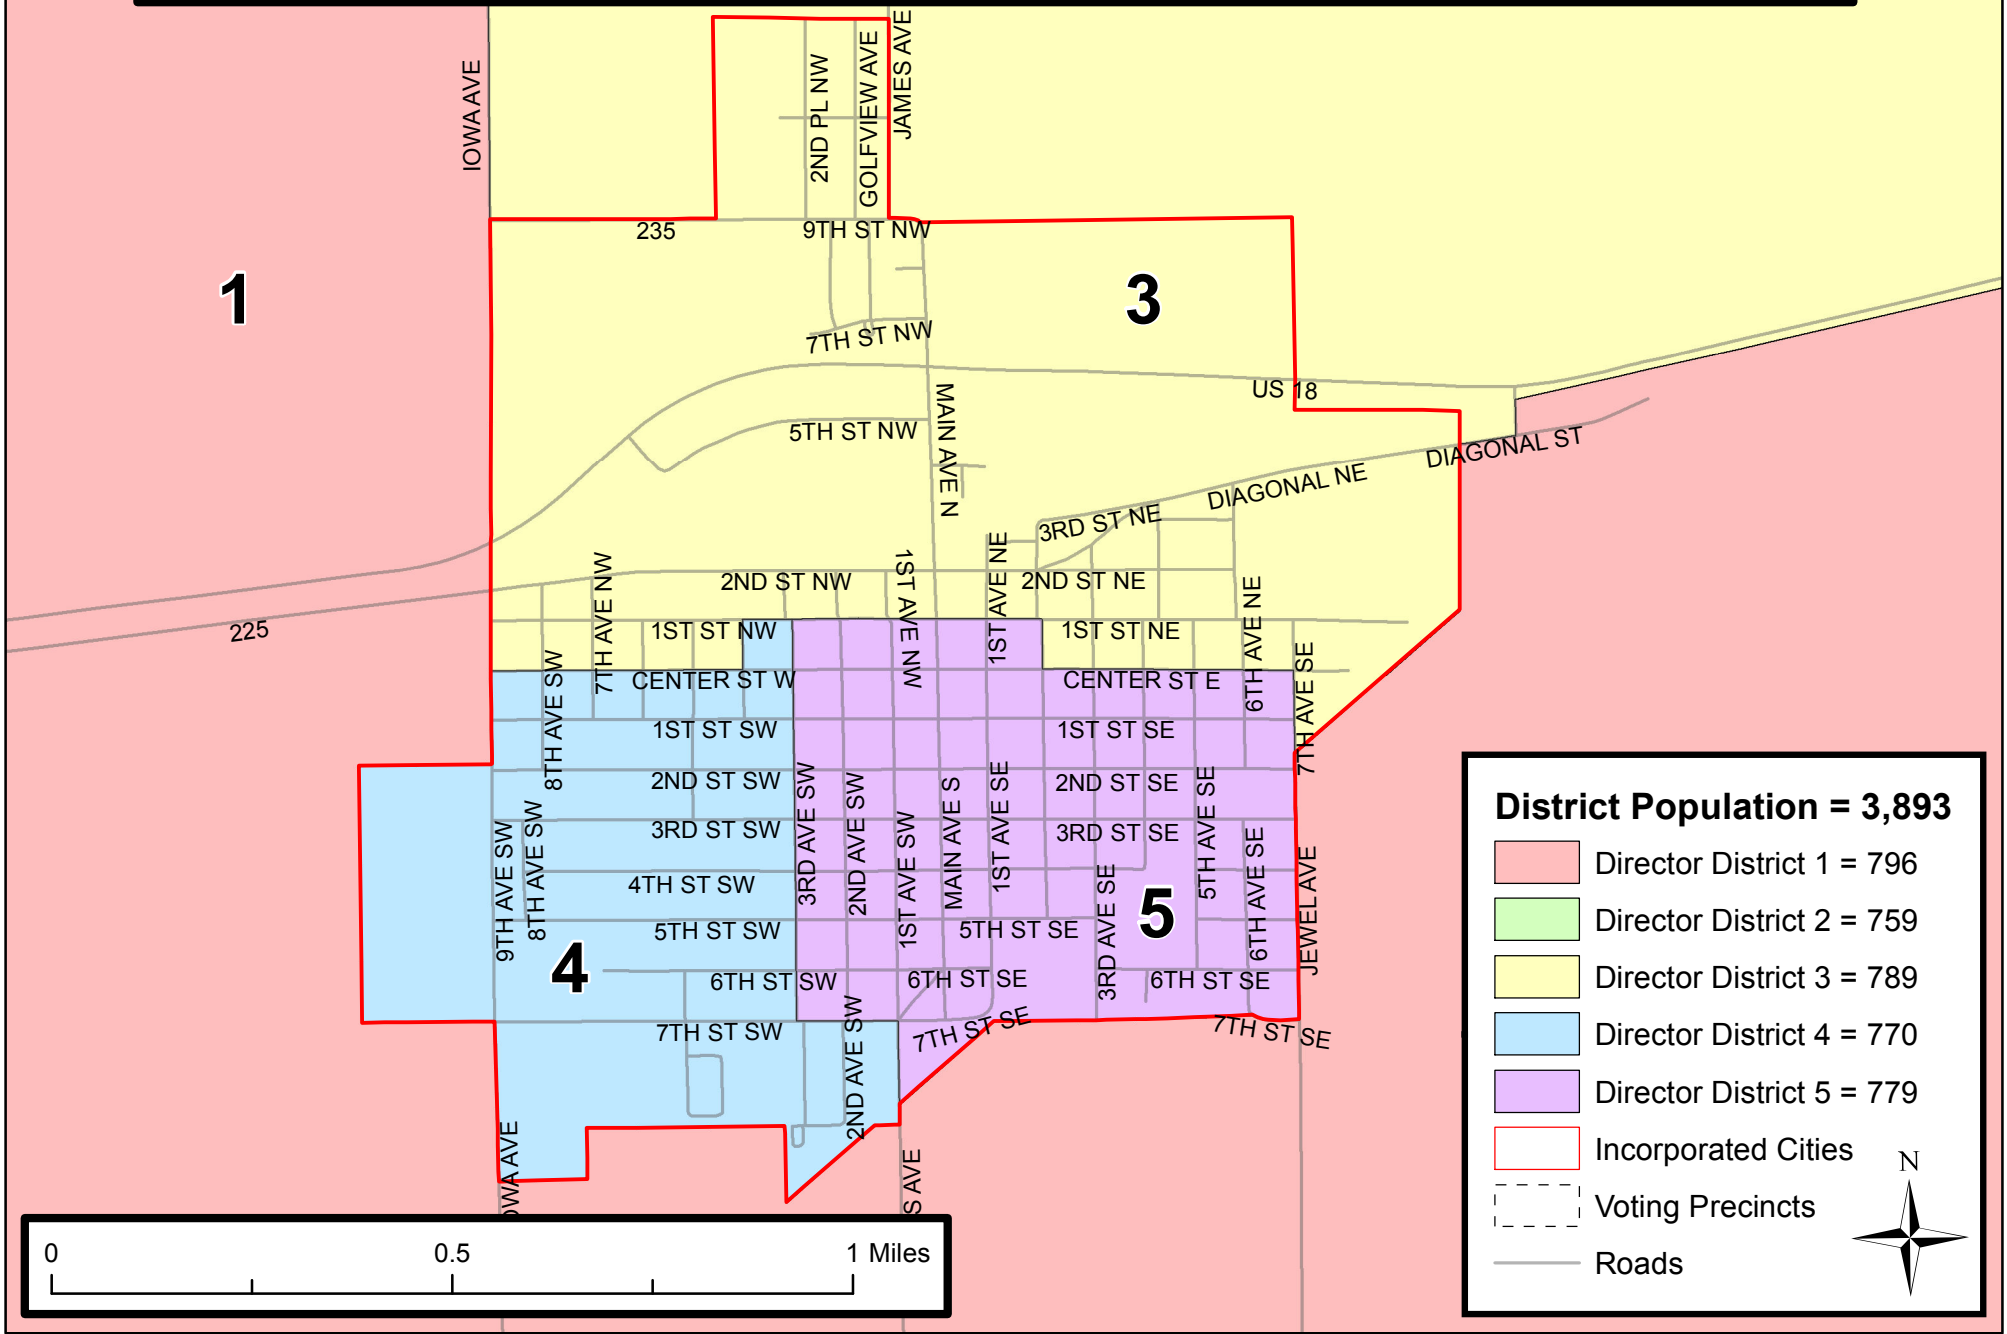

# West Hancock Community School District: Director District - City of Britt

Based on 2010 Census Population Data - Adopted by School Board on April 16, 2012  
Approved by Secretary of State on May 9, 2012

## District Population = 3,893

- Director District 1 = 796
- Director District 2 = 759
- Director District 3 = 789
- Director District 4 = 770
- Director District 5 = 779
- Incorporated Cities
- Voting Precincts
- Roads