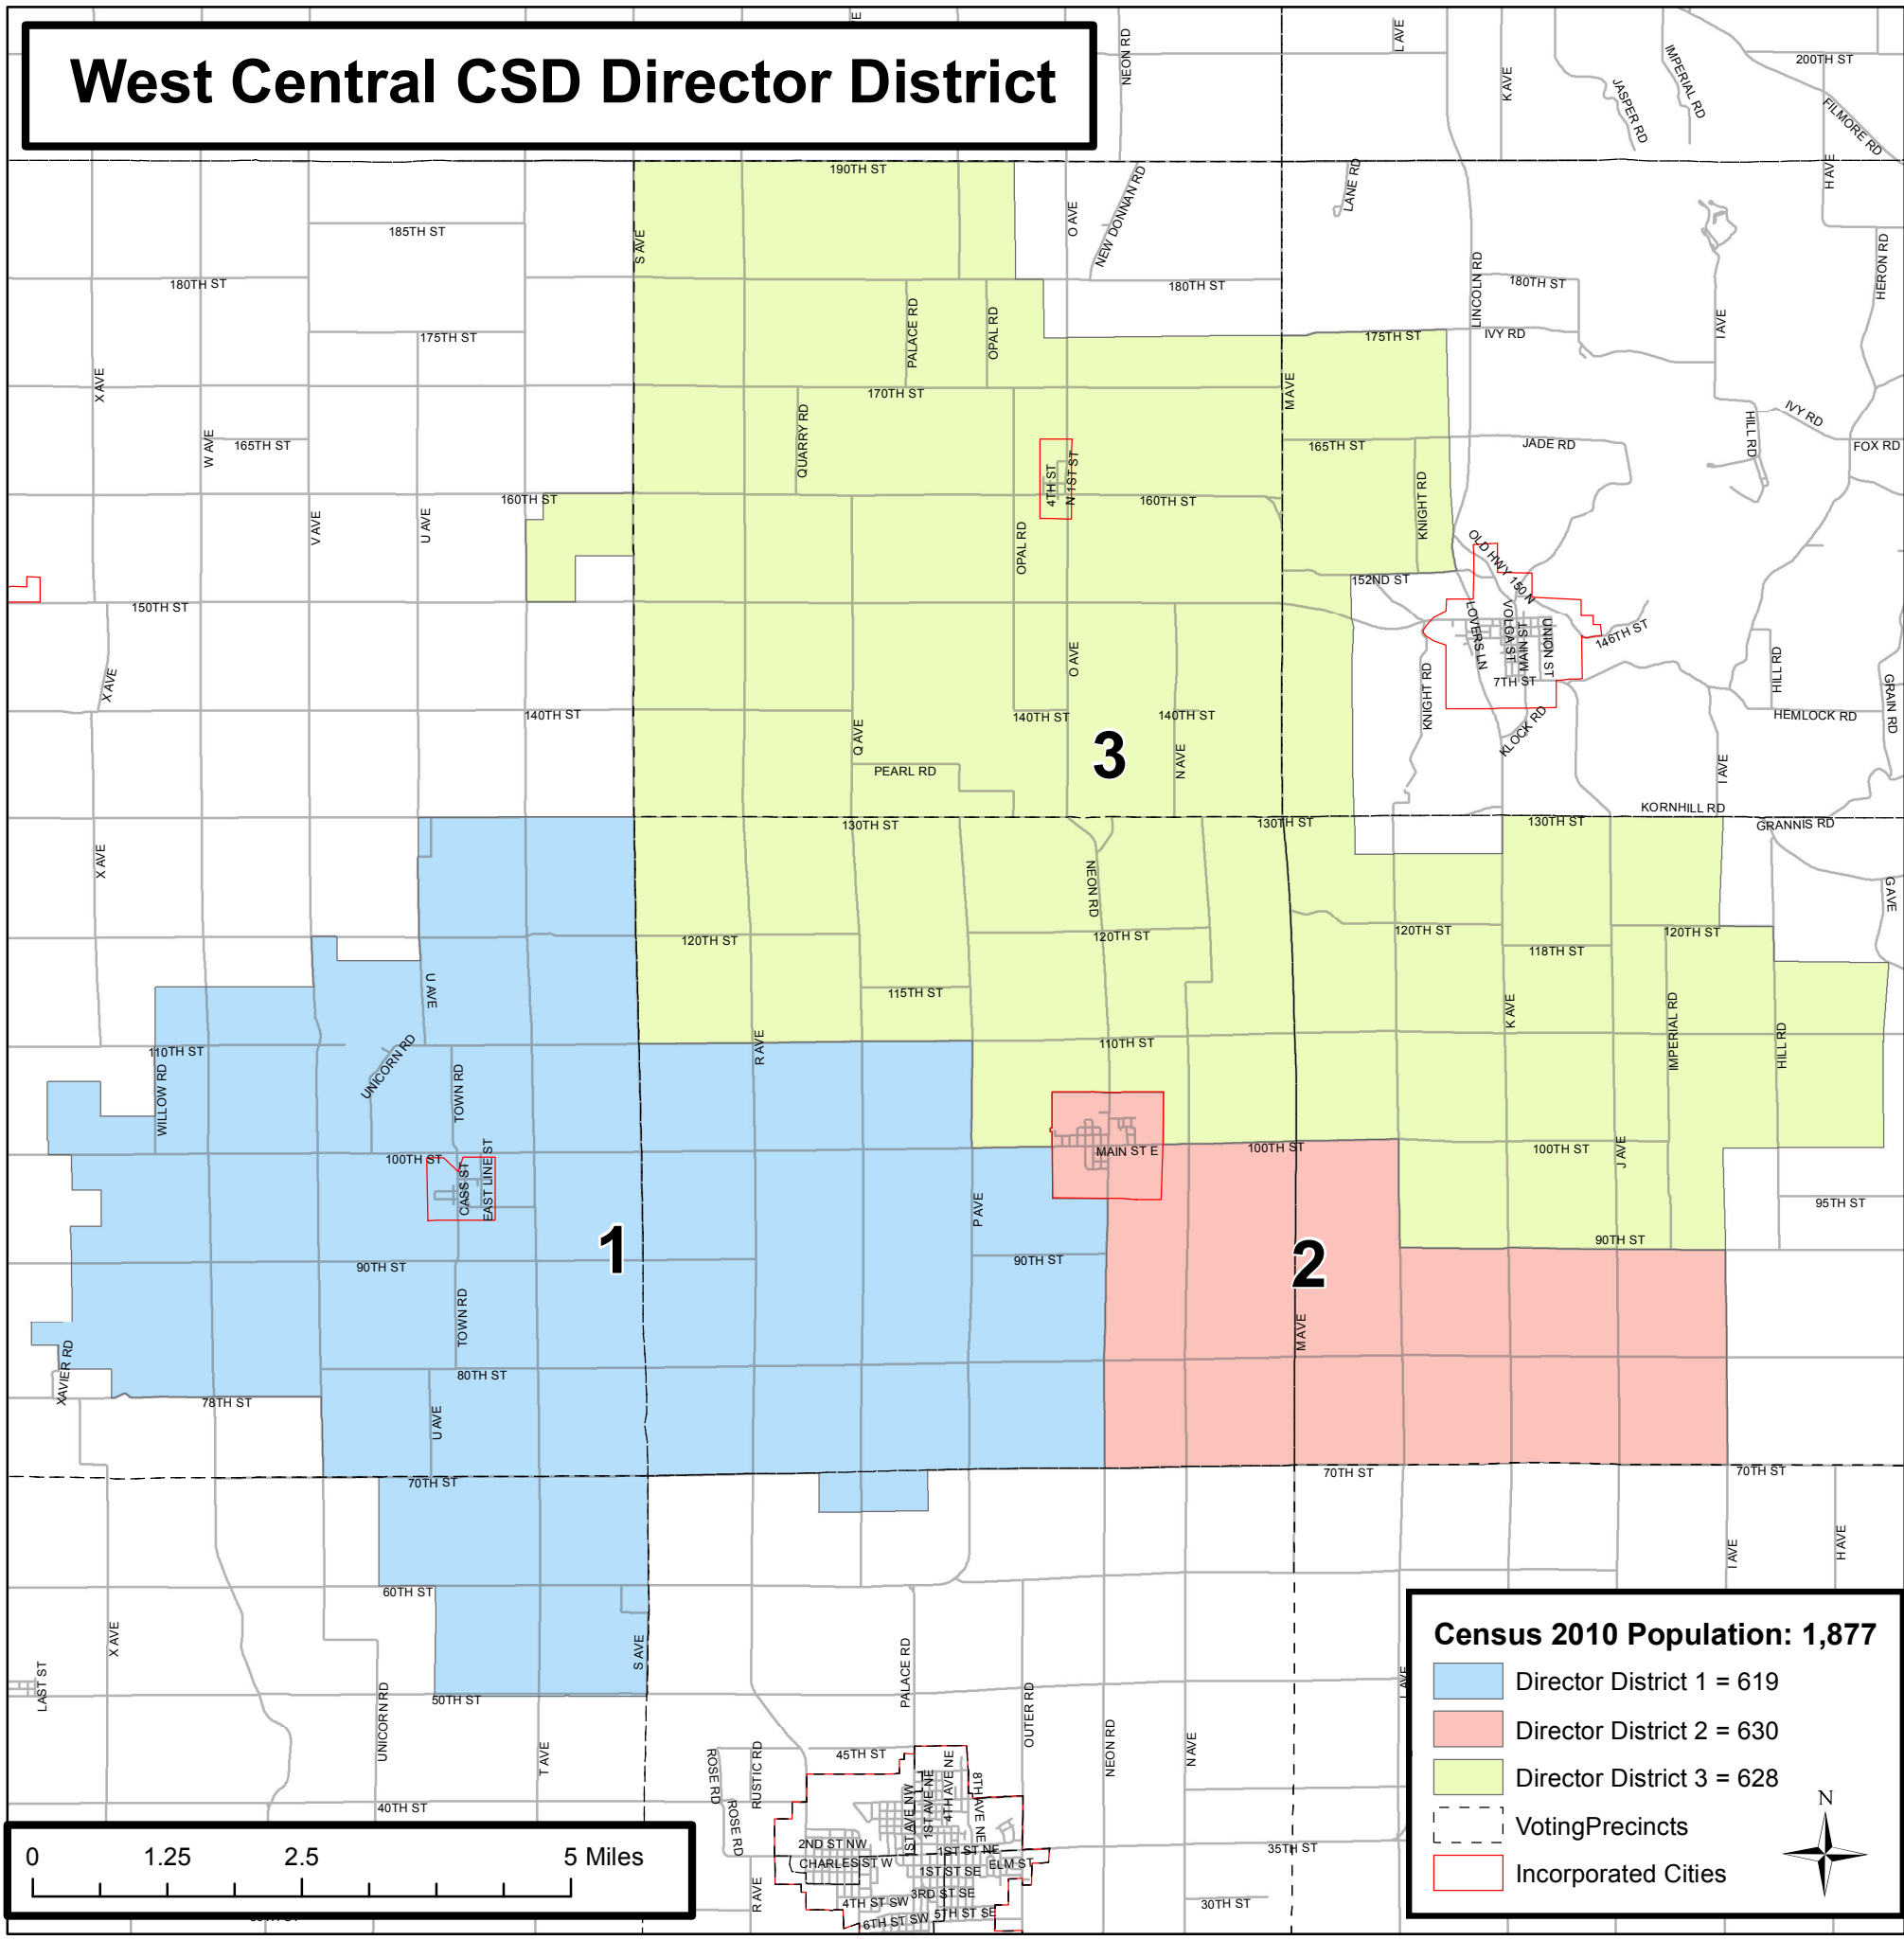

West Central CSD Director District

Census 2010 Population: 1,877

- Director District 1 = 619
- Director District 2 = 630
- Director District 3 = 628

Legend:

- Voting Precincts (dashed line)
- Incorporated Cities (red outline)