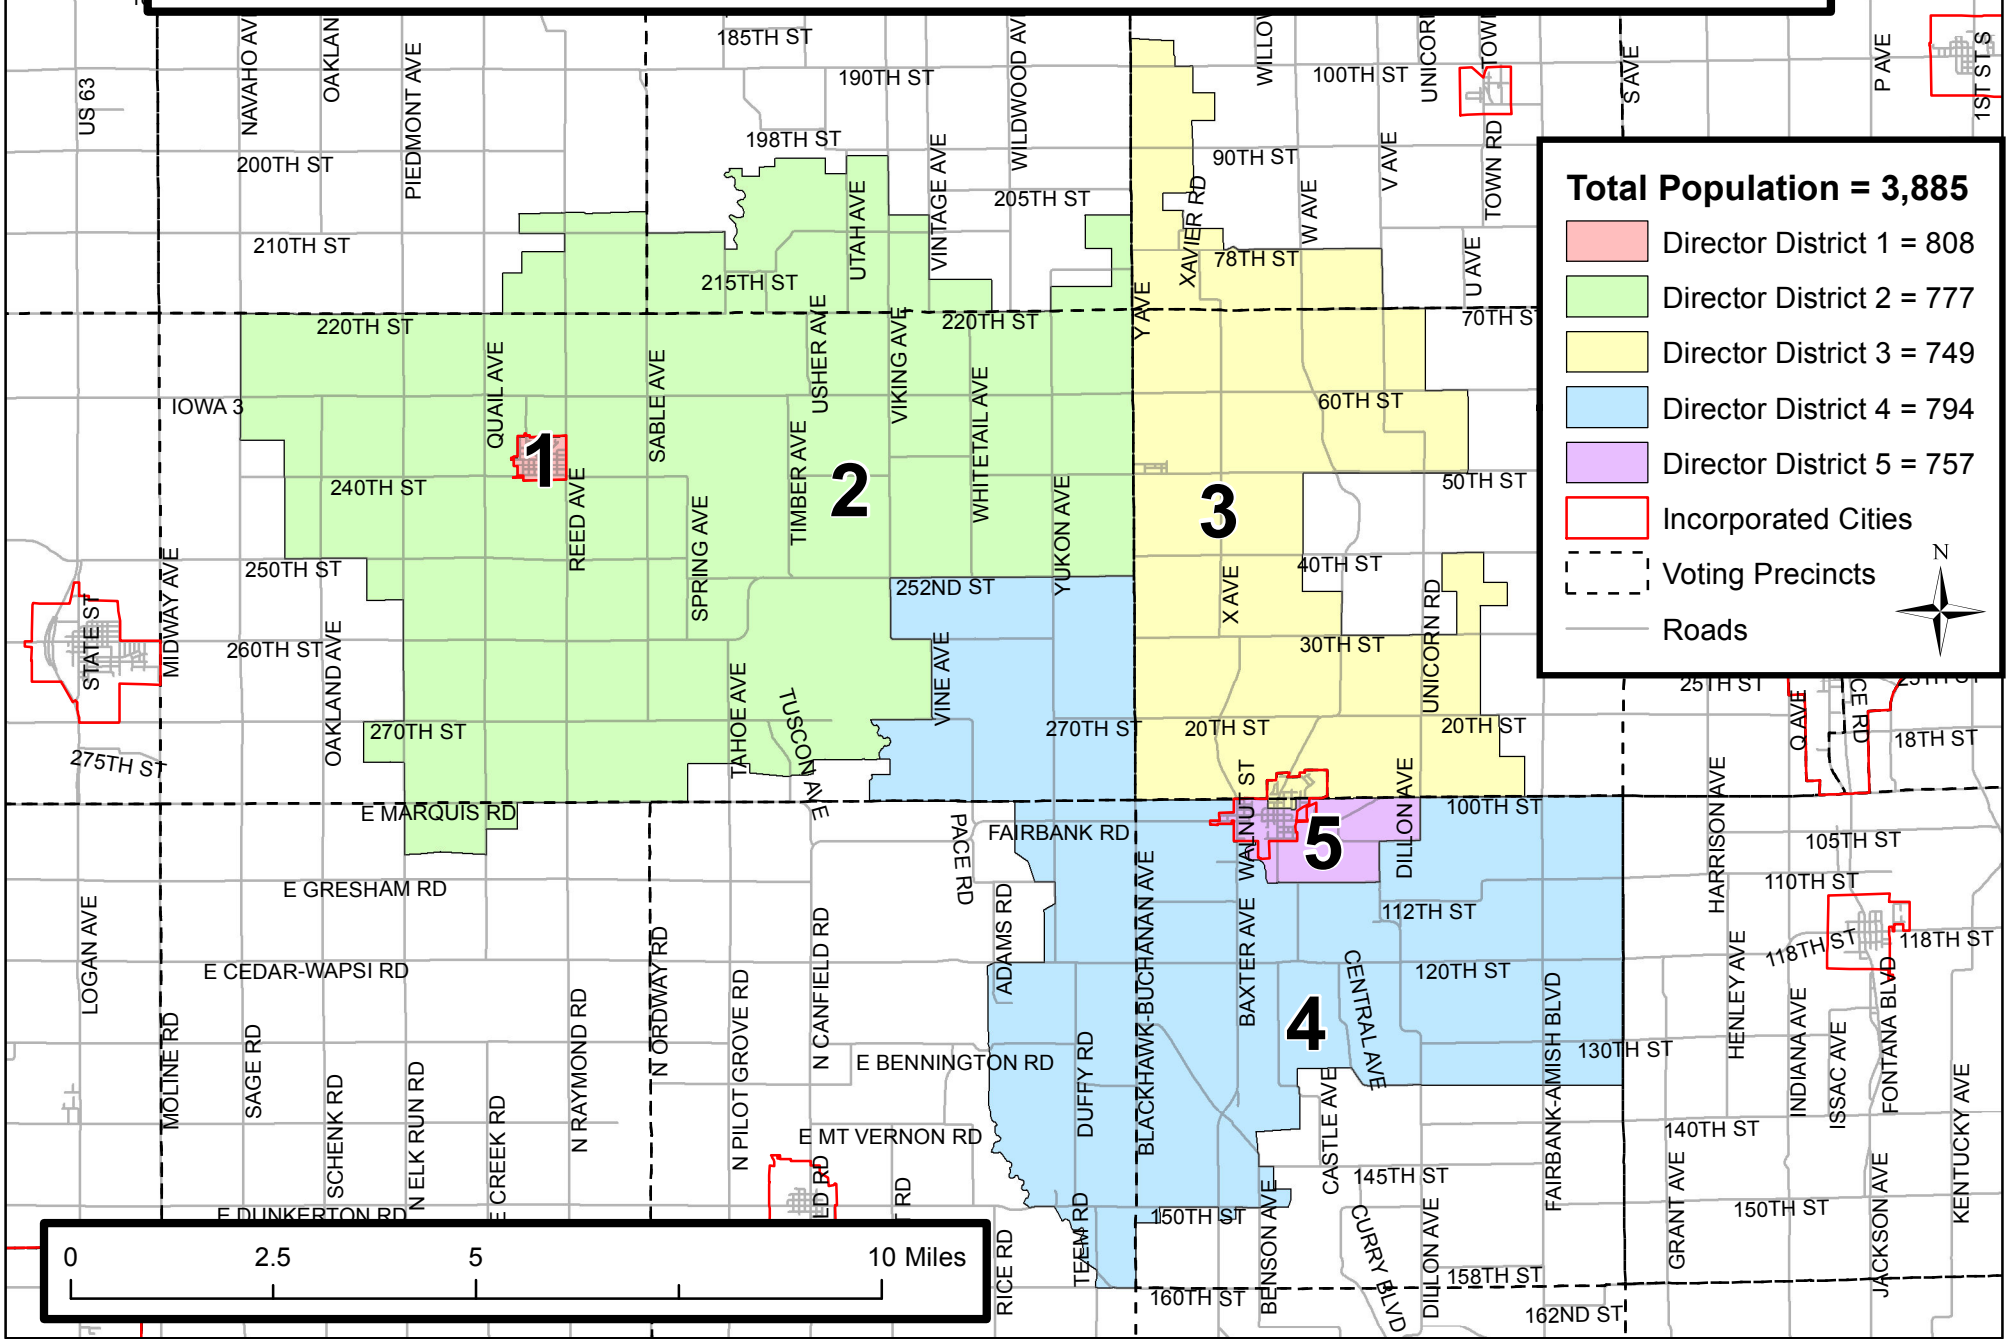

Wapsie Valley Community School District: Director District Boundaries

Based on 2010 Census Population Data - Adopted by School Board on May 21, 2012
Approved by Secretary of State on May 23, 2012

Total Population = 3,885

- Director District 1 = 808
- Director District 2 = 777
- Director District 3 = 749
- Director District 4 = 794
- Director District 5 = 757
- Incorporated Cities
- Voting Precincts
- Roads