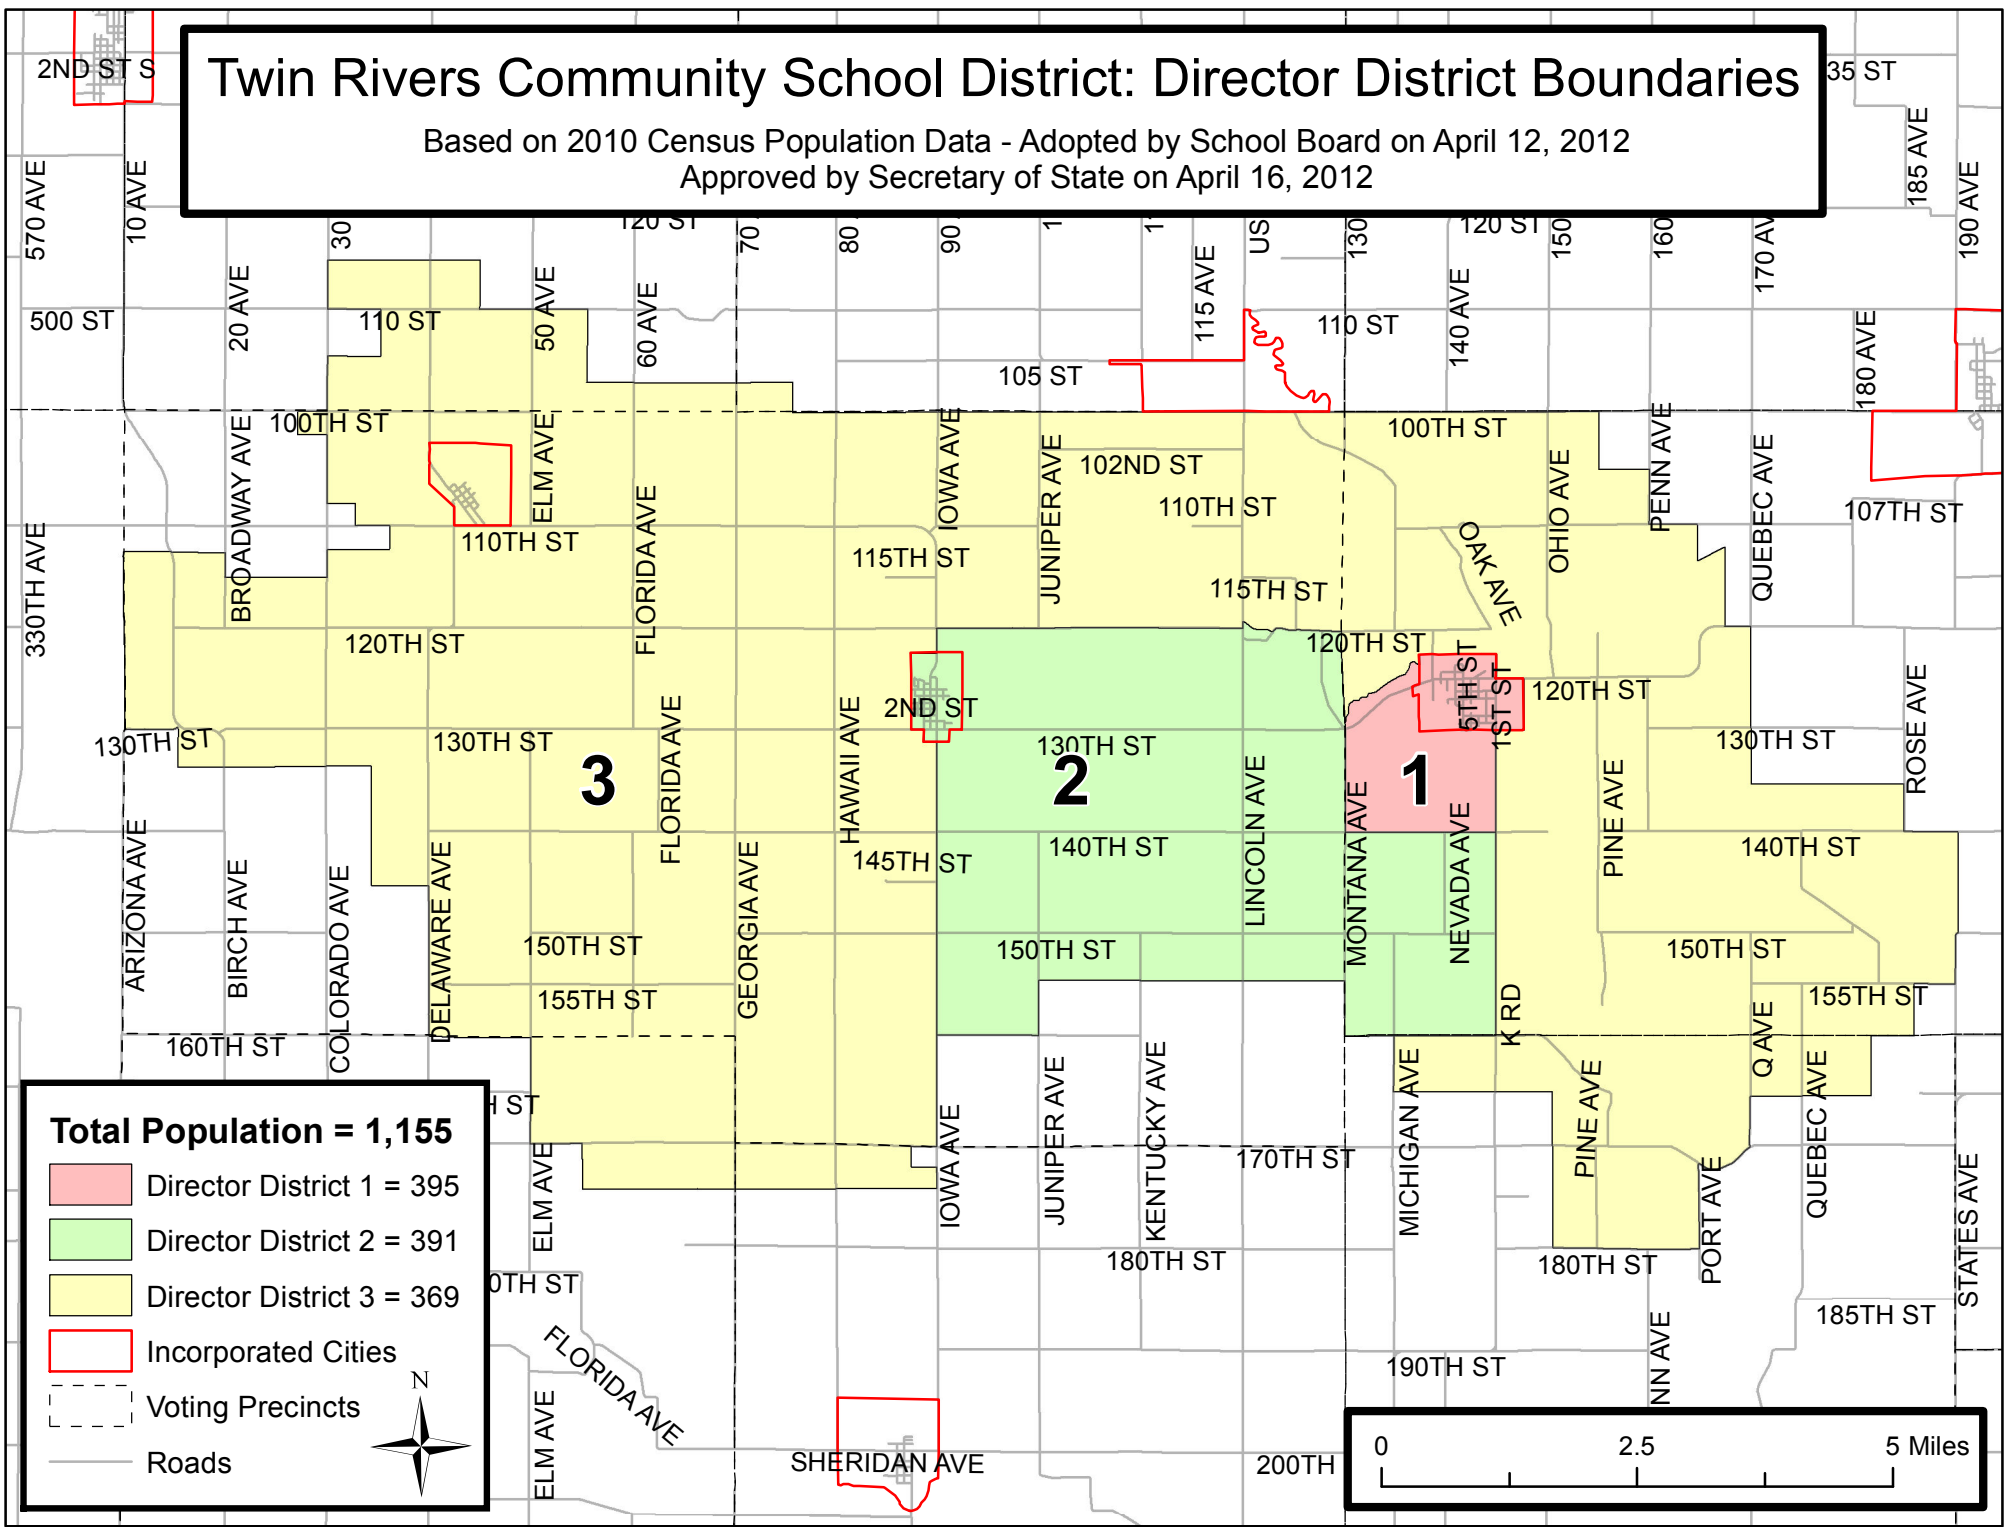

# Twin Rivers Community School District: Director District Boundaries

Based on 2010 Census Population Data - Adopted by School Board on April 12, 2012  
Approved by Secretary of State on April 16, 2012

**Total Population = 1,155**

- Director District 1 = 395
- Director District 2 = 391
- Director District 3 = 369
- Incorporated Cities
- Voting Precincts
- Roads