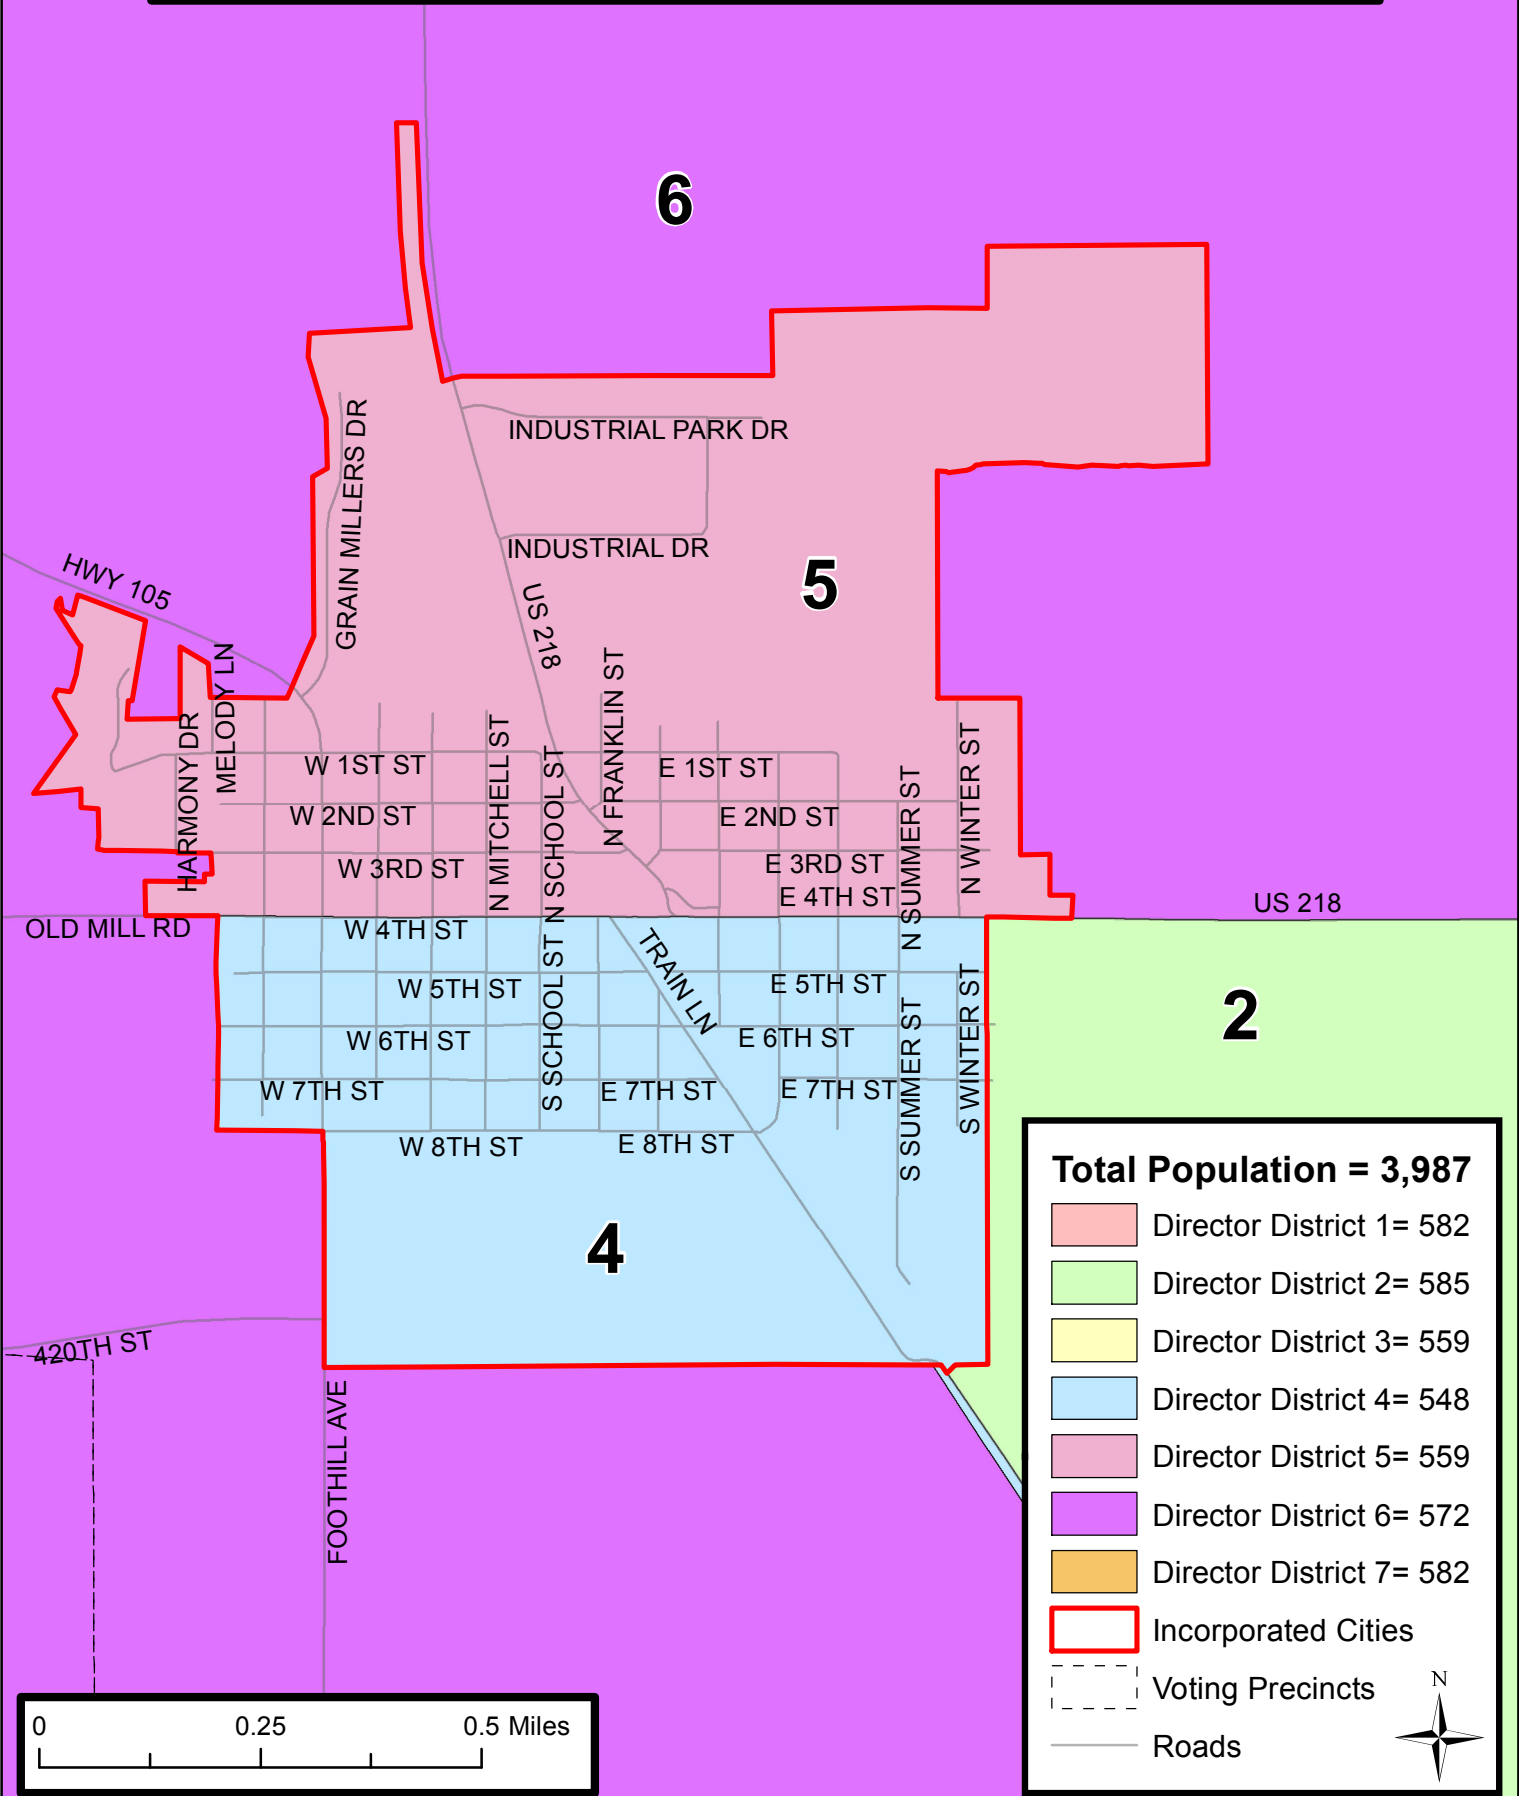

# St. Ansgar CSD: Director District Boundaries

Based on 2010 Census Population Data - Adopted by School Board on May 7, 2012  
Approved by Secretary of State on May 10, 2012

### Total Population = 3,987

- Director District 1= 582
- Director District 2= 585
- Director District 3= 559
- Director District 4= 548
- Director District 5= 559
- Director District 6= 572
- Director District 7= 582
- Incorporated Cities

- Voting Precincts
- Roads