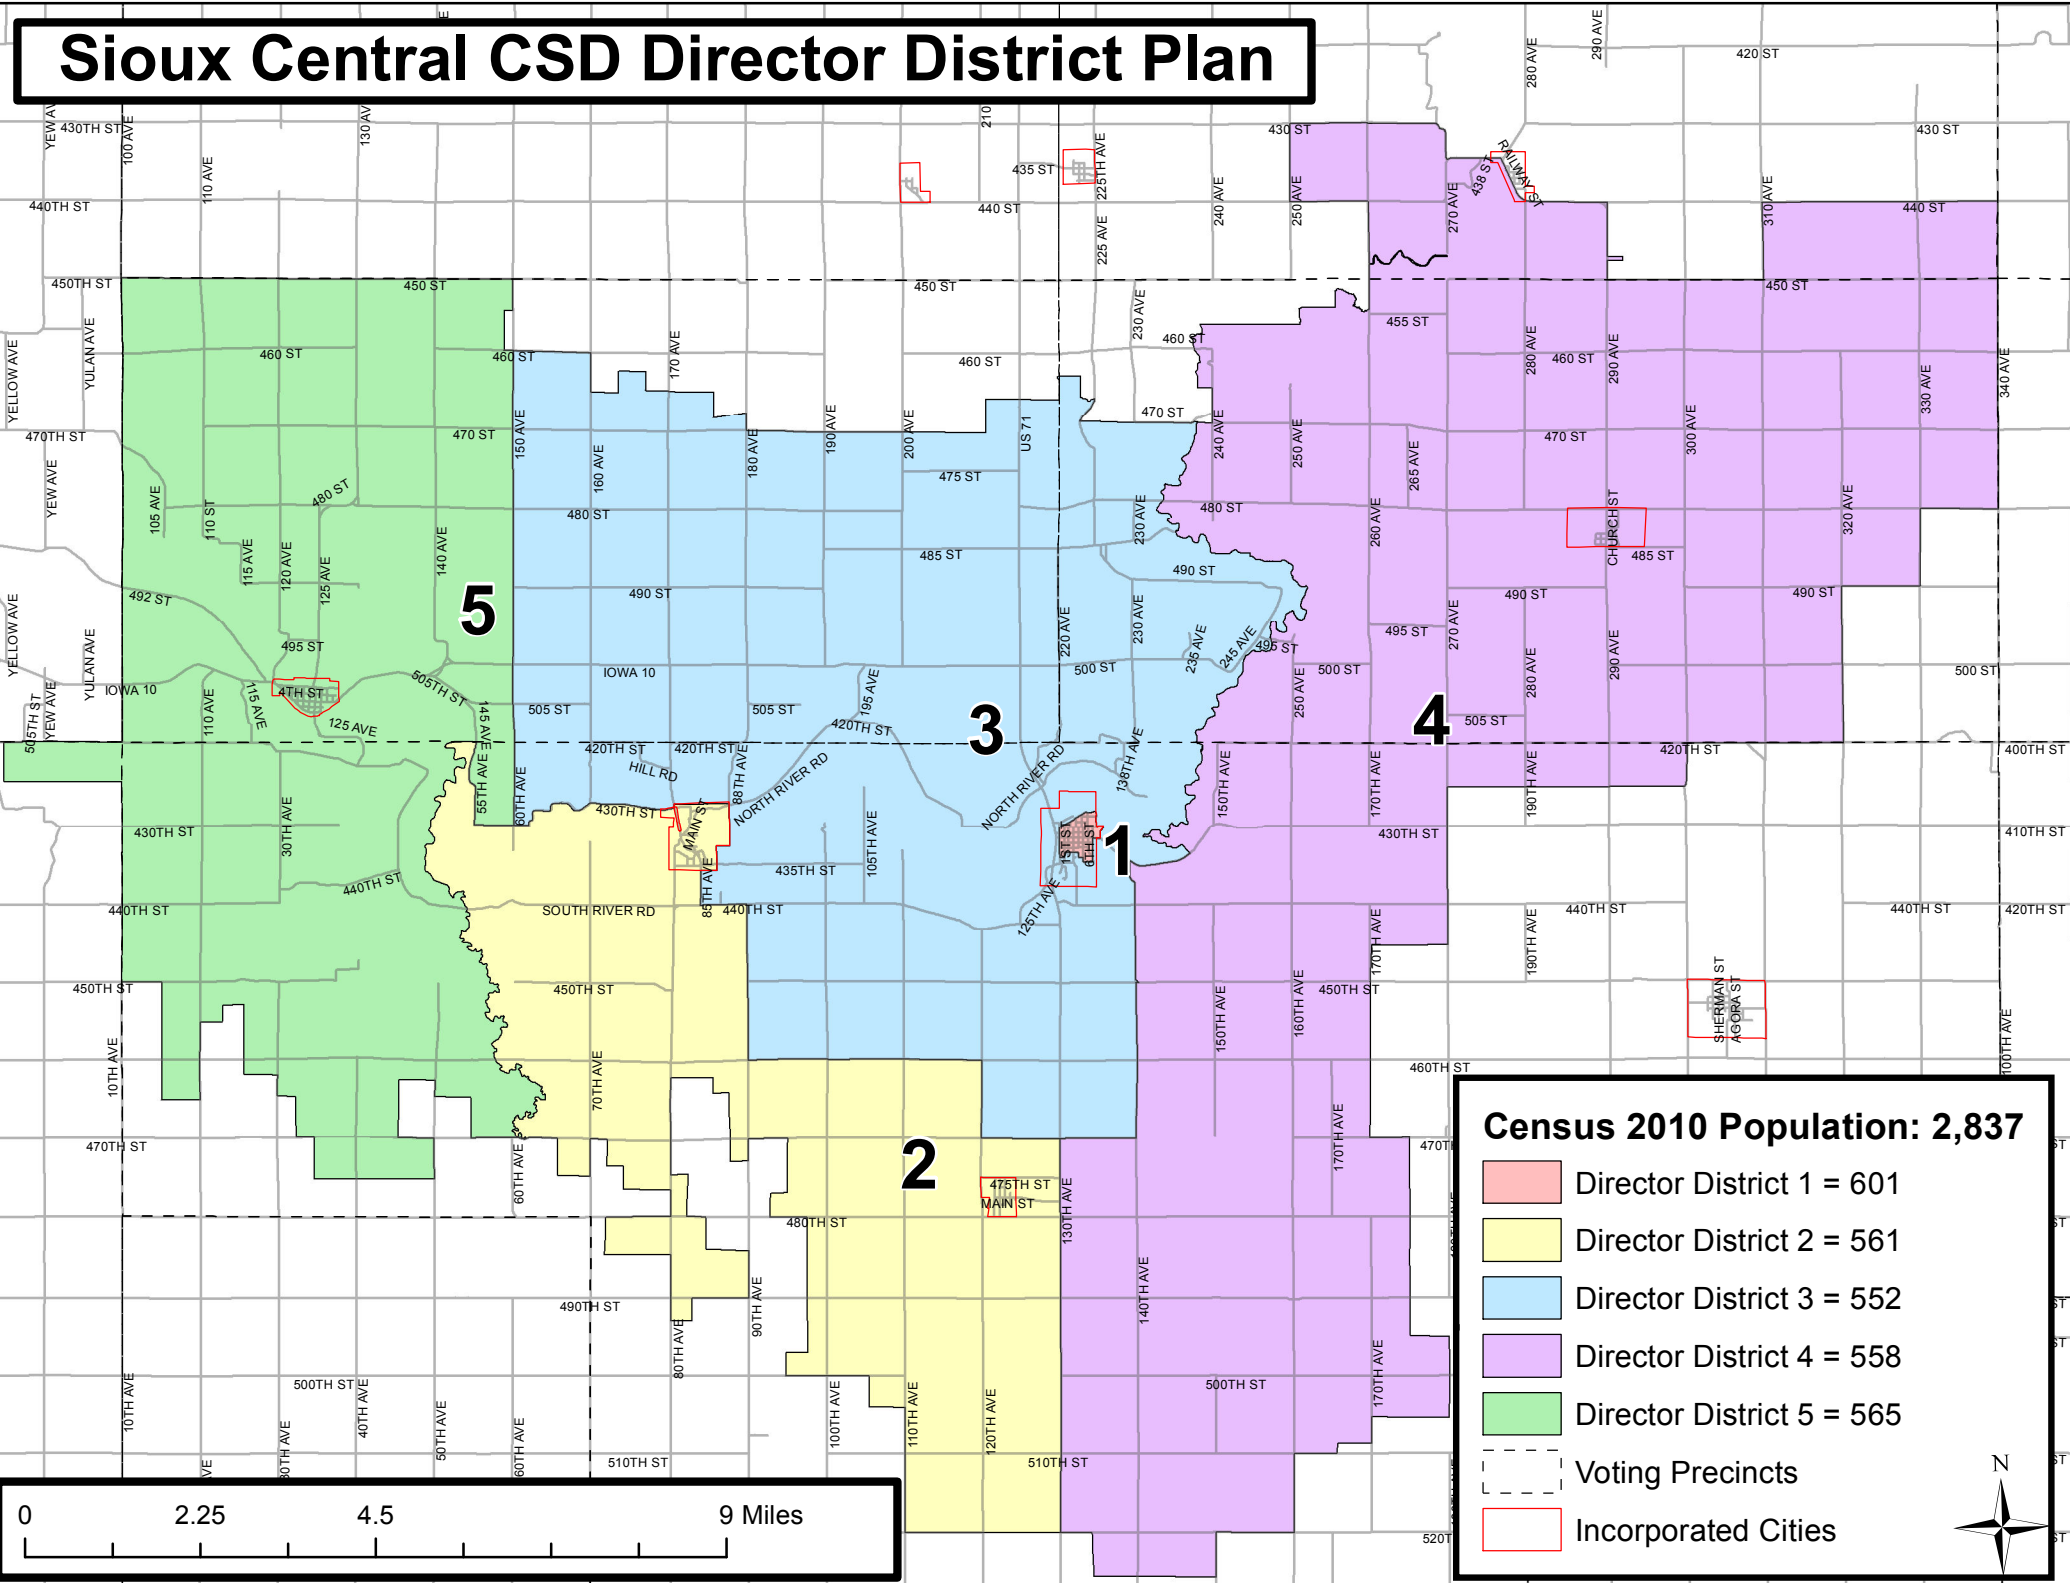

# Sioux Central CSD Director District Plan

**Census 2010 Population: 2,837**

- Director District 1 = 601
- Director District 2 = 561
- Director District 3 = 552
- Director District 4 = 558
- Director District 5 = 565
- Voting Precincts
- Incorporated Cities