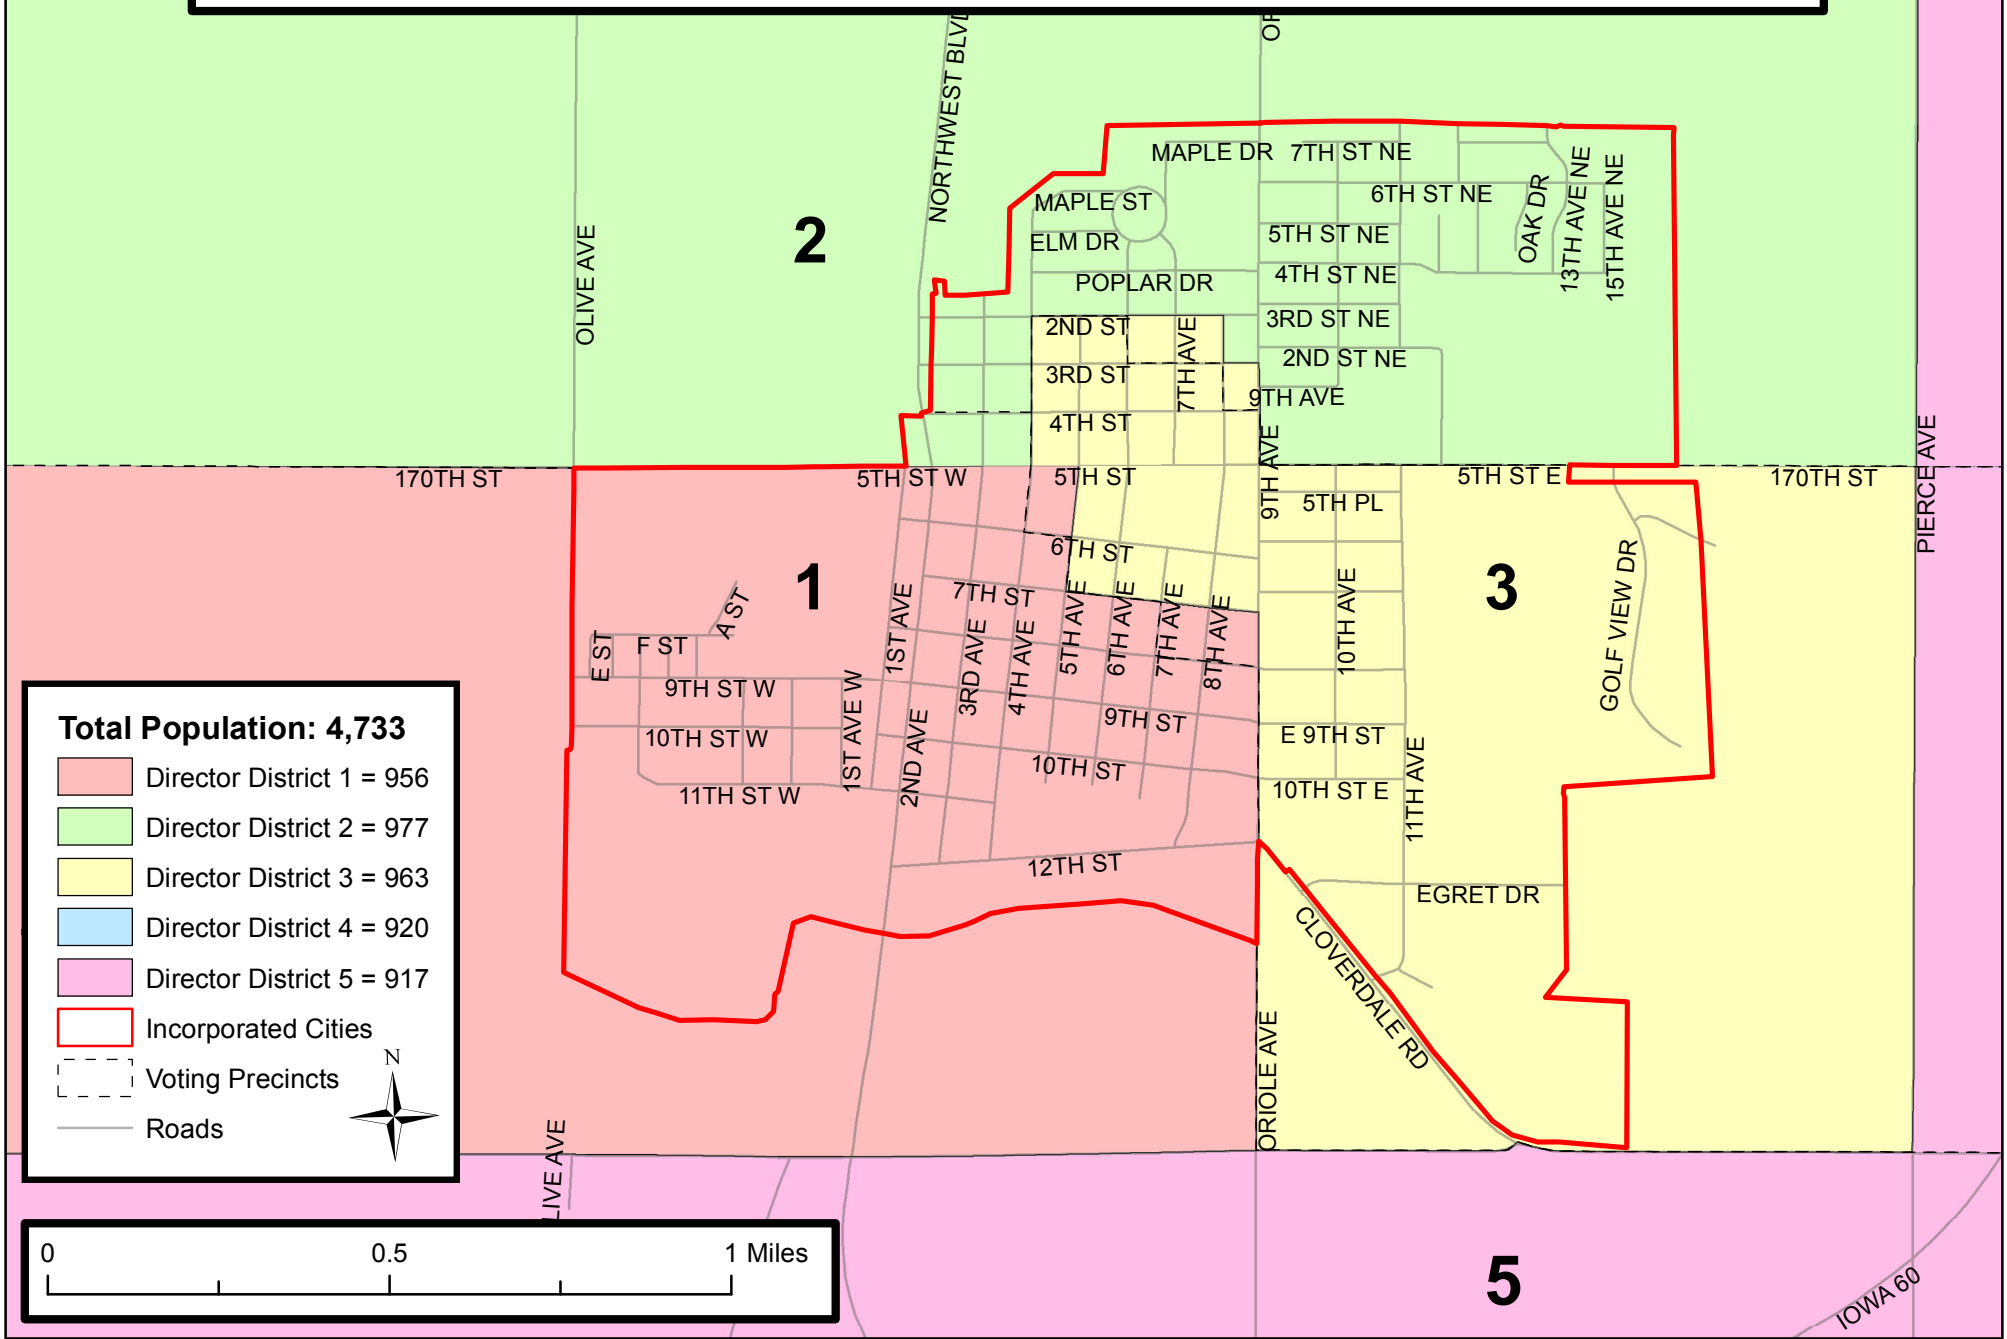

Sibley-Ocheyedan CSD: Director District Boundaries - City of Sibley

Based on 2010 Census Population Data - Adopted by School Board on April 10, 2012

Approved by Secretary of State on May 9, 2012

Total Population: 4,733

- Director District 1 = 956
- Director District 2 = 977
- Director District 3 = 963
- Director District 4 = 920
- Director District 5 = 917

- Incorporated Cities
- Voting Precincts
- Roads