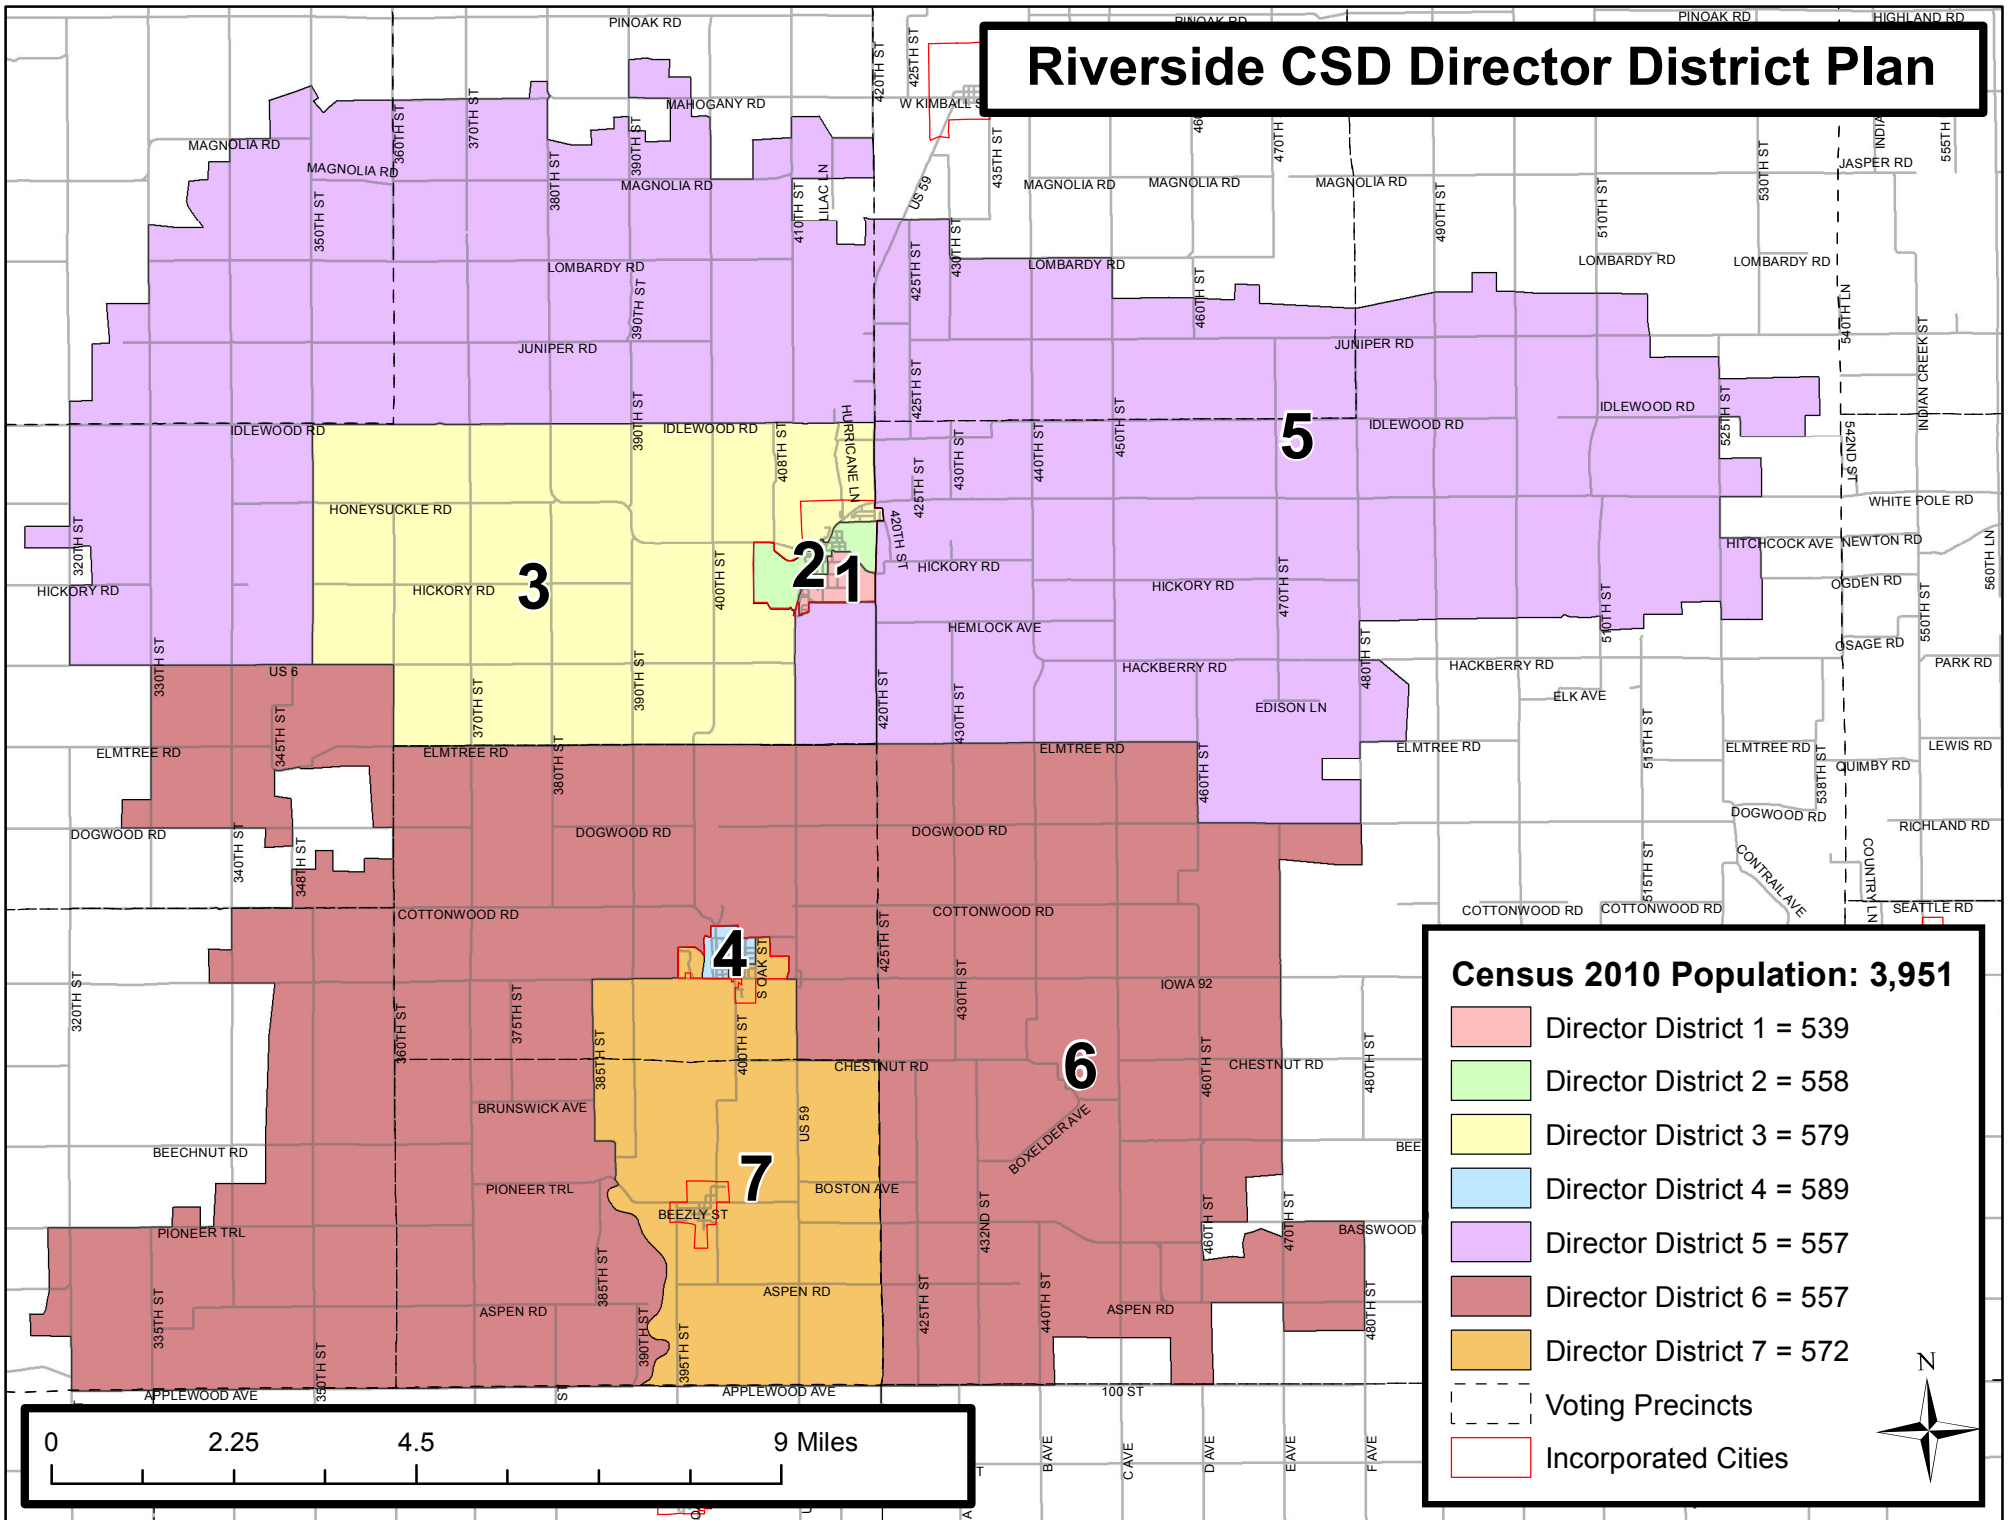

Riverside CSD Director District Plan

Census 2010 Population: 3,951

- Director District 1 = 539
- Director District 2 = 558
- Director District 3 = 579
- Director District 4 = 589
- Director District 5 = 557
- Director District 6 = 557
- Director District 7 = 572

- Voting Precincts
- Incorporated Cities