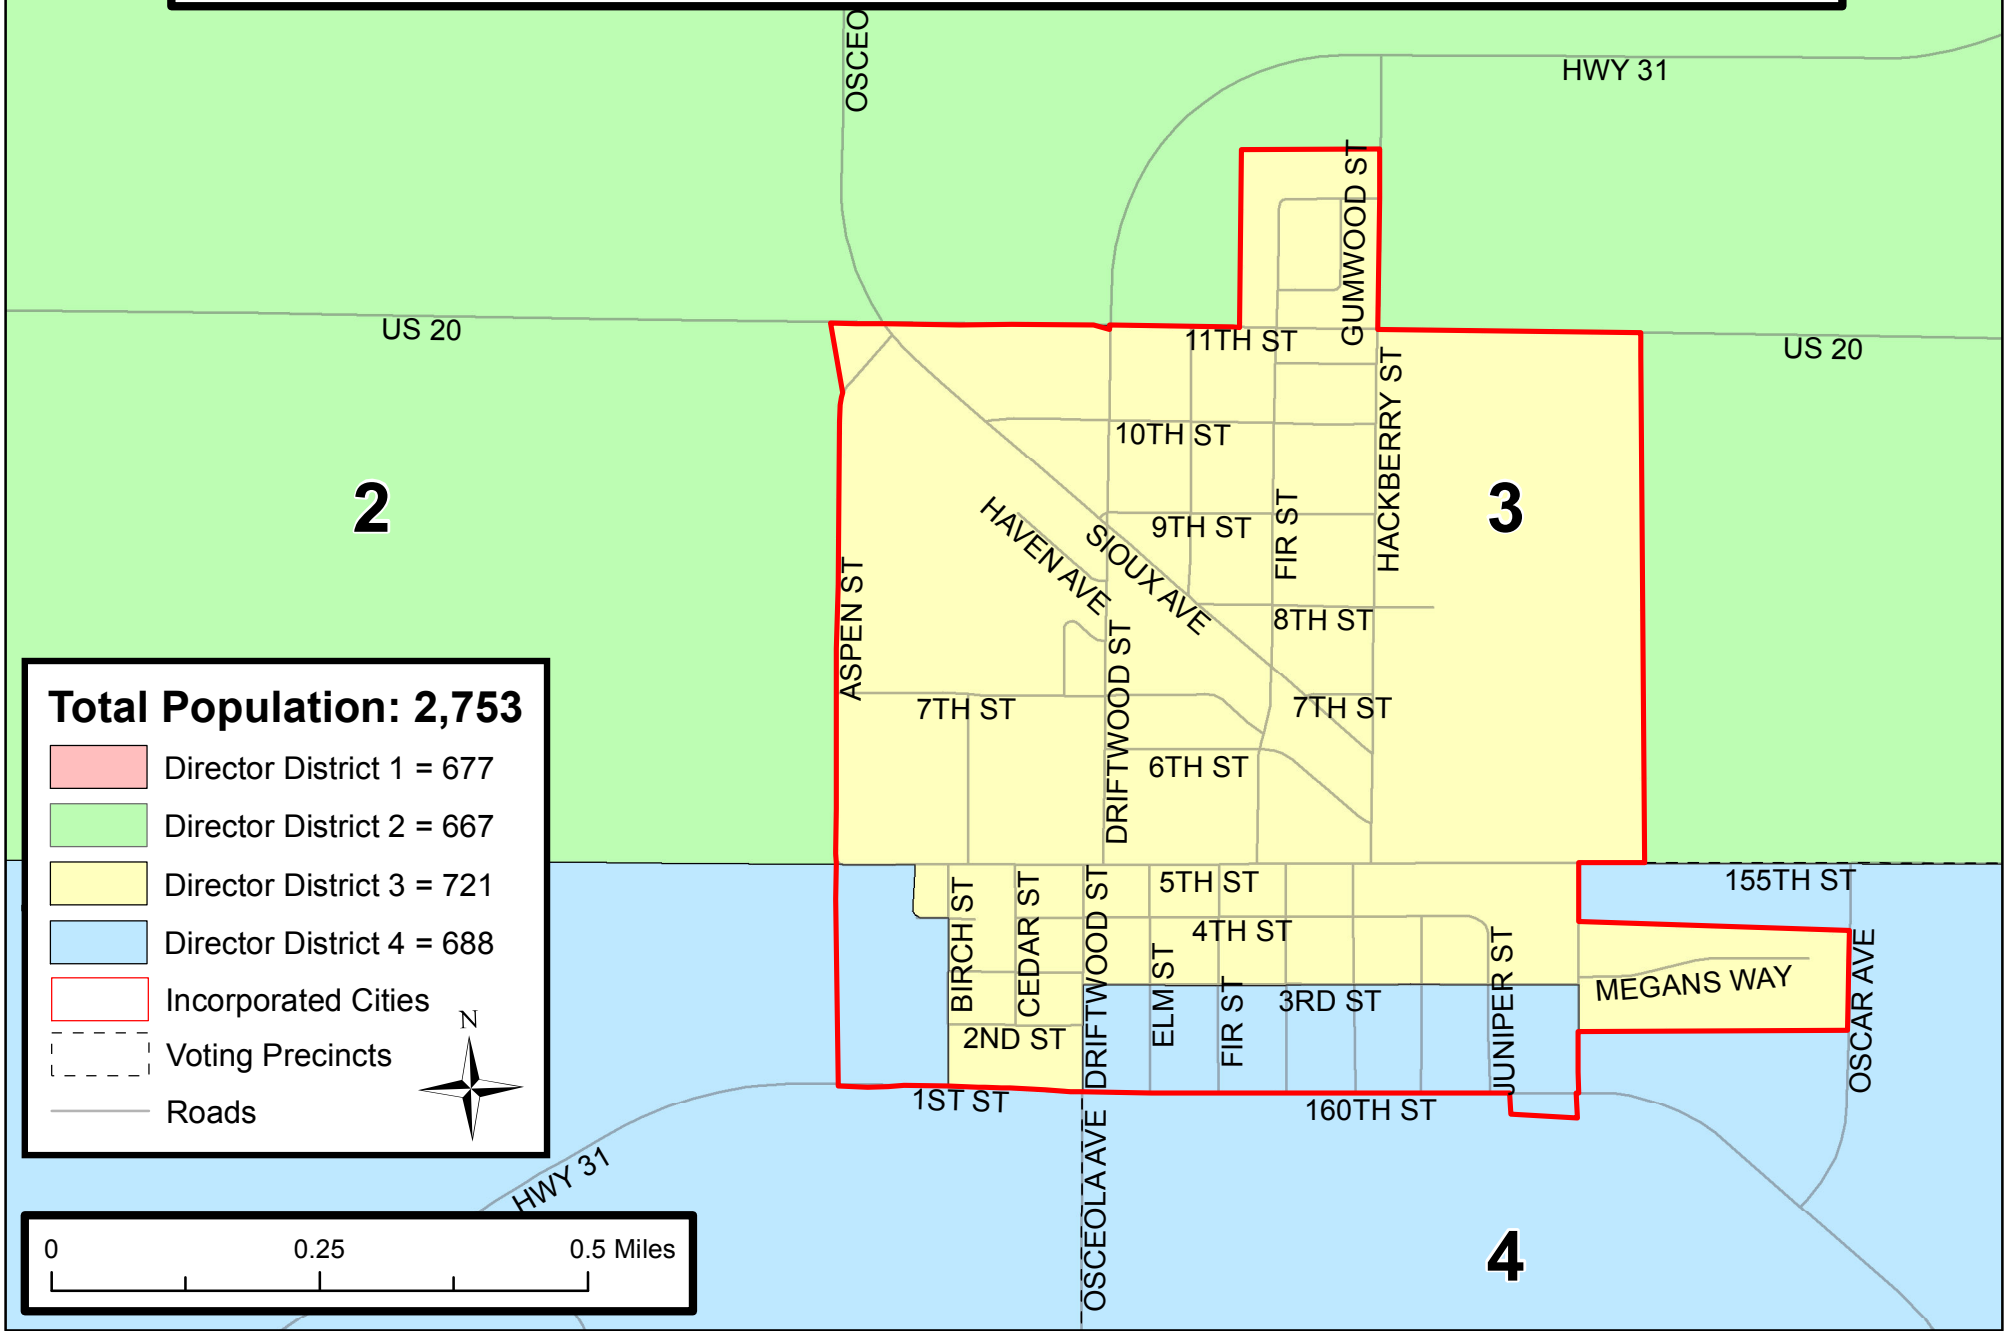

River Valley CSD: Director District Boundaries - City of Correctionville

Based on 2010 Census Population Data - Adopted by School Board on April 16, 2012
Approved by Secretary of State on May 9, 2012

Total Population: 2,753

- Director District 1 = 677
- Director District 2 = 667
- Director District 3 = 721
- Director District 4 = 688
- Incorporated Cities
- Voting Precincts
- Roads

0 0.25 0.5 Miles