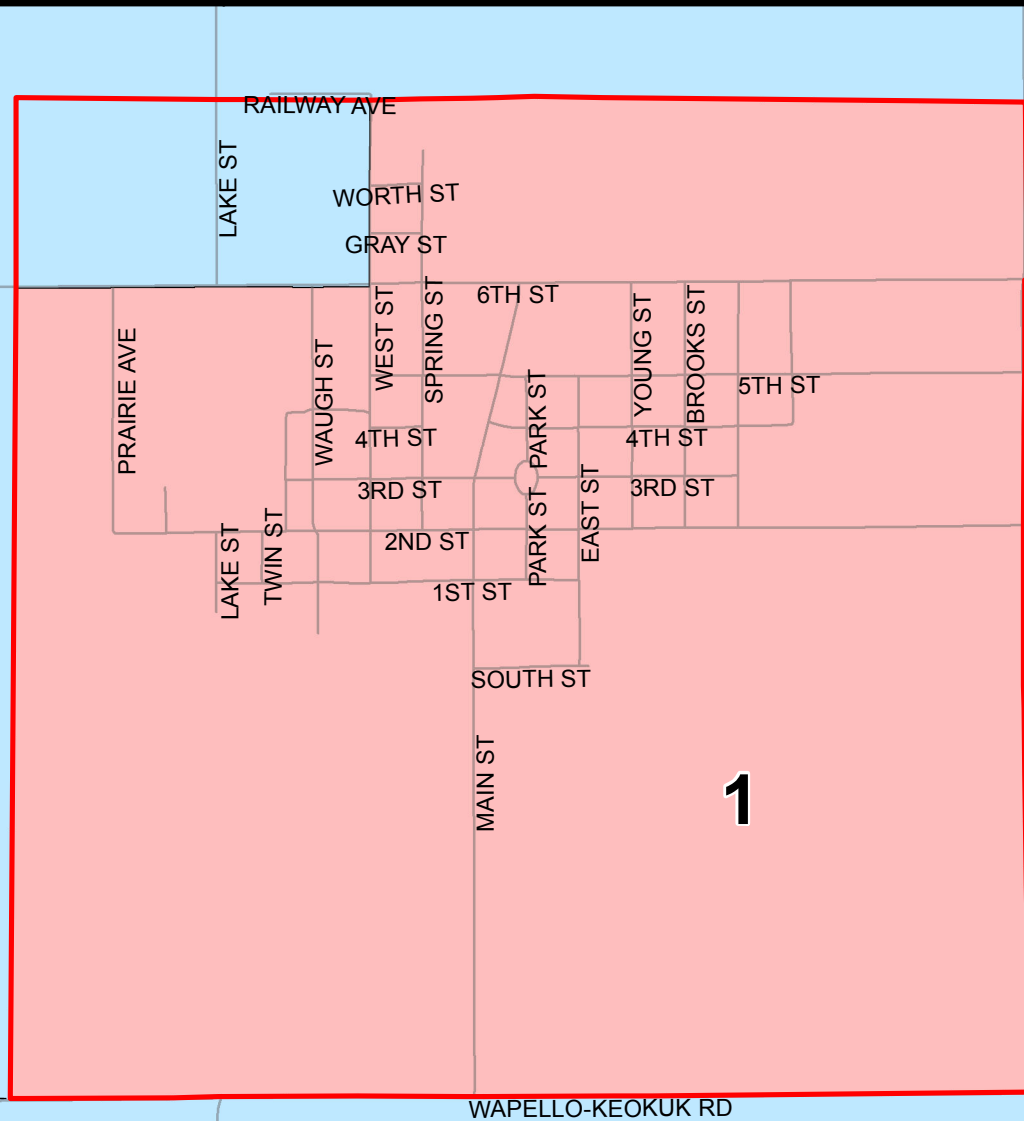

Pekin Community School District: Director District Boundaries - City of Hedrick

Based on 2010 Census Population Data - Adopted by School Board on May 14, 2012
Approved by Secretary of State on May 22, 2012

4

1

Total Population = 3,728

- Director District 1 = 722
- Director District 2 = 743
- Director District 3 = 761
- Director District 4 = 758
- Director District 5 = 744

 Incorporated Cities

 Voting Precincts

 Roads