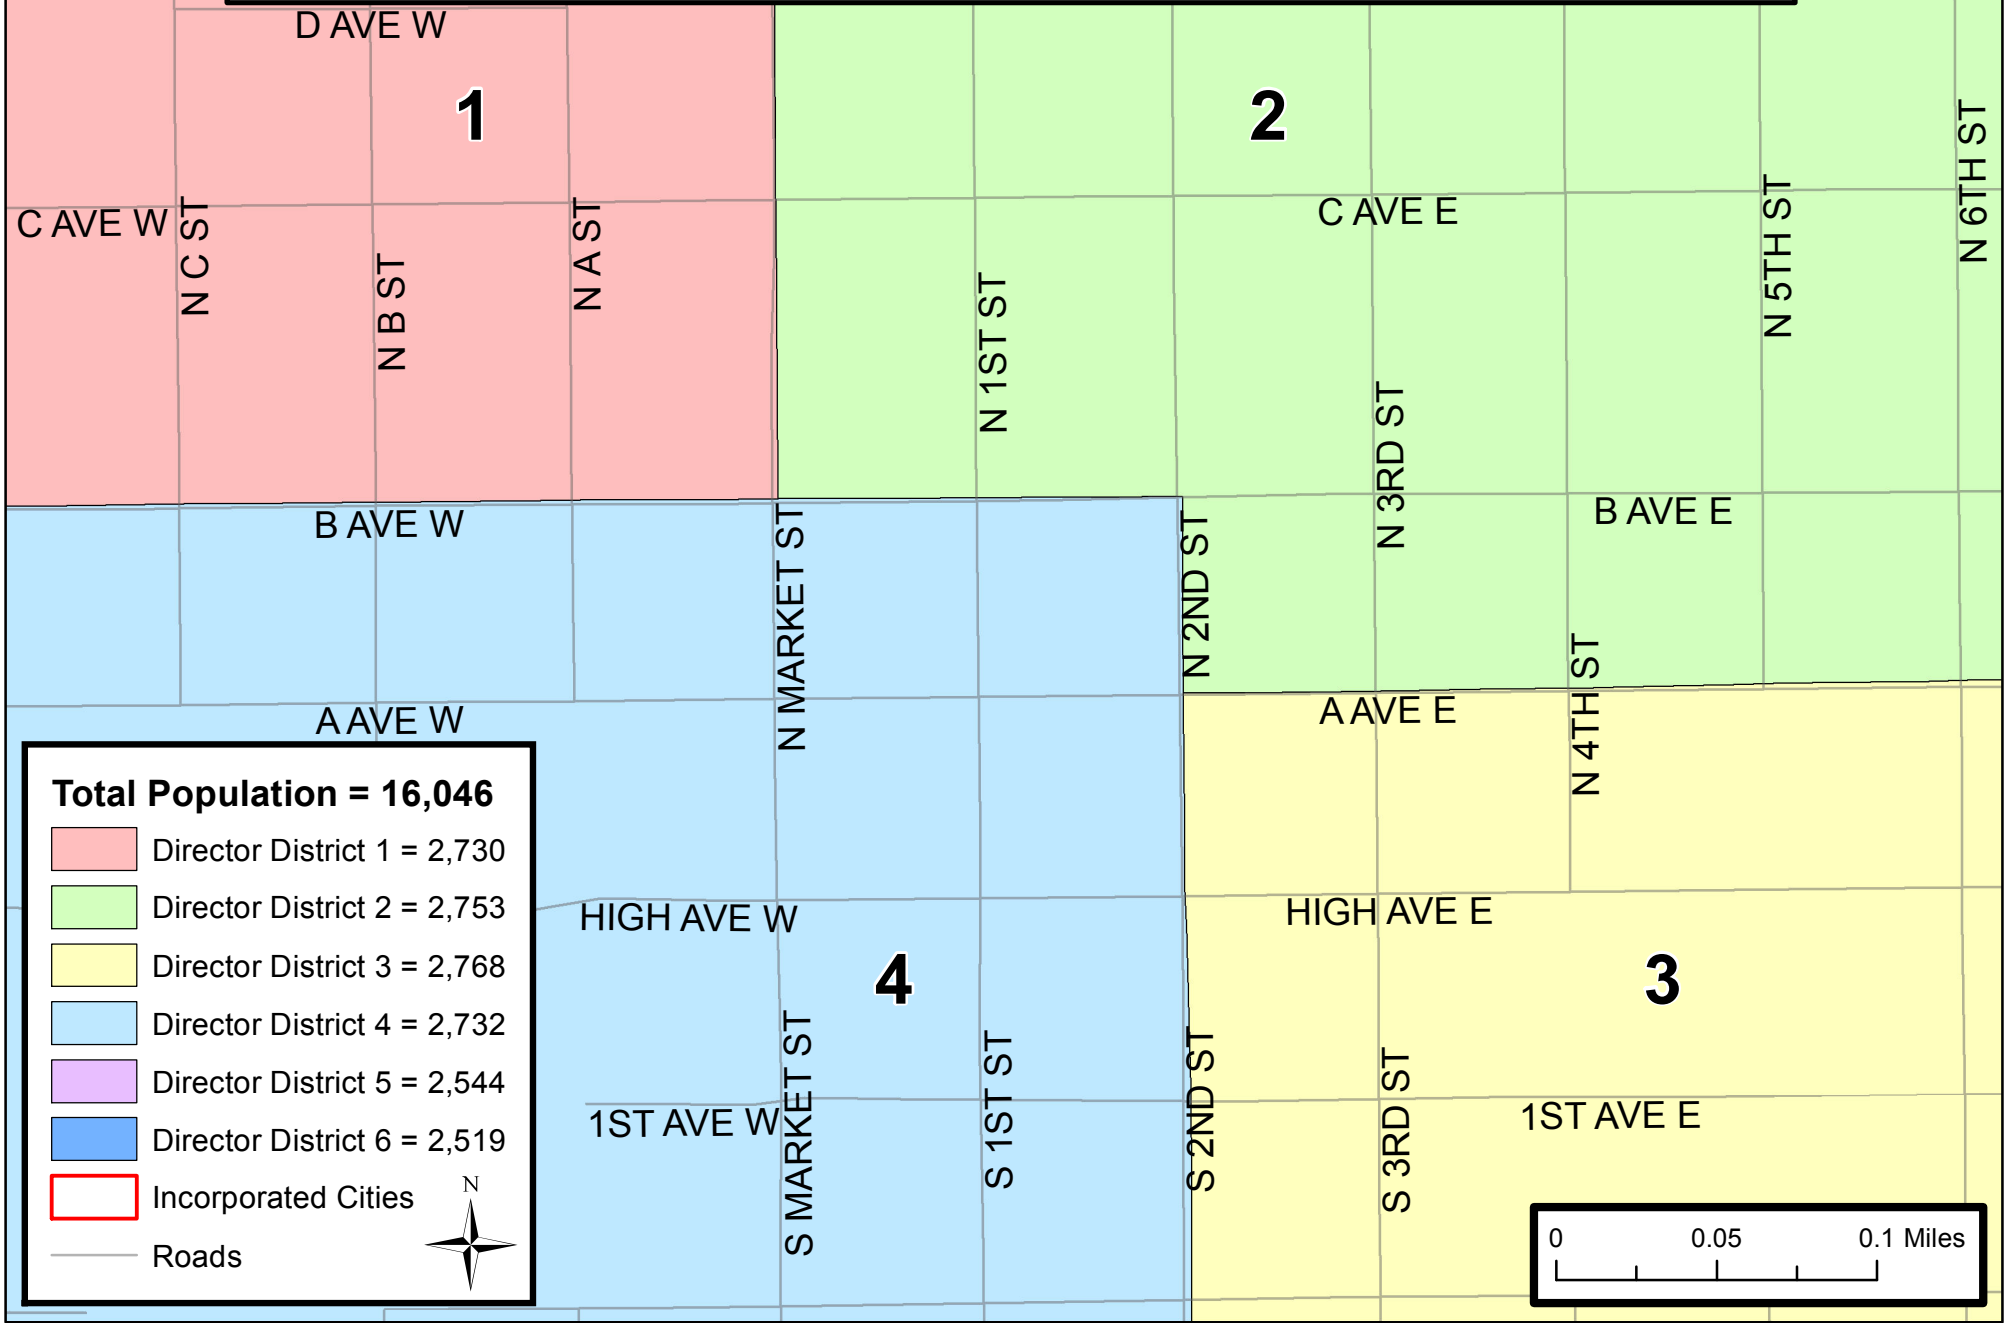

Oskaloosa CSD: Director District Boundaries - Central Oskaloosa

Based on 2010 Census Population Data - Adopted by School Board on May 15, 2012
Approved by Secretary of State on May 16, 2012

Total Population = 16,046

- Director District 1 = 2,730
- Director District 2 = 2,753
- Director District 3 = 2,768
- Director District 4 = 2,732
- Director District 5 = 2,544
- Director District 6 = 2,519
- Incorporated Cities
- Roads