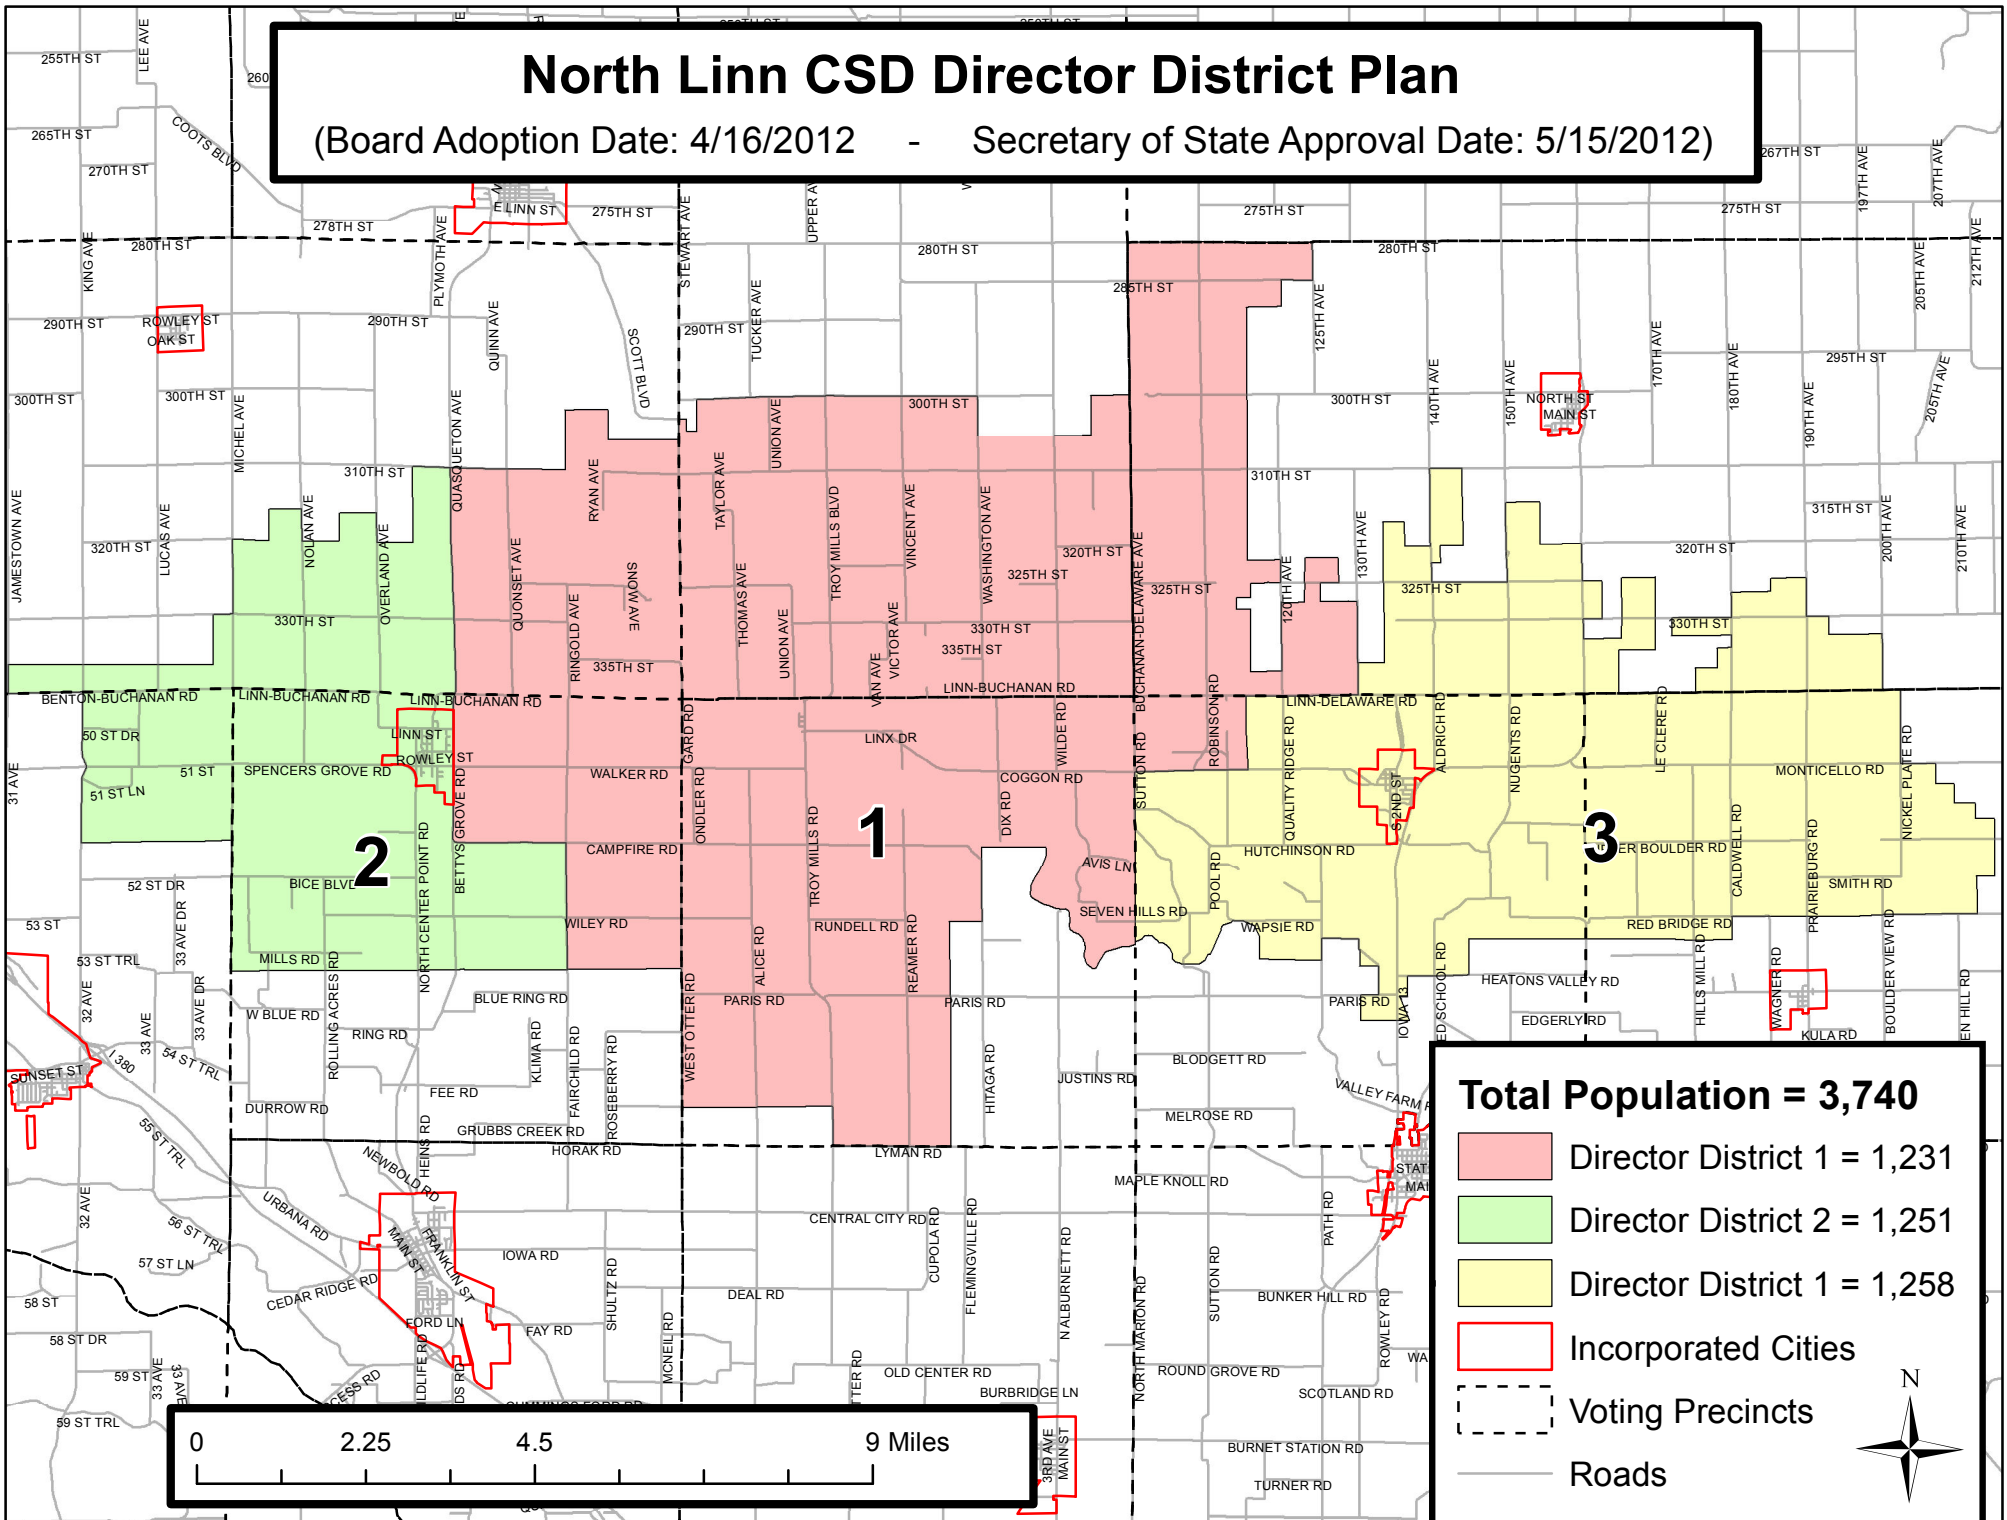

# North Linn CSD Director District Plan

(Board Adoption Date: 4/16/2012 - Secretary of State Approval Date: 5/15/2012)

**Total Population = 3,740**

Director District 1 = 1,231

Director District 2 = 1,251

Director District 3 = 1,258

Incorporated Cities

Voting Precincts

Roads