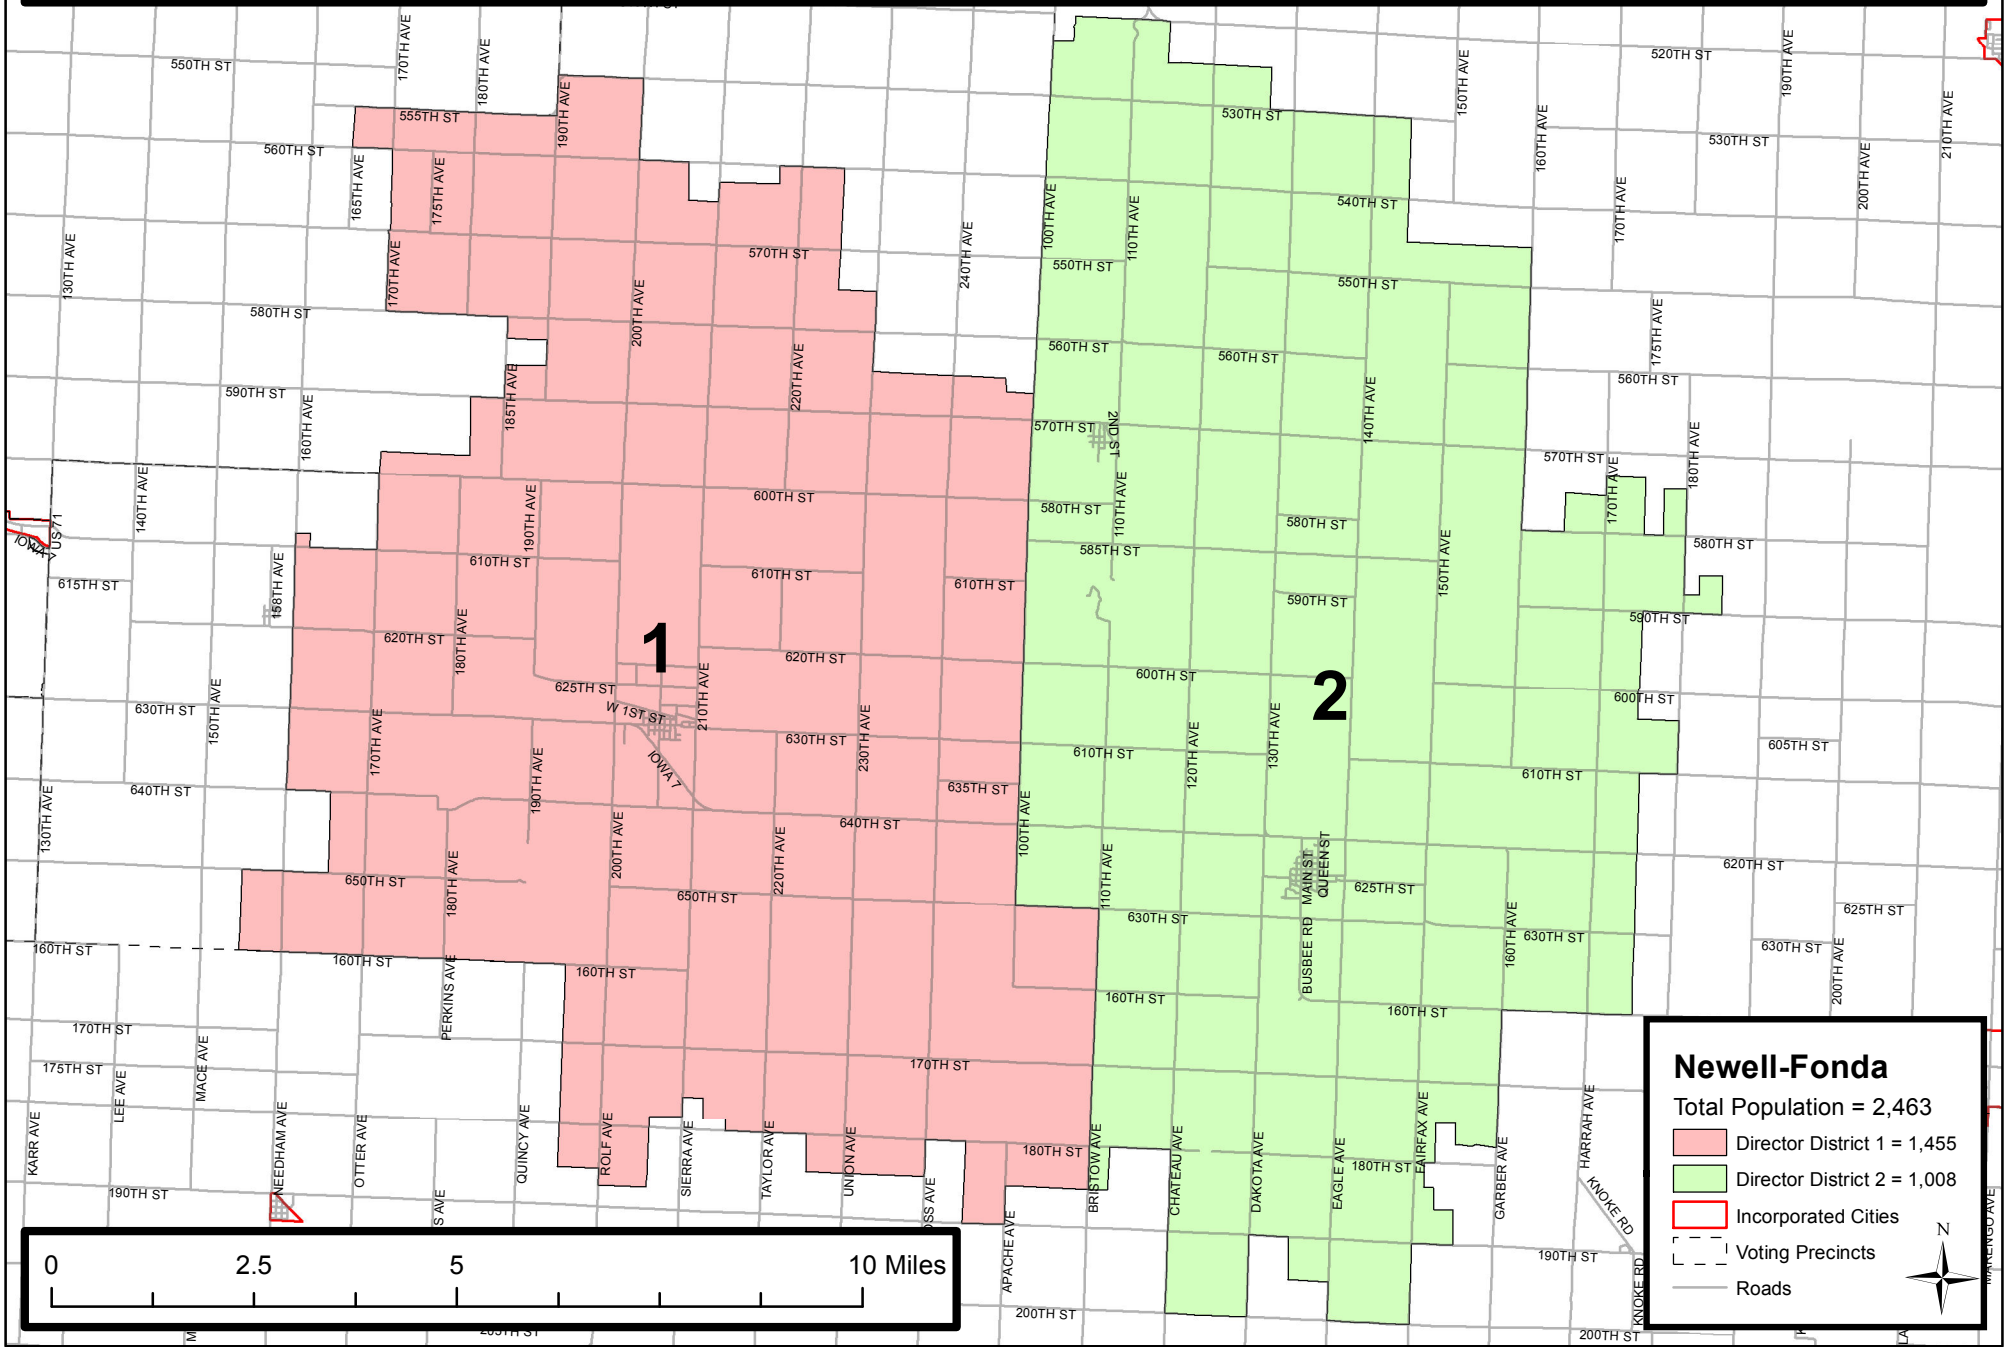

Newell-Fonda: Director District Boundaries

Based on 2010 Census Population Data - Adopted by School Board on March 5, 2012

Approved by Secretary of State on March 8, 2012

Newell-Fonda

Total Population = 2,463

Director District 1 = 1,455

Director District 2 = 1,008

Incorporated Cities

Voting Precincts

Roads