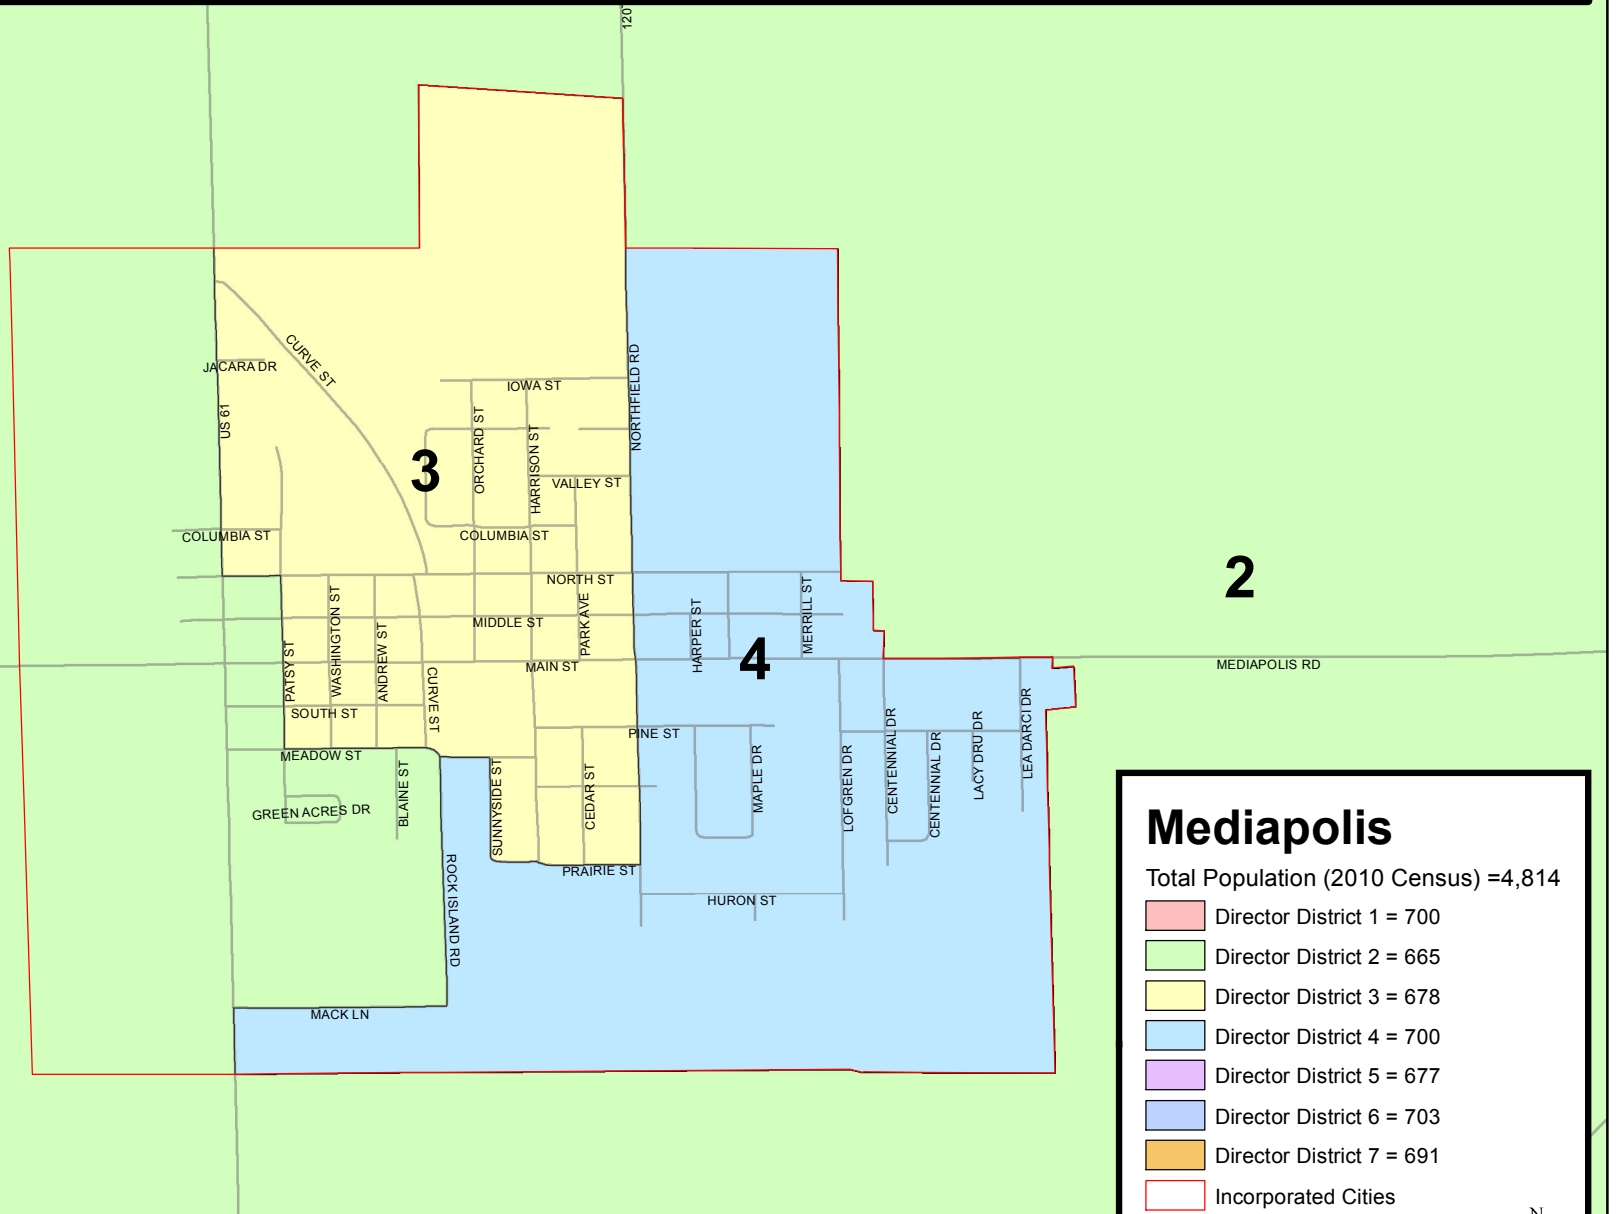

# Mediapolis: Director District Boundaries

Based on 2010 Census Population Data - Adopted by School Board on May 14, 2012  
Approved by Seretary of State on May16, 2012

### Mediapolis

Total Population (2010 Census) =4,814

- Director District 1 = 700
- Director District 2 = 665
- Director District 3 = 678
- Director District 4 = 700
- Director District 5 = 677
- Director District 6 = 703
- Director District 7 = 691
- Incorporated Cities
- Voting Precincts
- Roads