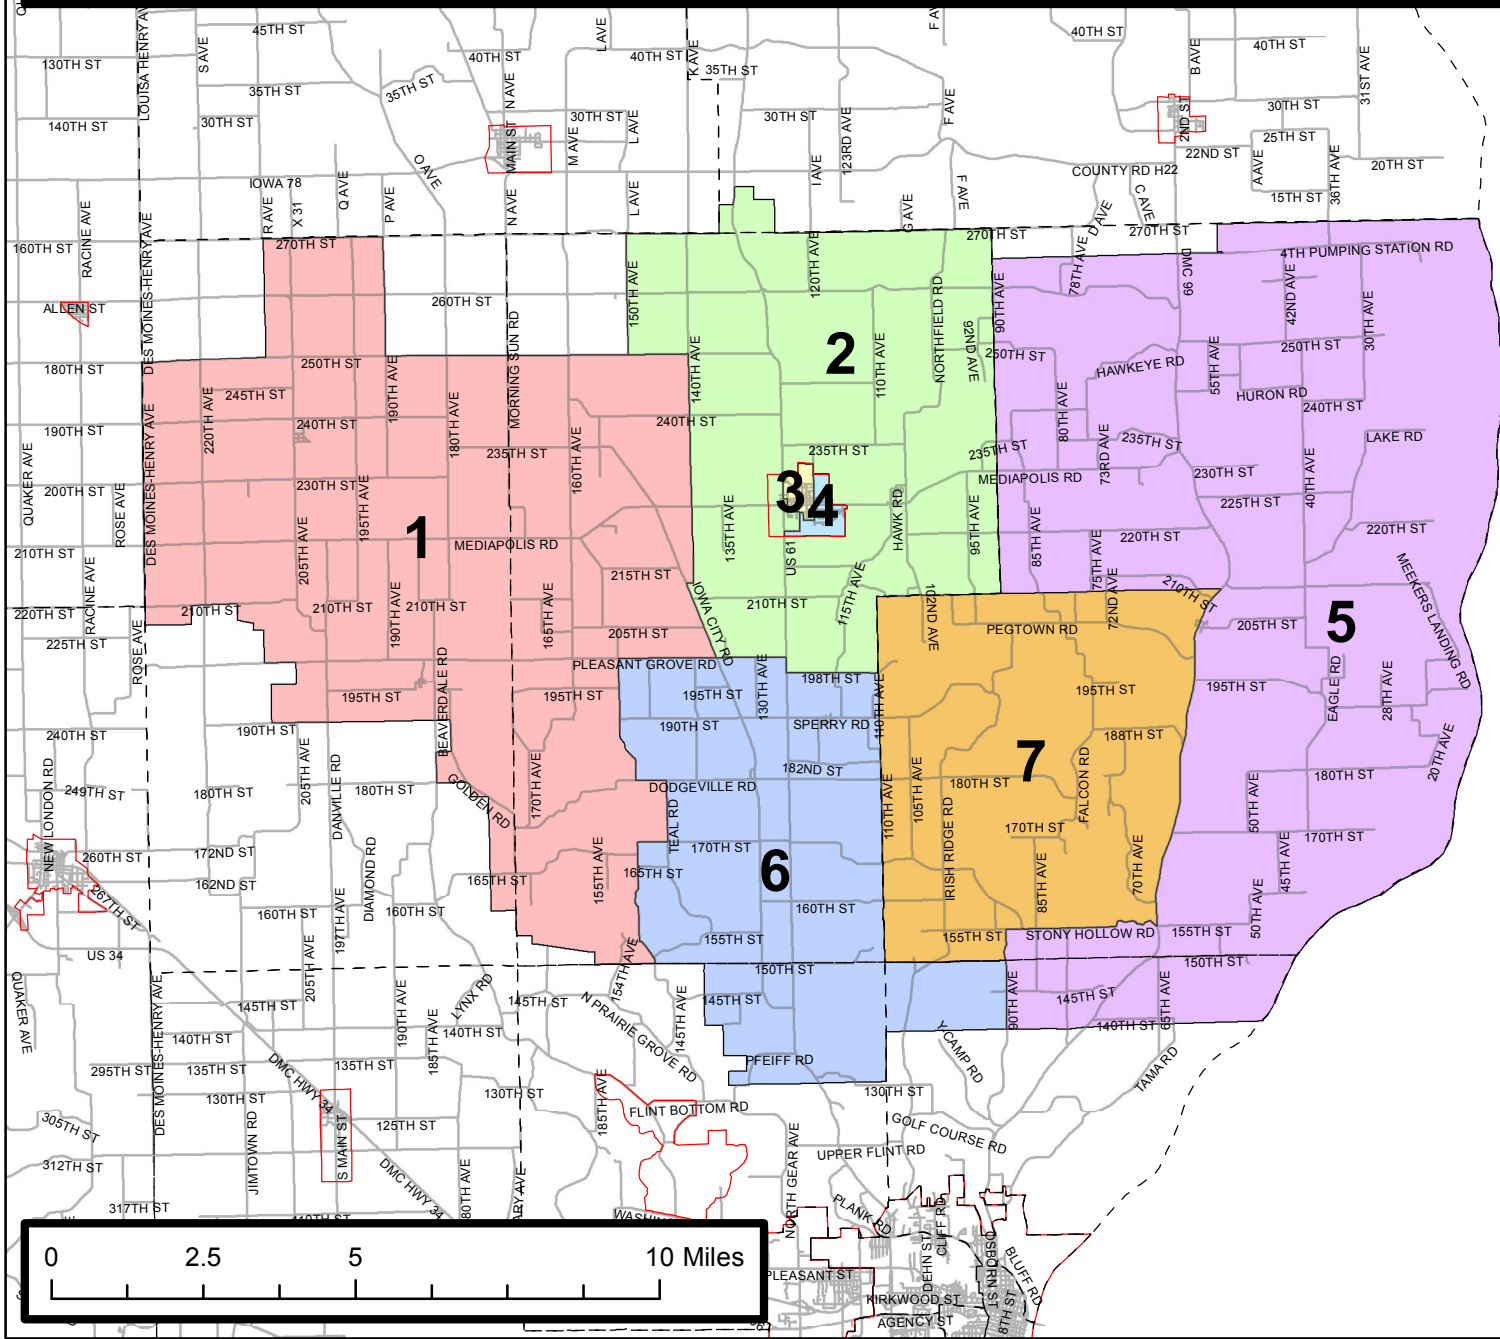

Mediapolis: Director District Boundaries

Based on 2010 Census Population Data - Adopted by School Board on May 14, 2012
Approved by Seretary of State on May 16, 2012

Mediapolis

Total Population (2010 Census) = 4,814

- Director District 1 = 700
- Director District 2 = 665
- Director District 3 = 678
- Director District 4 = 700
- Director District 5 = 677
- Director District 6 = 703
- Director District 7 = 691
- Incorporated Cities
- Voting Precincts
- Roads