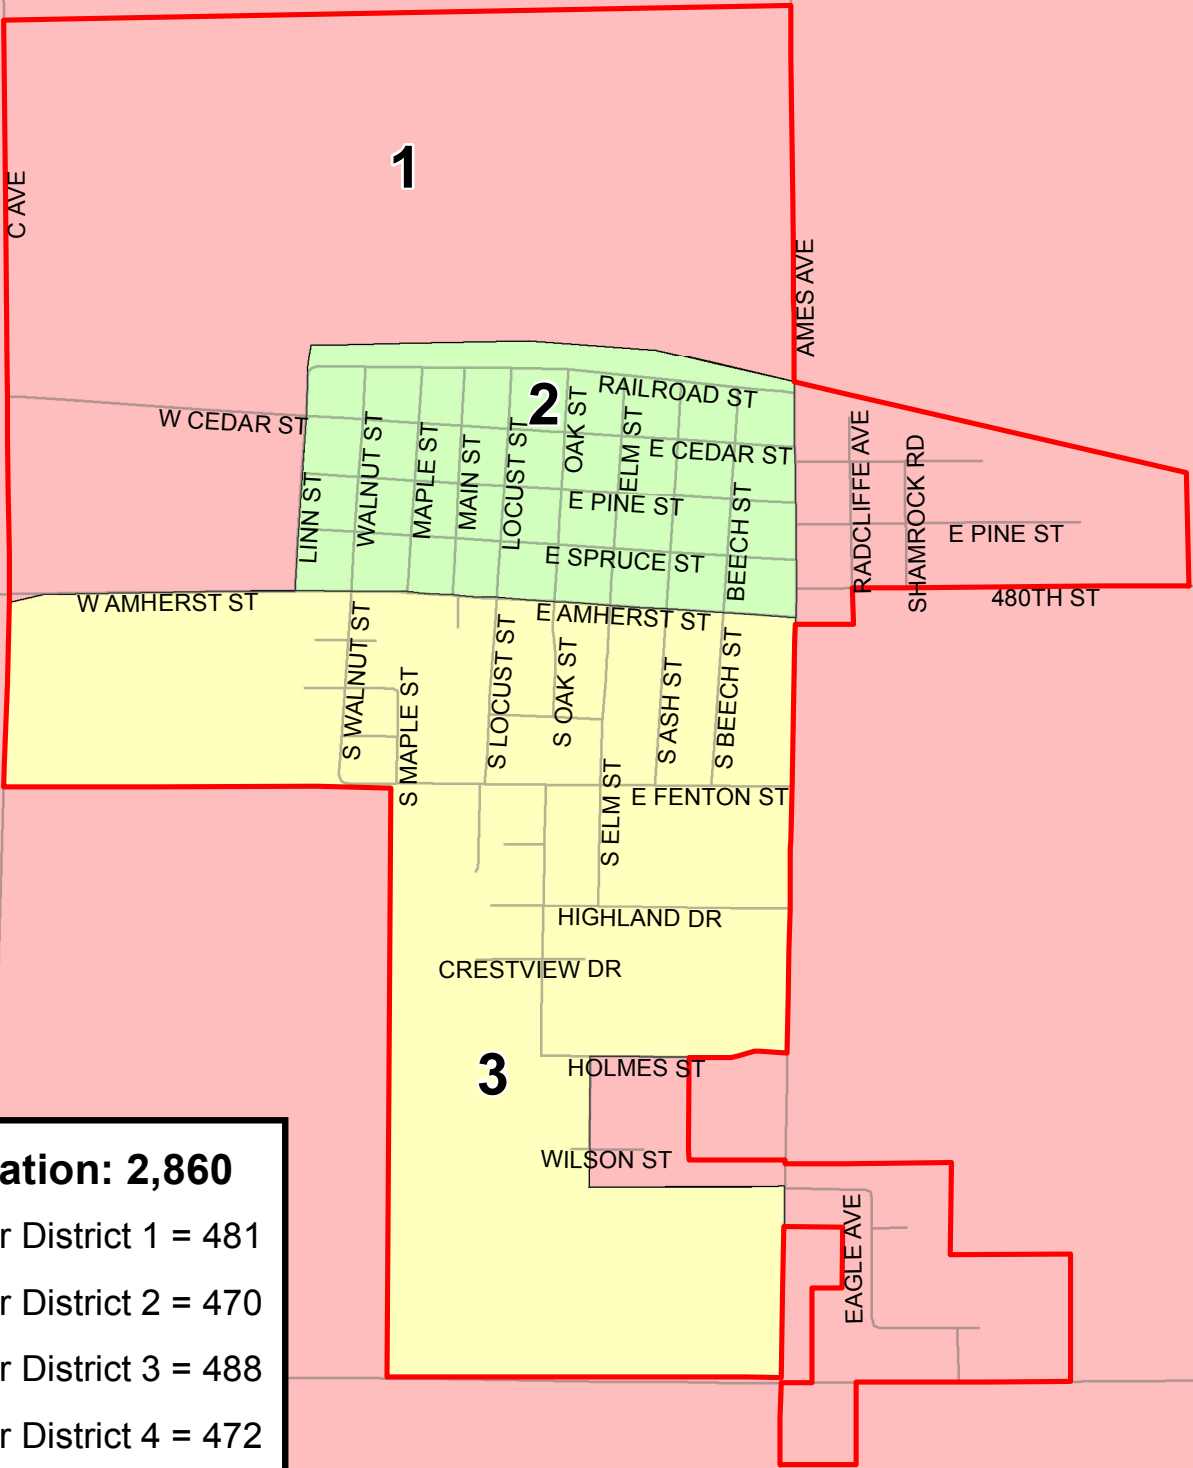

Marcus-Meriden-Cleghorn CSD: Director District Boundaries

1

2

3

Total Population: 2,860

- Director District 1 = 481
- Director District 2 = 470
- Director District 3 = 488
- Director District 4 = 472
- Director District 5 = 475
- Director District 6 = 474
- Incorporated Cities
- Voting Precincts
- Roads