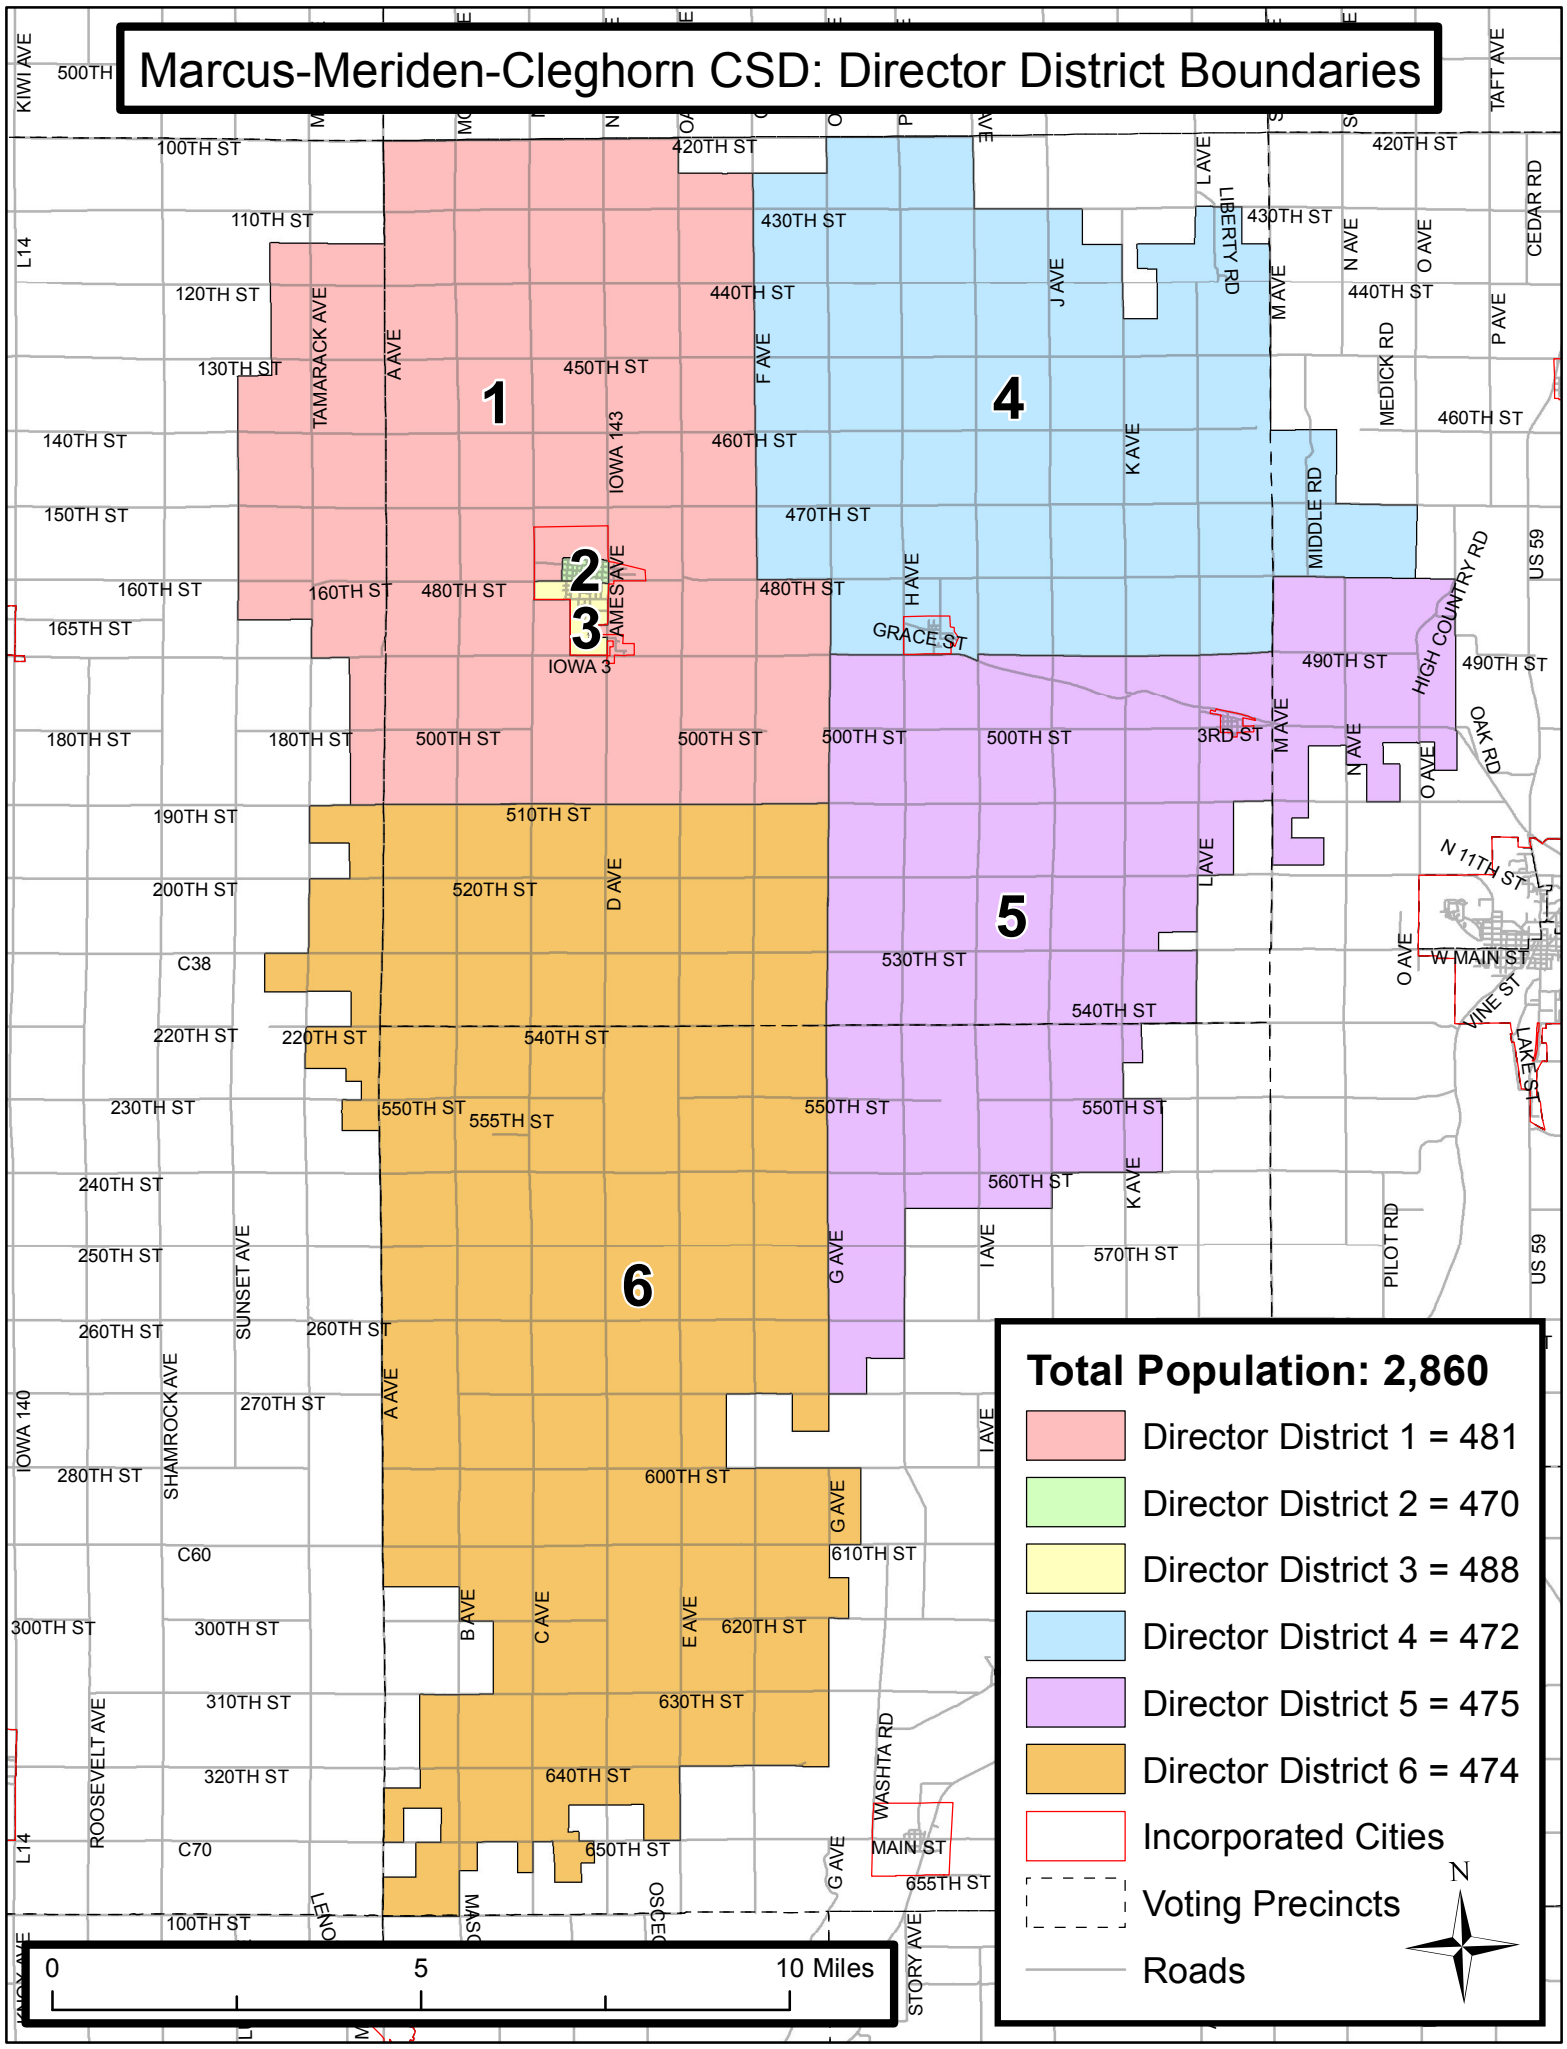

Marcus-Meriden-Cleghorn CSD: Director District Boundaries

Total Population: 2,860

- Director District 1 = 481
- Director District 2 = 470
- Director District 3 = 488
- Director District 4 = 472
- Director District 5 = 475
- Director District 6 = 474
- Incorporated Cities
- Voting Precincts
- Roads

0 5 10 Miles