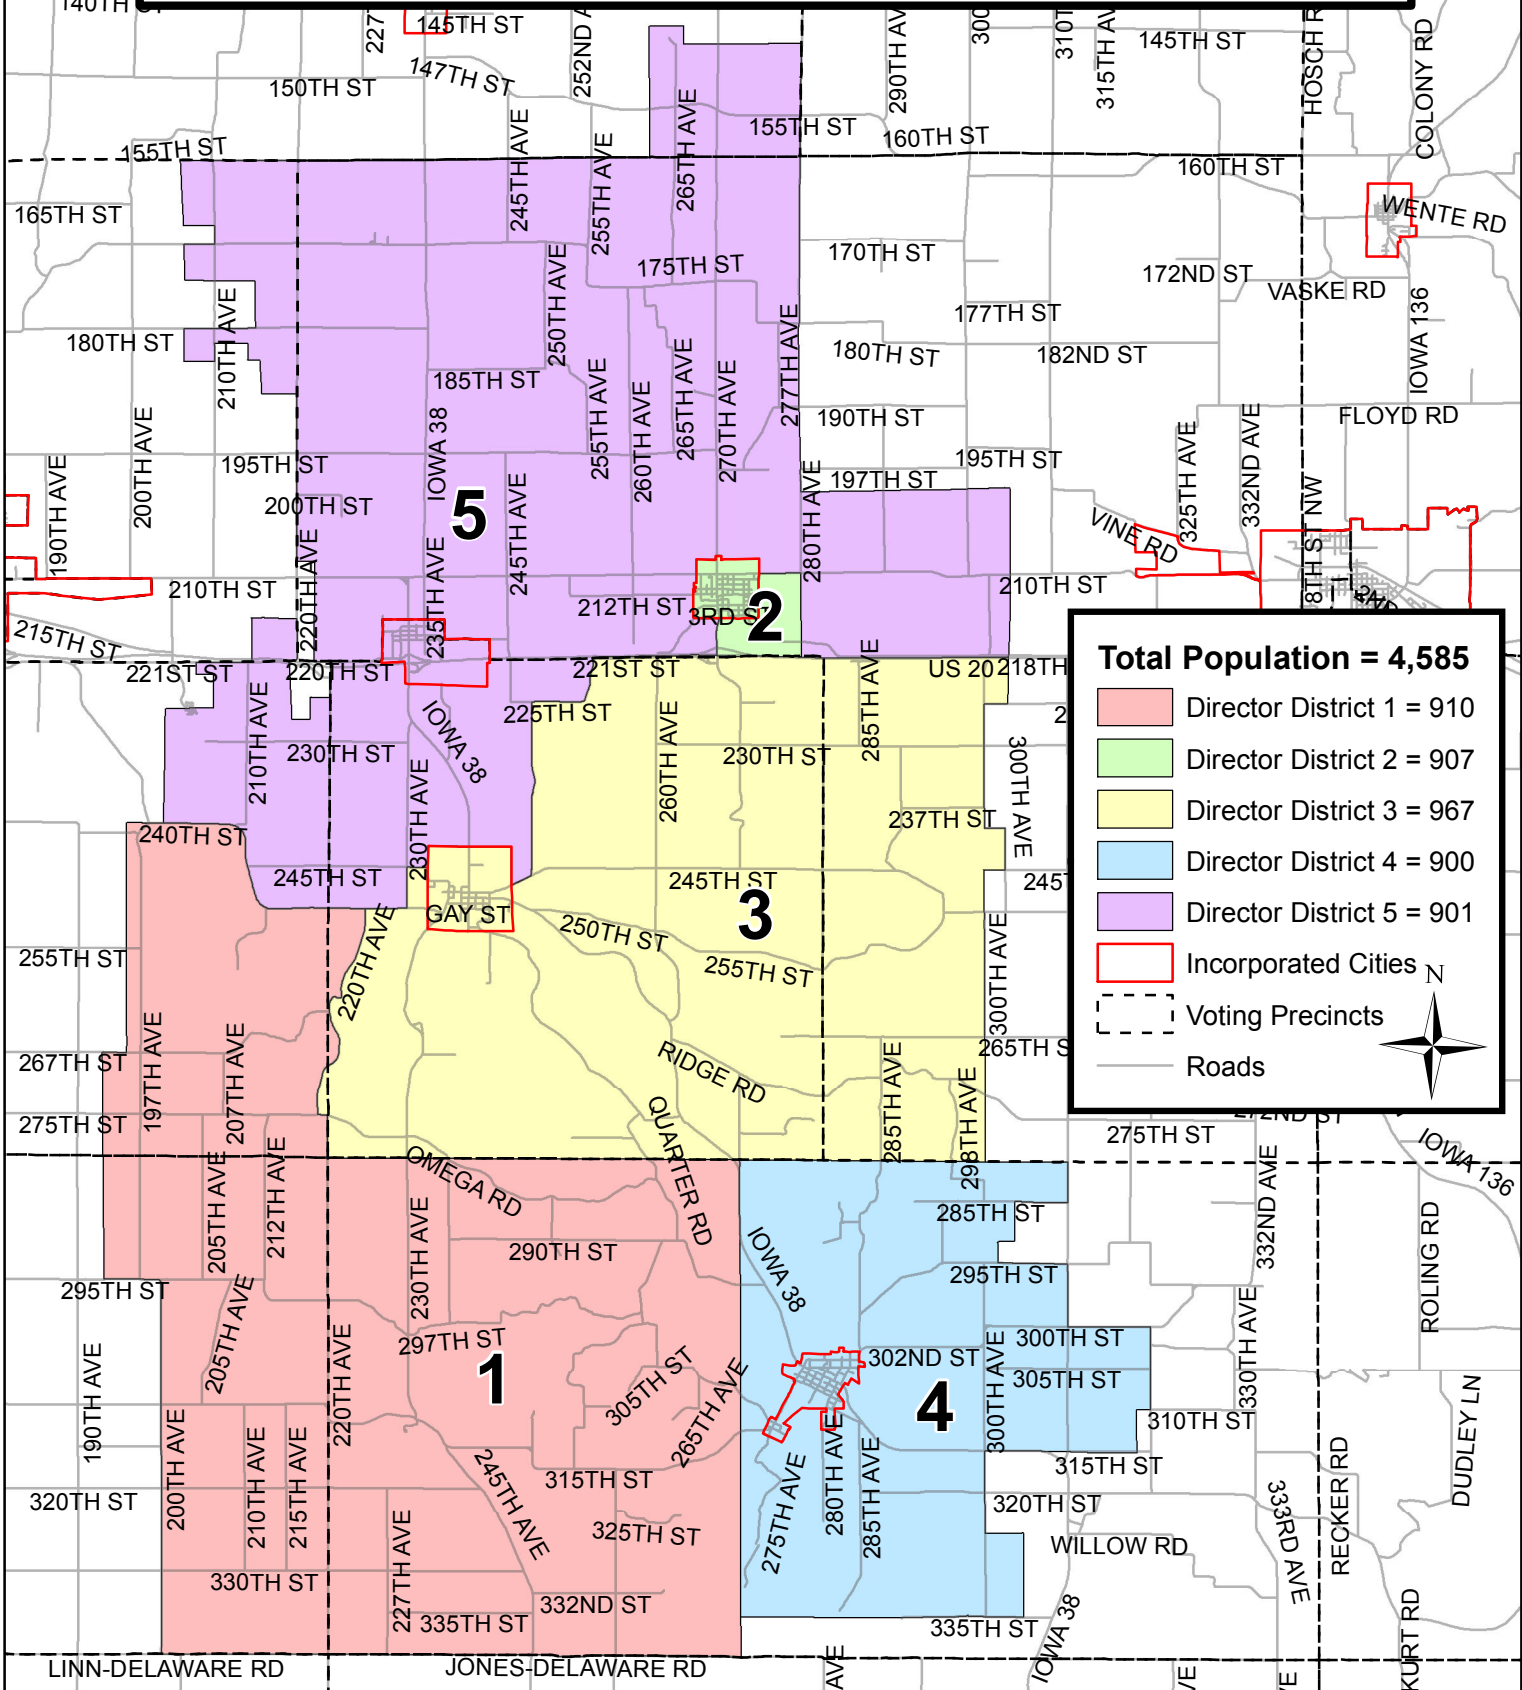

Maquoketa Valley CSD: Director District Boundaries

Based on 2010 Census Population Data - Adopted by School Board on March 30, 2012
Approved by Secretary of State on April 12, 2012

Total Population = 4,585

- Director District 1 = 910
- Director District 2 = 907
- Director District 3 = 967
- Director District 4 = 900
- Director District 5 = 901

Legend:
Incorporated Cities (Red outline)
Voting Precincts (Dashed line)
Roads (Grey line)