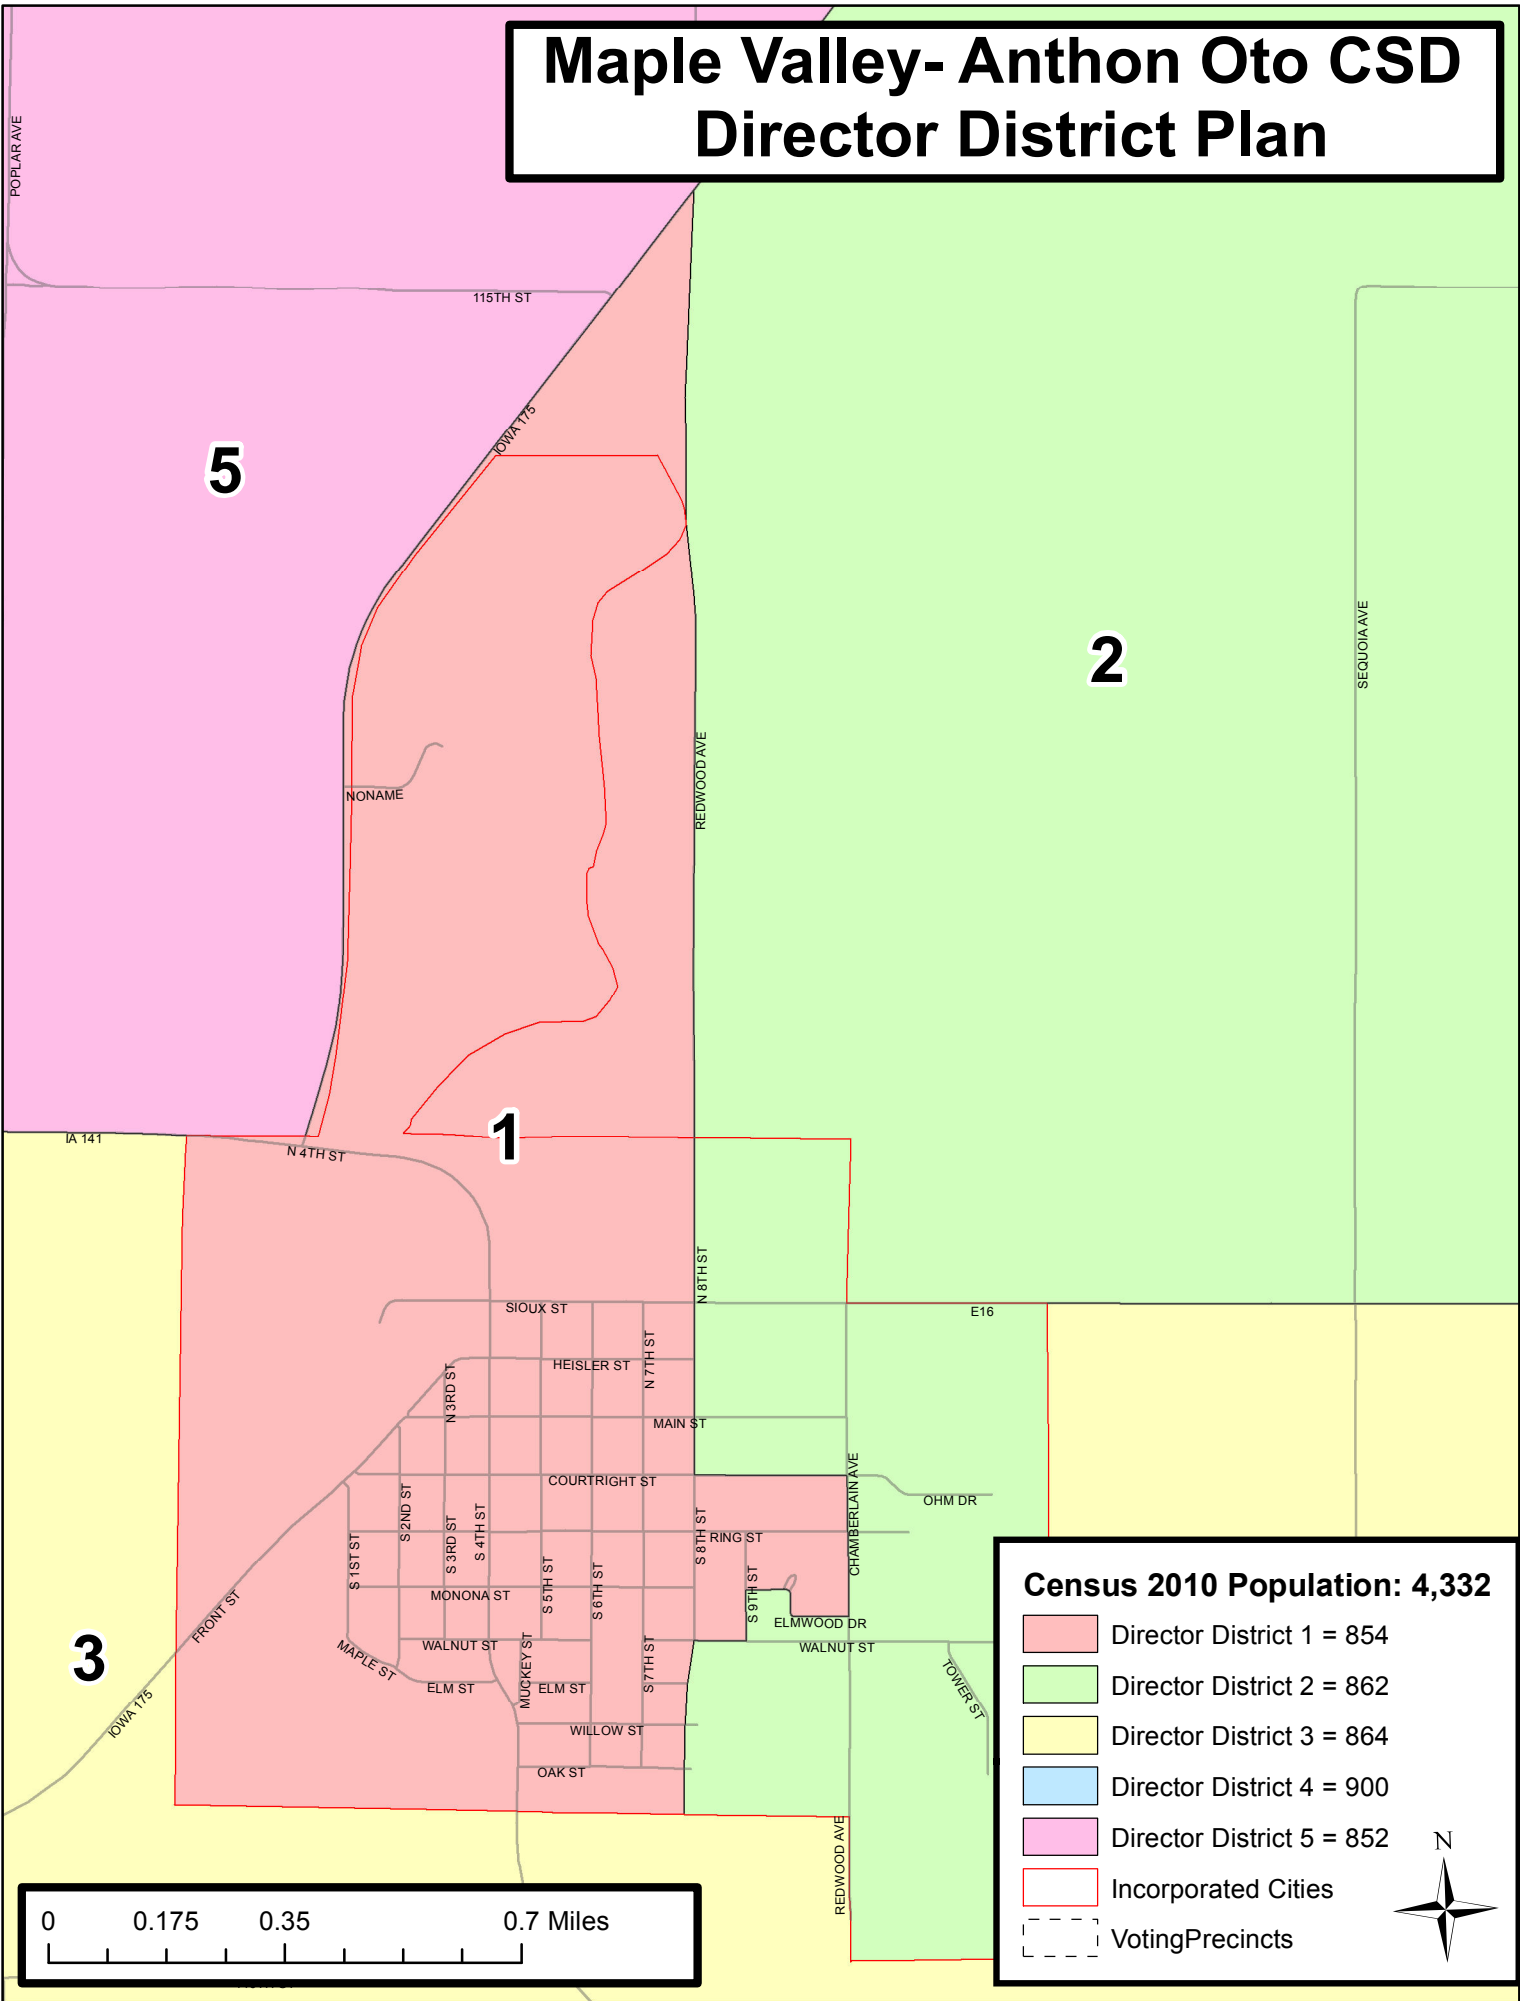

# Maple Valley- Anthon Oto CSD Director District Plan

**Census 2010 Population: 4,332**

- Director District 1 = 854
- Director District 2 = 862
- Director District 3 = 864
- Director District 4 = 900
- Director District 5 = 852
- Incorporated Cities
- Voting Precincts