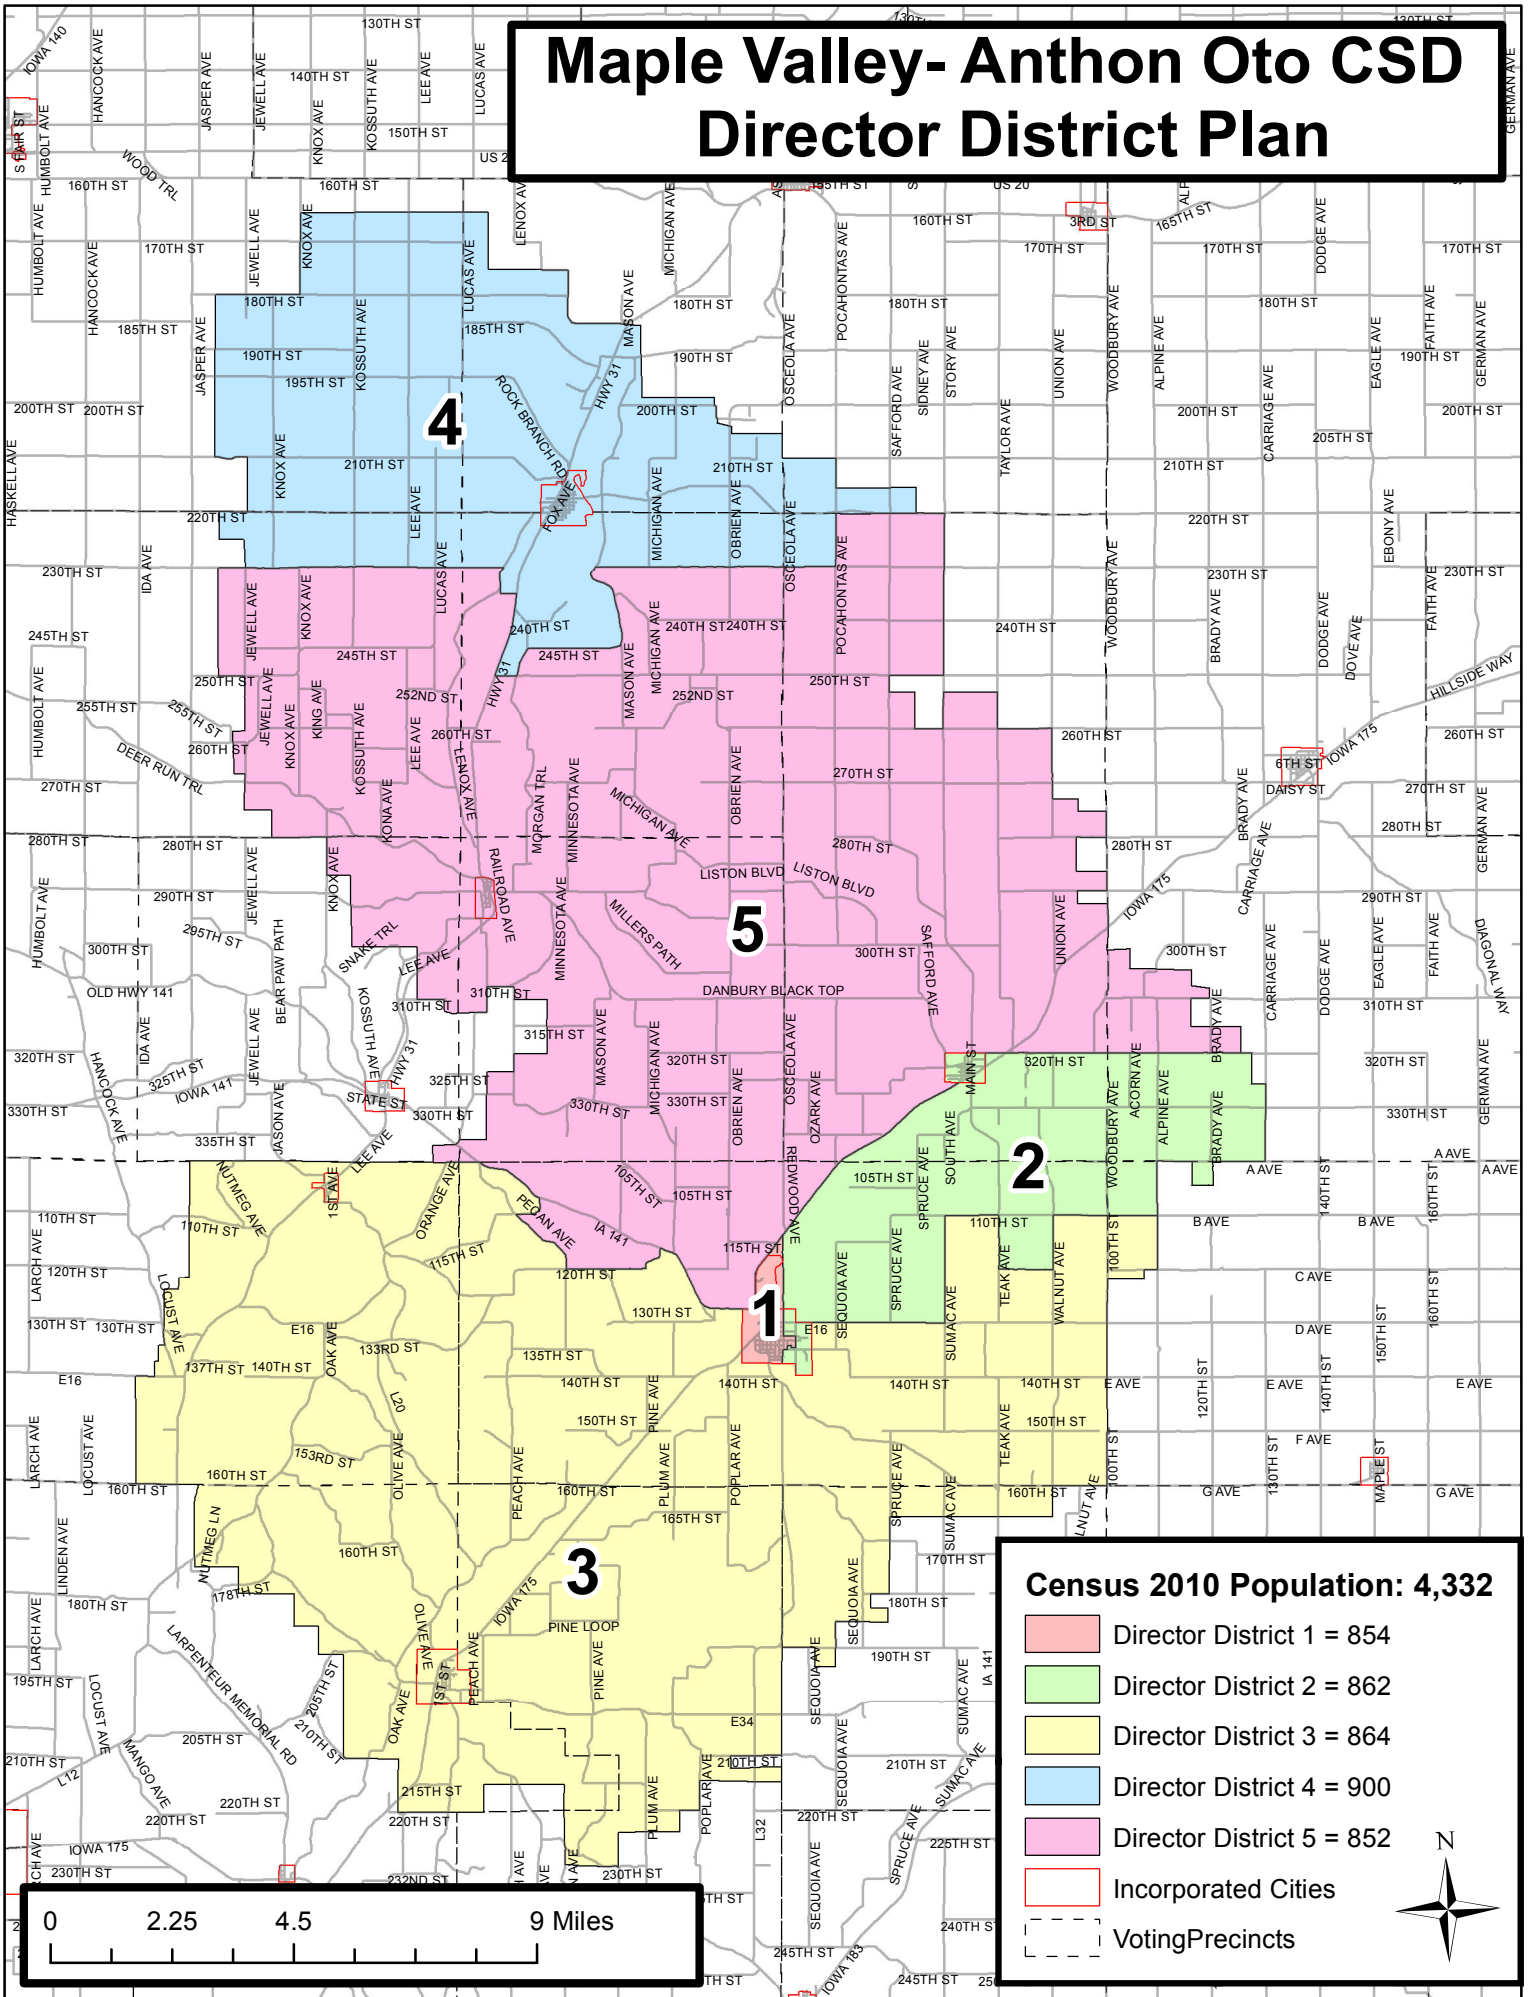

Maple Valley- Anthon Oto CSD Director District Plan

Census 2010 Population: 4,332

- Director District 1 = 854
- Director District 2 = 862
- Director District 3 = 864
- Director District 4 = 900
- Director District 5 = 852
- Incorporated Cities
- Voting Precincts