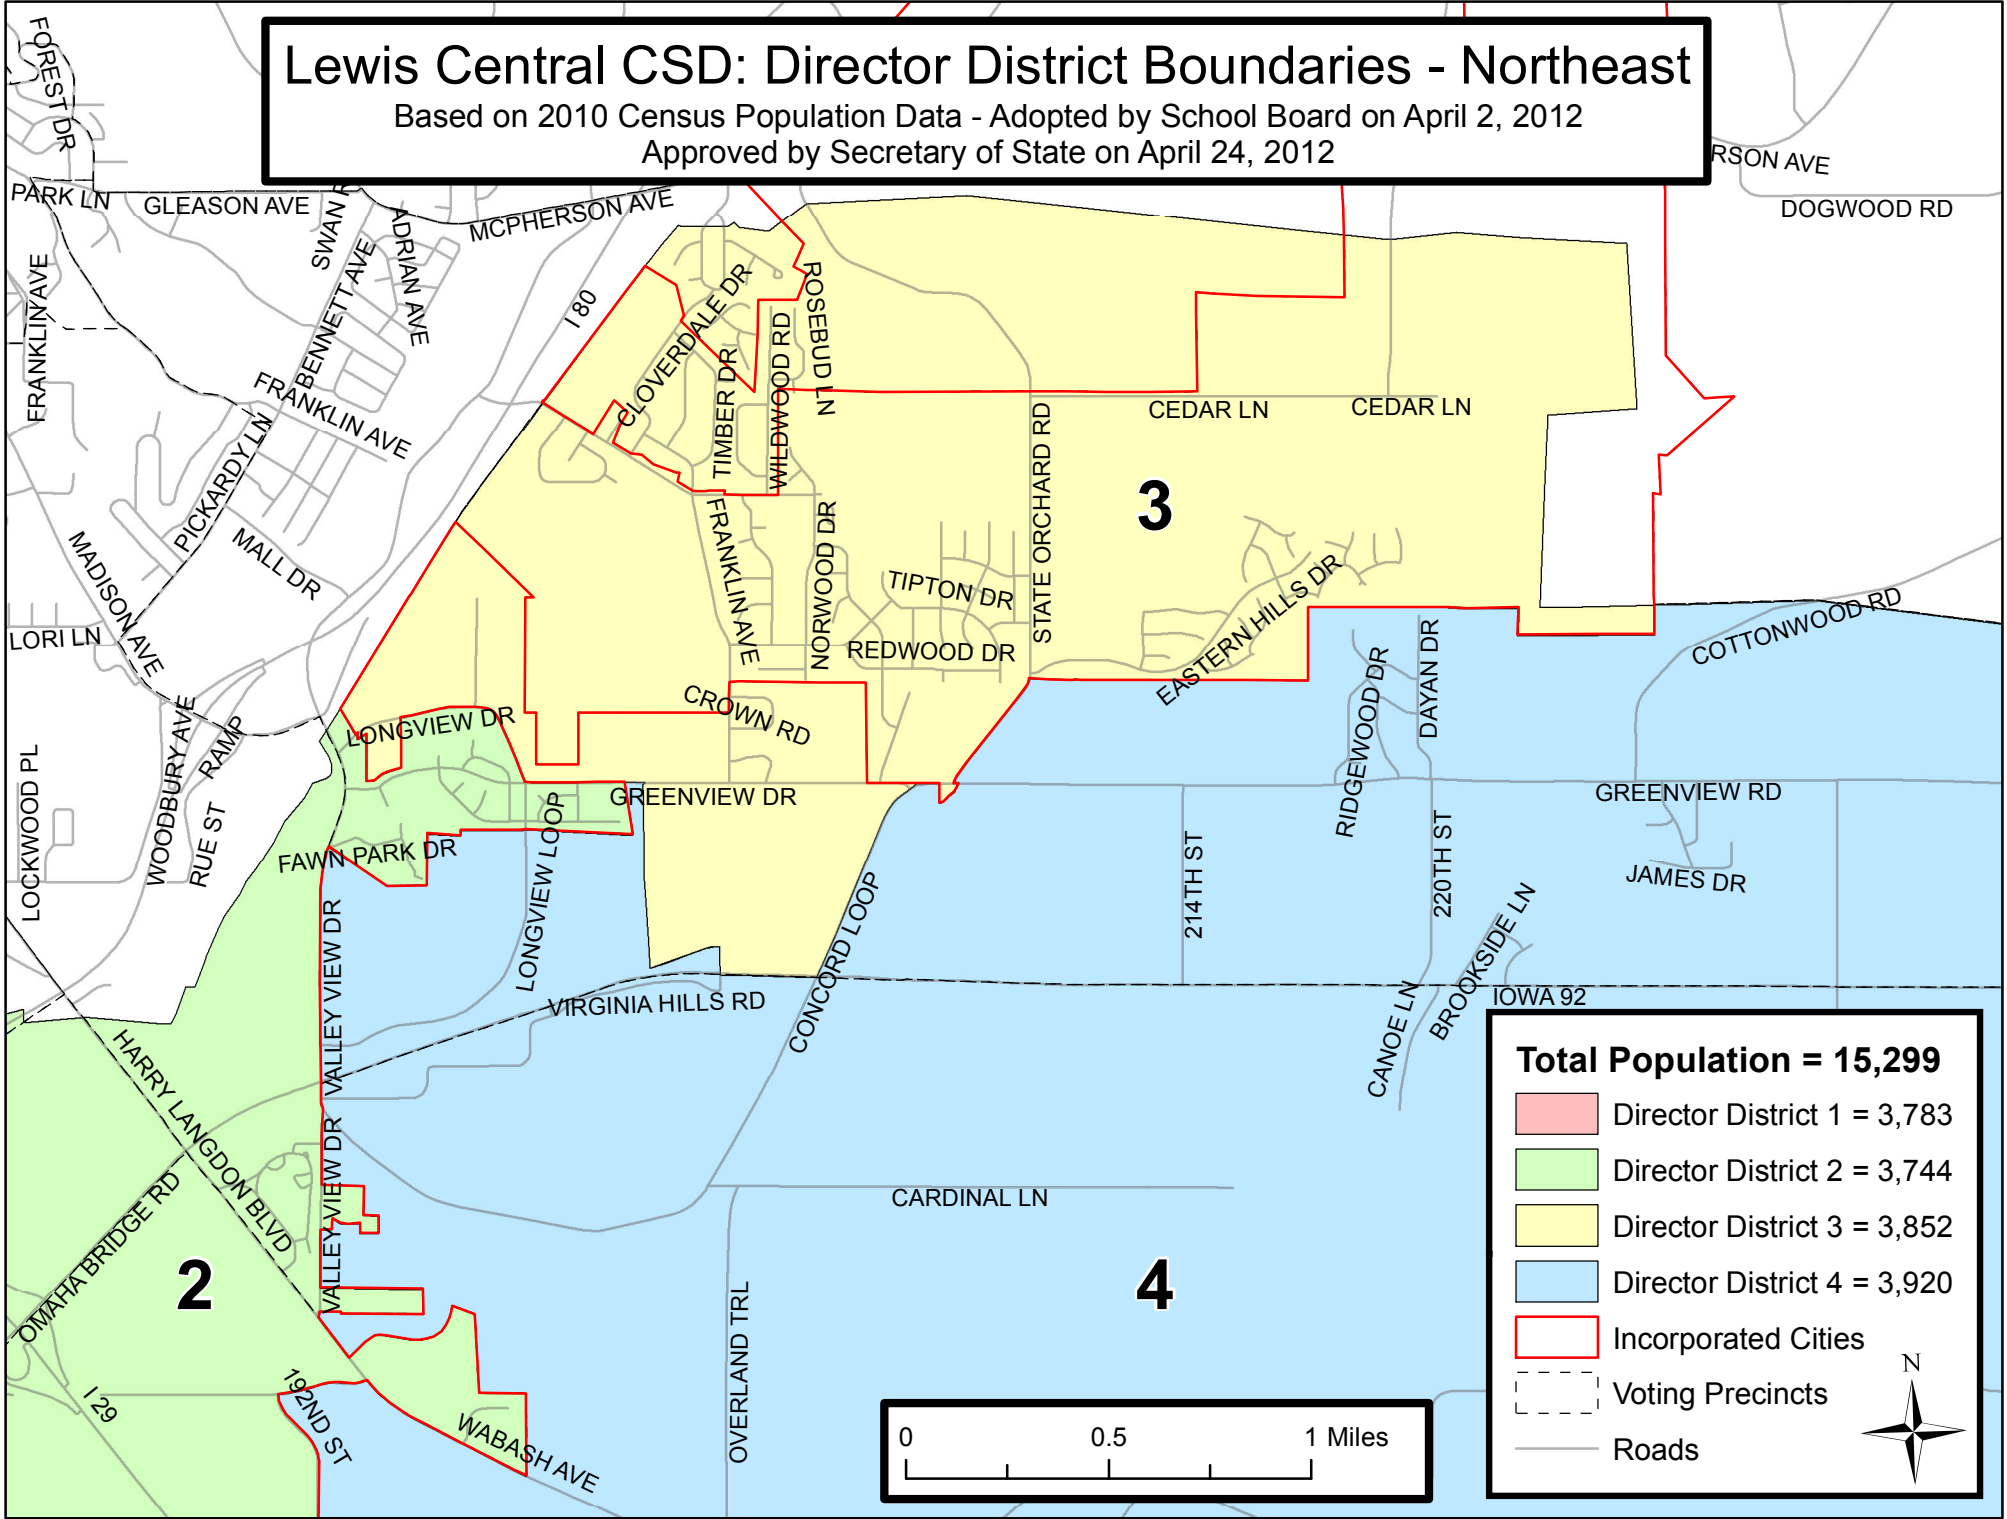

Lewis Central CSD: Director District Boundaries - Northeast

Based on 2010 Census Population Data - Adopted by School Board on April 2, 2012
Approved by Secretary of State on April 24, 2012

Total Population = 15,299

- Director District 1 = 3,783
- Director District 2 = 3,744
- Director District 3 = 3,852
- Director District 4 = 3,920

Legend:

- Incorporated Cities
- Voting Precincts
- Roads