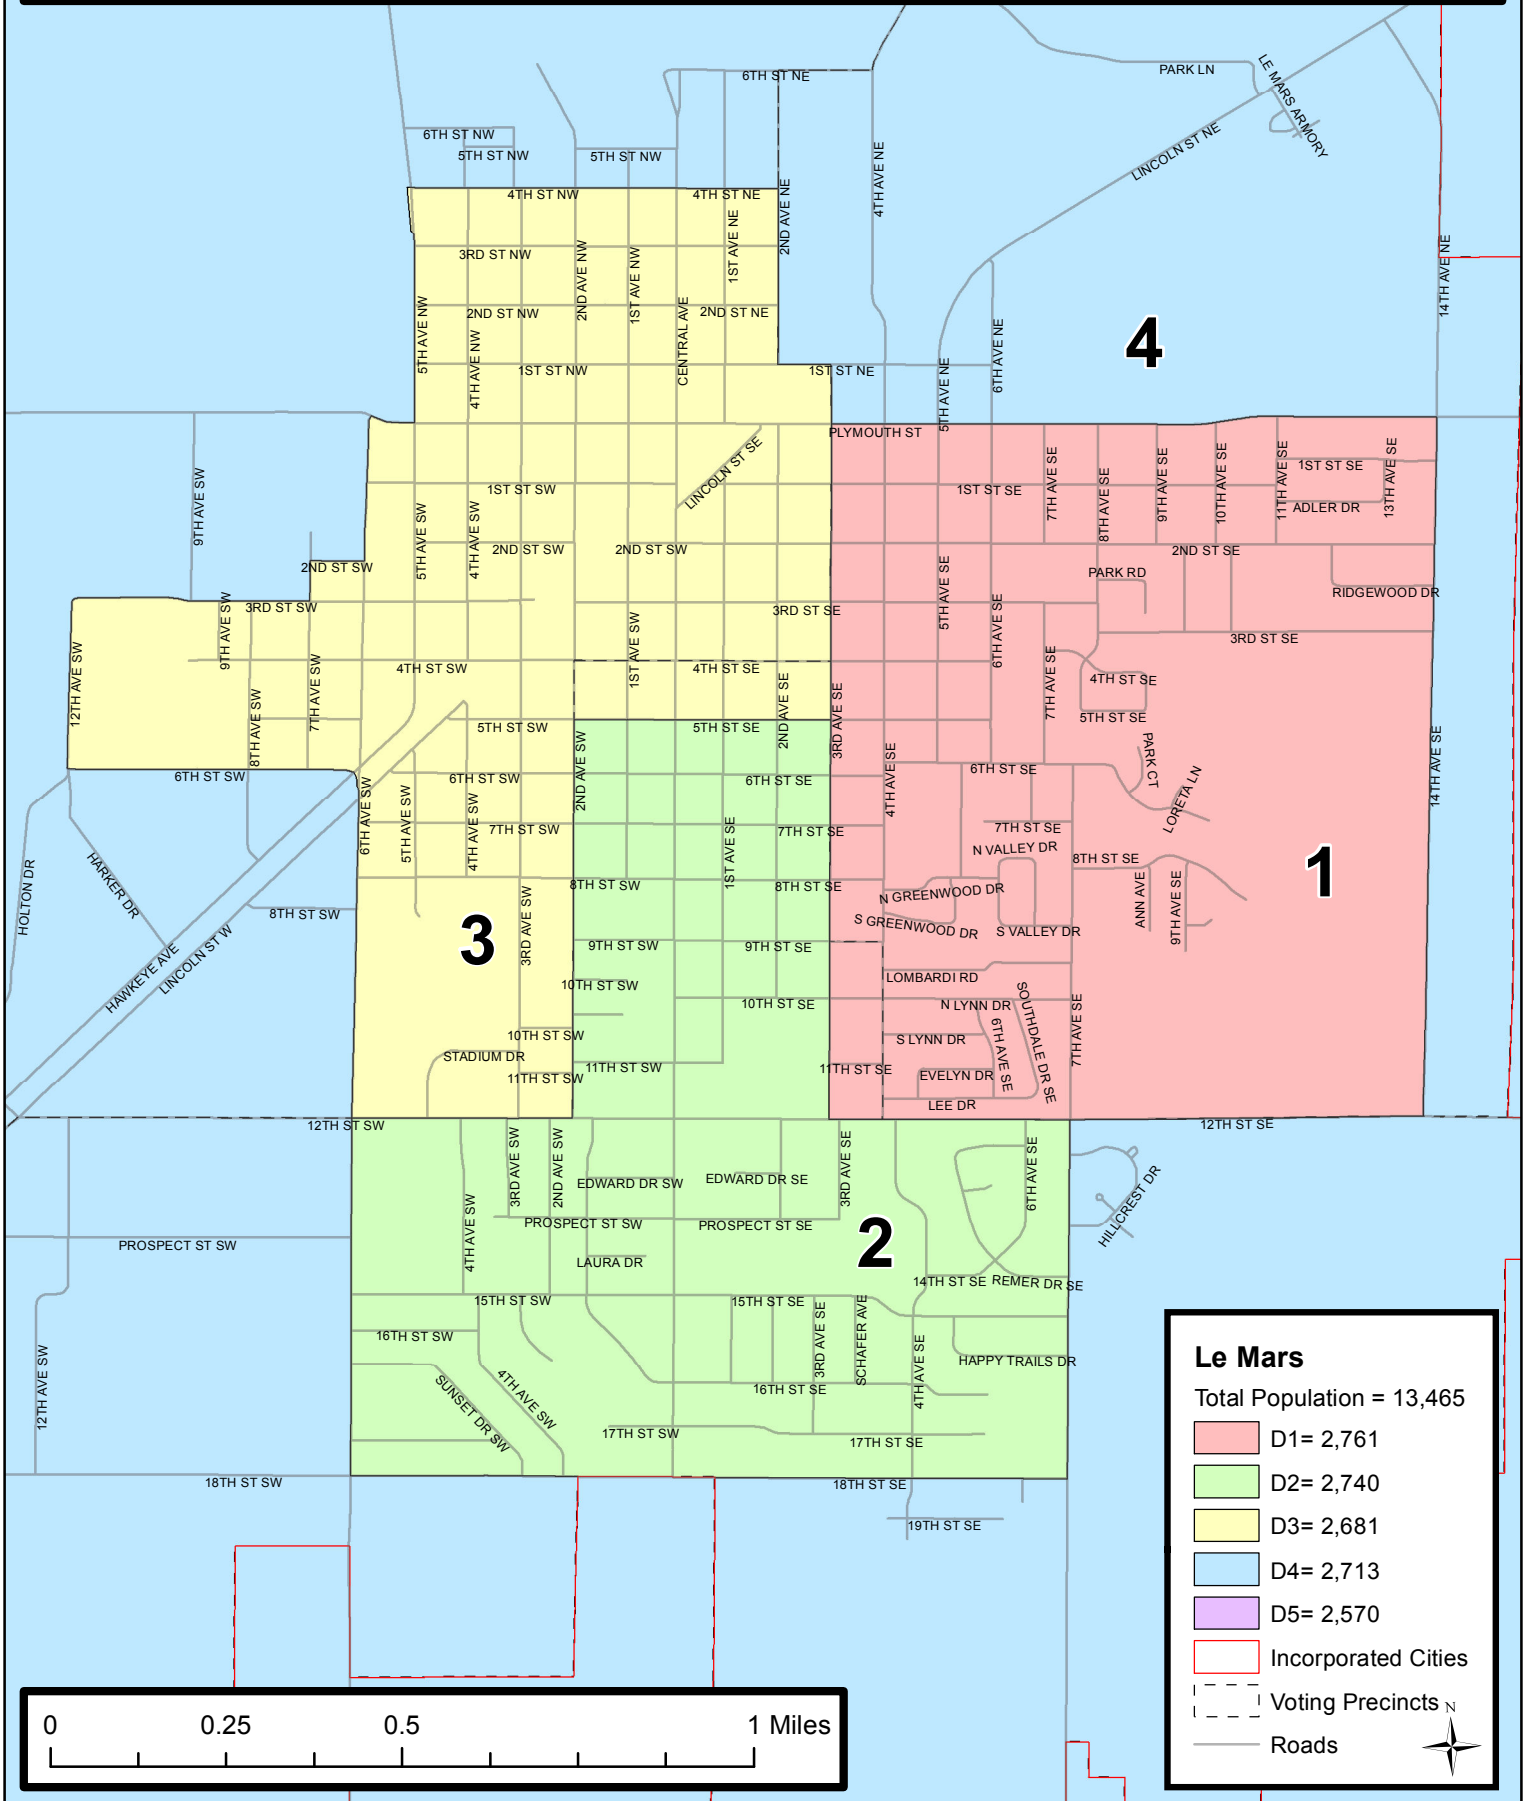

# Le Mars: Director District Boundaries

Based on 2010 Census Population Data - Adopted by School Board on April 25, 2012  
 Approved by Secretary of State on April 30, 2012

## Le Mars

Total Population = 13,465

D1= 2,761

D2= 2,740

D3= 2,681

D4= 2,713

D5= 2,570

Incorporated Cities

Voting Precincts

Roads