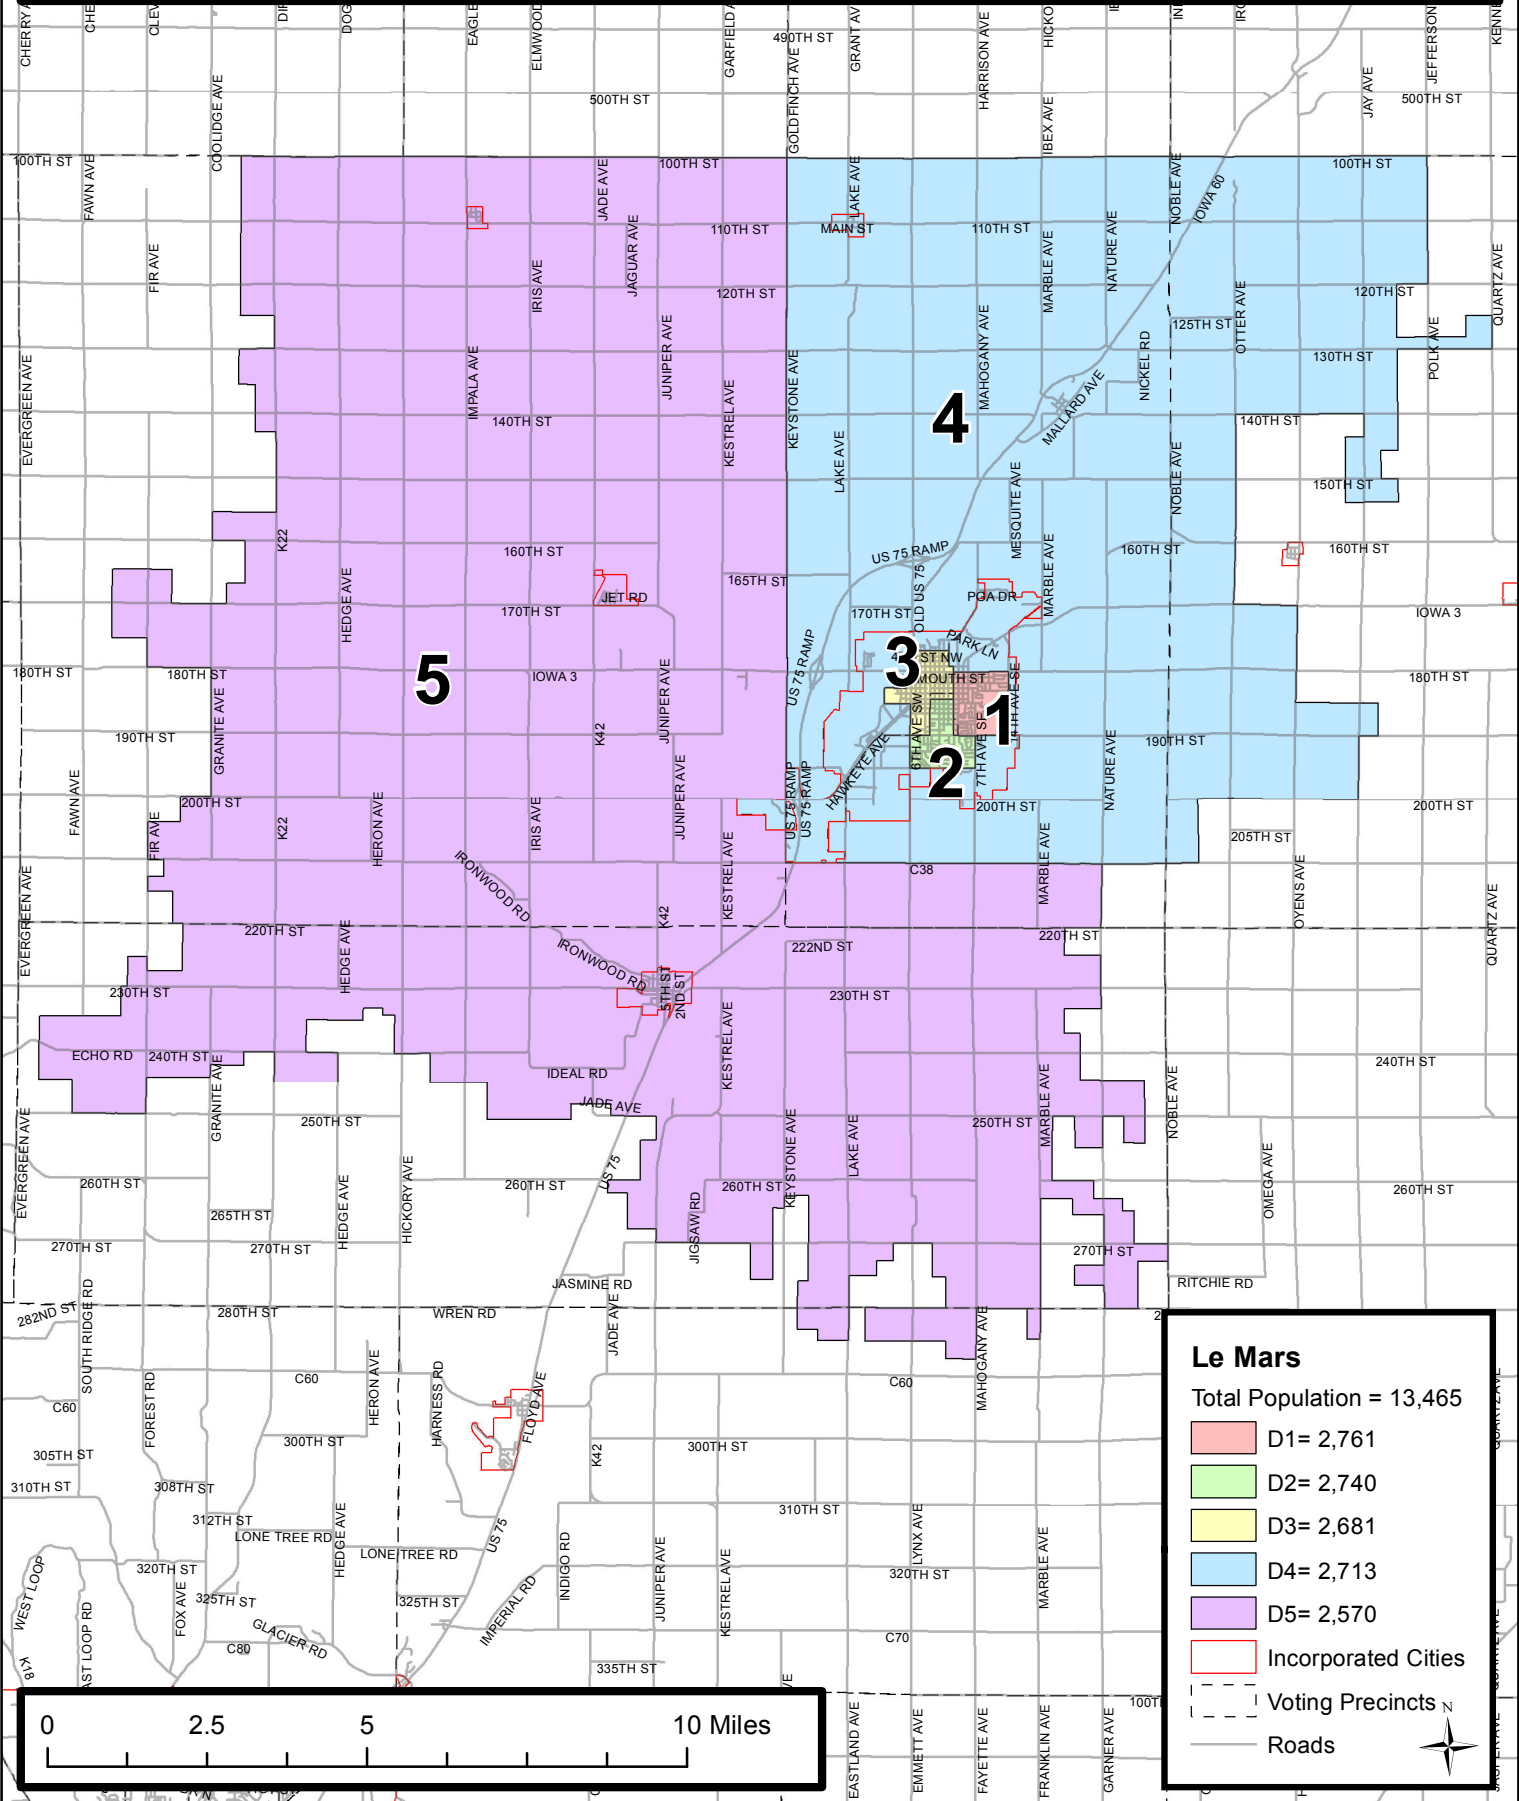

Le Mars: Director District Boundaries

Based on 2010 Census Population Data - Adopted by School Board on April 25, 2012
 Approved by Secretary of State on April 30, 2012

Le Mars
 Total Population = 13,465

- D1= 2,761
- D2= 2,740
- D3= 2,681
- D4= 2,713
- D5= 2,570
- Incorporated Cities
- Voting Precincts
- Roads