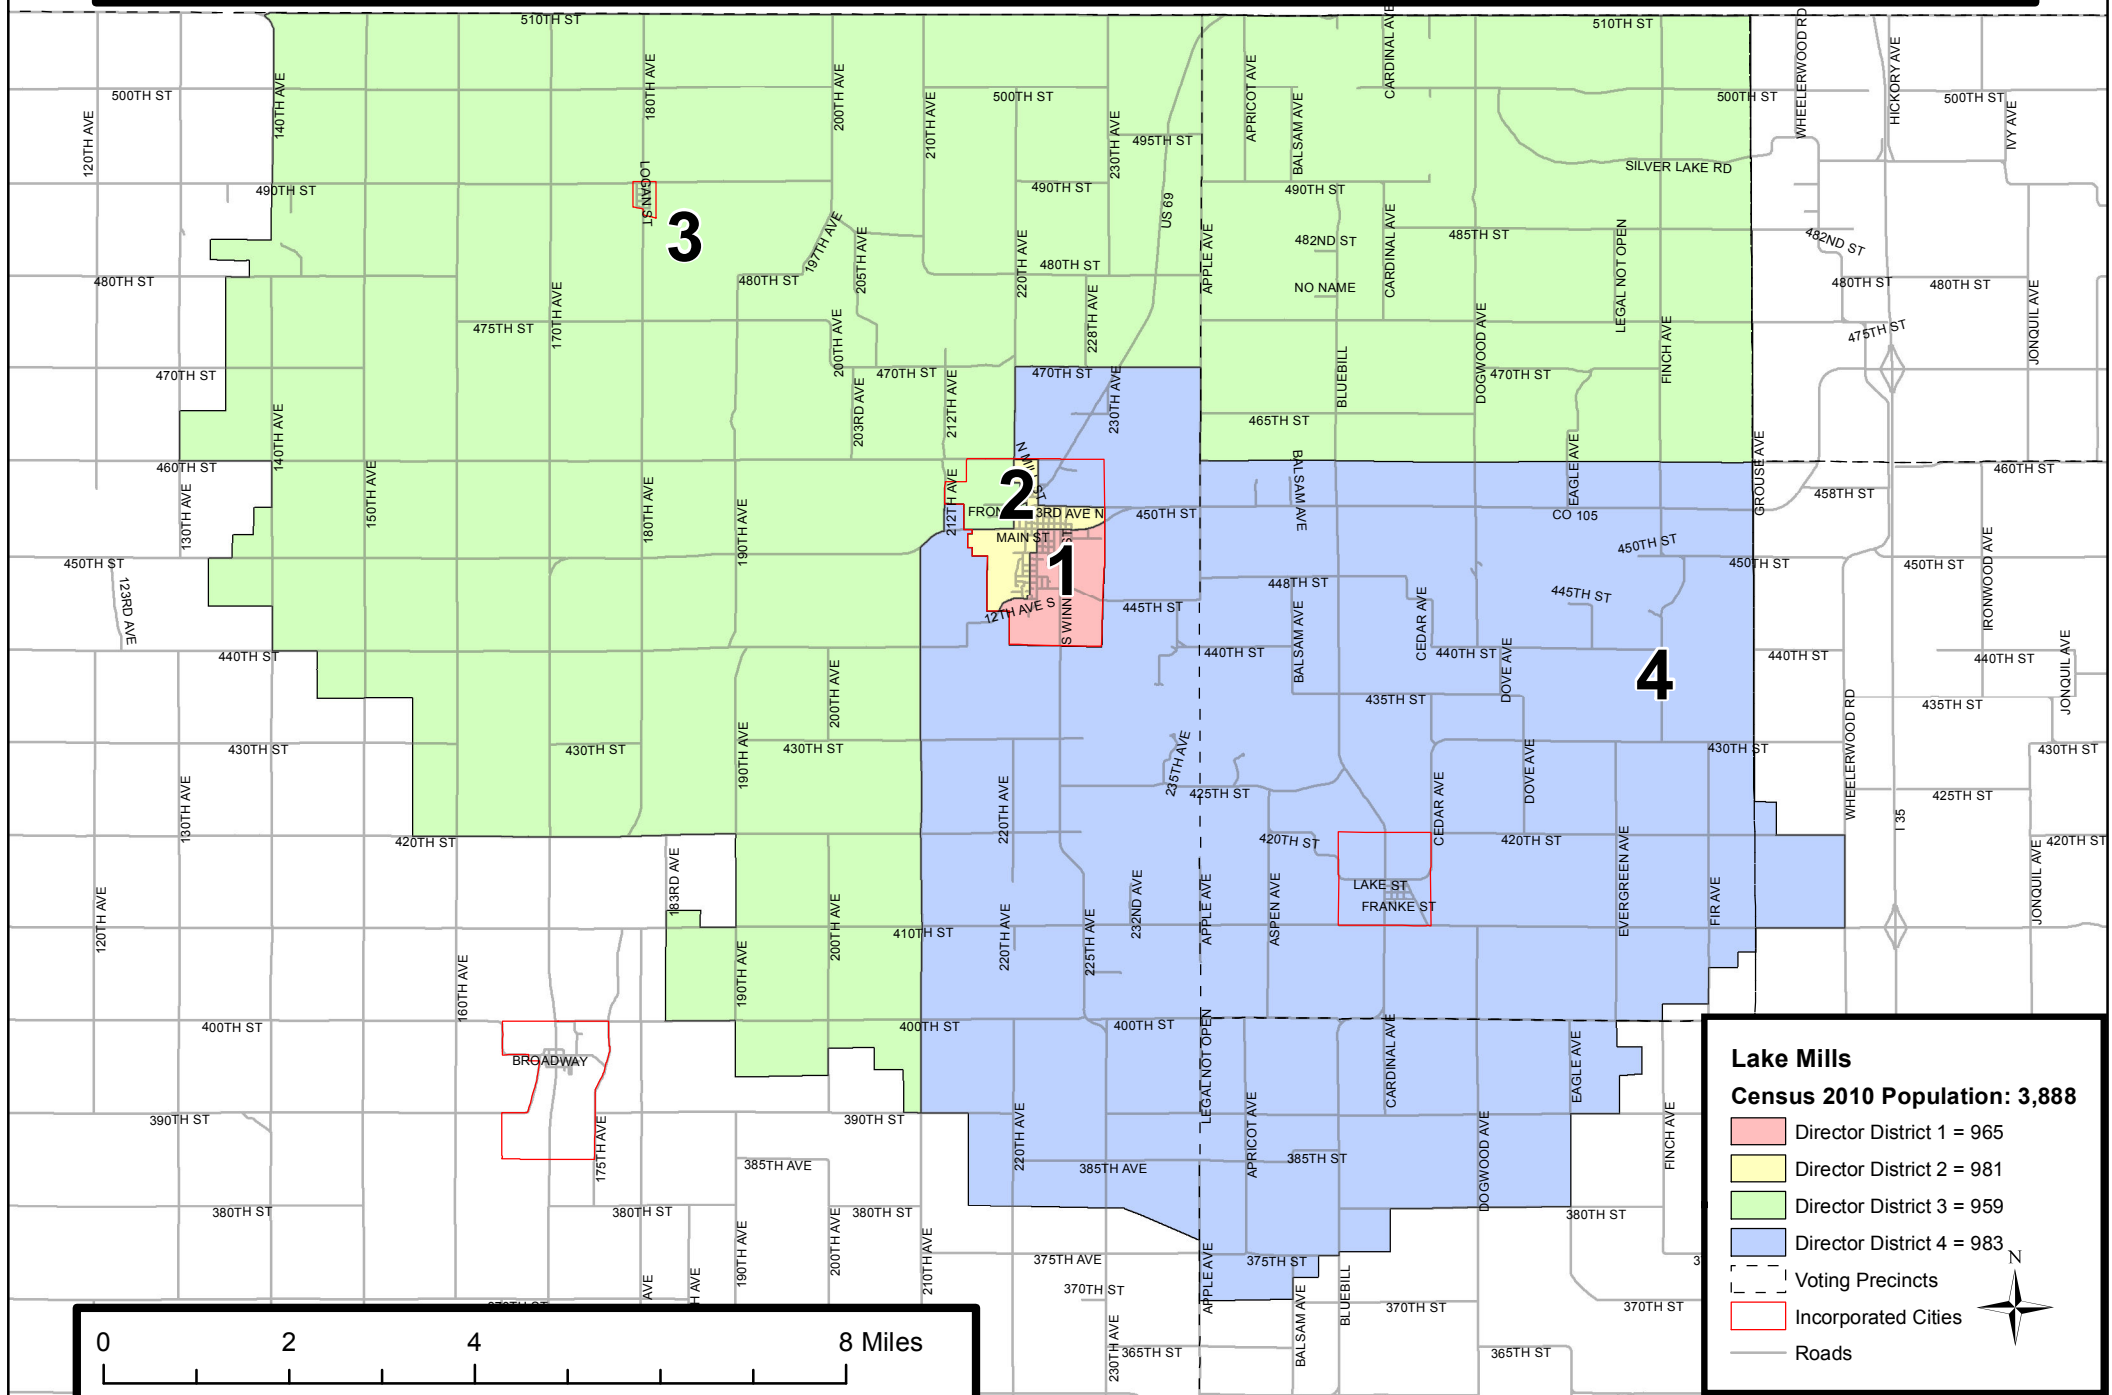

# Lake Mills Community School District: Proposed Director District Plan

Based on 2010 Census Population Data - Adopted by School Board on March 12th, 2012  
 Approved by Secretary of State on March 21st, 2012

**Lake Mills**  
**Census 2010 Population: 3,888**

- Director District 1 = 965
- Director District 2 = 981
- Director District 3 = 959
- Director District 4 = 983
- Voting Precincts
- Incorporated Cities
- Roads