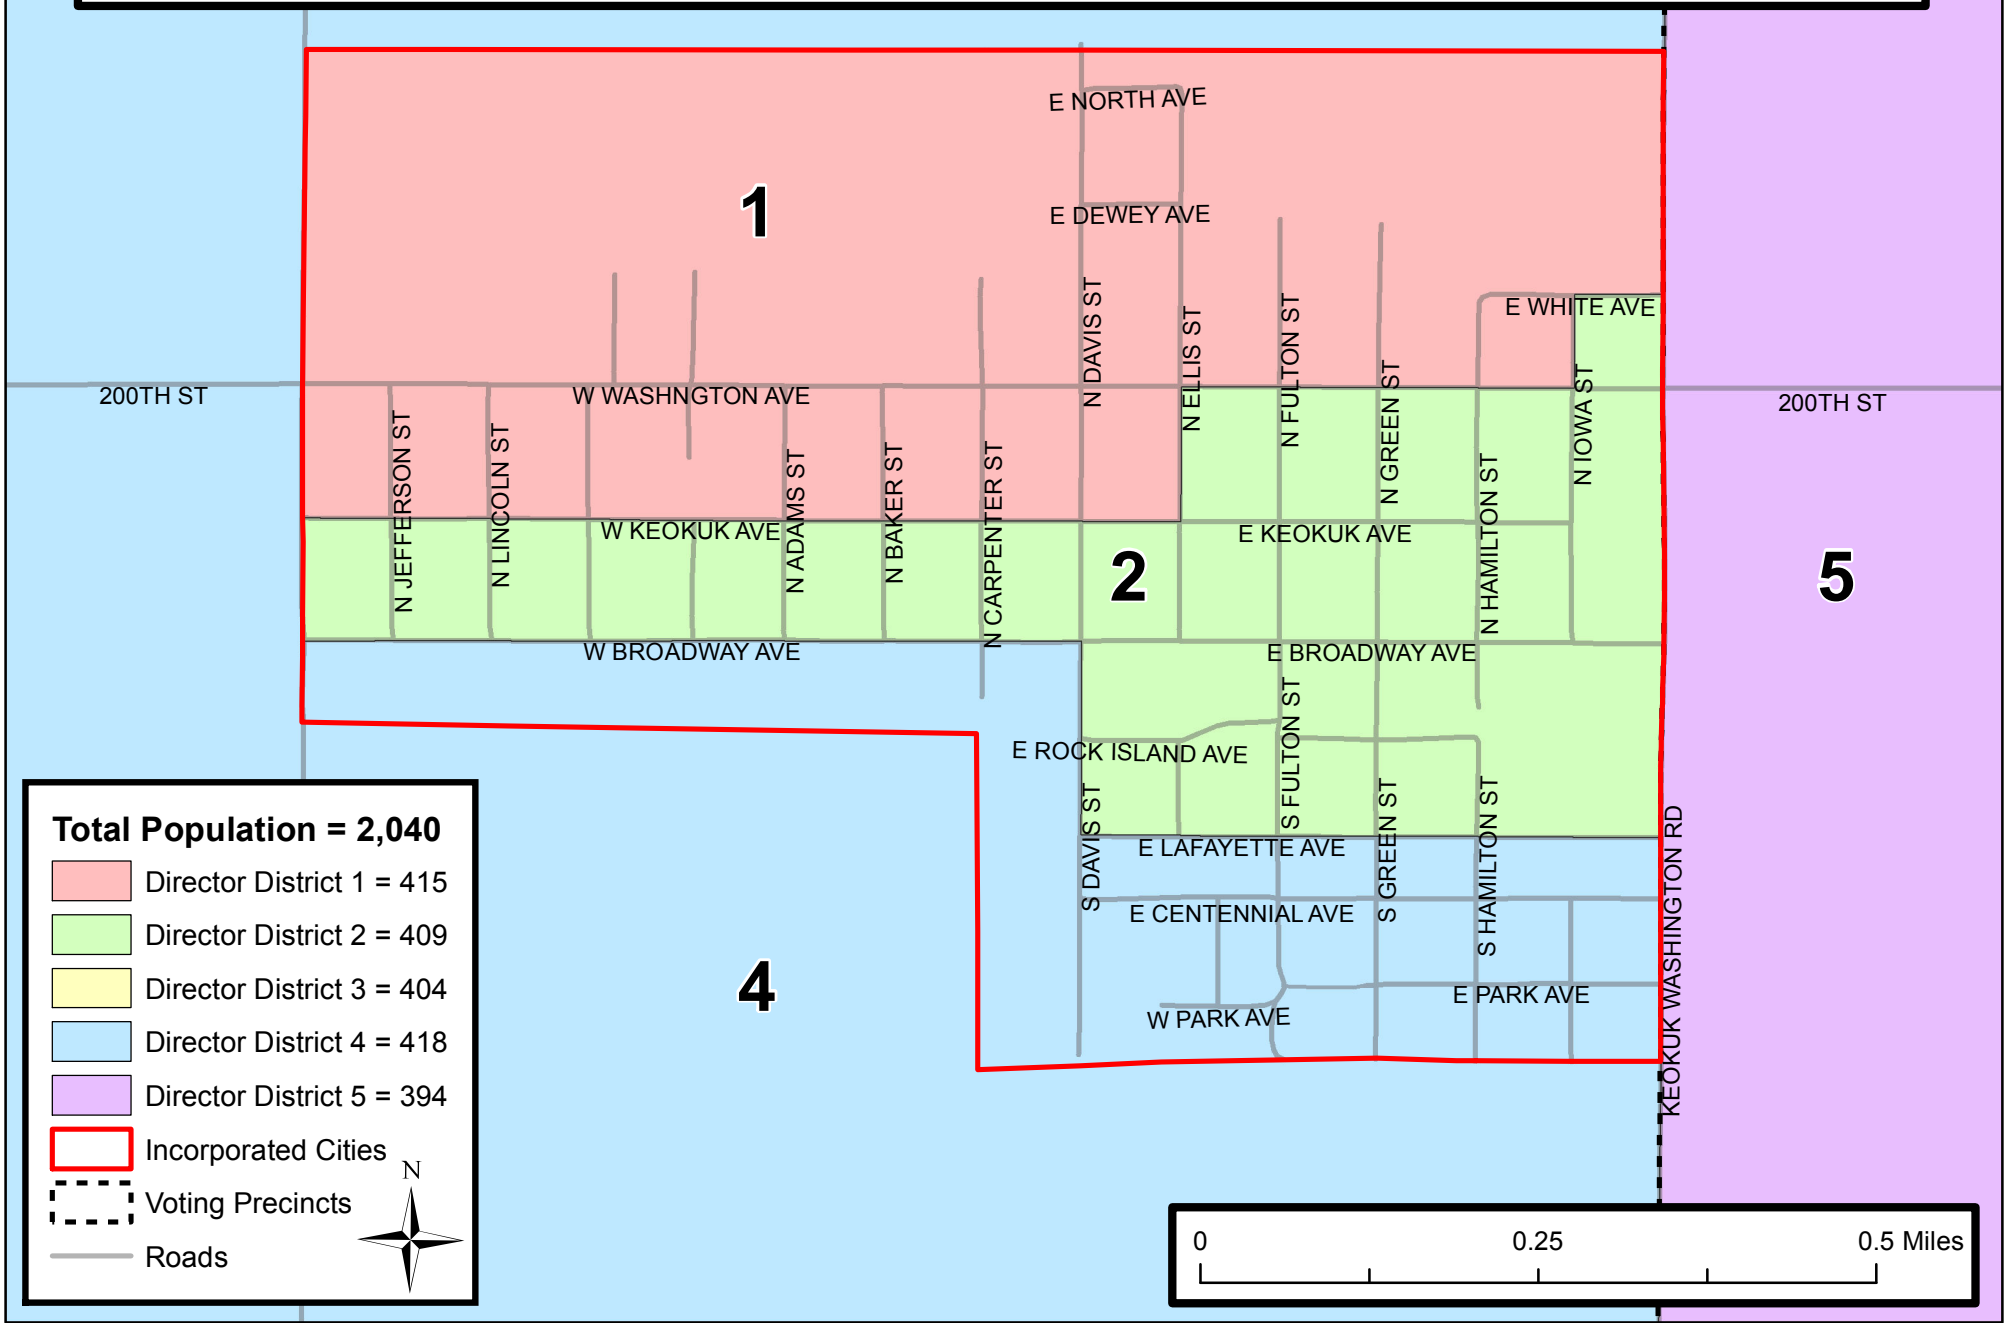

Keota Community School District: Director District Boundaries - City of Keota

Based on 2010 Census Population Data - Adopted by School Board on April 12, 2012

Approved by Secretary of State on April 23, 2012

Total Population = 2,040

- Director District 1 = 415
- Director District 2 = 409
- Director District 3 = 404
- Director District 4 = 418
- Director District 5 = 394

- Incorporated Cities
- Voting Precincts
- Roads