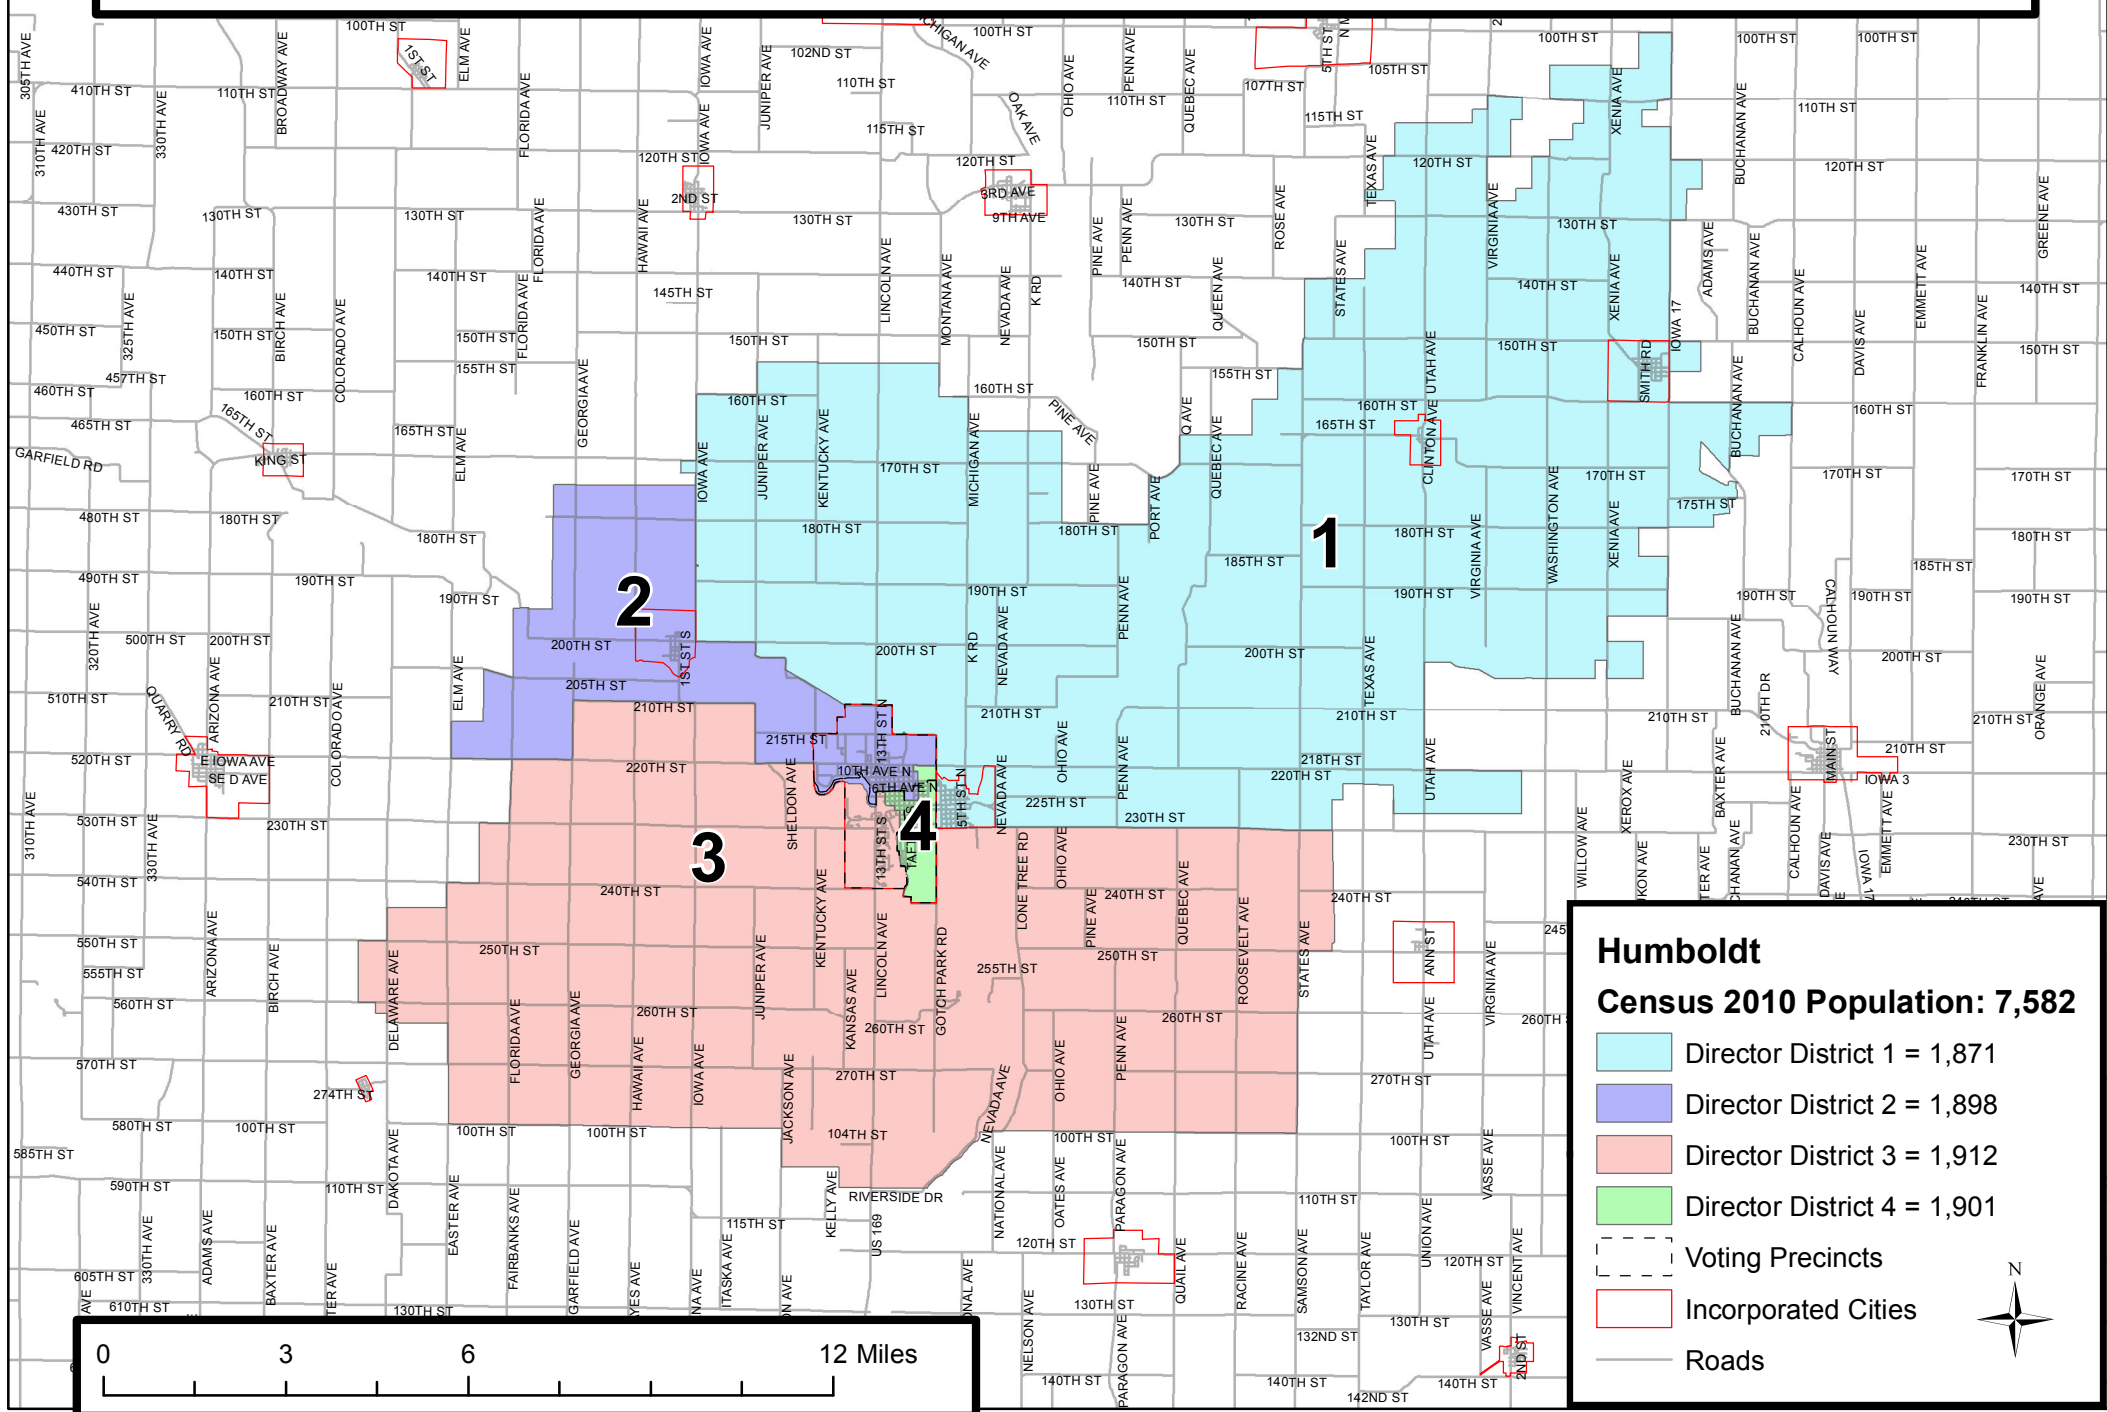

Humboldt Community School District: Proposed Director District Plan

Based on 2010 Census Population Data - Adopted by School Board on March 19th, 2012
Approved by Secretary of State on March 22nd, 2012

Humboldt
Census 2010 Population: 7,582

- Director District 1 = 1,871
- Director District 2 = 1,898
- Director District 3 = 1,912
- Director District 4 = 1,901

--- Voting Precincts
▭ Incorporated Cities
— Roads