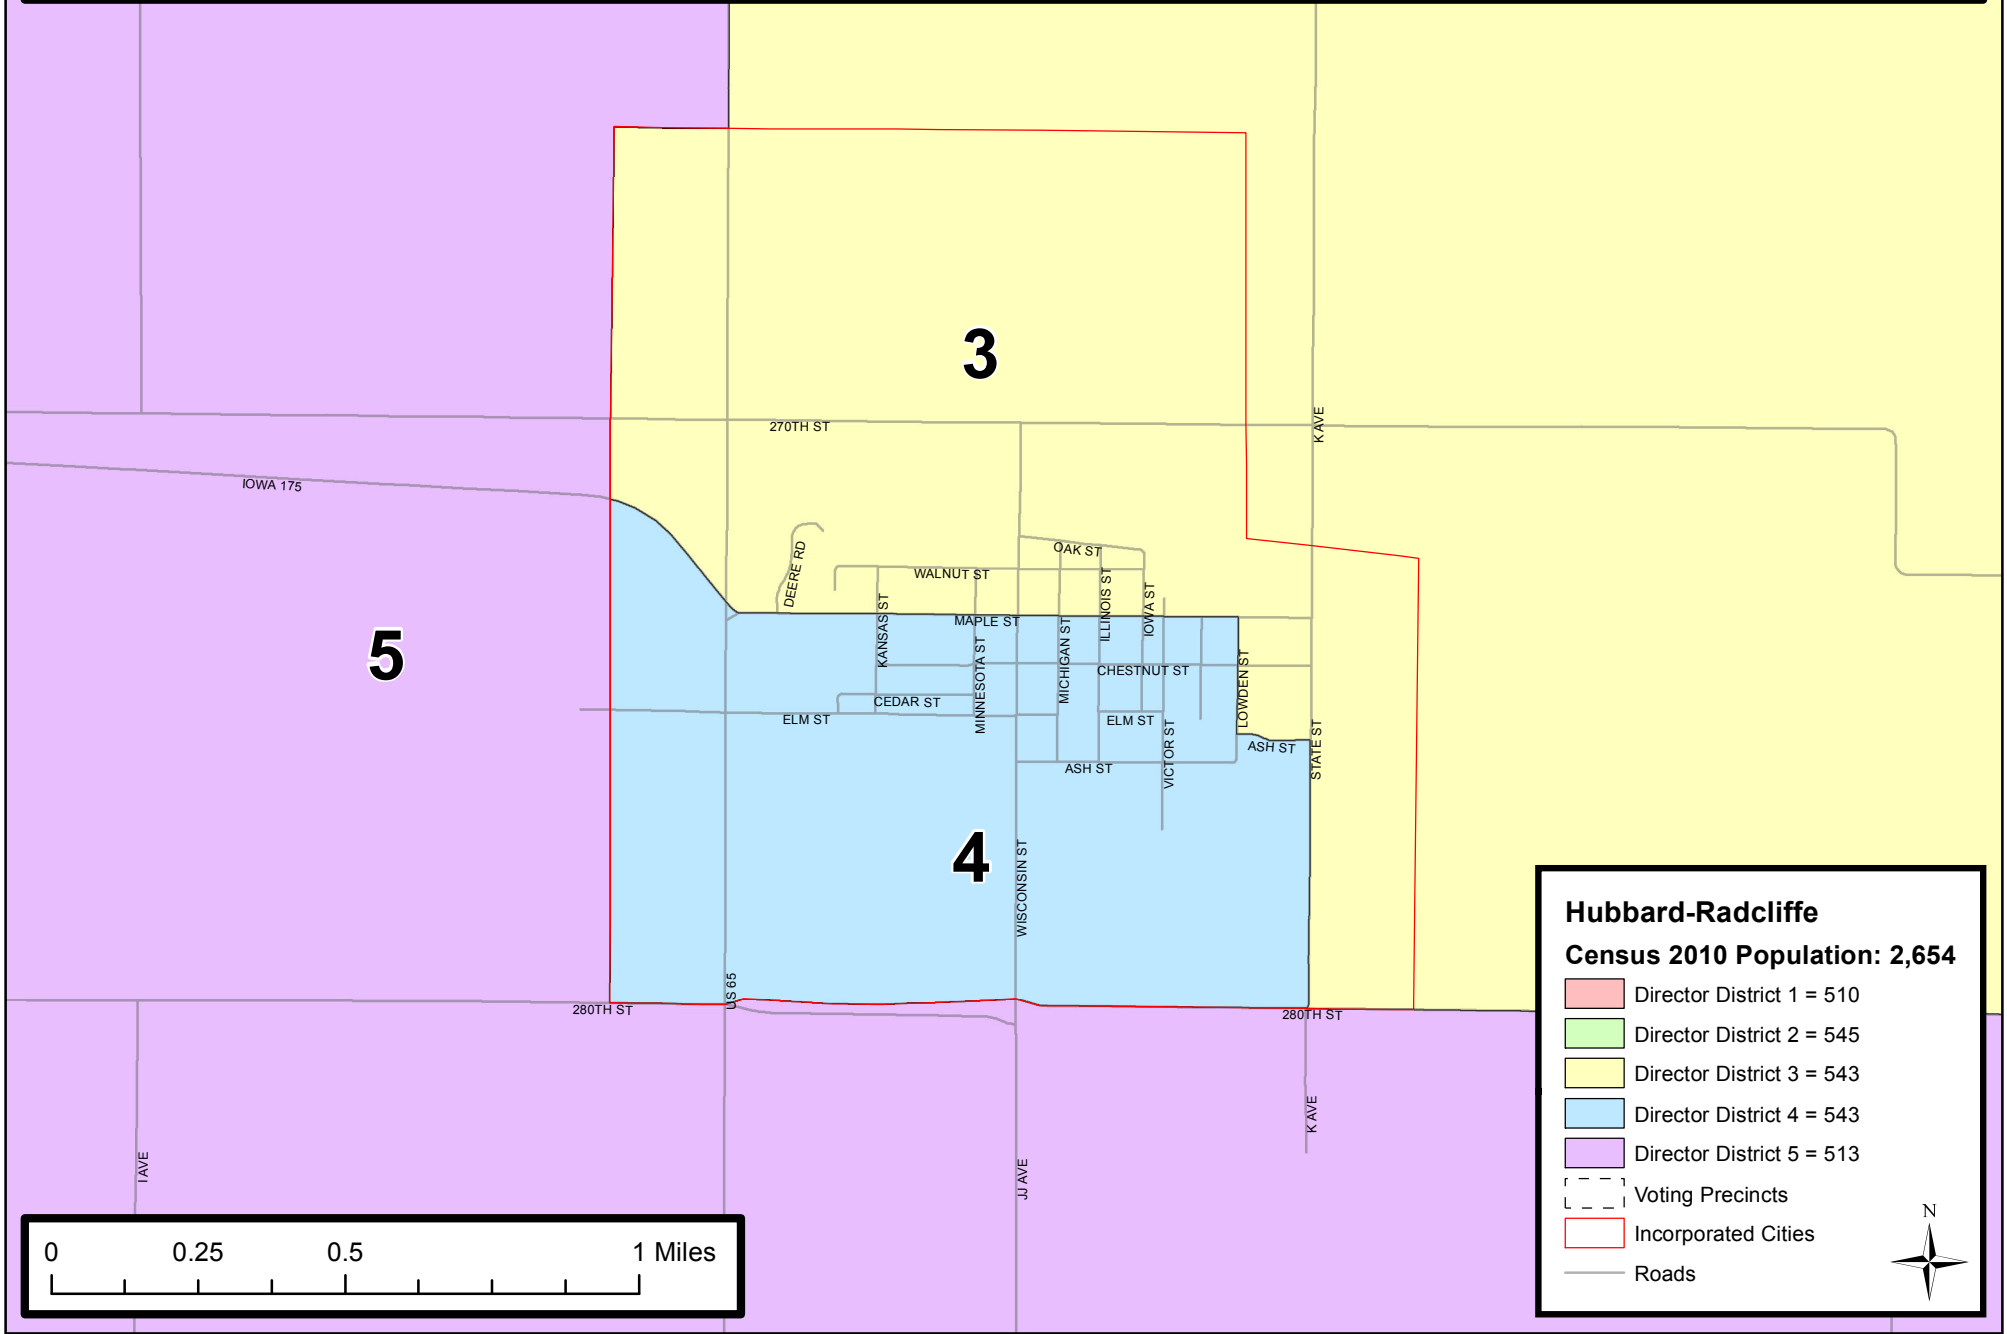

# Hubbard-Radcliffe: Director District Boundaries

Based on 2010 Census Population Data - Adopted by School Board on March 19, 2012  
Approved by Secretary of State on March 28, 2012

5

3

4

**Hubbard-Radcliffe**  
**Census 2010 Population: 2,654**

- Director District 1 = 510
- Director District 2 = 545
- Director District 3 = 543
- Director District 4 = 543
- Director District 5 = 513

[ - - - ] Voting Precincts  
[ - - - ] Incorporated Cities  
— Roads