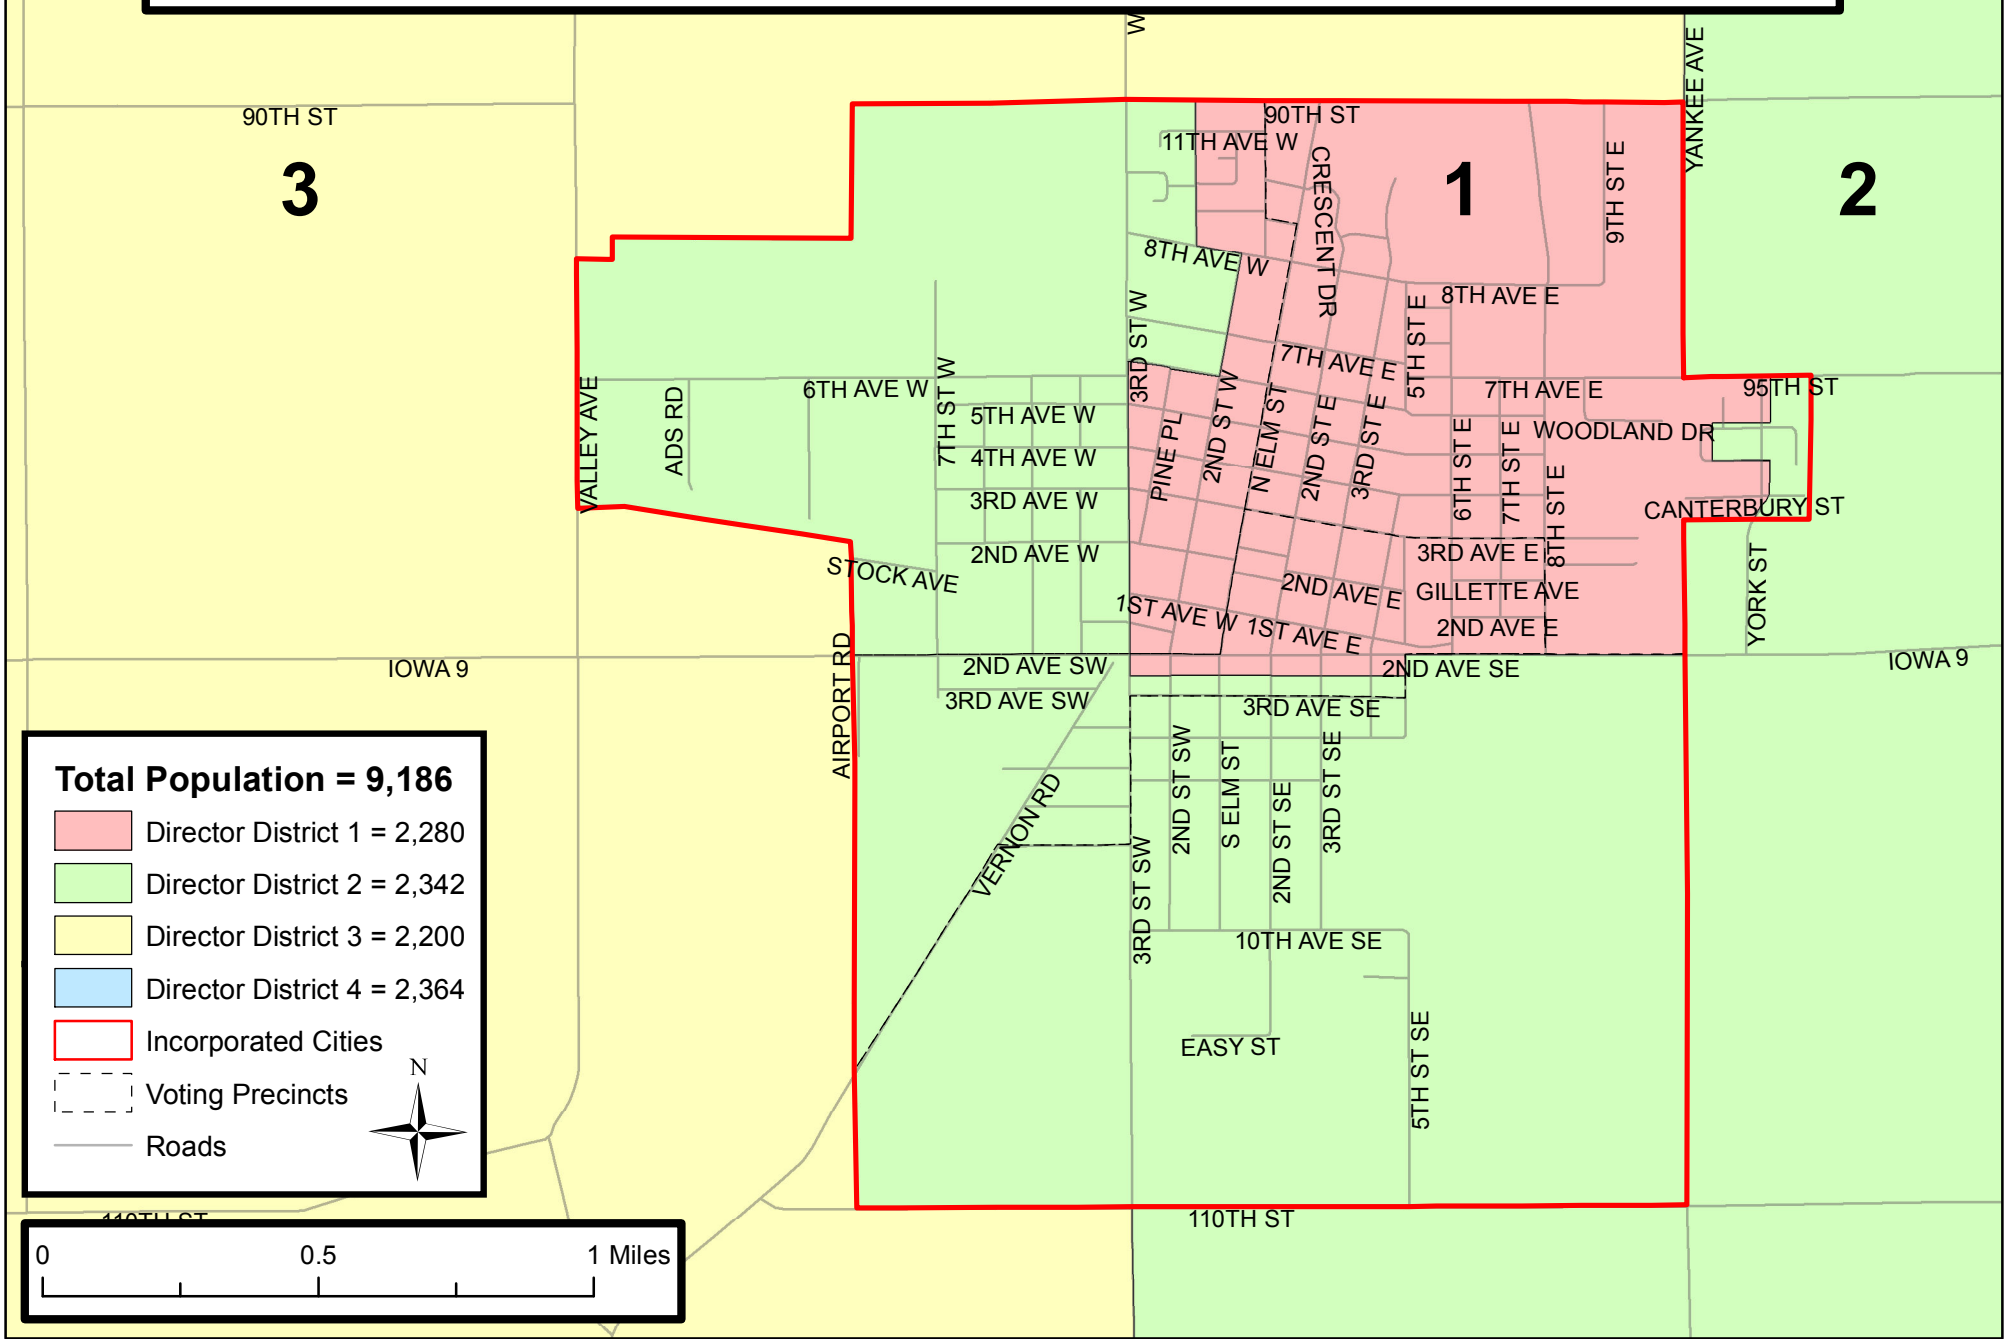

Howard-Winneshiek CSD: Director District Boundaries - City of Cresco

Based on 2010 Census Population Data - Adopted by School Board on April 23, 2012
Approved by Secretary of State on May 3, 2012

Total Population = 9,186

- Director District 1 = 2,280
- Director District 2 = 2,342
- Director District 3 = 2,200
- Director District 4 = 2,364
- Incorporated Cities
- Voting Precincts
- Roads