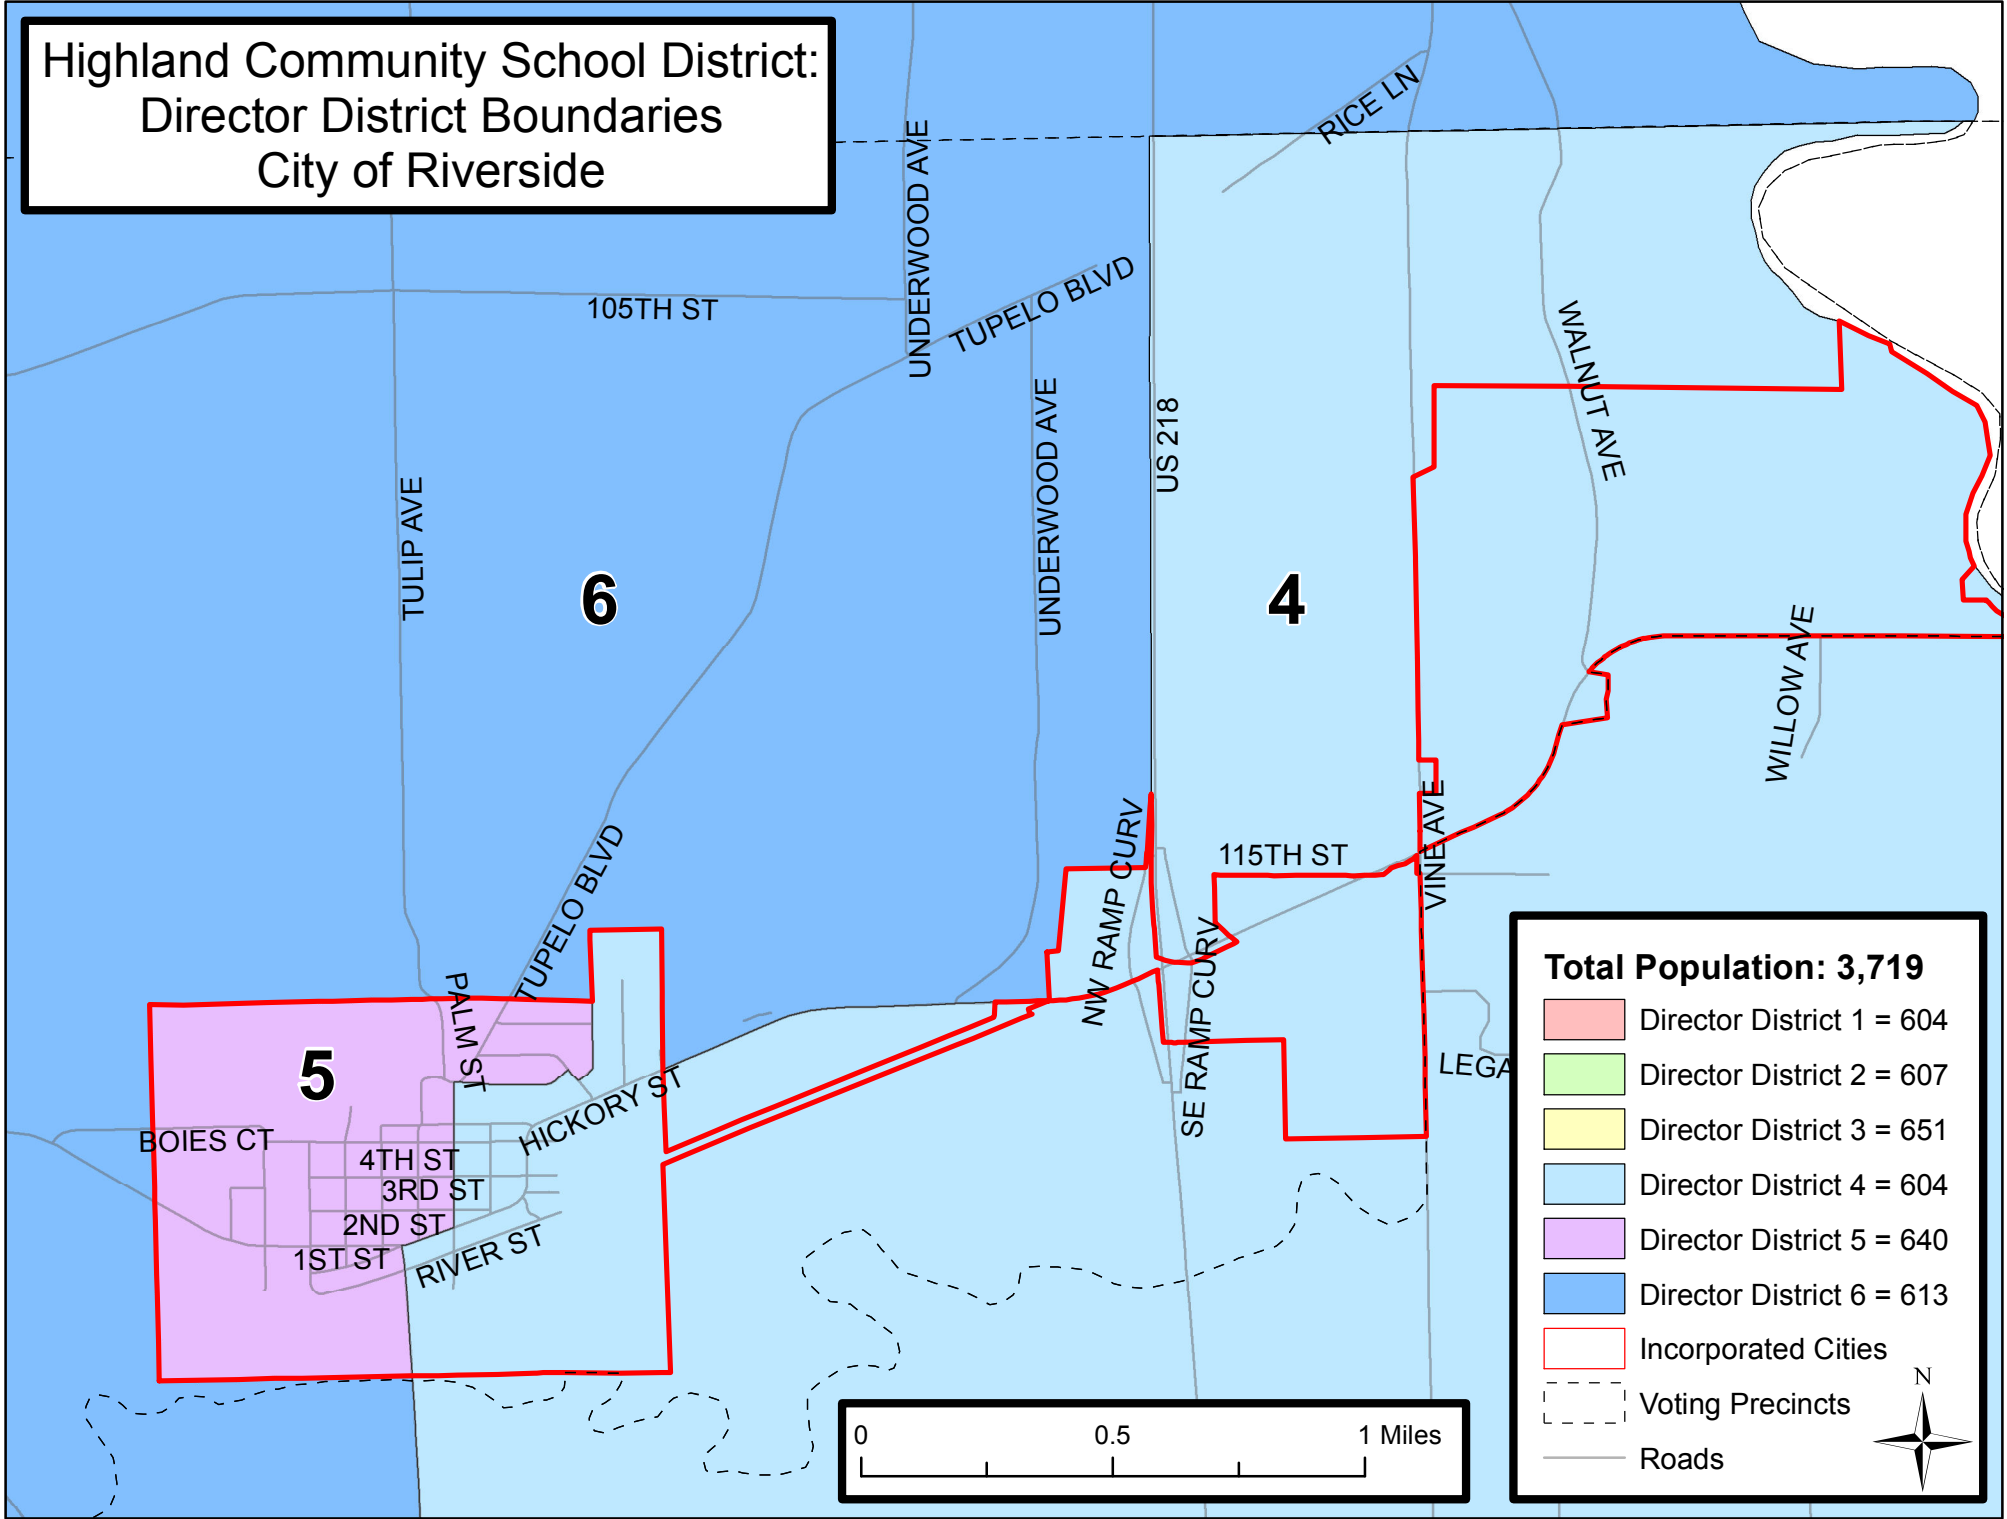

Highland Community School District:
 Director District Boundaries
 City of Riverside

Total Population: 3,719

- Director District 1 = 604
- Director District 2 = 607
- Director District 3 = 651
- Director District 4 = 604
- Director District 5 = 640
- Director District 6 = 613
- Incorporated Cities
- Voting Precincts
- Roads