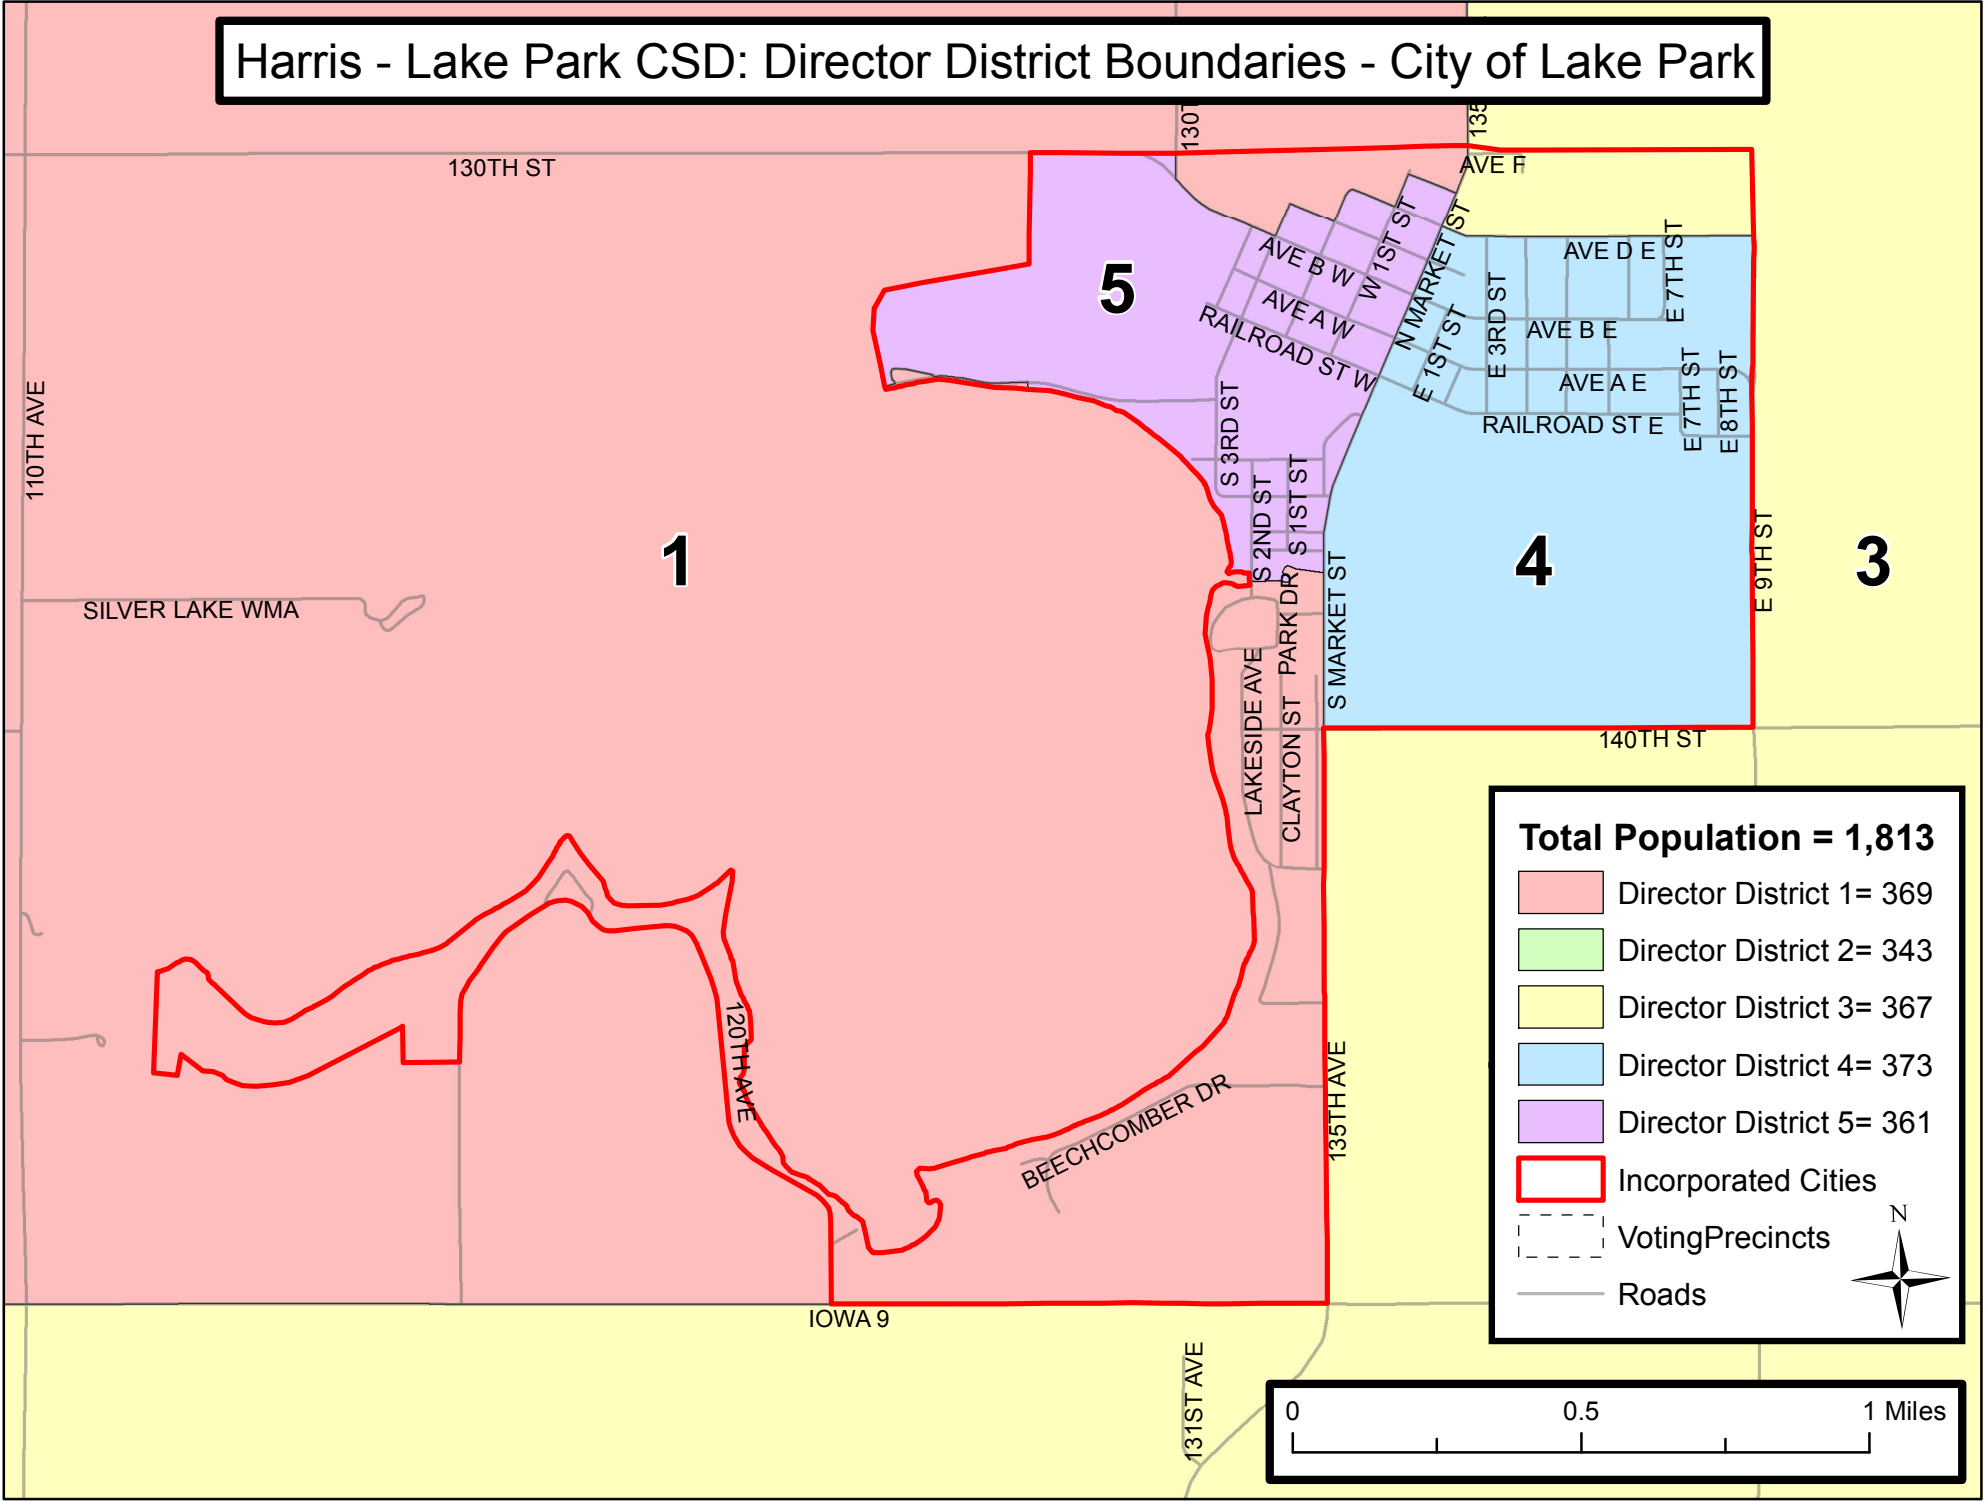

Harris - Lake Park CSD: Director District Boundaries - City of Lake Park

Total Population = 1,813

- Director District 1= 369
- Director District 2= 343
- Director District 3= 367
- Director District 4= 373
- Director District 5= 361
- Incorporated Cities

- Voting Precincts
- Roads

110TH AVE

130TH ST

130

135

AVE F

AVE B W

AVE A W

4

3

120TH AVE

LAKESIDE AVE

CLAYTON ST

PARK DR

S MARKET ST

135TH AVE

BEECHCOMBER DR

IOWA 9

131ST AVE

0

0.5

1 Miles