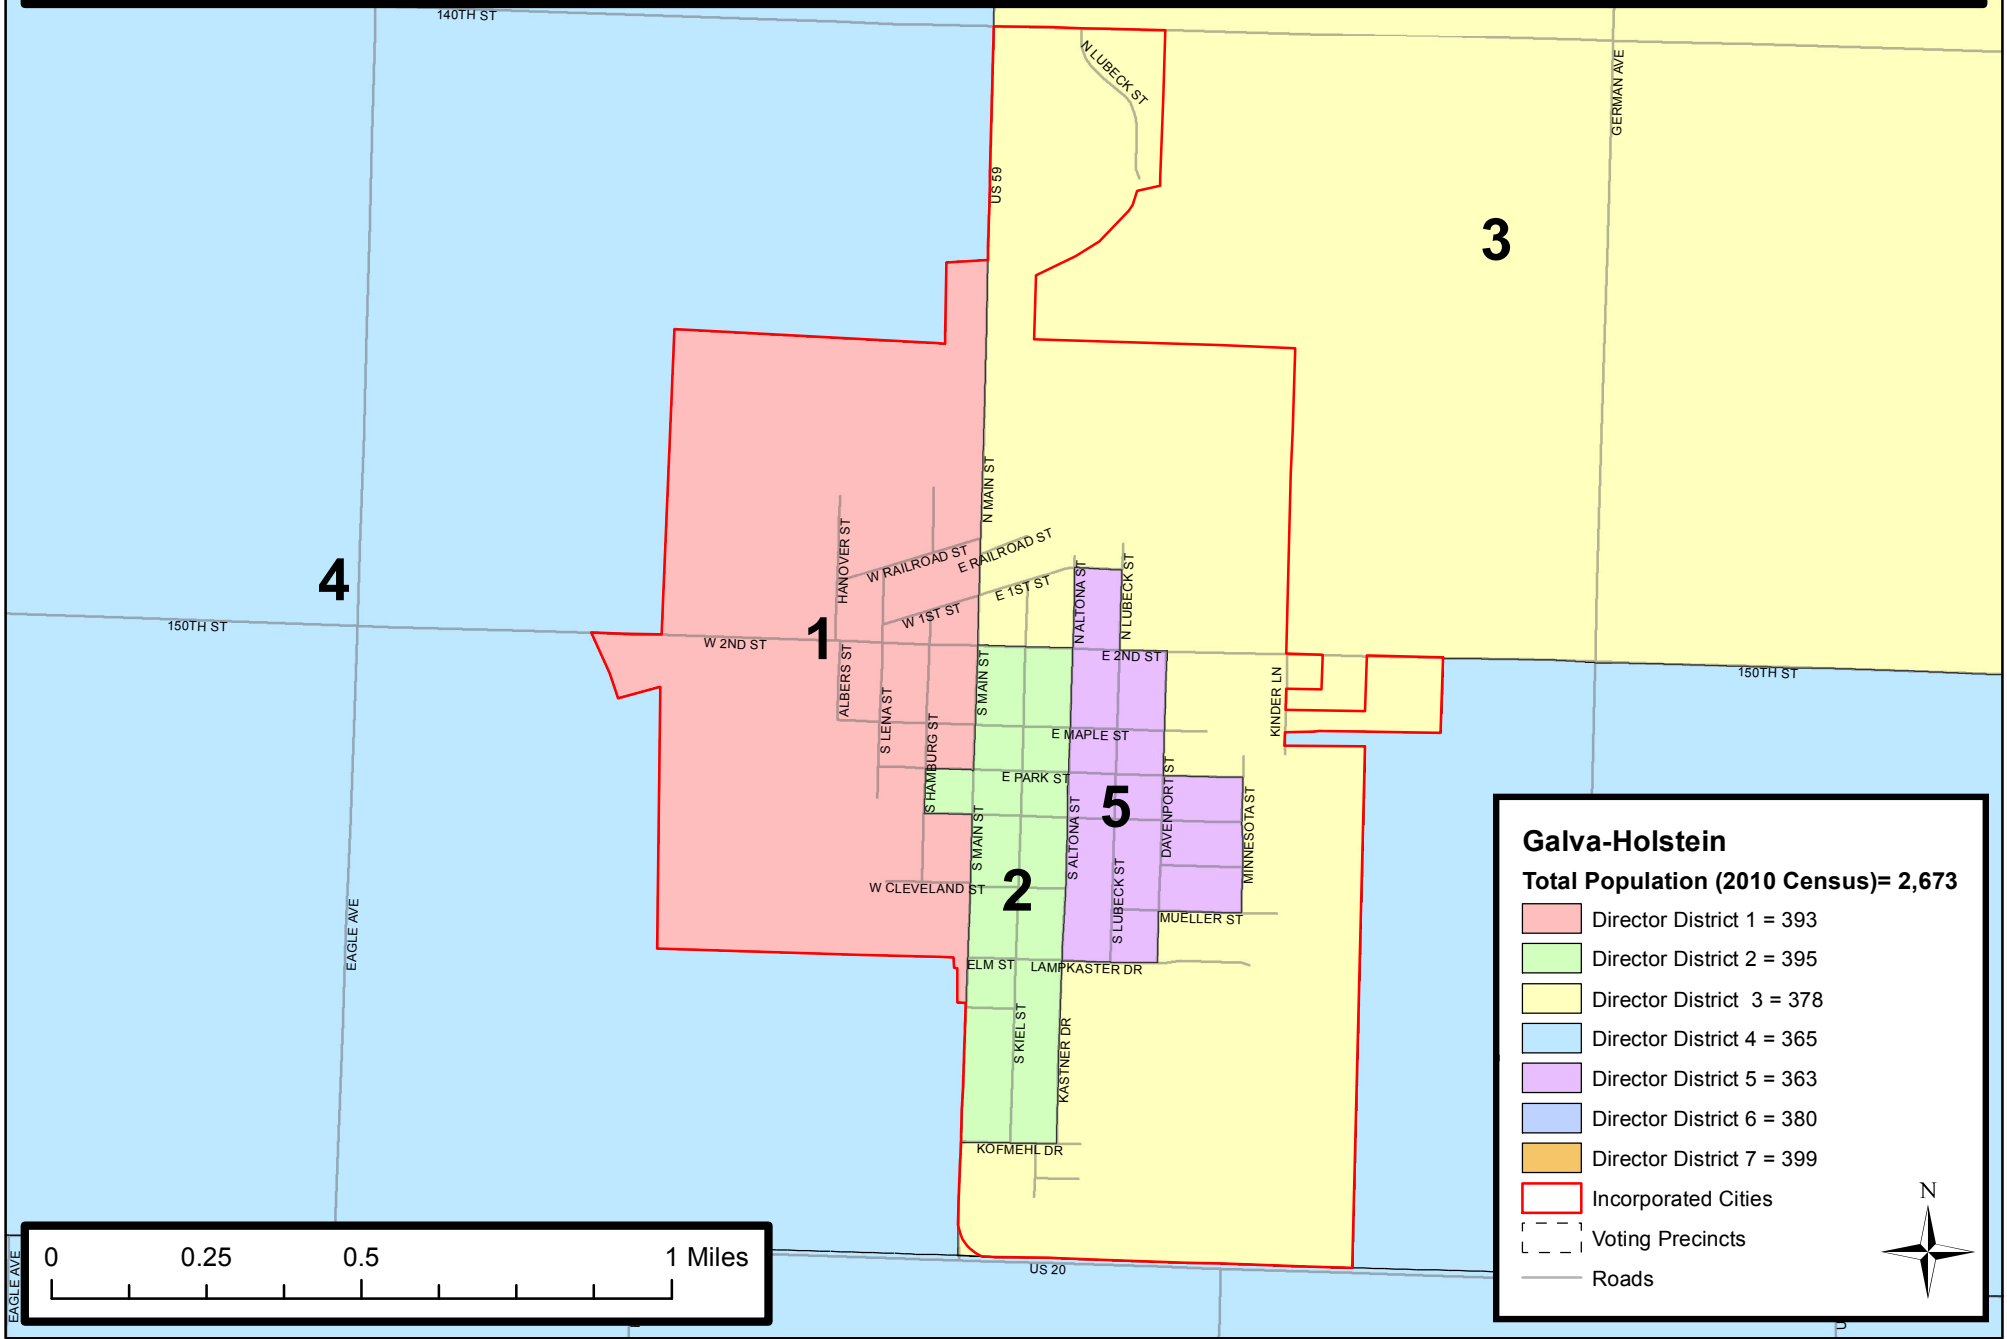

# Galva-Holstein: Director District Boundaries

Based on 2010 Census Population Data - Adopted by School Board on May 4, 2012

Approved by Secretary of State on May 10, 2012

**Galva-Holstein**  
Total Population (2010 Census)= 2,673

- Director District 1 = 393
- Director District 2 = 395
- Director District 3 = 378
- Director District 4 = 365
- Director District 5 = 363
- Director District 6 = 380
- Director District 7 = 399

Legend:  
[Red Outline] Incorporated Cities  
[Dashed Outline] Voting Precincts  
[Grey Line] Roads