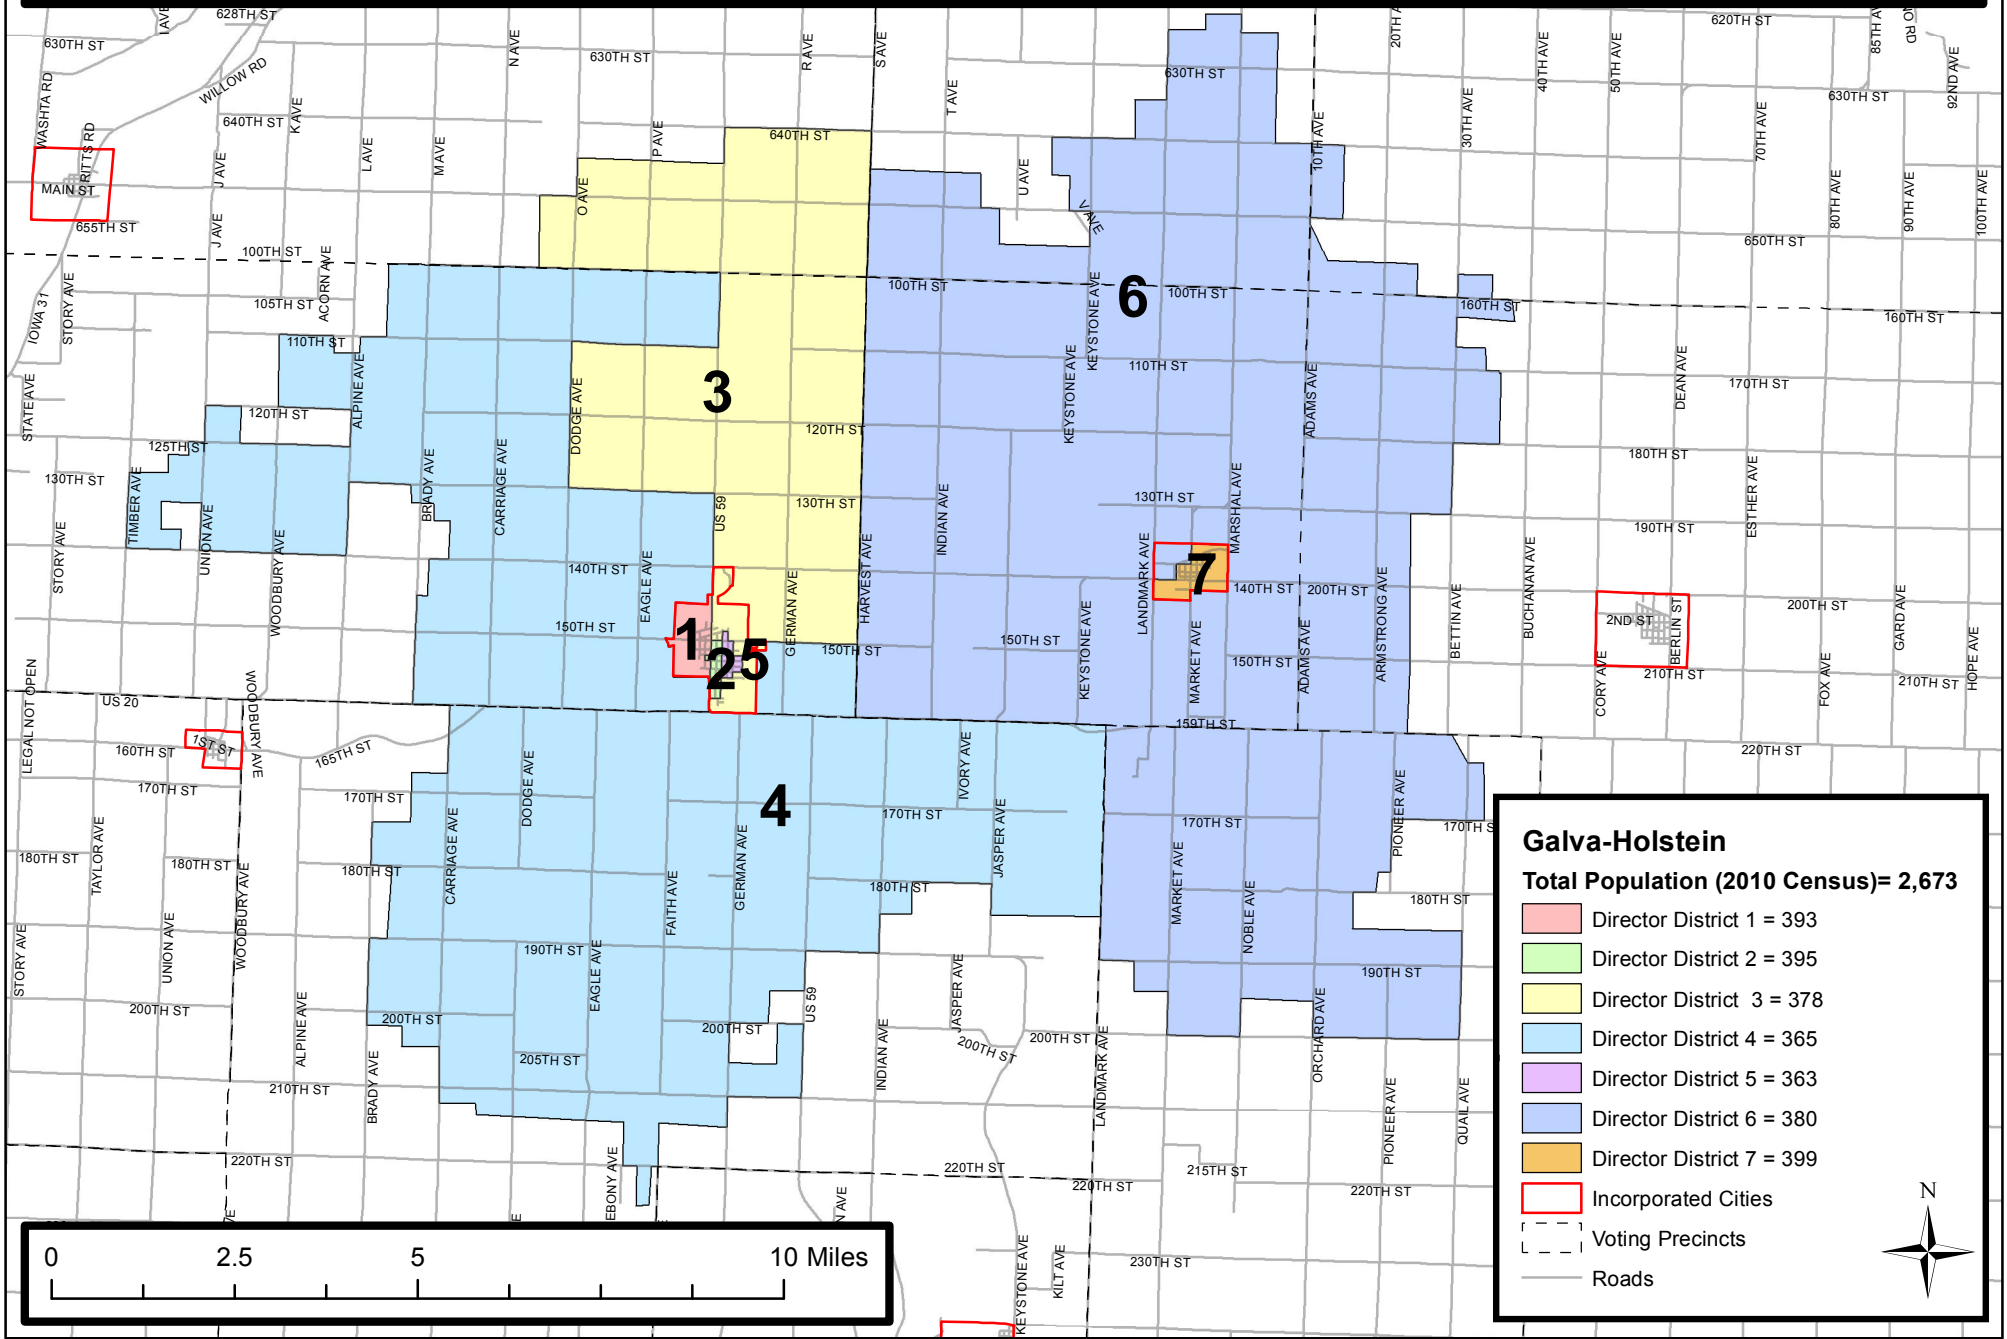

# Galva-Holstein: Director District Boundaries

Based on 2010 Census Population Data - Adopted by School Board on May 4, 2012

Approved by Secretary of State on May 10, 2012

**Galva-Holstein**  
Total Population (2010 Census)= 2,673

- Director District 1 = 393
- Director District 2 = 395
- Director District 3 = 378
- Director District 4 = 365
- Director District 5 = 363
- Director District 6 = 380
- Director District 7 = 399

Legend:

- Incorporated Cities
- Voting Precincts
- Roads