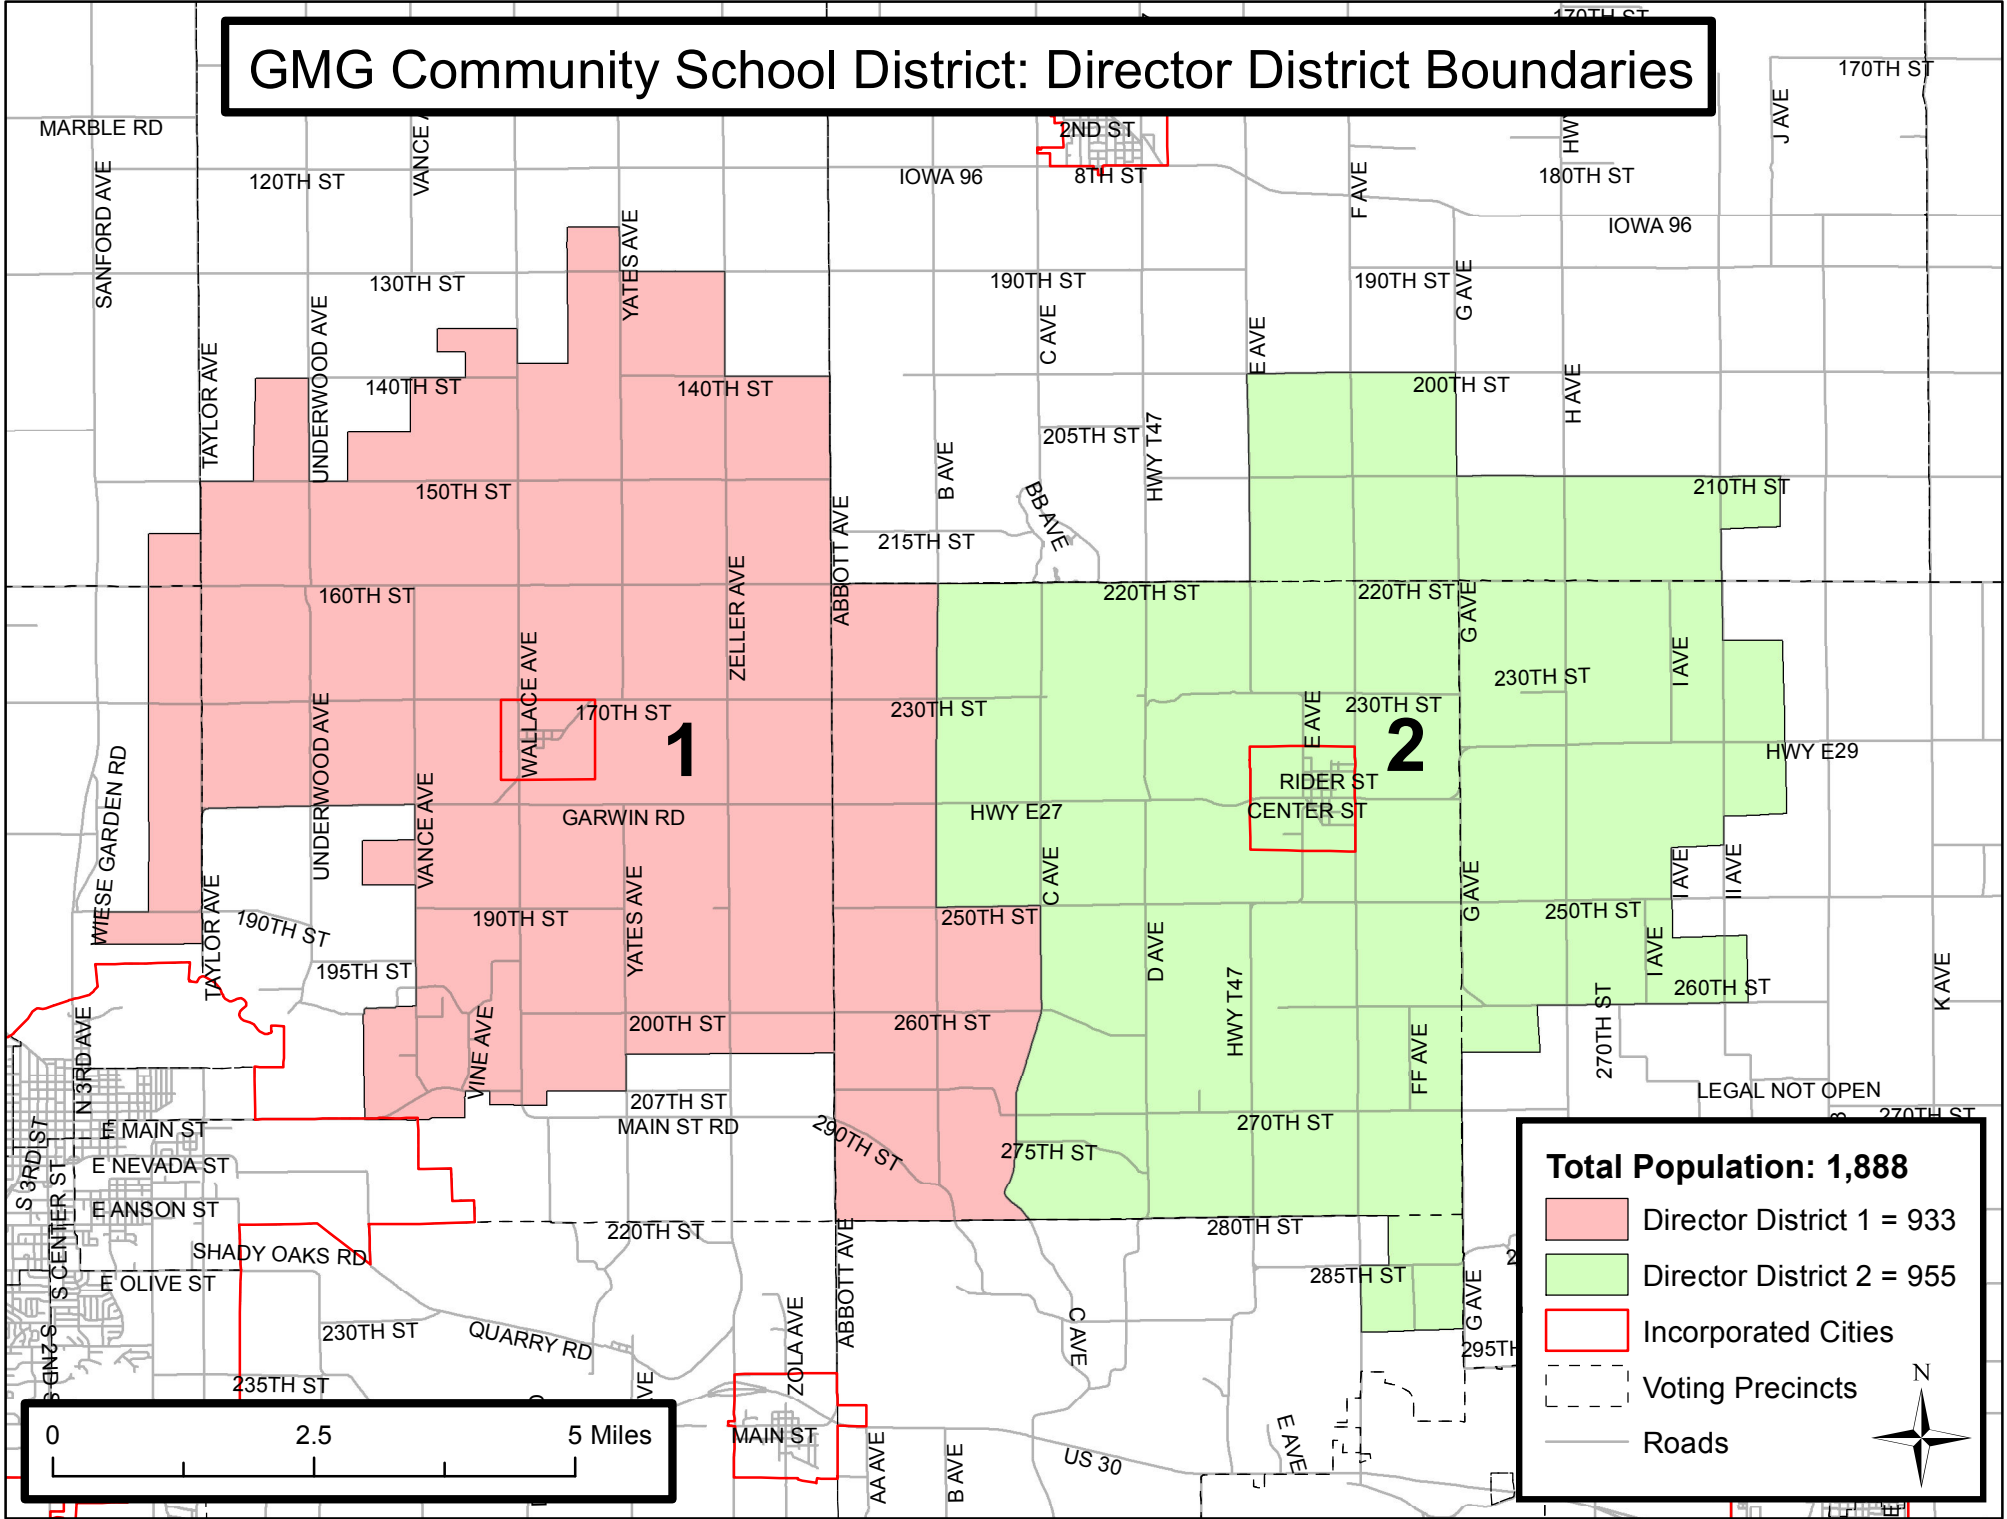

GMG Community School District: Director District Boundaries

Total Population: 1,888

- Director District 1 = 933
- Director District 2 = 955
- Incorporated Cities
- Voting Precincts
- Roads