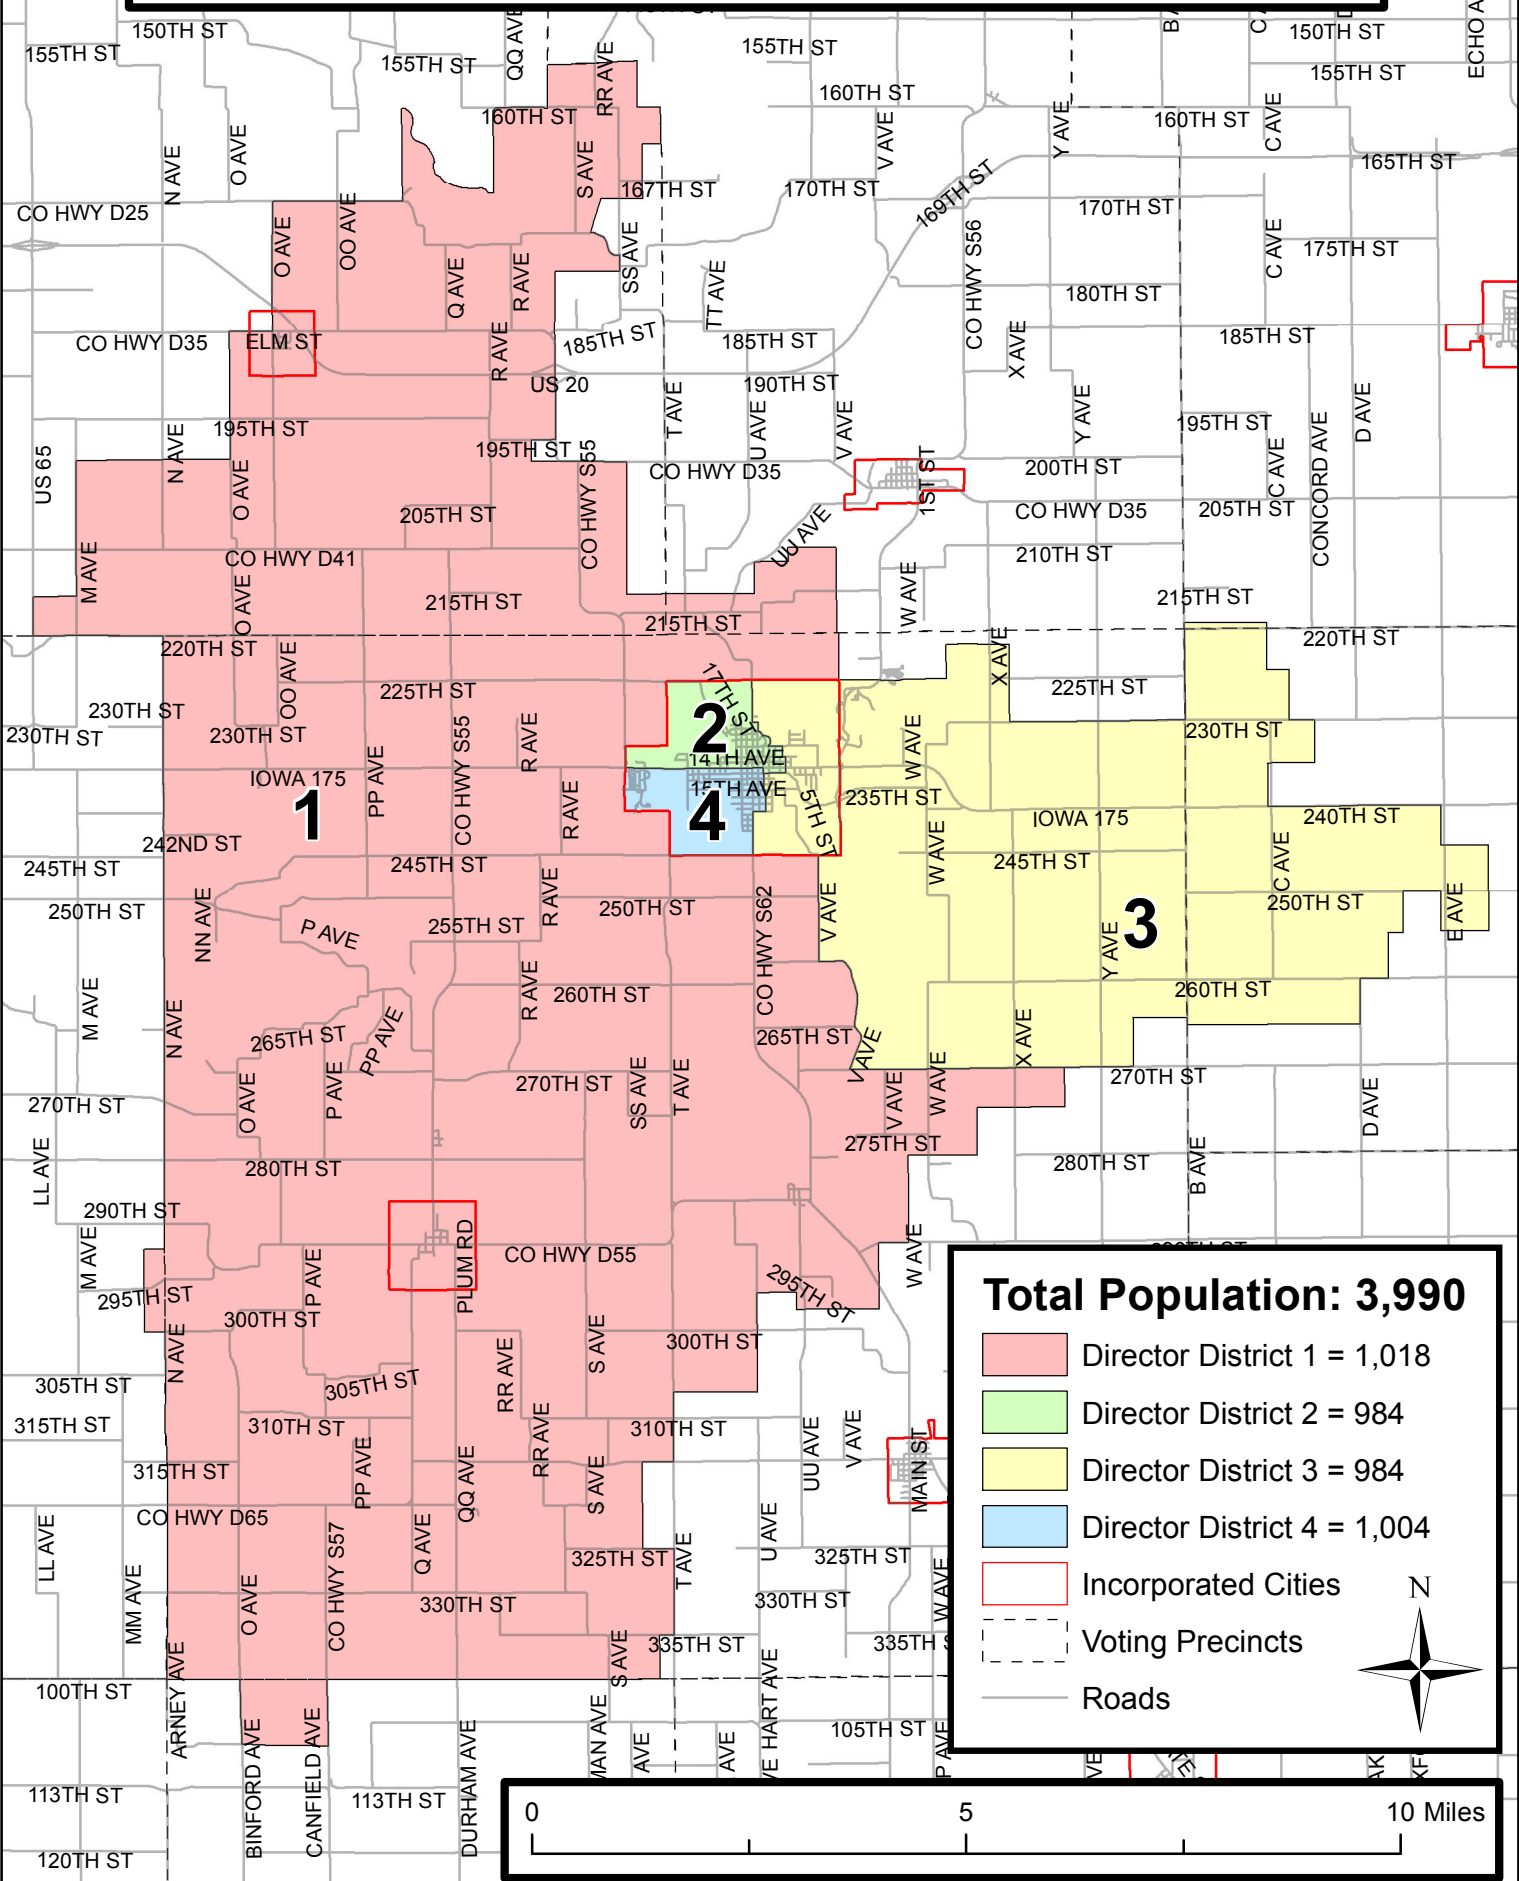

Eldora-New Providence CSD: Director District Boundaries

Total Population: 3,990

- Director District 1 = 1,018
- Director District 2 = 984
- Director District 3 = 984
- Director District 4 = 1,004

Legend:

- Incorporated Cities (Red outline)
- Voting Precincts (Dashed line)
- Roads (Grey line)