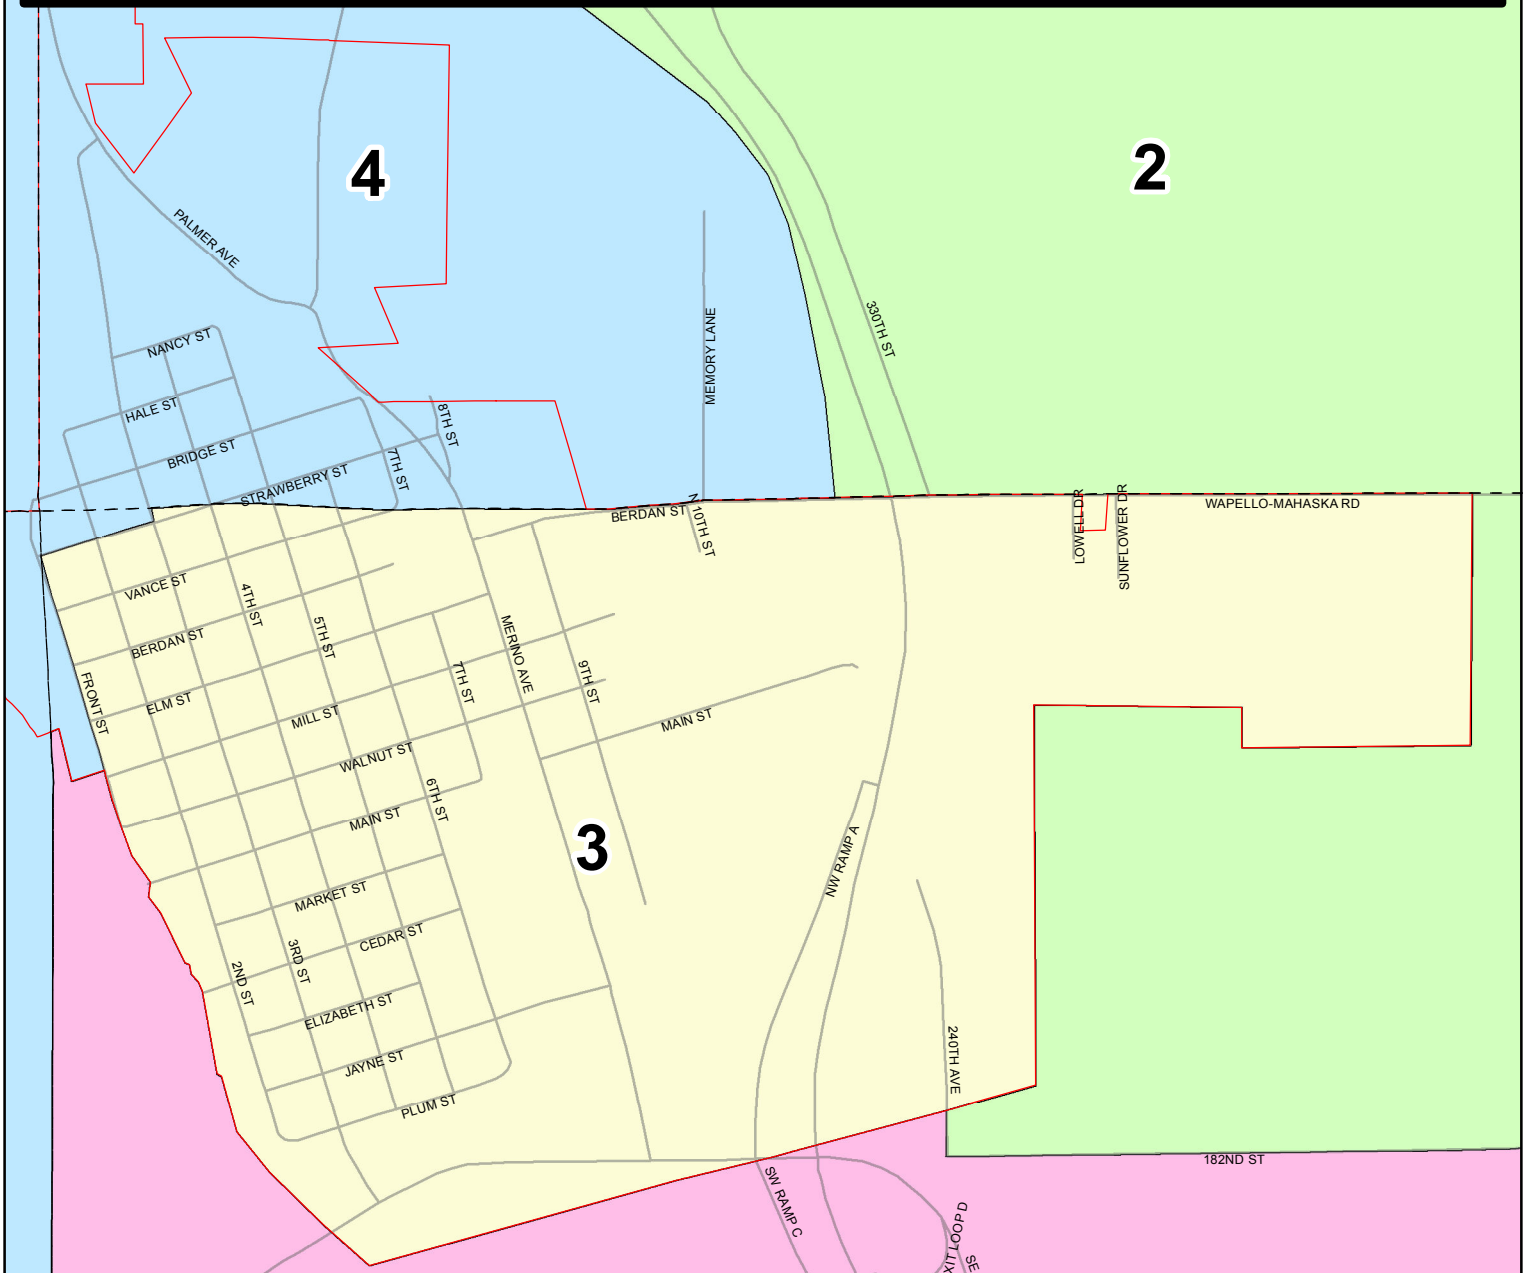

# Eddyville-Blakesburg-Fremont Director Redistricting Plan

(2010 Census Population Data)

**Eddyville-Blakesburg-Fremont**  
**Census 2010 Population: 5,189**

- Director District 1 = 743
- Director District 2 = 731
- Director District 3 = 760
- Director District 4 = 753
- Director District 5 = 713
- Director District 6 = 772
- Director District 7 = 717

--- Voting Precincts  
--- Incorporated Cities