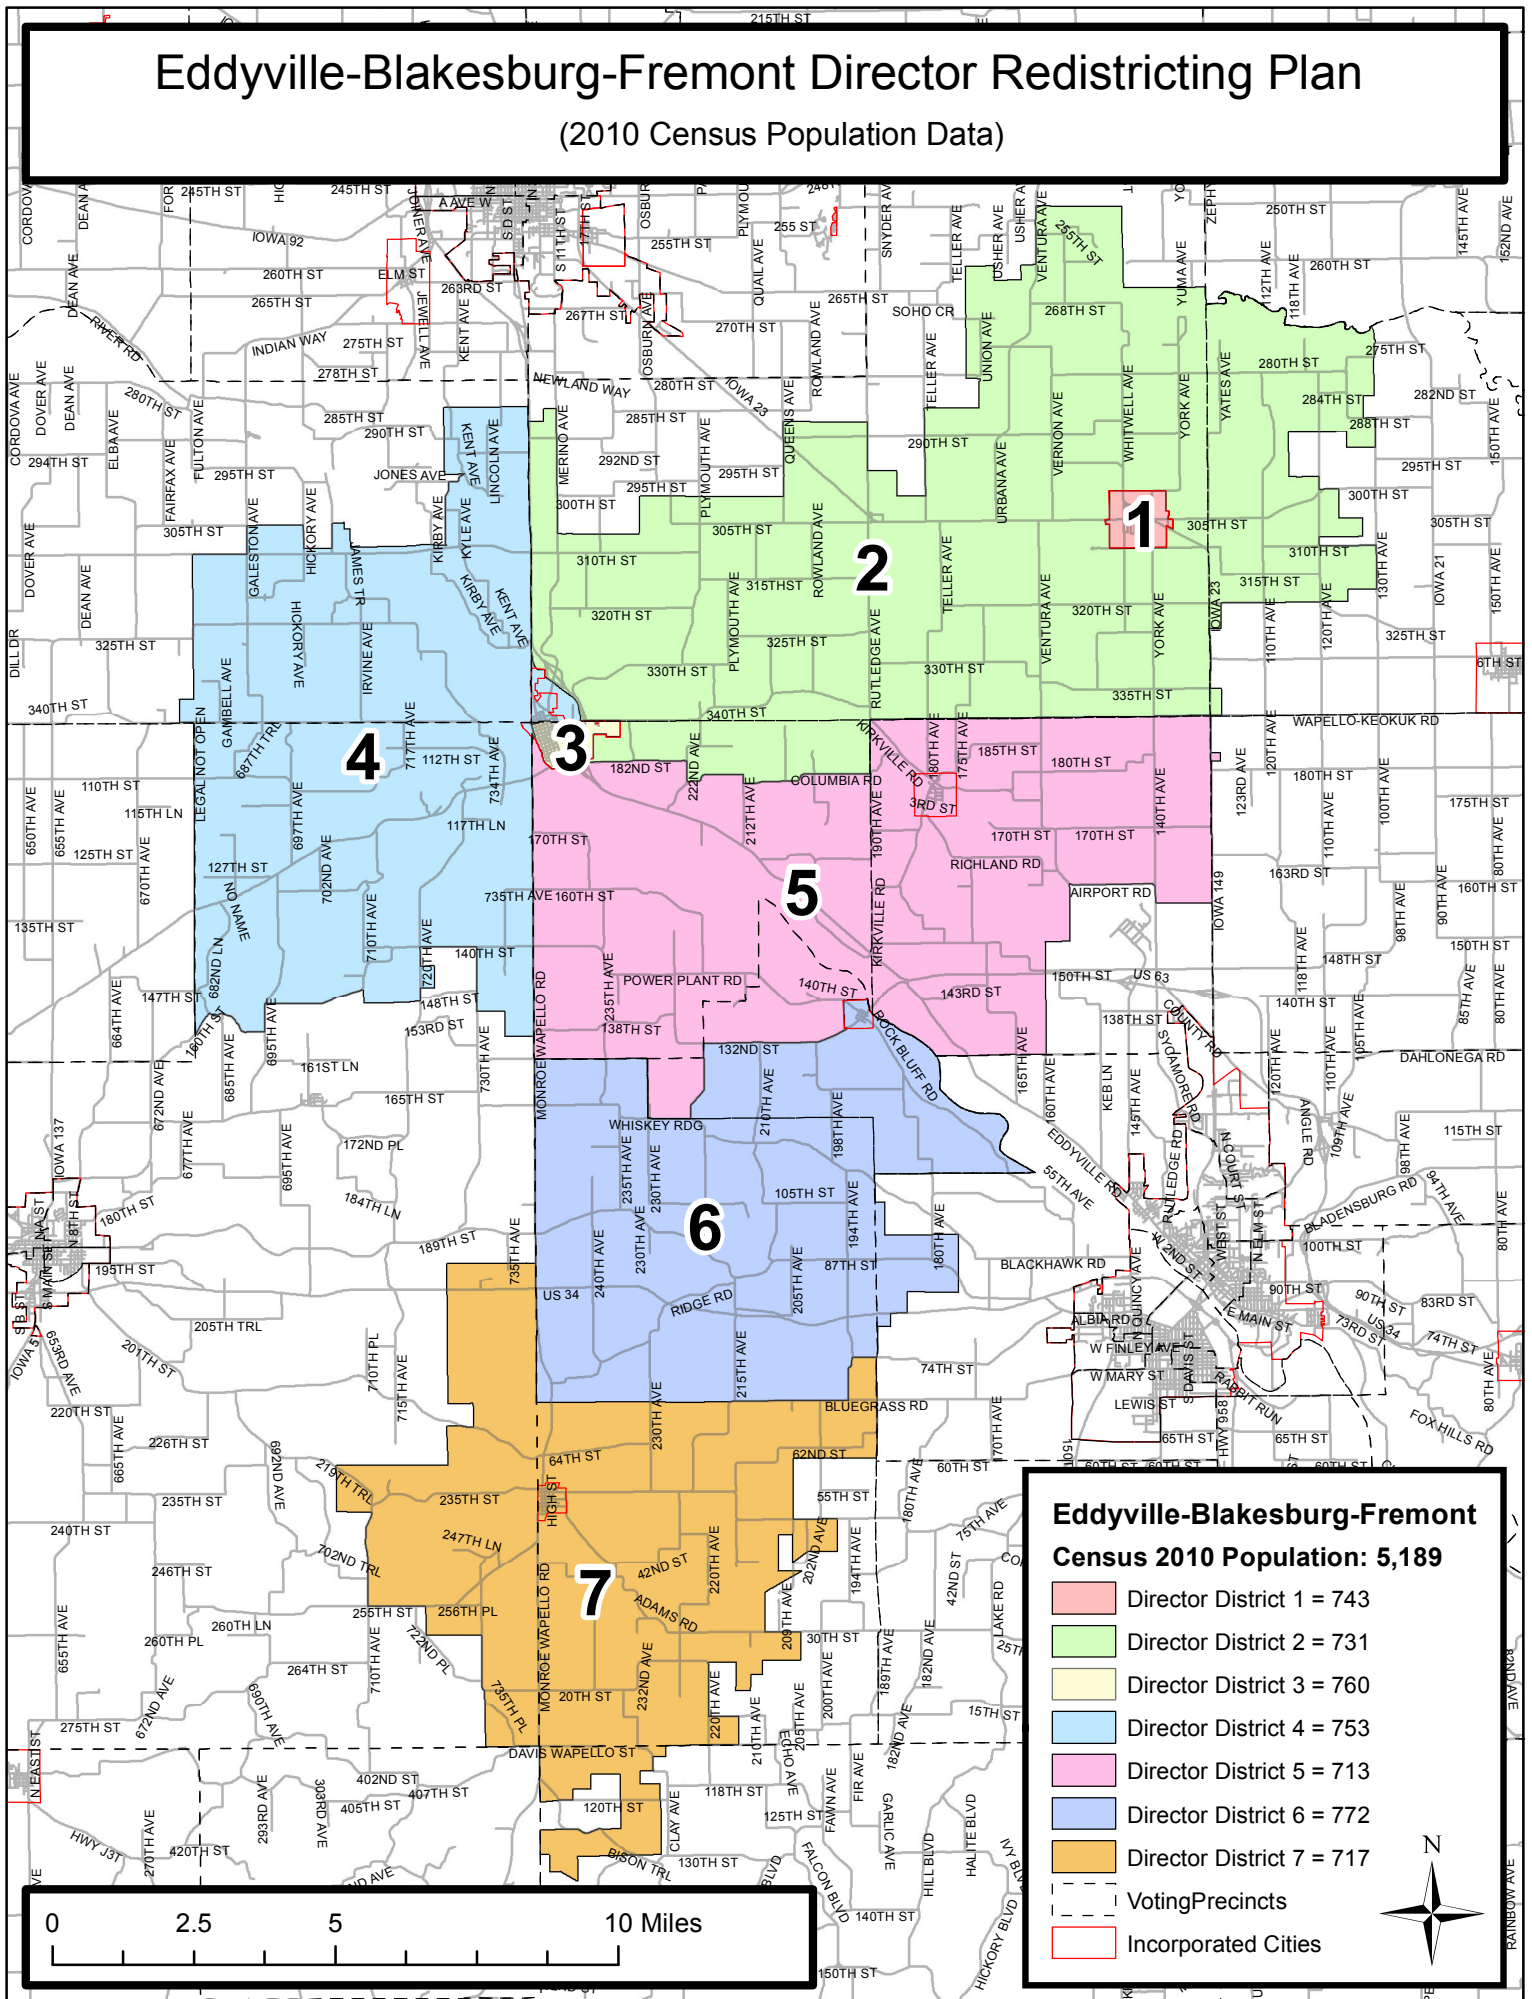

Eddyville-Blakesburg-Fremont Director Redistricting Plan

(2010 Census Population Data)

Eddyville-Blakesburg-Fremont

Census 2010 Population: 5,189

- Director District 1 = 743
- Director District 2 = 731
- Director District 3 = 760
- Director District 4 = 753
- Director District 5 = 713
- Director District 6 = 772
- Director District 7 = 717

- Voting Precincts
- Incorporated Cities