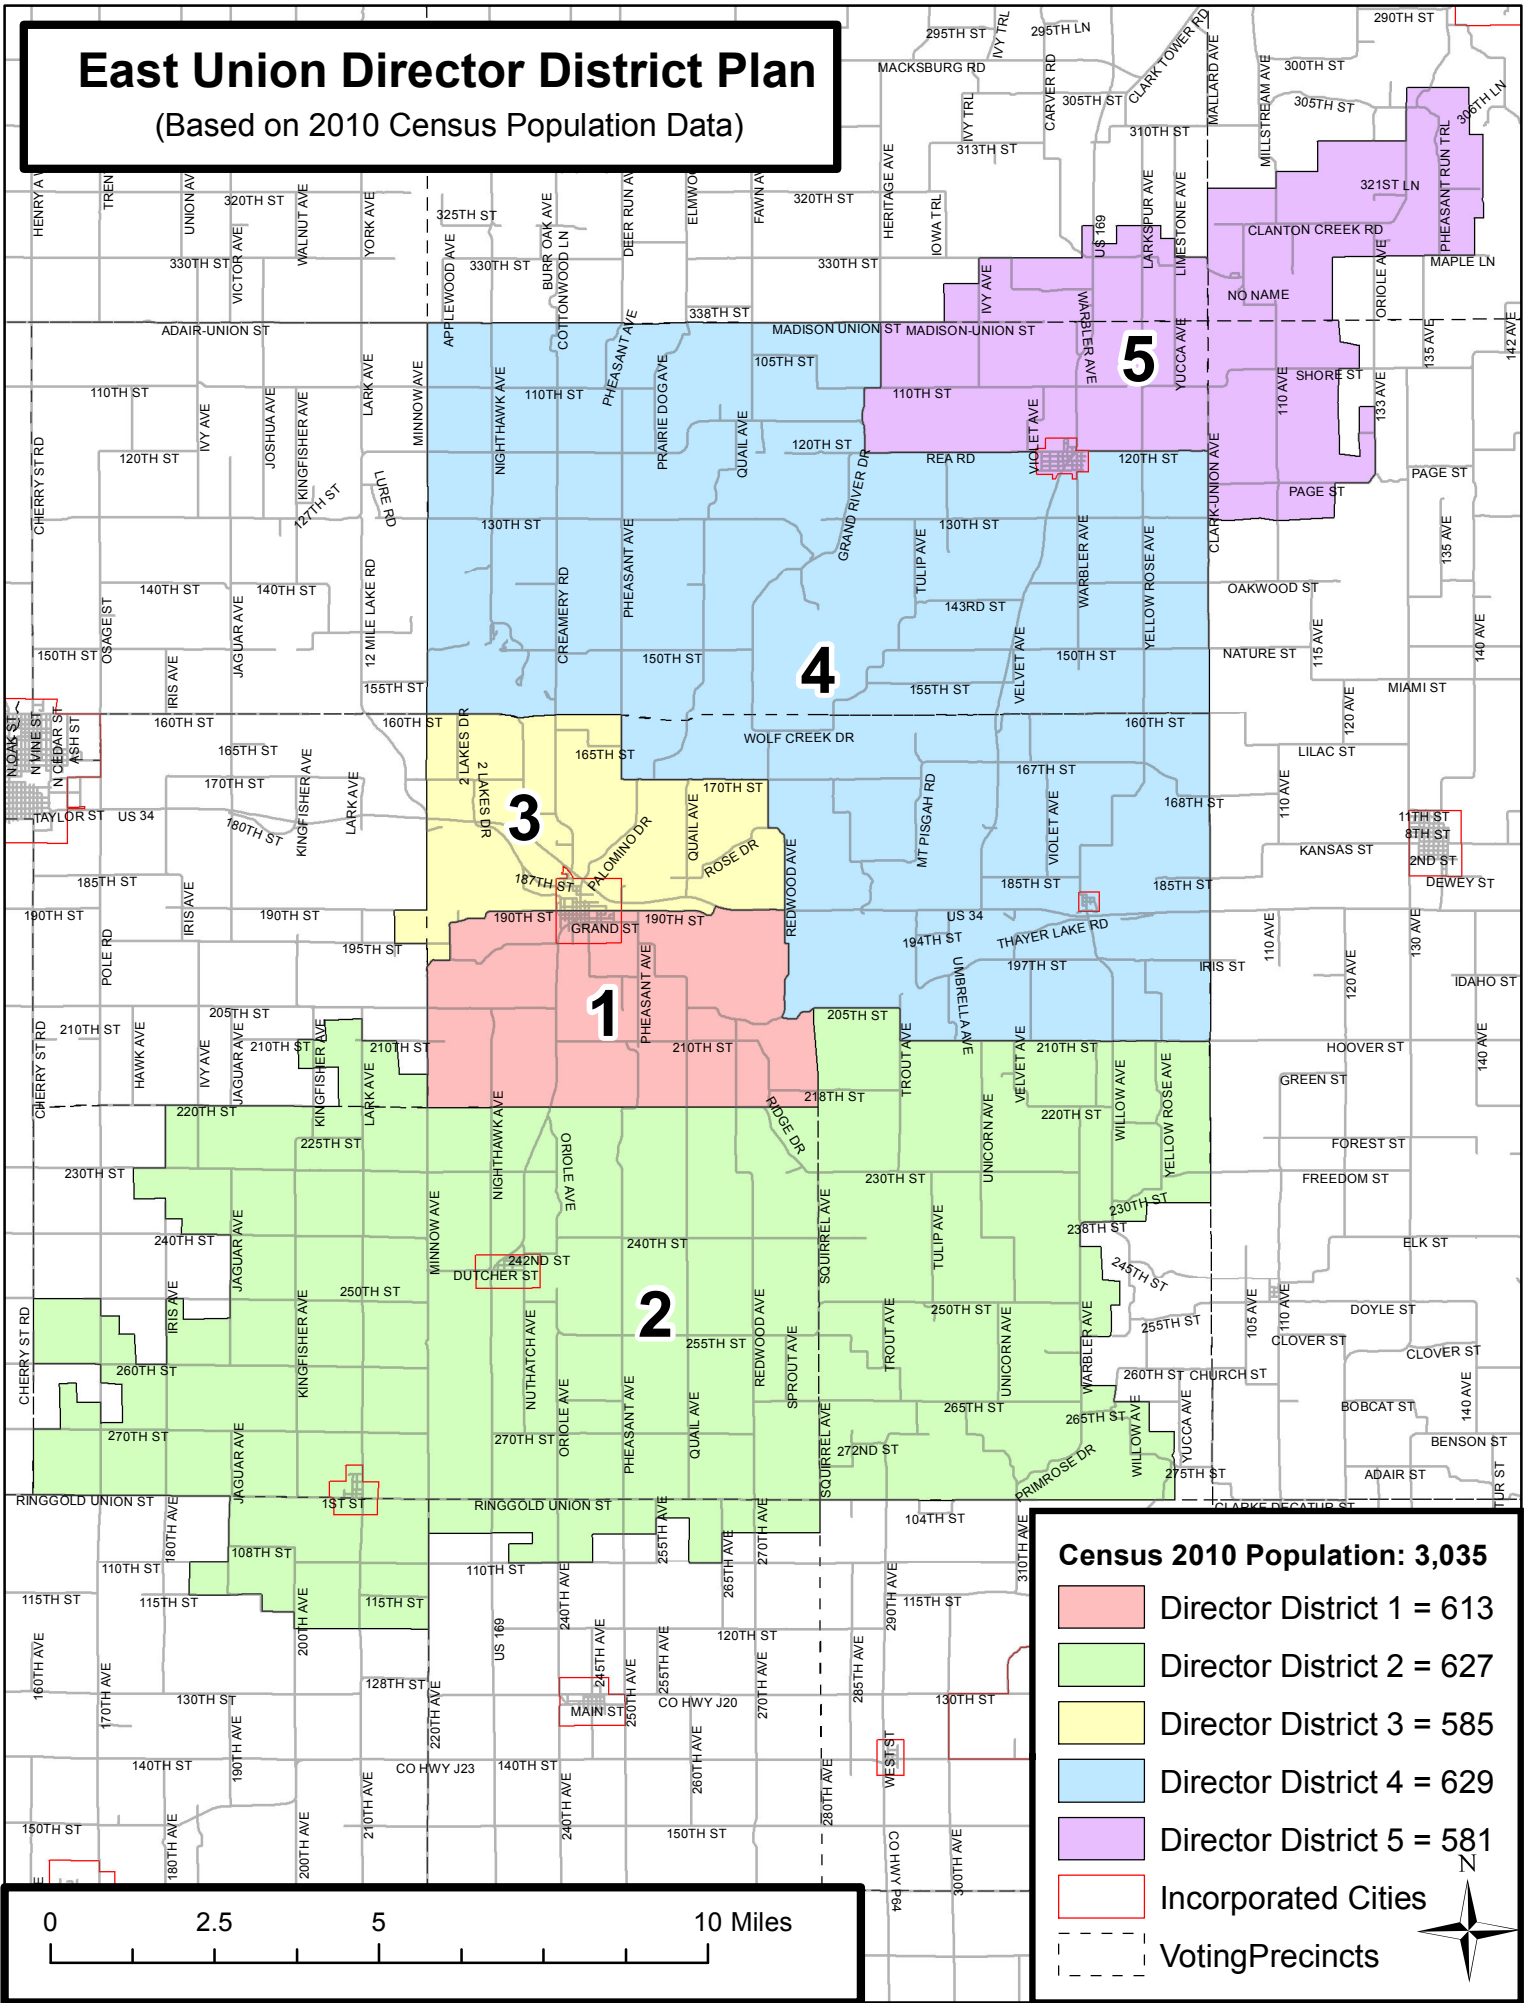

East Union Director District Plan

(Based on 2010 Census Population Data)

Census 2010 Population: 3,035

- Director District 1 = 613
- Director District 2 = 627
- Director District 3 = 585
- Director District 4 = 629
- Director District 5 = 581
- Incorporated Cities
- Voting Precincts